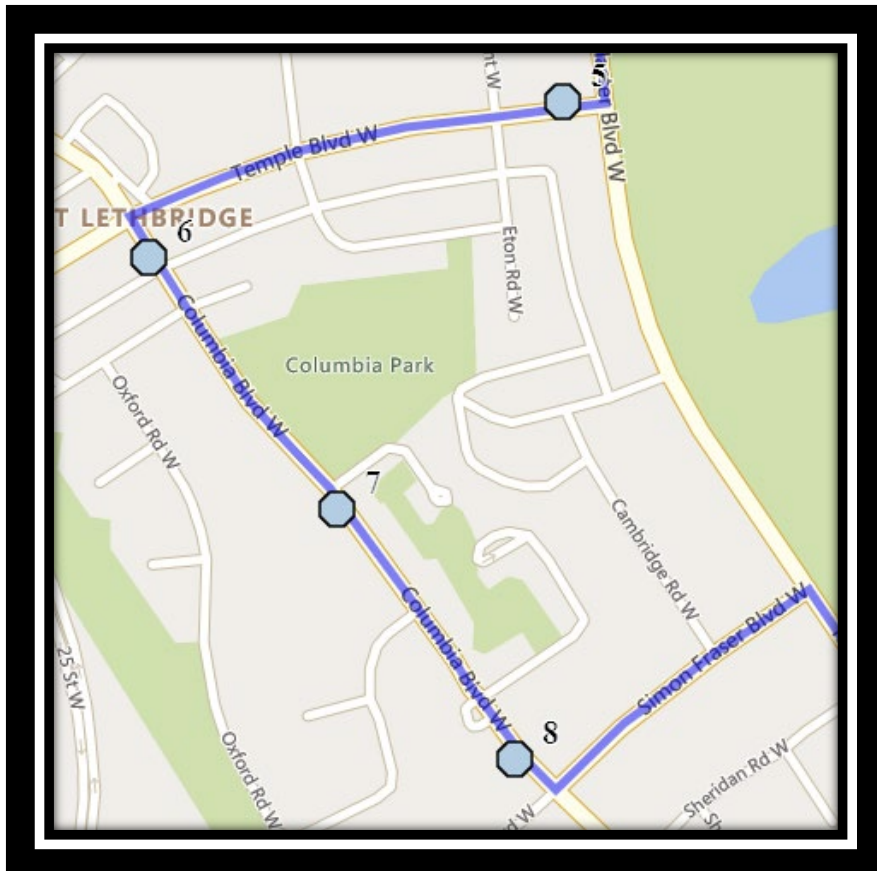

# Fairbairn W4

REVISED: August 15, 2022

EFFECTIVE: September 6, 2022

**PM Route Stops 7 – 8, then Stops 1 – 6**

**Senator Joyce Fairbairn – 301 Rocky Mountain Blvd West – (403) 381-2977**

Please arrive 10 minutes before scheduled pick up and drop off times. Times shown may vary due to weather & traffic conditions.

Bus routes and maps are subject to change. For the most up-to-date version, visit [www.southland.ca/lethbridge](http://www.southland.ca/lethbridge).

## **Senator Joyce Fairbairn – 301 Rocky Mountain Blvd West – (403) 381-2977**

Please arrive 10 minutes before scheduled pick up and drop off times. Times shown may vary due to weather & traffic conditions.