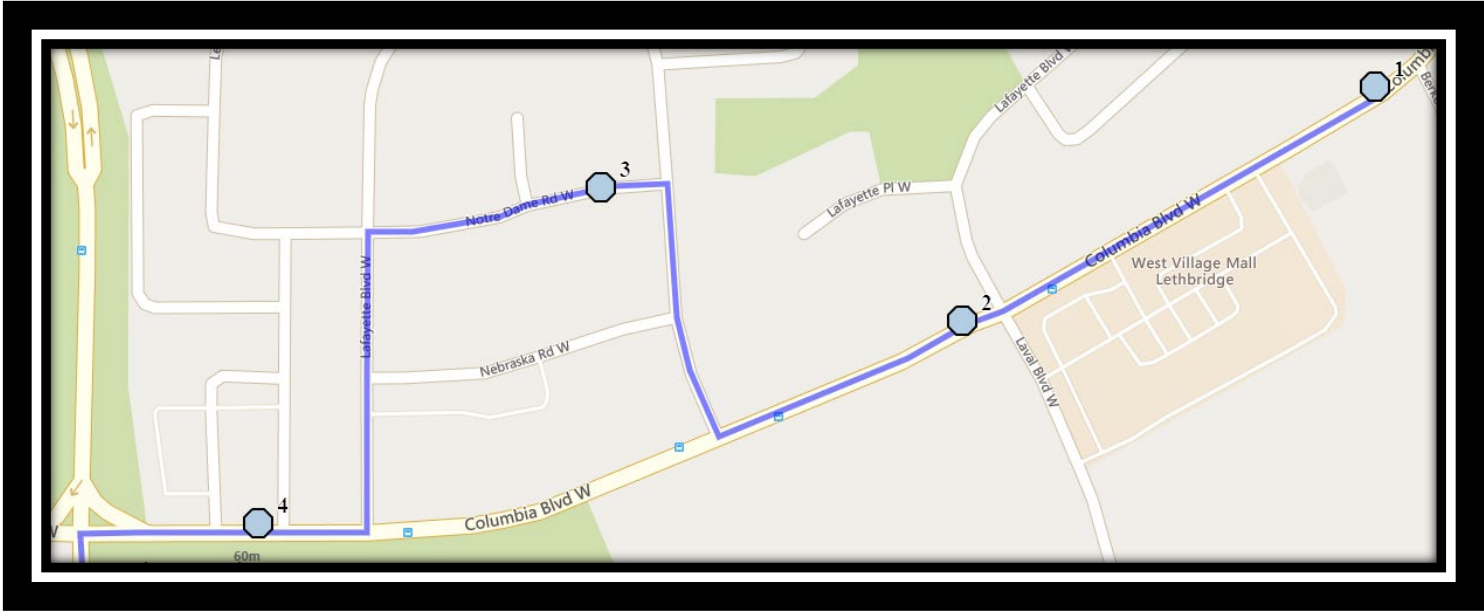

# Fairbairn W4

REVISED: August 15, 2022

EFFECTIVE: September 6, 2022

**PM Route Stops 7 – 8, then Stops 1 – 6**

**Senator Joyce Fairbairn – 301 Rocky Mountain Blvd West – (403) 381-2977**

Please arrive 10 minutes before scheduled pick up and drop off times. Times shown may vary due to weather & traffic conditions.

## **Senator Joyce Fairbairn – 301 Rocky Mountain Blvd West – (403) 381-2977**

Please arrive 10 minutes before scheduled pick up and drop off times. Times shown may vary due to weather & traffic conditions.