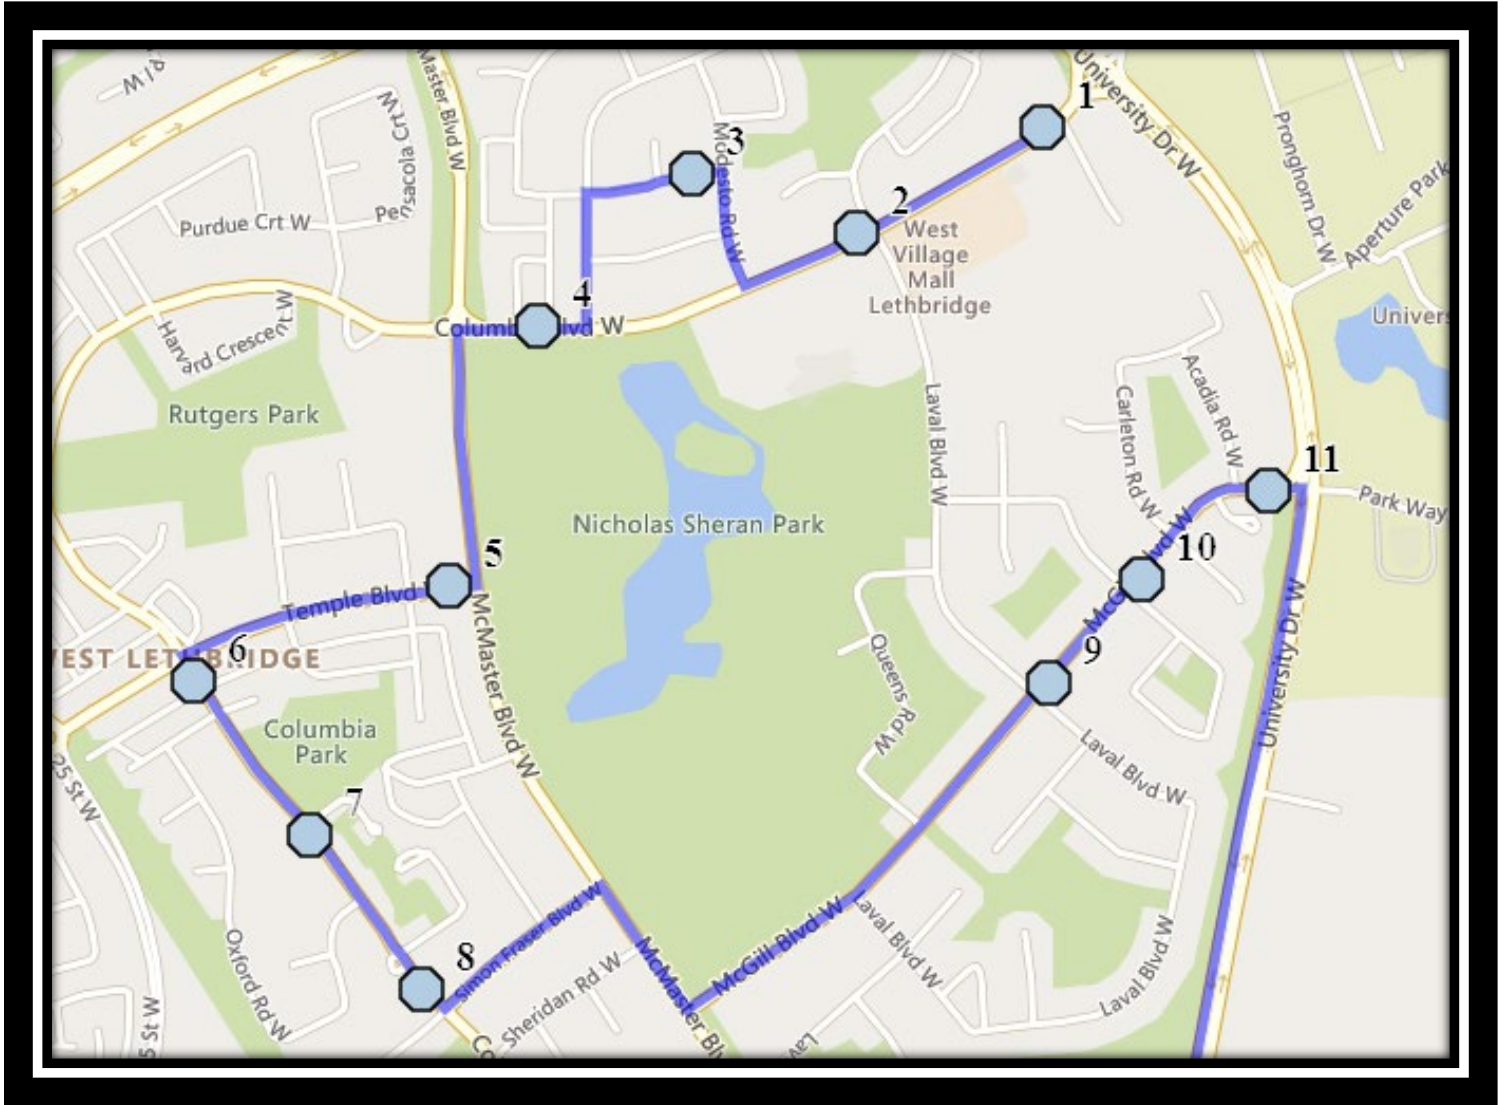

# Fairbairn W4

REVISED: August 15, 2022

EFFECTIVE: September 6, 2022

**PM Route Stops 7 – 8, then Stops 1 – 6**

**Senator Joyce Fairbairn – 301 Rocky Mountain Blvd West – (403) 381-2977**

Please arrive 10 minutes before scheduled pick up and drop off times. Times shown may vary due to weather & traffic conditions.

Bus routes and maps are subject to change. For the most up-to-date version, visit [www.southland.ca/lethbridge](http://www.southland.ca/lethbridge).

## **Senator Joyce Fairbairn – 301 Rocky Mountain Blvd West – (403) 381-2977**

Please arrive 10 minutes before scheduled pick up and drop off times. Times shown may vary due to weather & traffic conditions.