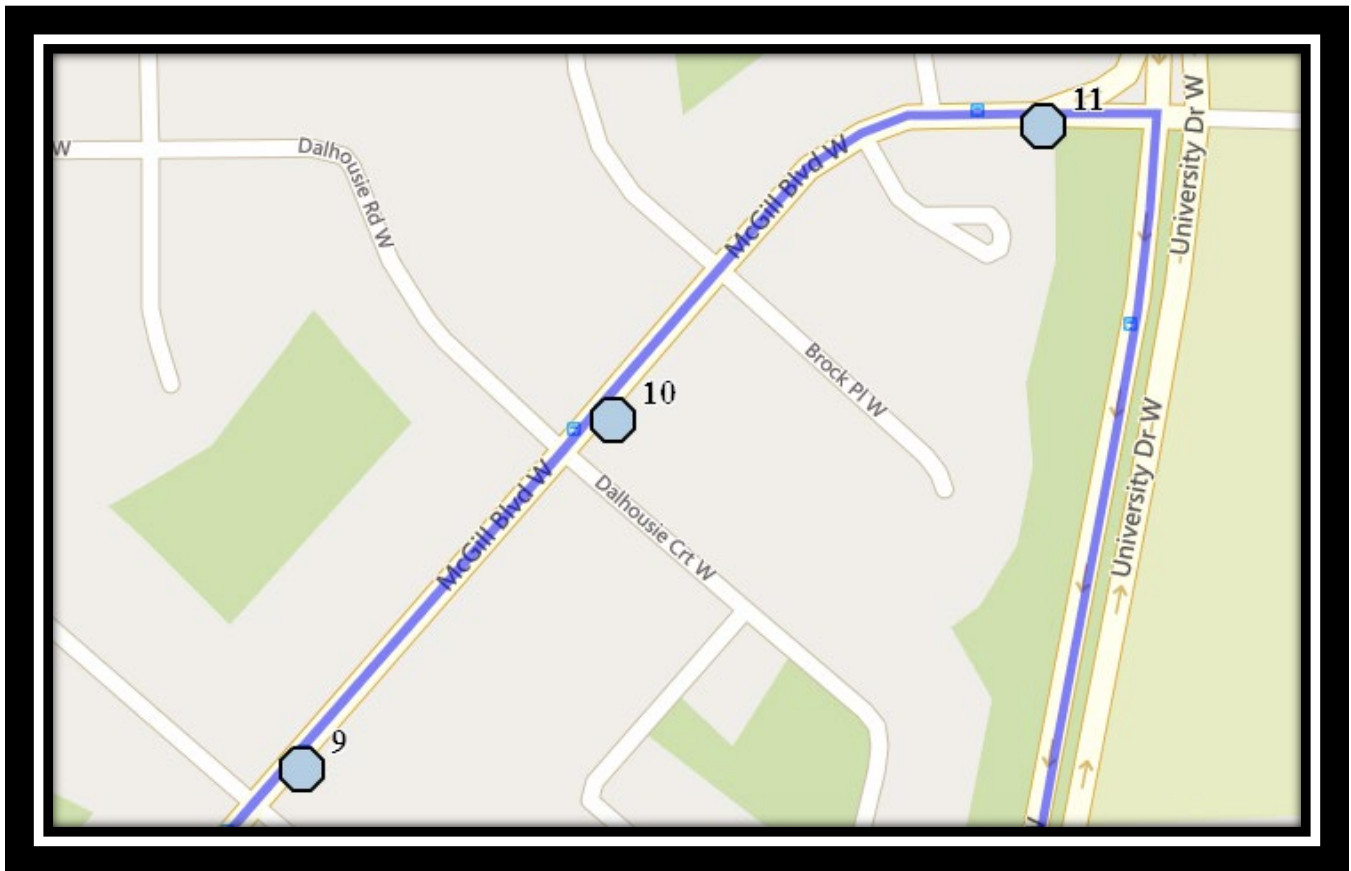

# Fairbairn W4

REVISED: August 15, 2022

EFFECTIVE: September 6, 2022

**PM Route Stops 7 – 8, then Stops 1 – 6**

**Senator Joyce Fairbairn – 301 Rocky Mountain Blvd West – (403) 381-2977**

Please arrive 10 minutes before scheduled pick up and drop off times. Times shown may vary due to weather & traffic conditions.

## **Senator Joyce Fairbairn – 301 Rocky Mountain Blvd West – (403) 381-2977**

Please arrive 10 minutes before scheduled pick up and drop off times. Times shown may vary due to weather & traffic conditions.