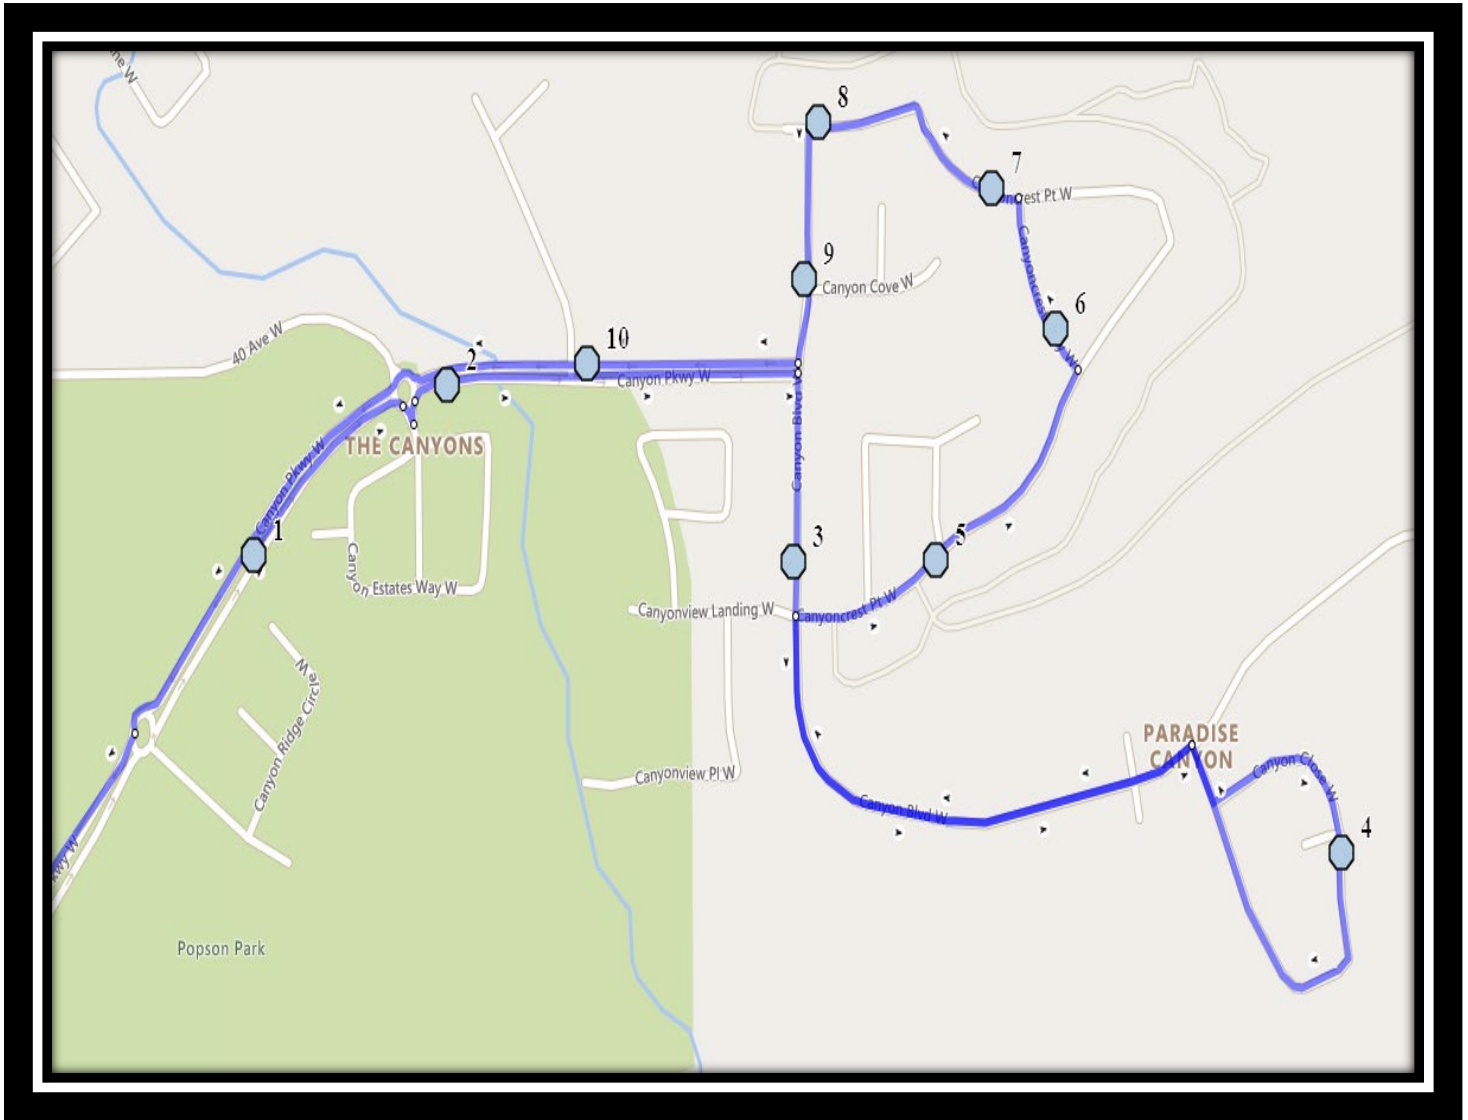

Fairbairn W5

REVISED: August 15, 2022

EFFECTIVE: September 6, 2022

PM Route Same Direction as AM

Senator Joyce Fairbairn – 301 Rocky Mountain Blvd West – (403) 381-2977

Please arrive 10 minutes before scheduled pick up and drop off times. Times shown may vary due to weather & traffic conditions.
Bus routes and maps are subject to change. For the most up-to-date version, visit www.southland.ca/lethbridge.

Fairbairn W5

REVISED: August 15, 2022

EFFECTIVE: September 6, 2022

Senator Joyce Fairbairn – 301 Rocky Mountain Blvd West – (403) 381-2977

Please arrive 10 minutes before scheduled pick up and drop off times. Times shown may vary due to weather & traffic conditions.

Bus routes and maps are subject to change. For the most up-to-date version, visit www.southland.ca/lethbridge.

Fairbairn W5

REVISED: August 15, 2022

EFFECTIVE: September 6, 2022

Monday – Friday

#1 - 8:17 AM - Canyon Parkway West Eastbound - east of Canyon Ridge at second lamp post