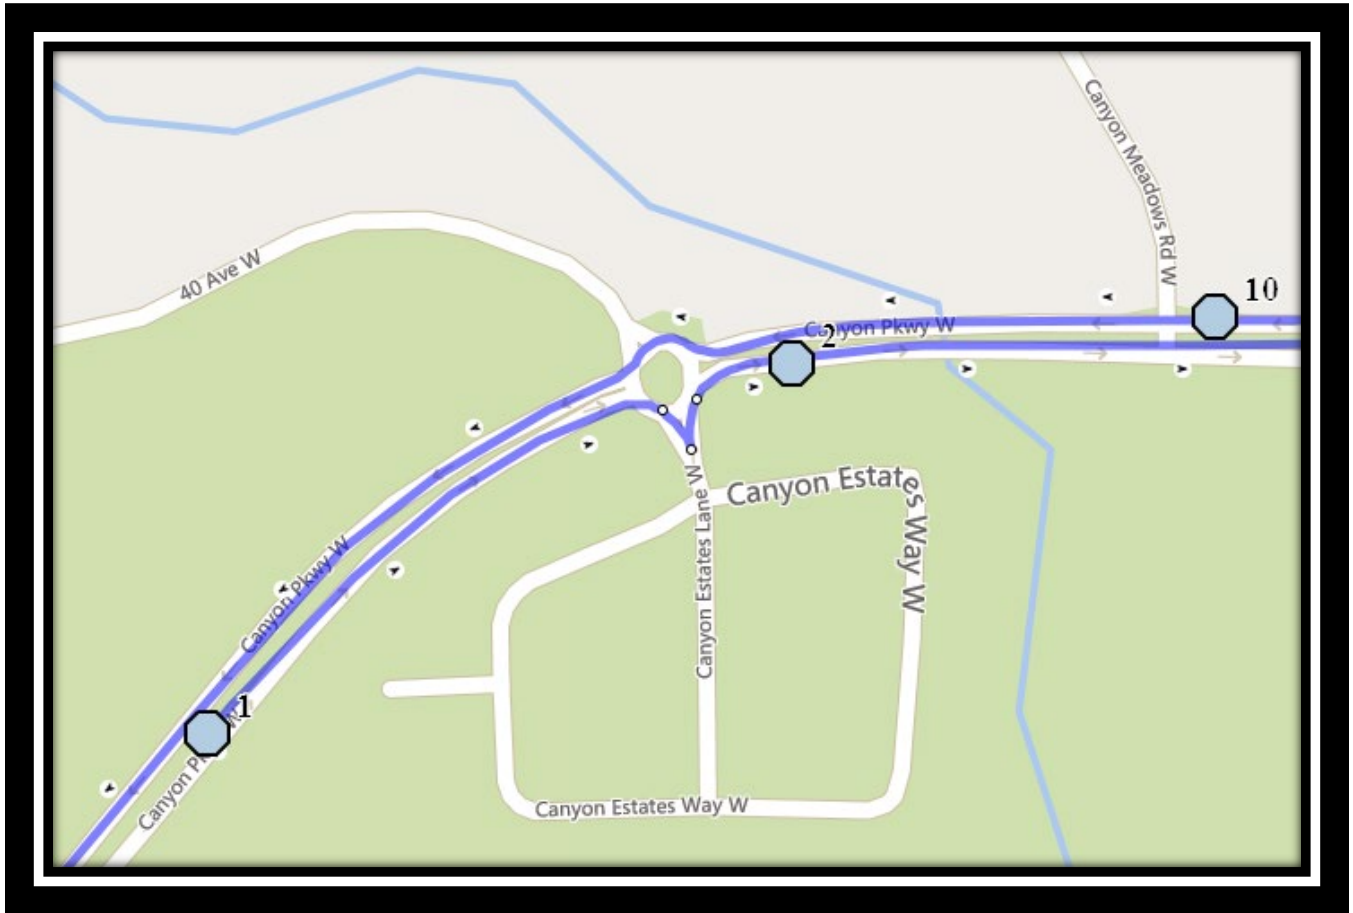

Fairbairn W5

REVISED: August 15, 2022

EFFECTIVE: September 6, 2022

PM Route Same Direction as AM

Senator Joyce Fairbairn – 301 Rocky Mountain Blvd West – (403) 381-2977

Please arrive 10 minutes before scheduled pick up and drop off times. Times shown may vary due to weather & traffic conditions.
Bus routes and maps are subject to change. For the most up-to-date version, visit www.southland.ca/lethbridge.

Fairbairn W5

REVISED: August 15, 2022

EFFECTIVE: September 6, 2022

Senator Joyce Fairbairn – 301 Rocky Mountain Blvd West – (403) 381-2977

Please arrive 10 minutes before scheduled pick up and drop off times. Times shown may vary due to weather & traffic conditions.

Bus routes and maps are subject to change. For the most up-to-date version, visit www.southland.ca/lethbridge.

Fairbairn W5

REVISED: August 15, 2022

EFFECTIVE: September 6, 2022

Monday – Friday

#1 - 8:17 AM - Canyon Parkway West Eastbound - east of Canyon Ridge at second lamp post

#5 - 8:27 AM - Canyoncrest Court West Northbound - at Canyoncrest Crt sign post (SW)

#6 - 8:28 AM - Canyoncrest Way West Northbound - at south lamp post

#7 - 8:29 AM - Canyoncrest Point West Westbound - west of Canyoncrest way after second driveway