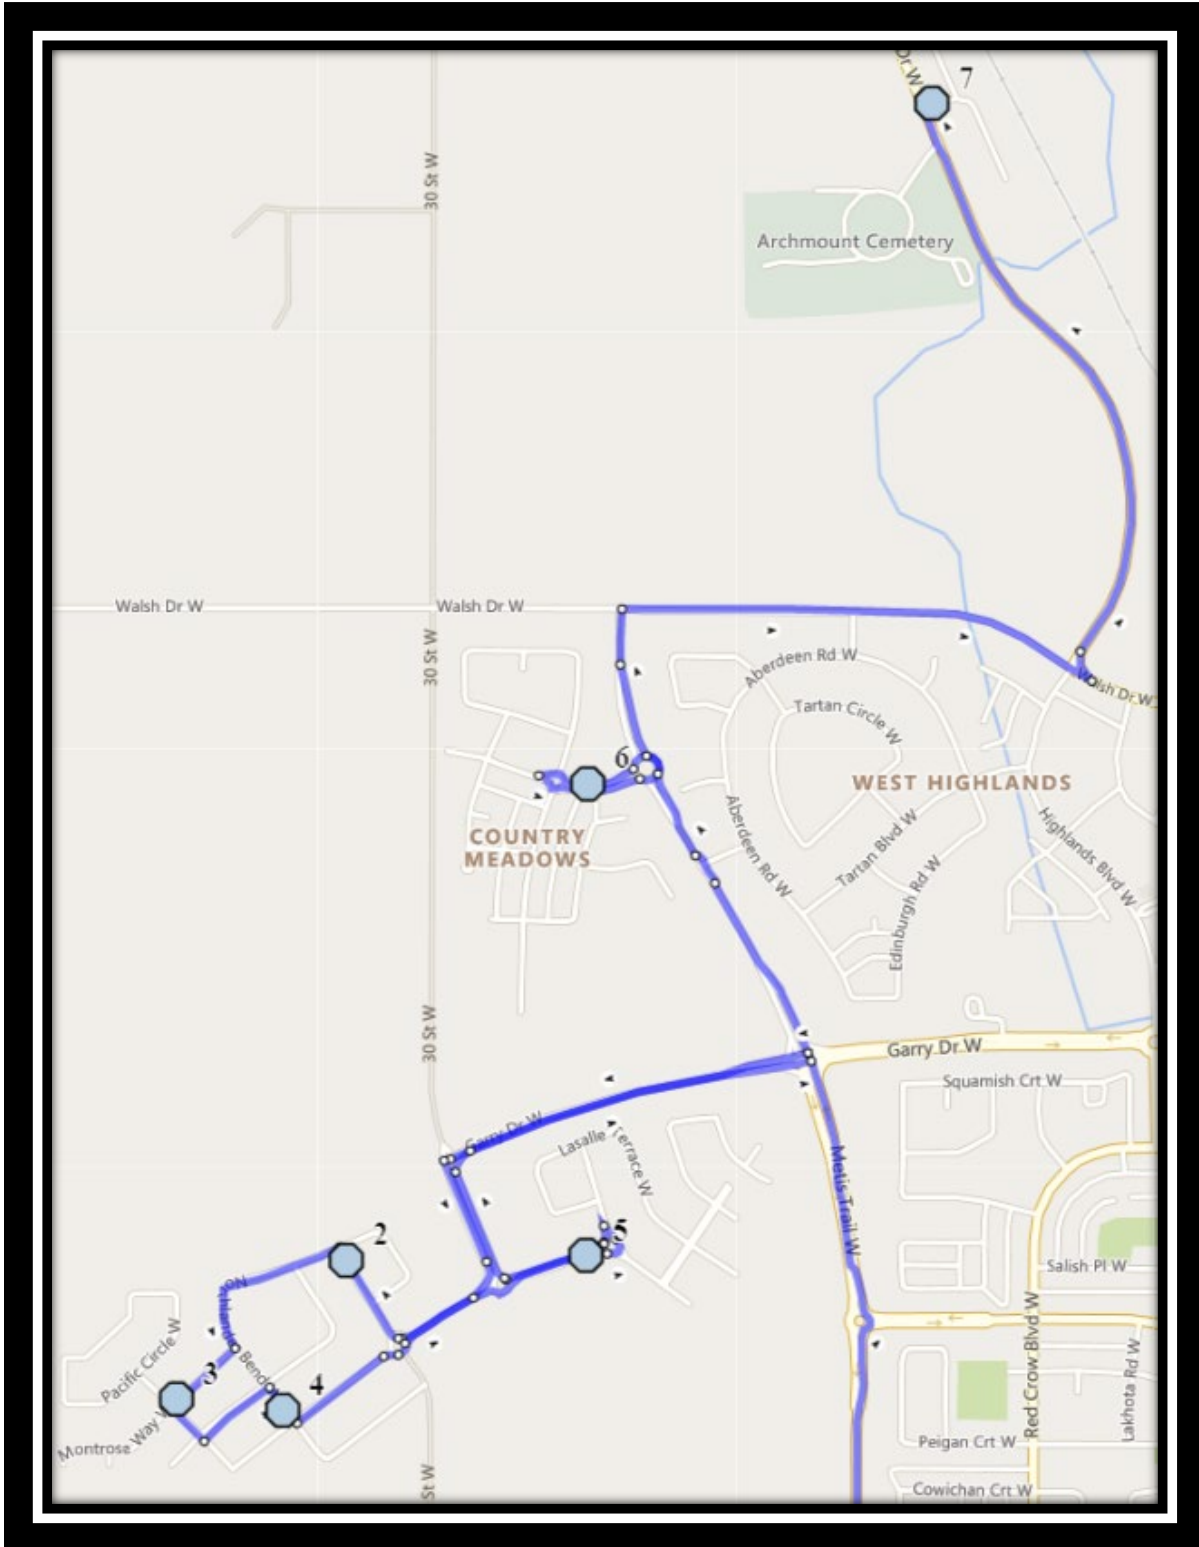

## **G.S. Lakie – 50 Blackfoot Blvd West – (403) 327-3465**

Please arrive 10 minutes before scheduled pick up and drop off times. Times shown may vary due to weather & traffic conditions.  
Bus routes and maps are subject to change. For the most up-to-date version, visit [www.southland.ca/lethbridge](http://www.southland.ca/lethbridge).

# G.S. Lakie W1

REVISED: August 15, 2022

EFFECTIVE: September 6, 2022

**PM Route**