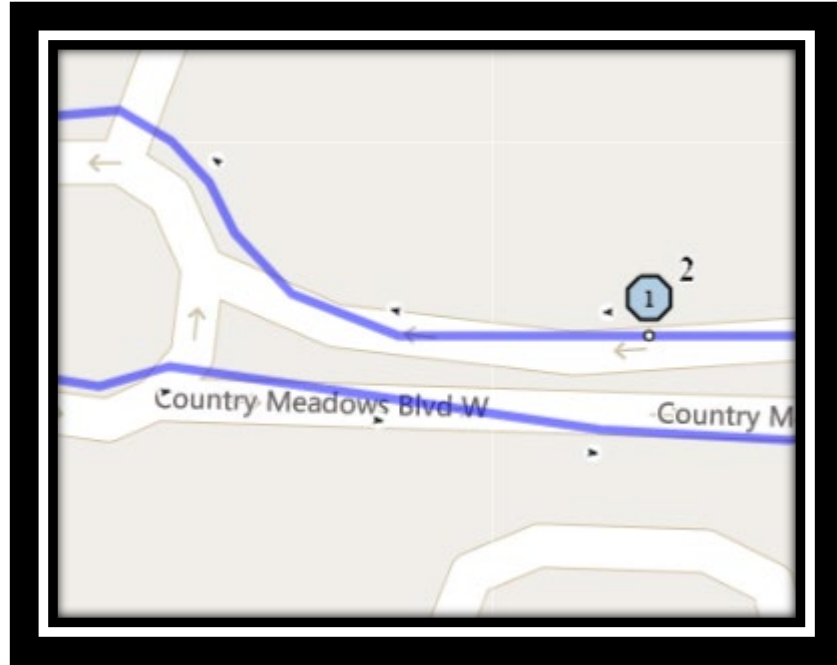

## **G.S. Lakie – 50 Blackfoot Blvd West – (403) 327-3465**

Please arrive 10 minutes before scheduled pick up and drop off times. Times shown may vary due to weather & traffic conditions.  
Bus routes and maps are subject to change. For the most up-to-date version, visit [www.southland.ca/lethbridge](http://www.southland.ca/lethbridge).