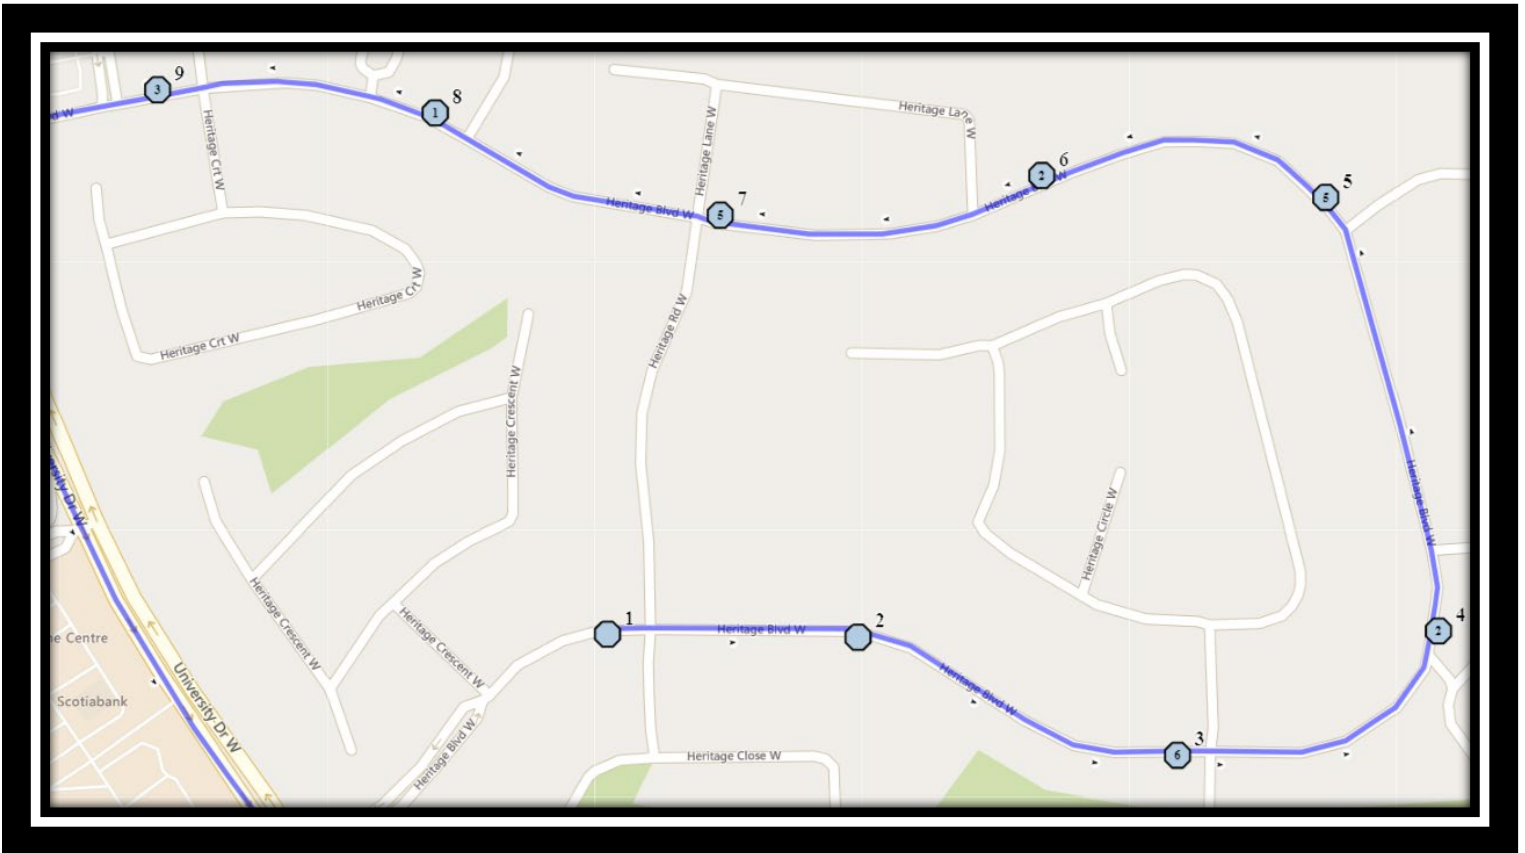

# G.S. Lakie W2

REVISED: August 15, 2022

EFFECTIVE: September 6, 2022

**PM Route same direction as AM**

## **G.S. Lakie – 50 Blackfoot Blvd West – (403) 327-3465**

Please arrive 10 minutes before scheduled pick up and drop off times. Times shown may vary due to weather & traffic conditions.  
Bus routes and maps are subject to change. For the most up-to-date version, visit [www.southland.ca/lethbridge](http://www.southland.ca/lethbridge).

### **Monday – Friday**

- #1 - 7:38 AM - Heritage Blvd W Eastbound - west of Heritage CI at fire hydrant**
- #2 - 7:38 AM - Heritage Blvd W Eastbound - east of Heritage CI at alley**
- #3 - 7:38 AM - Heritage Blvd W Eastbound - west of Heritage PI at fire hydrant**
- #4 - 7:38 AM - Heritage Blvd W Northbound - north of Heritage Villas access**
- #5 - 7:39 AM - Heritage Blvd W Northbound - north of Heritage Pt at mailbox**
- #6 - 7:39 AM - Heritage Blvd W Westbound - east of Heritage Ln at alley**
- #7 - 7:40 AM - Heritage Blvd W Westbound - east of Heritage Ln at intersection**
- #8 - 7:40 AM - 730 Heritage Blvd W Westbound - at fence**
- #9 - 7:40 AM - Heritage Blvd W Westbound - School Bus Stop Sign**
- #10 - 7:45 AM - G.S. Lakie Middle**

### **Monday-Tuesday-Thursday**

- #1 - 3:02 PM - G.S. Lakie Middle**
  
- #2 - 3:08 PM - Heritage Blvd W Eastbound - west of Heritage CI at fire hydrant**
- #3 - 3:08 PM - Heritage Blvd W Eastbound - east of Heritage CI at alley**
- #4 - 3:09 PM - Heritage Blvd W Eastbound - west of Heritage PI at fire hydrant**
  
- #5 - 3:10 PM - Heritage Blvd W Northbound - north of Heritage Villas access**
  
- #6 - 3:11 PM - Heritage Blvd W Northbound - north of Heritage Pt at mailbox**
  
- #7 - 3:13 PM - Heritage Blvd W Westbound - east of Heritage Ln at alley**
  
- #8 - 3:13 PM - Heritage Blvd W Westbound - east of Heritage Ln at intersection**
  
- #9 - 3:15 PM - 730 Heritage Blvd W Westbound - at fence**
  
- #10 - 3:15 PM - Heritage Blvd W Westbound - School Bus Stop Sign**