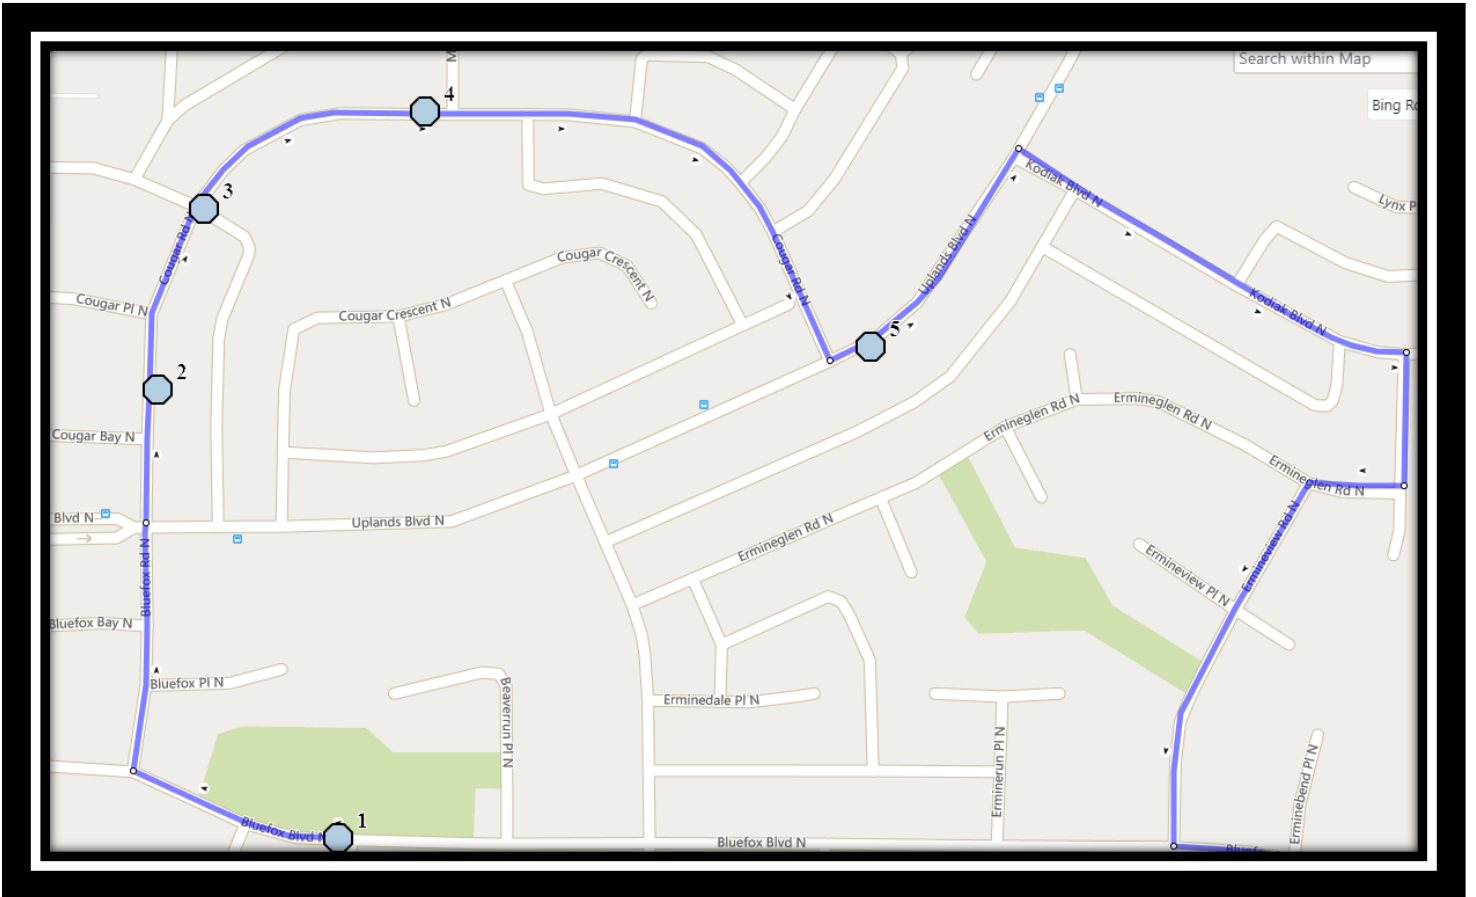

Galbraith N1

REVISED: August 15, 2022

EFFECTIVE: September 6, 2022

PM Route same direction as AM

Galbraith Elementary – 1801 8 Ave North – (403) 327-3653

Please arrive 10 minutes before scheduled pick up and drop off times. Times shown may vary due to weather & traffic conditions. Bus routes and maps are subject to change. For the most up-to-date version, visit www.southland.ca/lethbridge.

Galbraith N1

REVISED: August 15, 2022

EFFECTIVE: September 6, 2022

Monday – Friday

- #1 - 8:12 AM - Bluefox Blvd N Westbound - at Beaverpond Crt N mailboxes
- #2 - 8:15 AM - Cougar Rd N Northbound - north of Cougar Bay at power box
- #3 - 8:16 AM - Cougar Rd N Northbound - at Cougar Cove after alley
- #4 - 8:17 AM - Cougar Rd N Eastbound - west of Cougar Way at park entrance
- #5 - 8:18 AM - Uplands Blvd North Northbound - north of Cougar Rd at walkway
- #6 - 8:25 AM - Galbraith Elementary

Monday – Thursday

- #1 - 3:59 PM - Galbraith Elementary
- #2 - 4:06 PM - Bluefox Blvd N Westbound - at Beaverpond Crt N mailboxes
- #3 - 4:09 PM - Cougar Rd N Northbound - north of Cougar Bay at power box
- #4 - 4:10 PM - Cougar Rd N Northbound - at Cougar Cove after alley
- #5 - 4:11 PM - Cougar Rd N Eastbound - west of Cougar Way at park entrance
- #6 - 4:12 PM - Uplands Blvd North Northbound - north of Cougar Rd at walkway

#4 - 11:46 AM - Cougar Rd N Northbound - at Cougar Cove after alley

#5 - 11:47 AM - Cougar Rd N Eastbound - west of Cougar Way at park entrance

#6 - 11:48 AM - Uplands Blvd North Northbound - after Cougar Rd at walkway