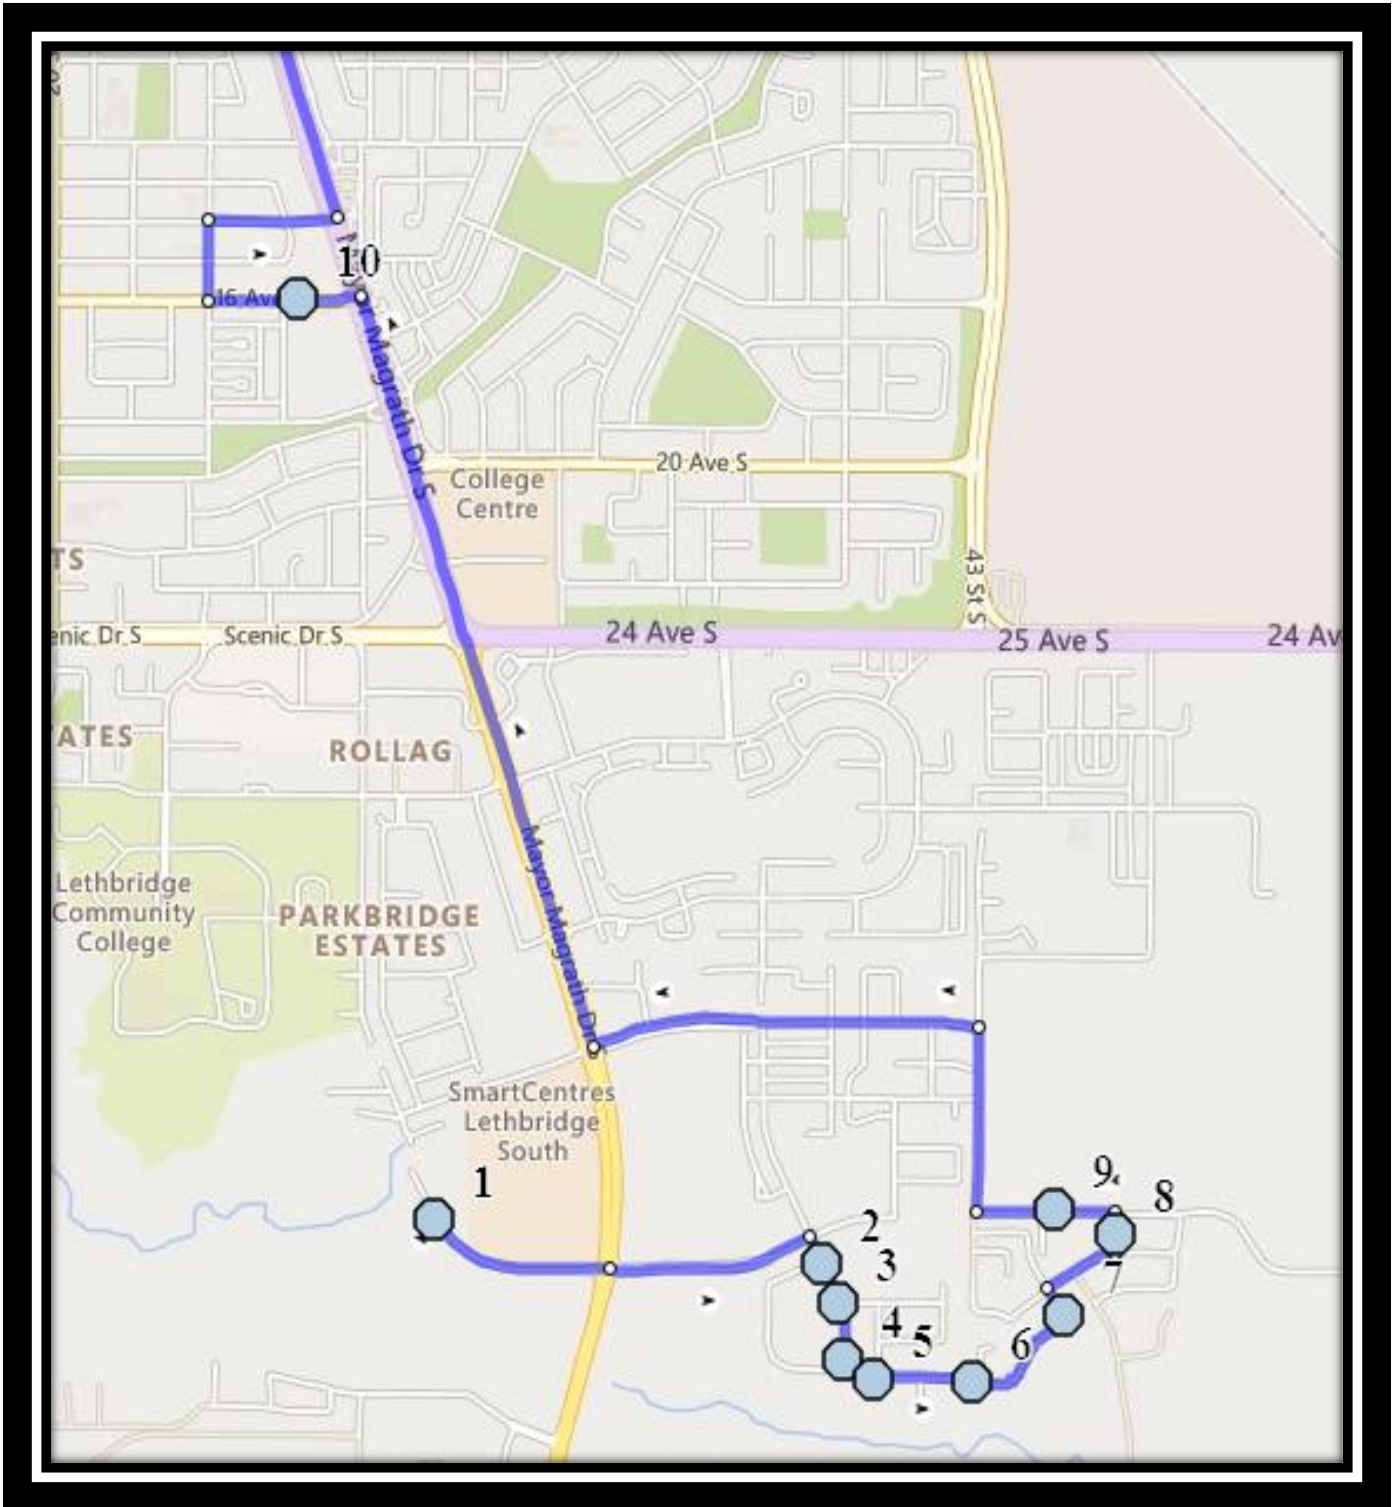

# LCI S3

REVISED: August 30, 2022

EFFECTIVE: September 6, 2022

**PM Route stop 10 first, then stops 1-9**

## LCI S3

REVISED: August 30, 2022

EFFECTIVE: September 6, 2022

**Monday – Friday**

**#1 - 7:13 AM - 40 Ave S, southbound after run around**

**#2 - 7:15 AM - Sixmile Road South Southbound - south of Southgate Blvd at mailboxes**