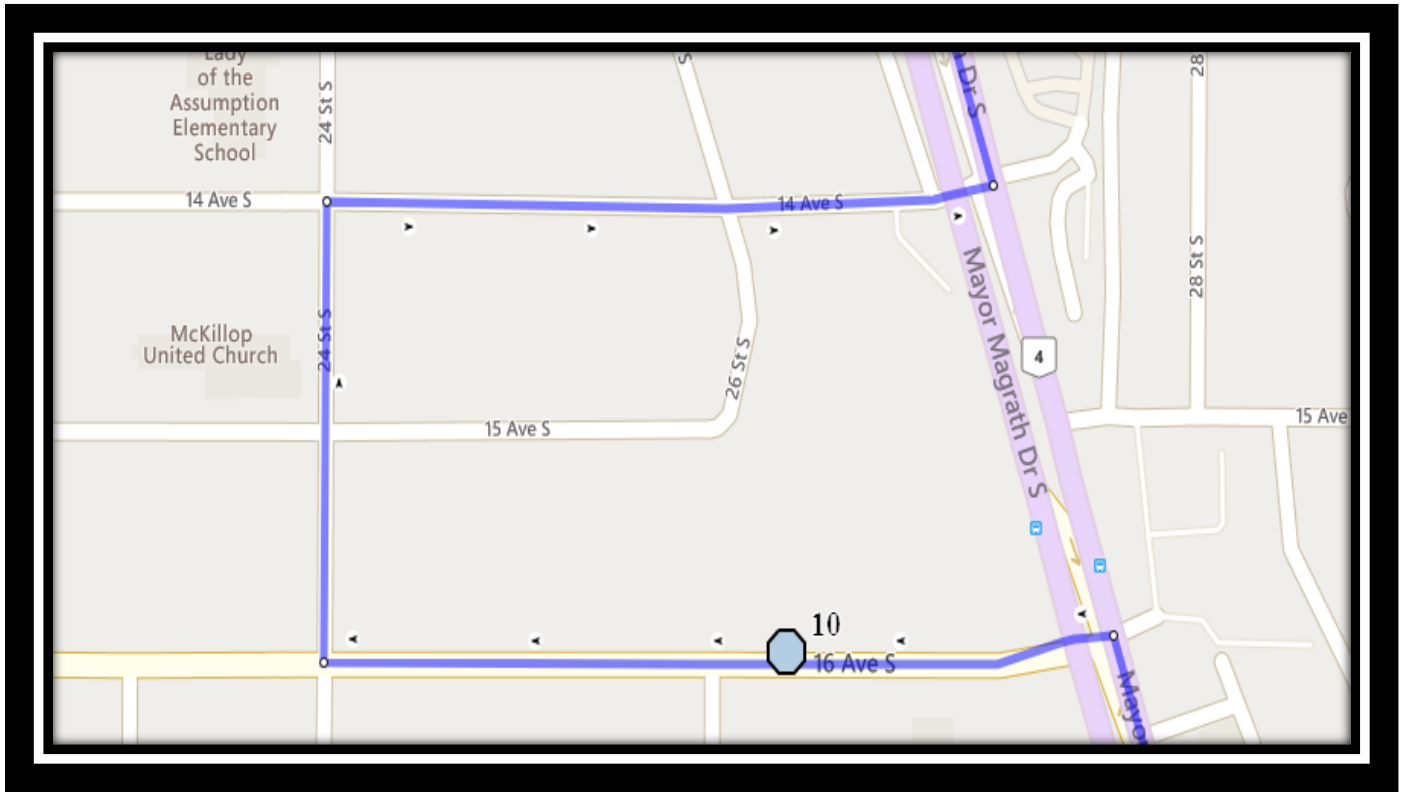

LCI S3

REVISED: August 30, 2022

EFFECTIVE: September 6, 2022

Lethbridge Collegiate Institute – 1701 5 Ave South – (403) 328-9606

Please arrive 10 minutes before scheduled pick up and drop off times. Times shown may vary due to weather & traffic conditions.

Bus routes and maps are subject to change. For the most up-to-date version, visit www.southland.ca/lethbridge.