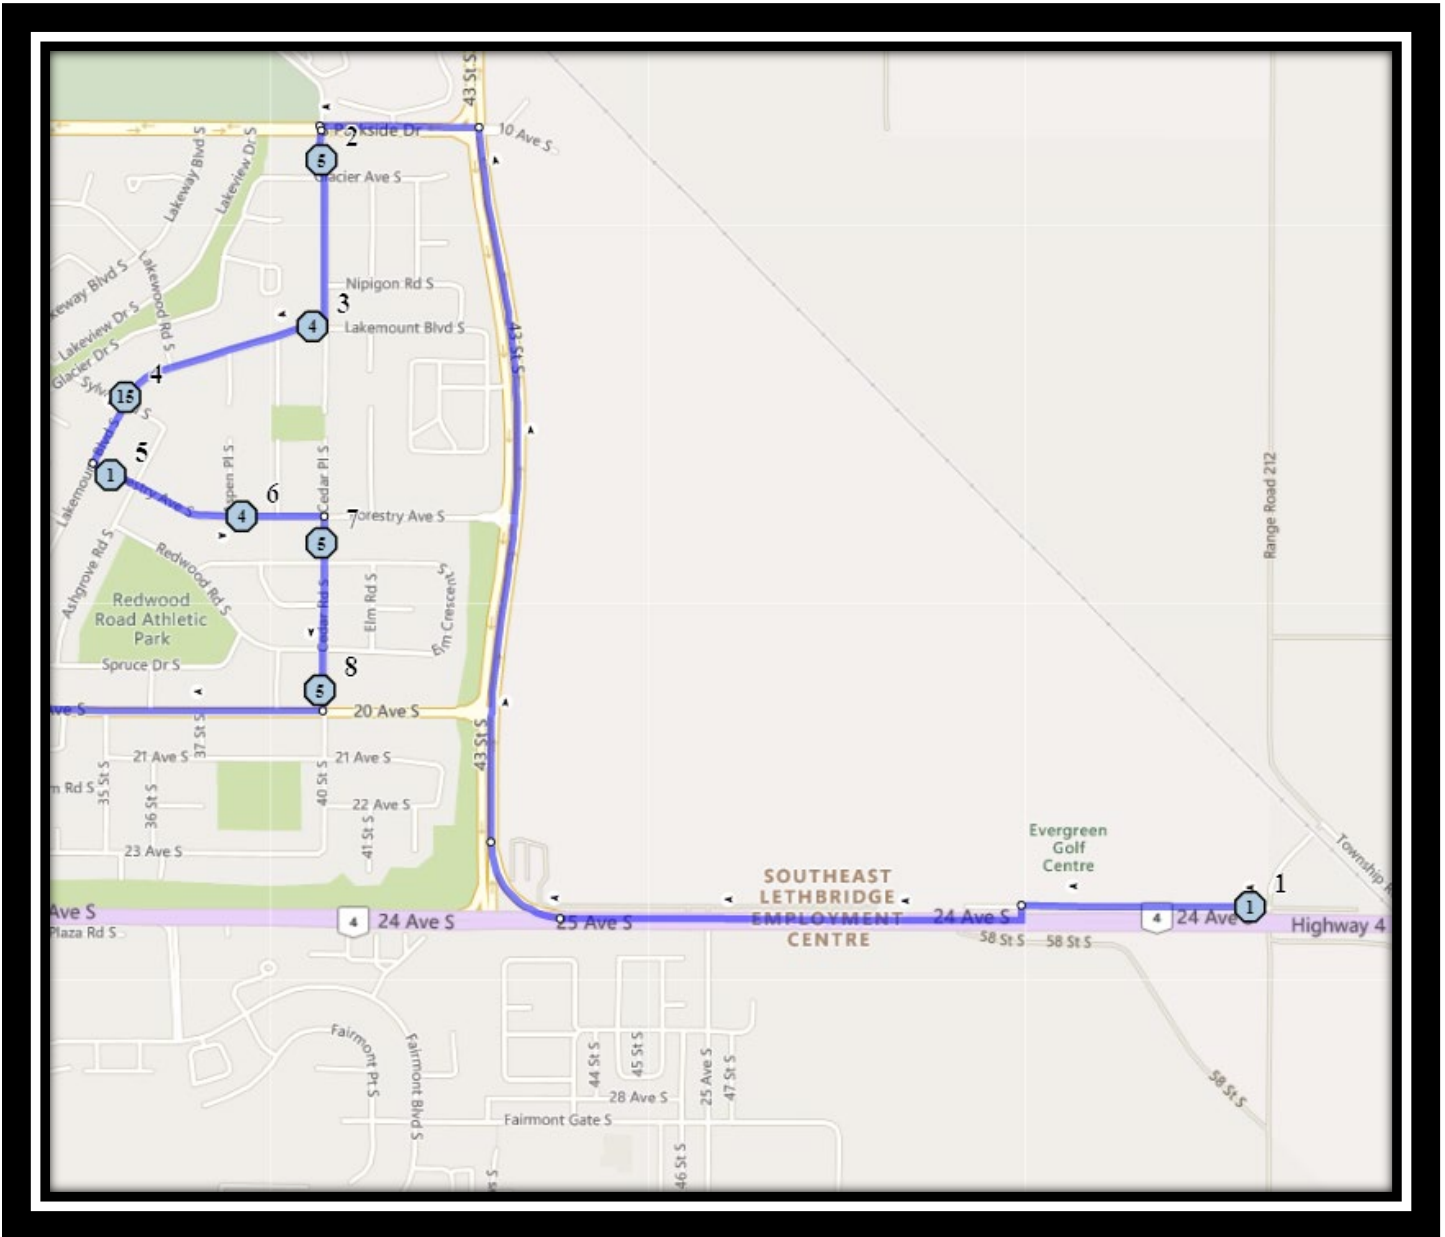

LCI S4

REVISED: August 15, 2022

EFFECTIVE: September 6, 2022

PM Route – Stops 2 to 8, then stop 1

Lethbridge Collegiate Institute – 1701 5 Ave South – (403) 328-9606

Please arrive 10 minutes before scheduled pick up and drop off times. Times shown may vary due to weather & traffic conditions.

Bus routes and maps are subject to change. For the most up-to-date version, visit www.southland.ca/lethbridge.