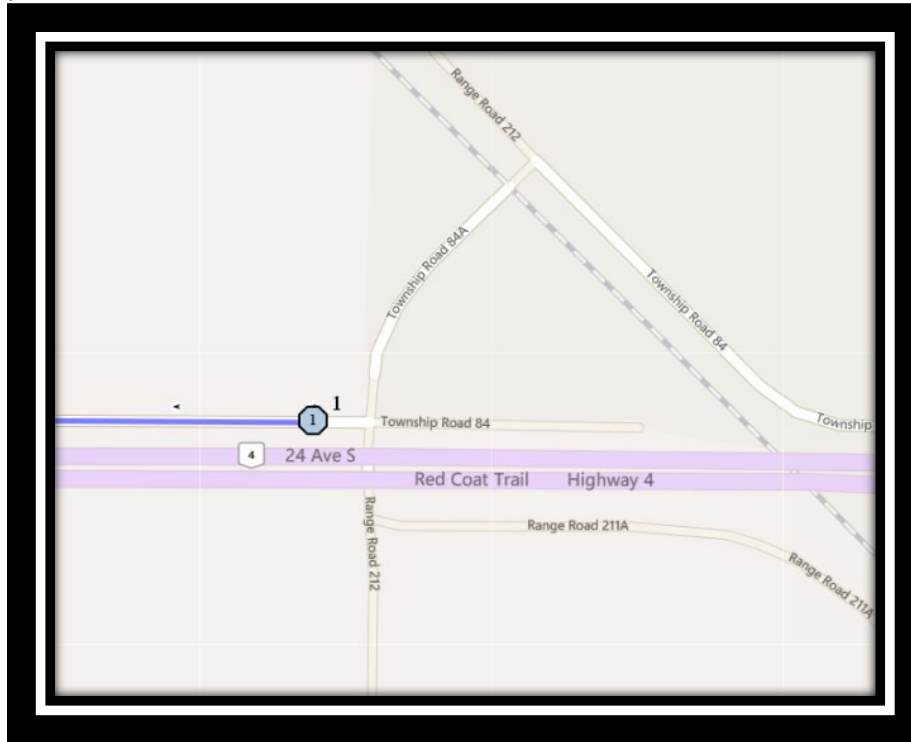

LCI S4

REVISED: August 15, 2022

EFFECTIVE: September 6, 2022

Lethbridge Collegiate Institute – 1701 5 Ave South – (403) 328-9606

Please arrive 10 minutes before scheduled pick up and drop off times. Times shown may vary due to weather & traffic conditions.

Bus routes and maps are subject to change. For the most up-to-date version, visit www.southland.ca/lethbridge.