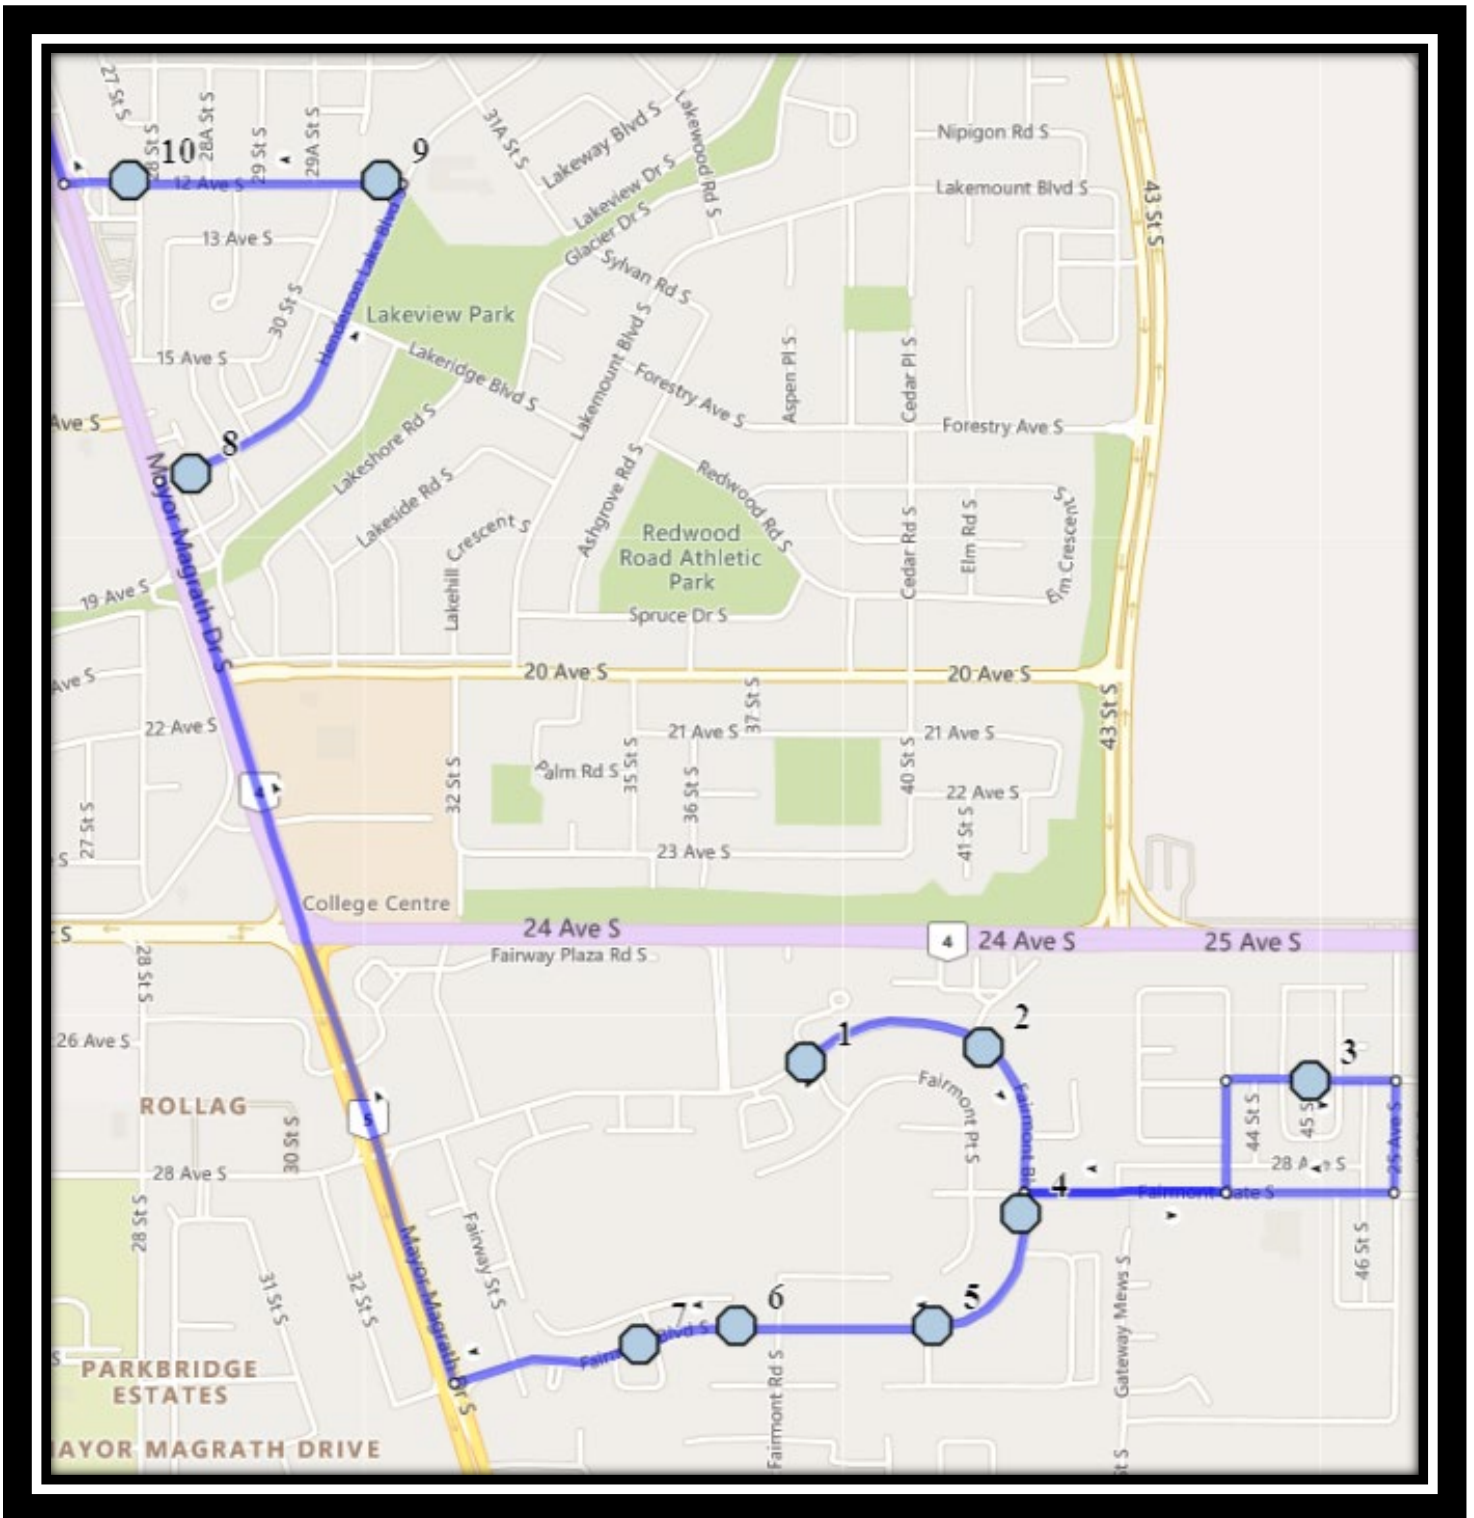

LCI S5

REVISED: August 15, 2022

EFFECTIVE: September 6, 2022

PM Route same direction as AM

Lethbridge Collegiate Institute – 1701 5 Ave South – (403) 328-9606

Please arrive 10 minutes before scheduled pick up and drop off times. Times shown may vary due to weather & traffic conditions.

Bus routes and maps are subject to change. For the most up-to-date version, visit www.southland.ca/lethbridge.