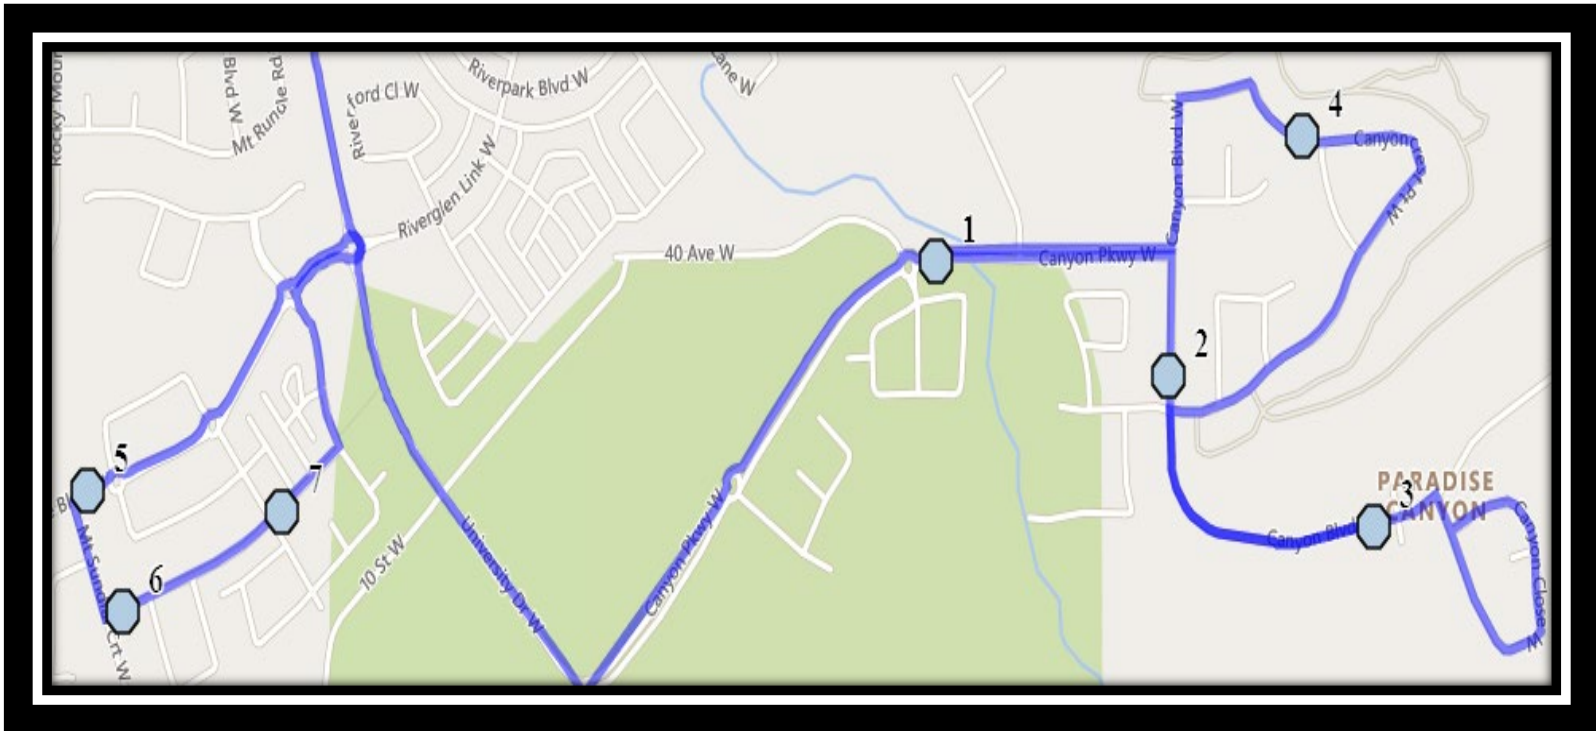

LCI W1

REVISED: August 15, 2022

EFFECTIVE: September 6, 2022

PM Route same direction as AM

Lethbridge Collegiate Institute – 1701 5 Ave South – (403) 328-9606

Please arrive 10 minutes before scheduled pick up and drop off times. Times shown may vary due to weather & traffic conditions.

Bus routes and maps are subject to change. For the most up-to-date version, visit www.southland.ca/lethbridge.

LCI W1

REVISED: August 15, 2022

EFFECTIVE: September 6, 2022

Monday to Friday

#1 - 7:16 AM - Canyon Parkway West Eastbound - east of Canyon Estates Lane power boxes

#2 - 7:17 AM - Canyon Blvd West Southbound - north of Canyon Landing at power boxes

#3 - 7:20 AM - Canyon Blvd West Eastbound - west of Canyon Terrance at mailboxes

#4 - 7:25 AM - Canyoncrest Point West Westbound - west of Canyoncrest way after second driveway

#3 - 1:05 PM - Canyon Blvd West Southbound - north of Canyon Landing at power boxes

#4 - 1:07 PM - Canyon Blvd West Eastbound - west of Canyon Terrance at mailboxes

#5 - 1:12 PM - Canyoncrest Point West Westbound - west of Canyoncrest way after second driveway