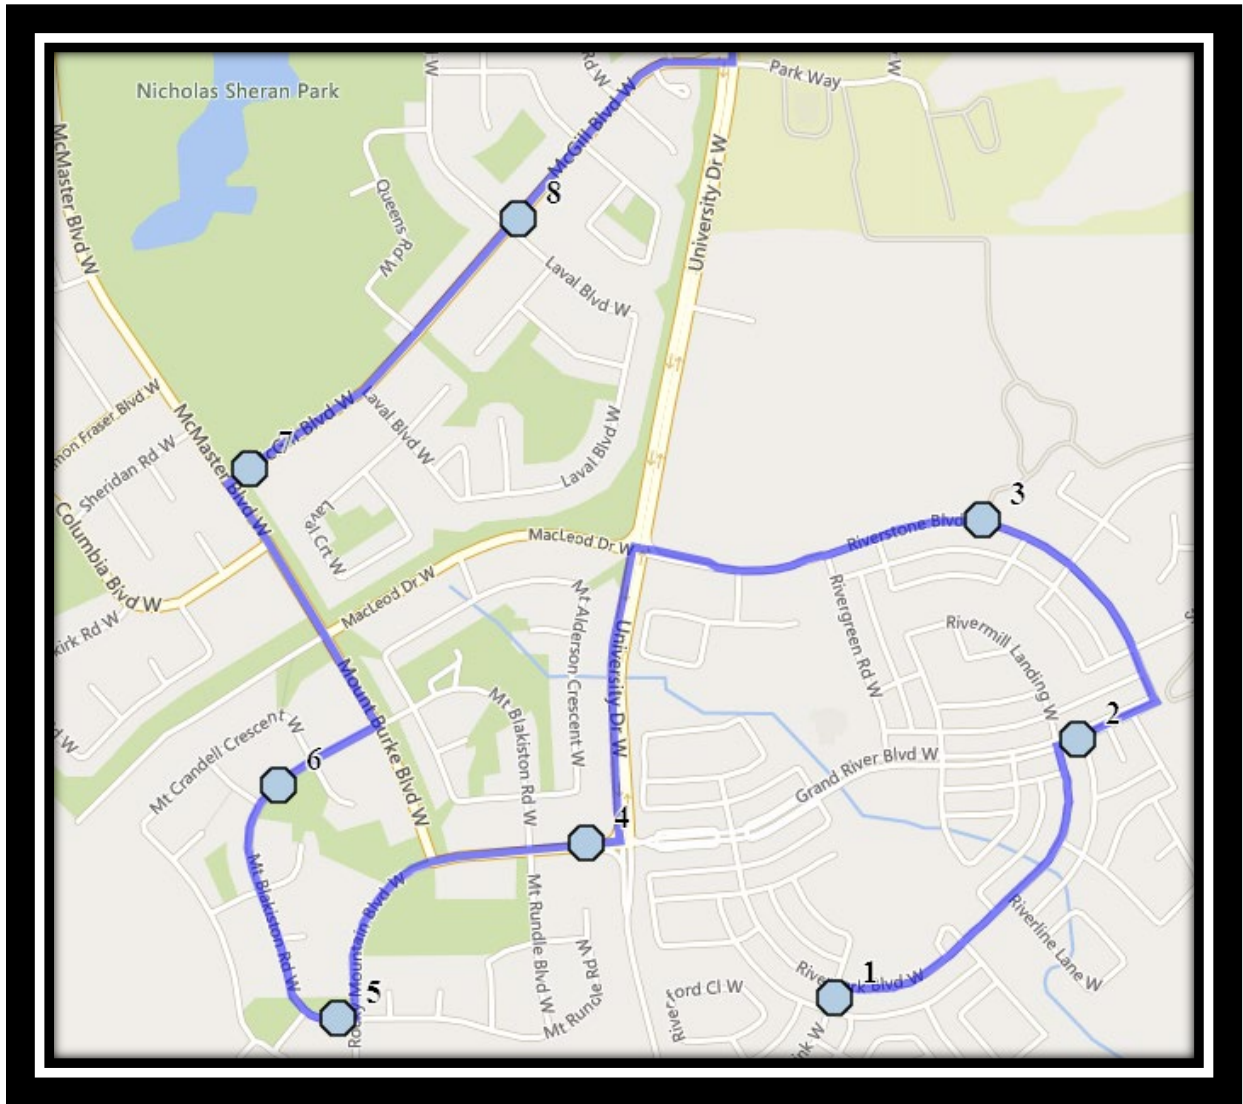

LCI W2

REVISED: August 15, 2022

EFFECTIVE: September 6, 2022

PM Route same direction as AM

Lethbridge Collegiate Institute – 1701 5 Ave South – (403) 328-9606

Please arrive 10 minutes before scheduled pick up and drop off times. Times shown may vary due to weather & traffic conditions.

Bus routes and maps are subject to change. For the most up-to-date version, visit www.southland.ca/lethbridge.