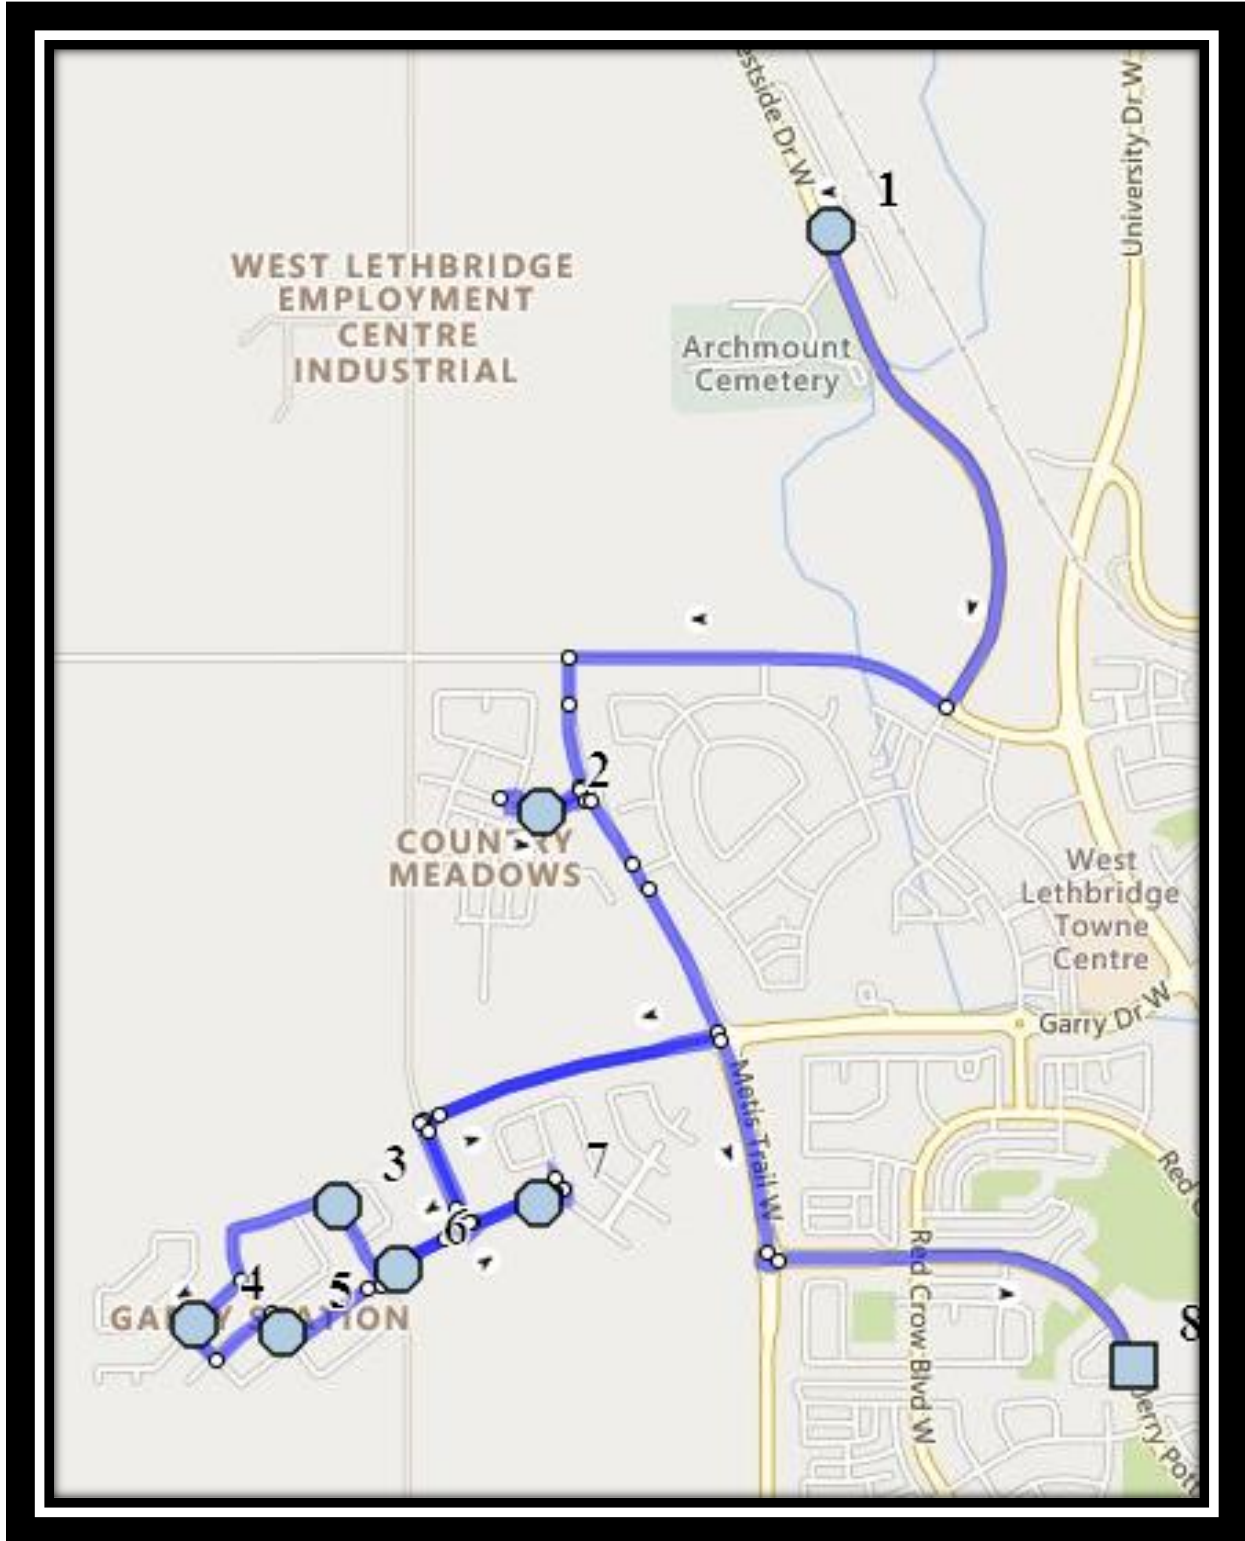

Mike Mountain Horse W1

REVISED: August 15, 2022

EFFECTIVE: September 6, 2022

PM Route Stop 7, then Stops 3 – 6, then Stops 2 & 1

Mike Mountain Horse – 155 Jerry Potts Blvd West – (403) 381-2211

Please arrive 10 minutes before scheduled pick up and drop off times. Times shown may vary due to weather & traffic conditions.

Mike Mountain Horse W1

REVISED: August 15, 2022

EFFECTIVE: September 6, 2022

Friday Early Out

#1 - 11:37 AM - Mike Mountain Horse

#2 - 11:48 AM - Aquitania Blvd W Eastbound - west of traffic circle

#3 - 11:51 AM - Northlander Road West - south of Northlander Bend at power boxes

#4 - 11:53 AM - Northlander Lane West Westbound - east of Pacific at the corner

#5 - 11:56 AM - Northlander Bend West Southbound - north of Aquitania at alley

#6 - 11:57 AM - Aquitania Blvd W Eastbound - east of Northlander at lamp post

Please arrive 10 minutes before scheduled pick up and drop off times. Times shown may vary due to weather & traffic conditions.

Bus routes and maps are subject to change. For the most up-to-date version, visit www.southland.ca/lethbridge.