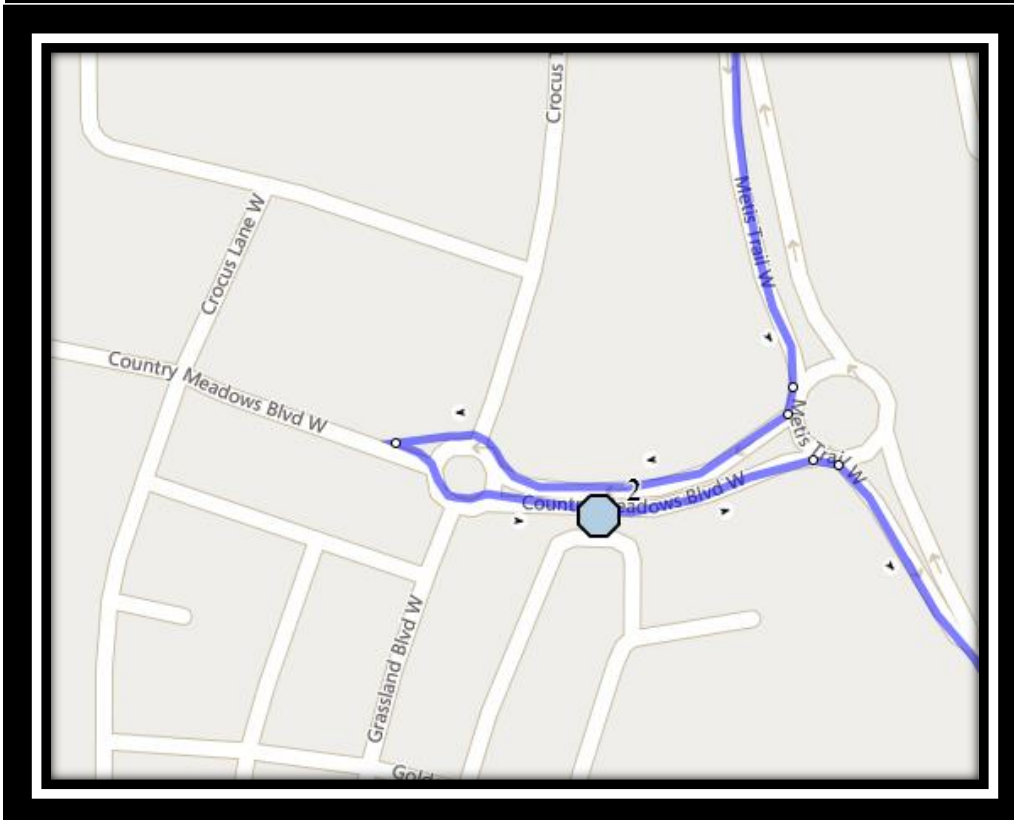

Mike Mountain Horse W1

REVISED: August 15, 2022

EFFECTIVE: September 6, 2022

Mike Mountain Horse – 155 Jerry Potts Blvd West – (403) 381-2211

Please arrive 10 minutes before scheduled pick up and drop off times. Times shown may vary due to weather & traffic conditions.

Bus routes and maps are subject to change. For the most up-to-date version, visit www.southland.ca/lethbridge.