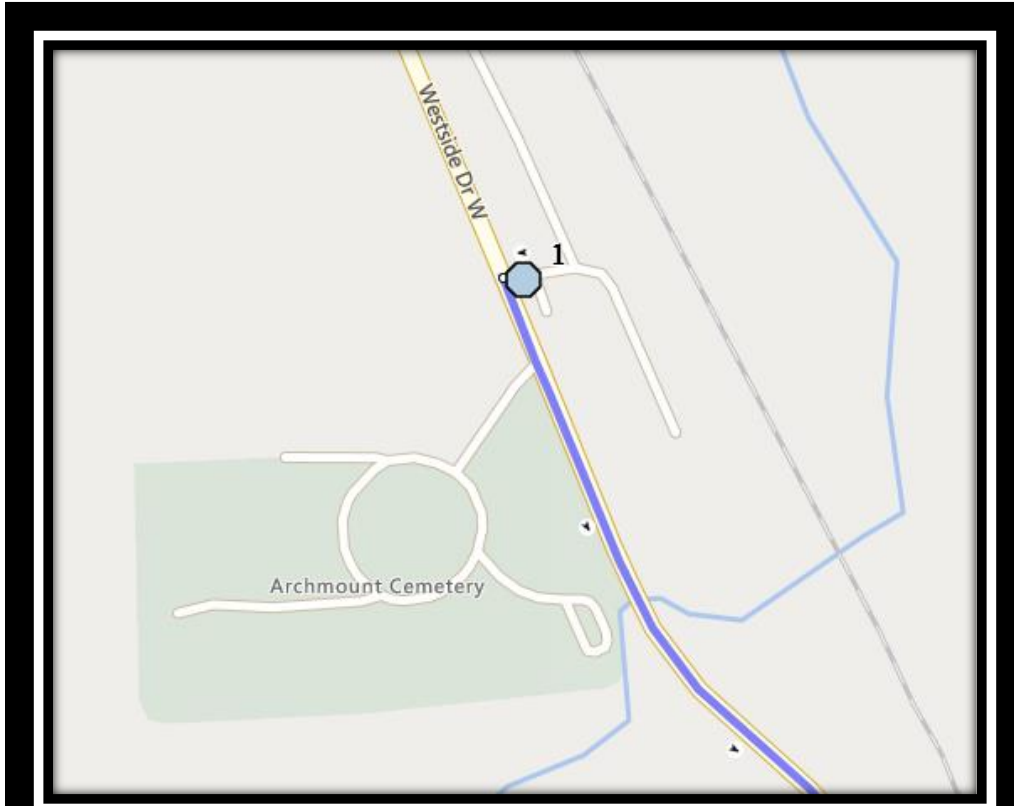

Mike Mountain Horse W1

REVISED: August 15, 2022

EFFECTIVE: September 6, 2022

Mike Mountain Horse – 155 Jerry Potts Blvd West – (403) 381-2211

Please arrive 10 minutes before scheduled pick up and drop off times. Times shown may vary due to weather & traffic conditions.

Bus routes and maps are subject to change. For the most up-to-date version, visit www.southland.ca/lethbridge.