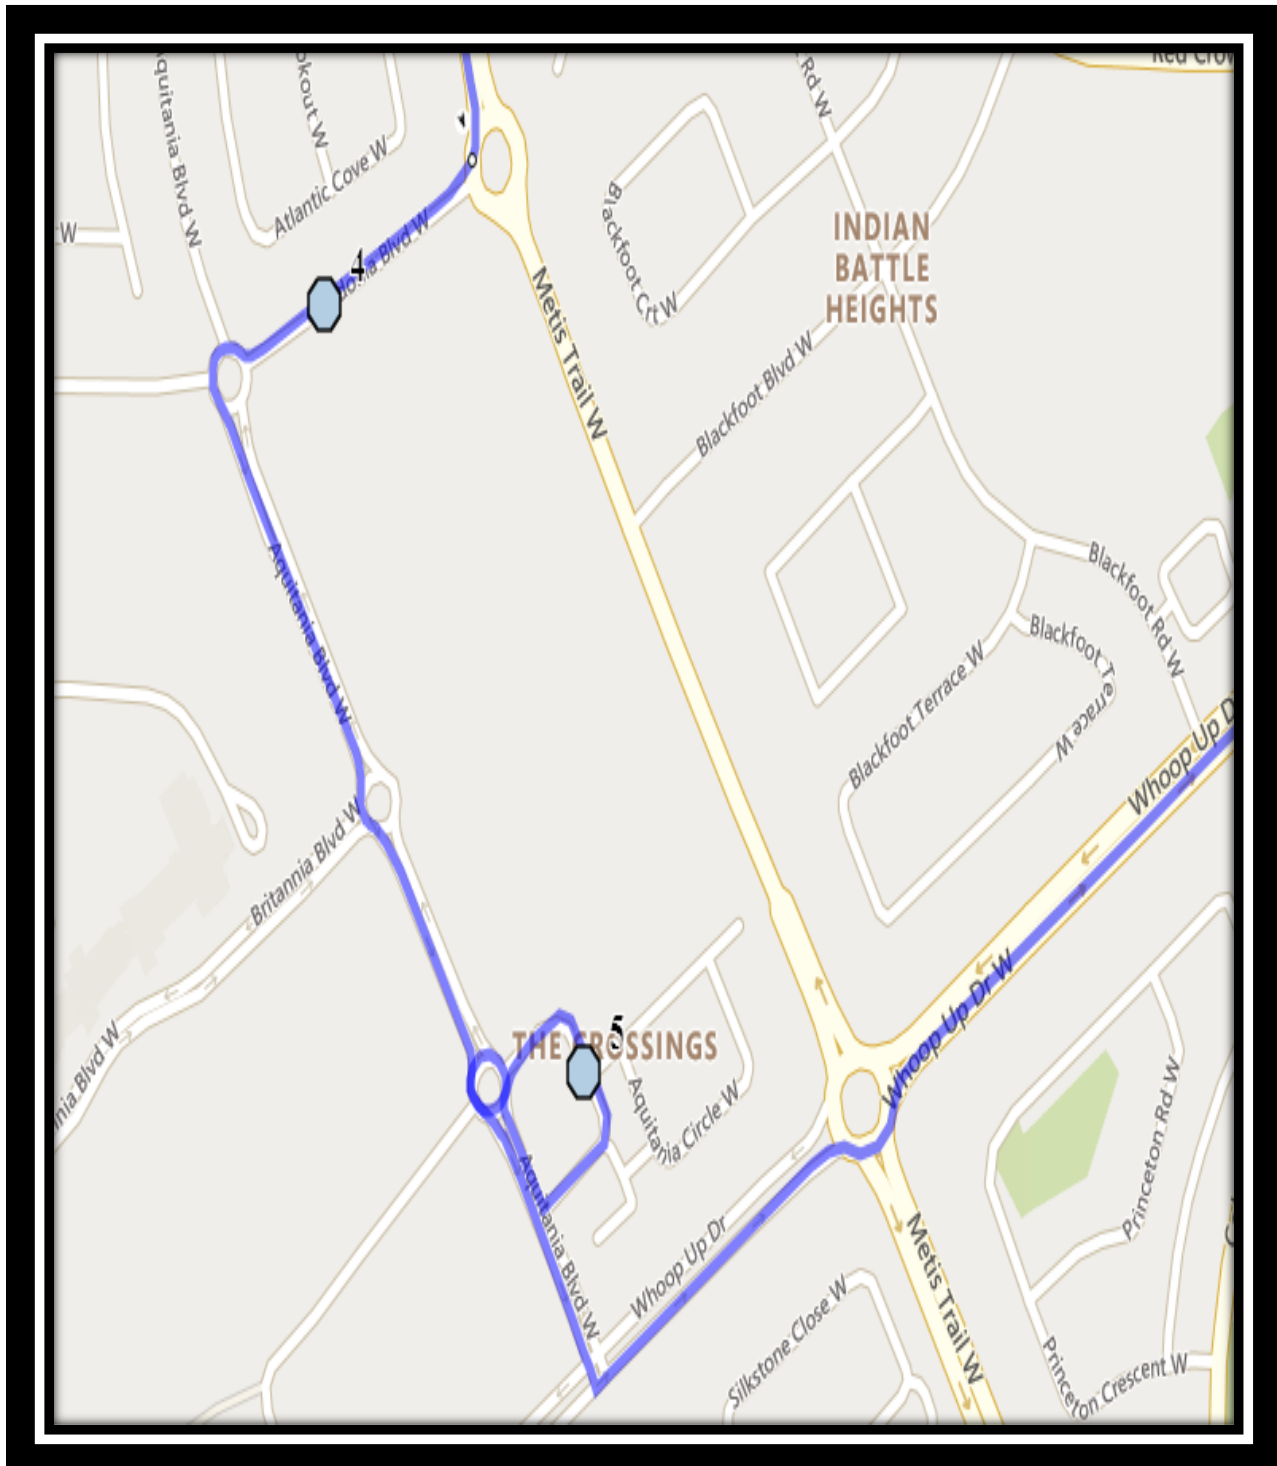

Nicholas Sheran W1

REVISED: August 15, 2022

EFFECTIVE: September 6, 2022

Nicholas Sheran Community School – 380 Laval Blvd West – (403) 381-1244

Please arrive 10 minutes before scheduled pick up and drop off times. Times shown may vary due to weather & traffic conditions.

Bus routes and maps are subject to change. For the most up-to-date version, visit www.southland.ca/lethbridge.