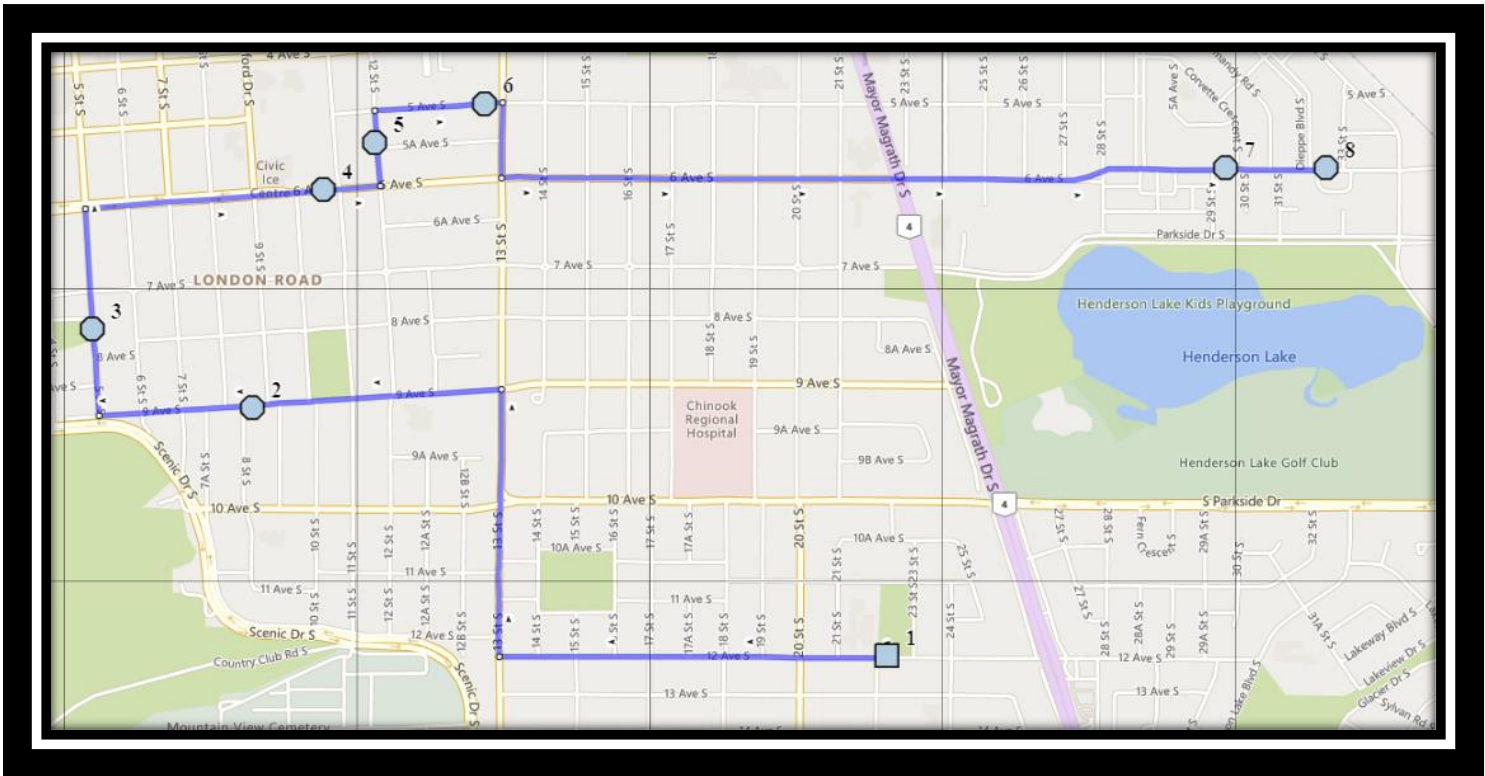

Paterson S2

REVISED: August 15th, 2022

EFFECTIVE: September 6th, 2022

AM Route

Gilbert Paterson Middle School – 2109 12 Ave South – (403) 329-0125

Please arrive 10 minutes before scheduled pick up and drop off times. Times shown may vary due to weather & traffic conditions.
Bus routes and maps are subject to change. For the most up-to-date version, visit www.southland.ca/lethbridge.

Paterson S2

REVISED: August 15th, 2022

EFFECTIVE: September 6th, 2022

PM - Route

Gilbert Paterson Middle School – 2109 12 Ave South – (403) 329-0125

Please arrive 10 minutes before scheduled pick up and drop off times. Times shown may vary due to weather & traffic conditions.

Bus routes and maps are subject to change. For the most up-to-date version, visit www.southland.ca/lethbridge.

Paterson S2

REVISED: August 15th, 2022

EFFECTIVE: September 6th, 2022

Monday - Friday

- #1 - 7:25 AM - 6 Ave South Westbound - west of 33 St S at alley
- #2 - 7:26 AM - 6 Ave South Westbound - west of Corvette at driveway
- #3 - 7:30 AM - 5 Ave South Westbound - west of 13 St S at alley
- #4 - 7:32 AM - 12 Street South Southbound - south of 5 Ave S at alley
- #5 - 7:33 AM - 6 Ave South Westbound - west of 11 St S at lamp post
- #6 - 7:36 AM - 5 Street South Southbound - at Kiwanis Park
- #7 - 7:40 AM - 9 Ave South Eastbound - east of 6 St S at second house
- #8 - 7:45 AM - Gilbert Paterson Middle

Monday, Tuesday, Thursday

- #1 - 2:57 PM - Gilbert Paterson Middle
- #2 - 3:07 PM - 9 Ave South Eastbound - east of 6 St S at second house
- #3 - 3:09 PM - 5 Street South Southbound - at Kiwanis Park
- #4 - 3:14 PM - 6 Ave South Westbound - west of 11 St S at lamp post
- #5 - 3:16 PM - 12 Street South Southbound - south of 5 Ave S at alley
- #6 - 3:17 PM - 5 Ave South Westbound - west of 13 St S at alley
- #7 - 3:21 PM - 6 Ave South Westbound - west of Corvette at driveway
- #8 - 3:22 PM - 6 Ave South Westbound - west of 33 St S at alley