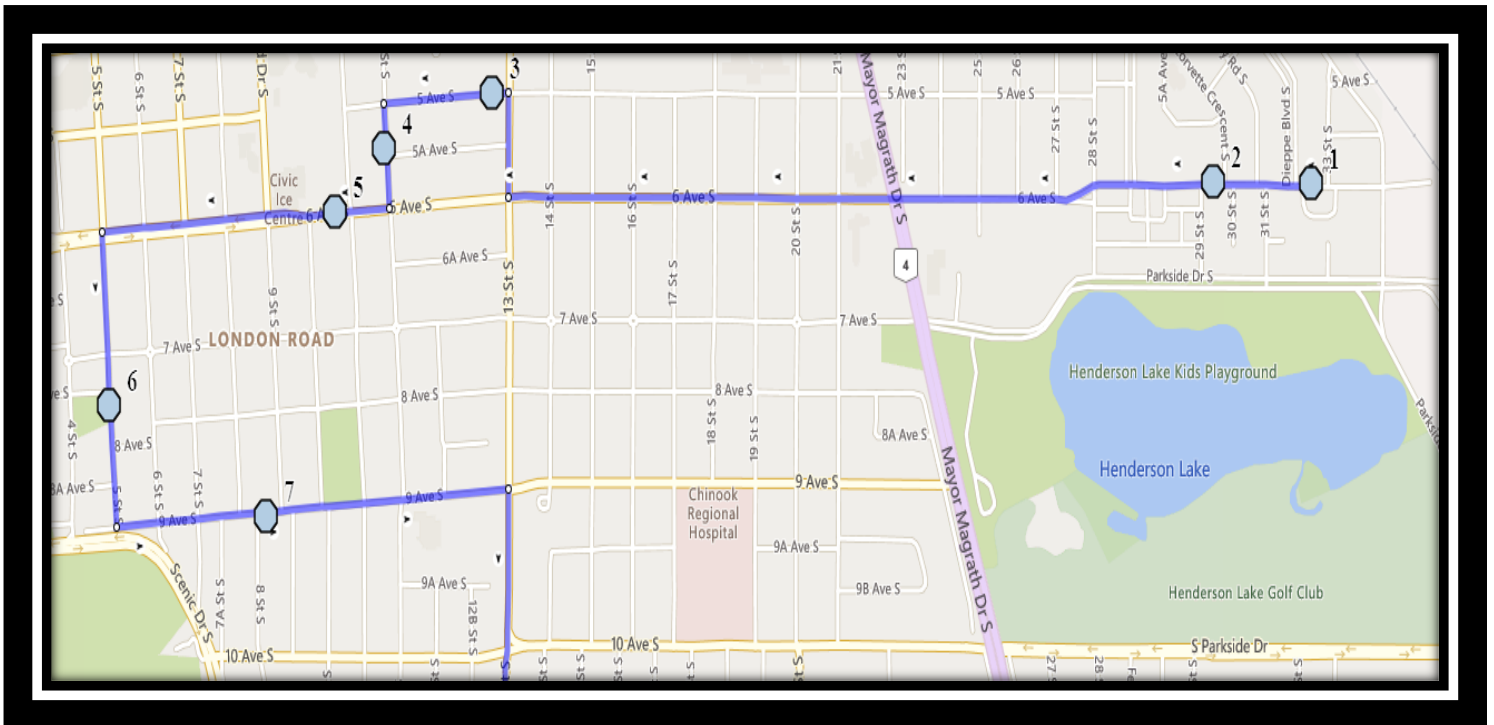

Paterson S2

REVISED: August 15th, 2022

EFFECTIVE: September 6th, 2022

AM Route

Gilbert Paterson Middle School – 2109 12 Ave South – (403) 329-0125

Please arrive 10 minutes before scheduled pick up and drop off times. Times shown may vary due to weather & traffic conditions.
Bus routes and maps are subject to change. For the most up-to-date version, visit www.southland.ca/lethbridge.

Paterson S2

REVISED: August 15th, 2022

EFFECTIVE: September 6th, 2022

PM - Route

Gilbert Paterson Middle School – 2109 12 Ave South – (403) 329-0125

Please arrive 10 minutes before scheduled pick up and drop off times. Times shown may vary due to weather & traffic conditions.

Bus routes and maps are subject to change. For the most up-to-date version, visit www.southland.ca/lethbridge.

Paterson S2

REVISED: August 15th, 2022

EFFECTIVE: September 6th, 2022

Monday - Friday

- #1 - 7:25 AM - 6 Ave South Westbound - west of 33 St S at alley
- #2 - 7:26 AM - 6 Ave South Westbound - west of Corvette at driveway
- #3 - 7:30 AM - 5 Ave South Westbound - west of 13 St S at alley
- #4 - 7:32 AM - 12 Street South Southbound - south of 5 Ave S at alley
- #5 - 7:33 AM - 6 Ave South Westbound - west of 11 St S at lamp post
- #6 - 7:36 AM - 5 Street South Southbound - at Kiwanis Park
- #7 - 7:40 AM - 9 Ave South Eastbound - east of 6 St S at second house
- #8 - 7:45 AM - Gilbert Paterson Middle

Monday, Tuesday, Thursday

- #1 - 2:57 PM - Gilbert Paterson Middle
- #2 - 3:07 PM - 9 Ave South Eastbound - east of 6 St S at second house
- #3 - 3:09 PM - 5 Street South Southbound - at Kiwanis Park
- #4 - 3:14 PM - 6 Ave South Westbound - west of 11 St S at lamp post
- #5 - 3:16 PM - 12 Street South Southbound - south of 5 Ave S at alley
- #6 - 3:17 PM - 5 Ave South Westbound - west of 13 St S at alley
- #7 - 3:21 PM - 6 Ave South Westbound - west of Corvette at driveway
- #8 - 3:22 PM - 6 Ave South Westbound - west of 33 St S at alley