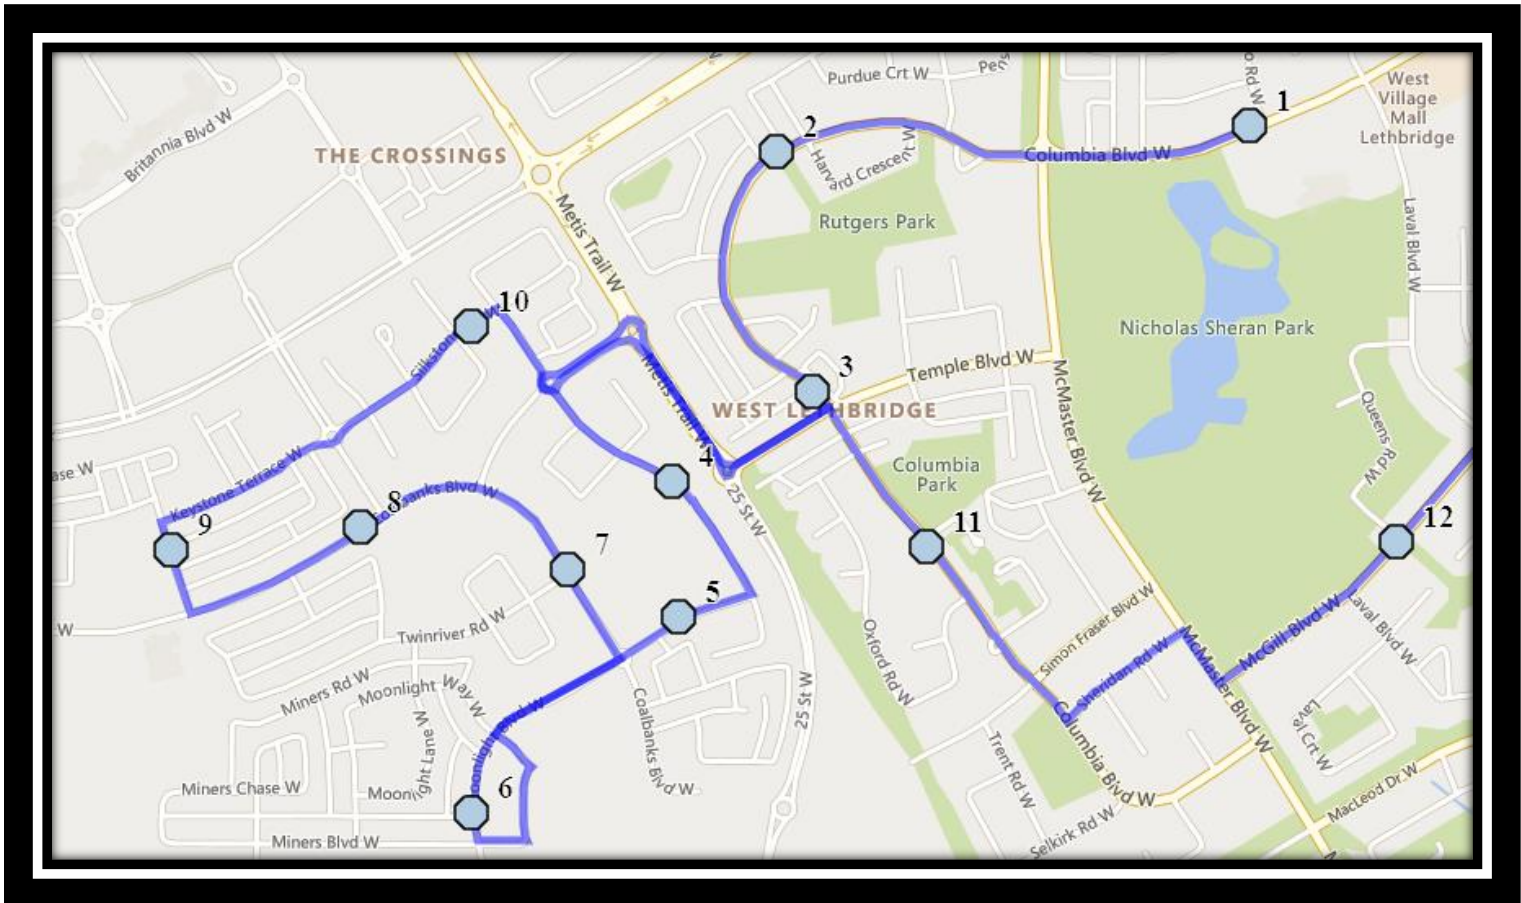

# Paterson W2

REVISED: August 15<sup>th</sup>, 2021

EFFECTIVE: September 6<sup>th</sup>, 2021

**PM Route same direction as AM**