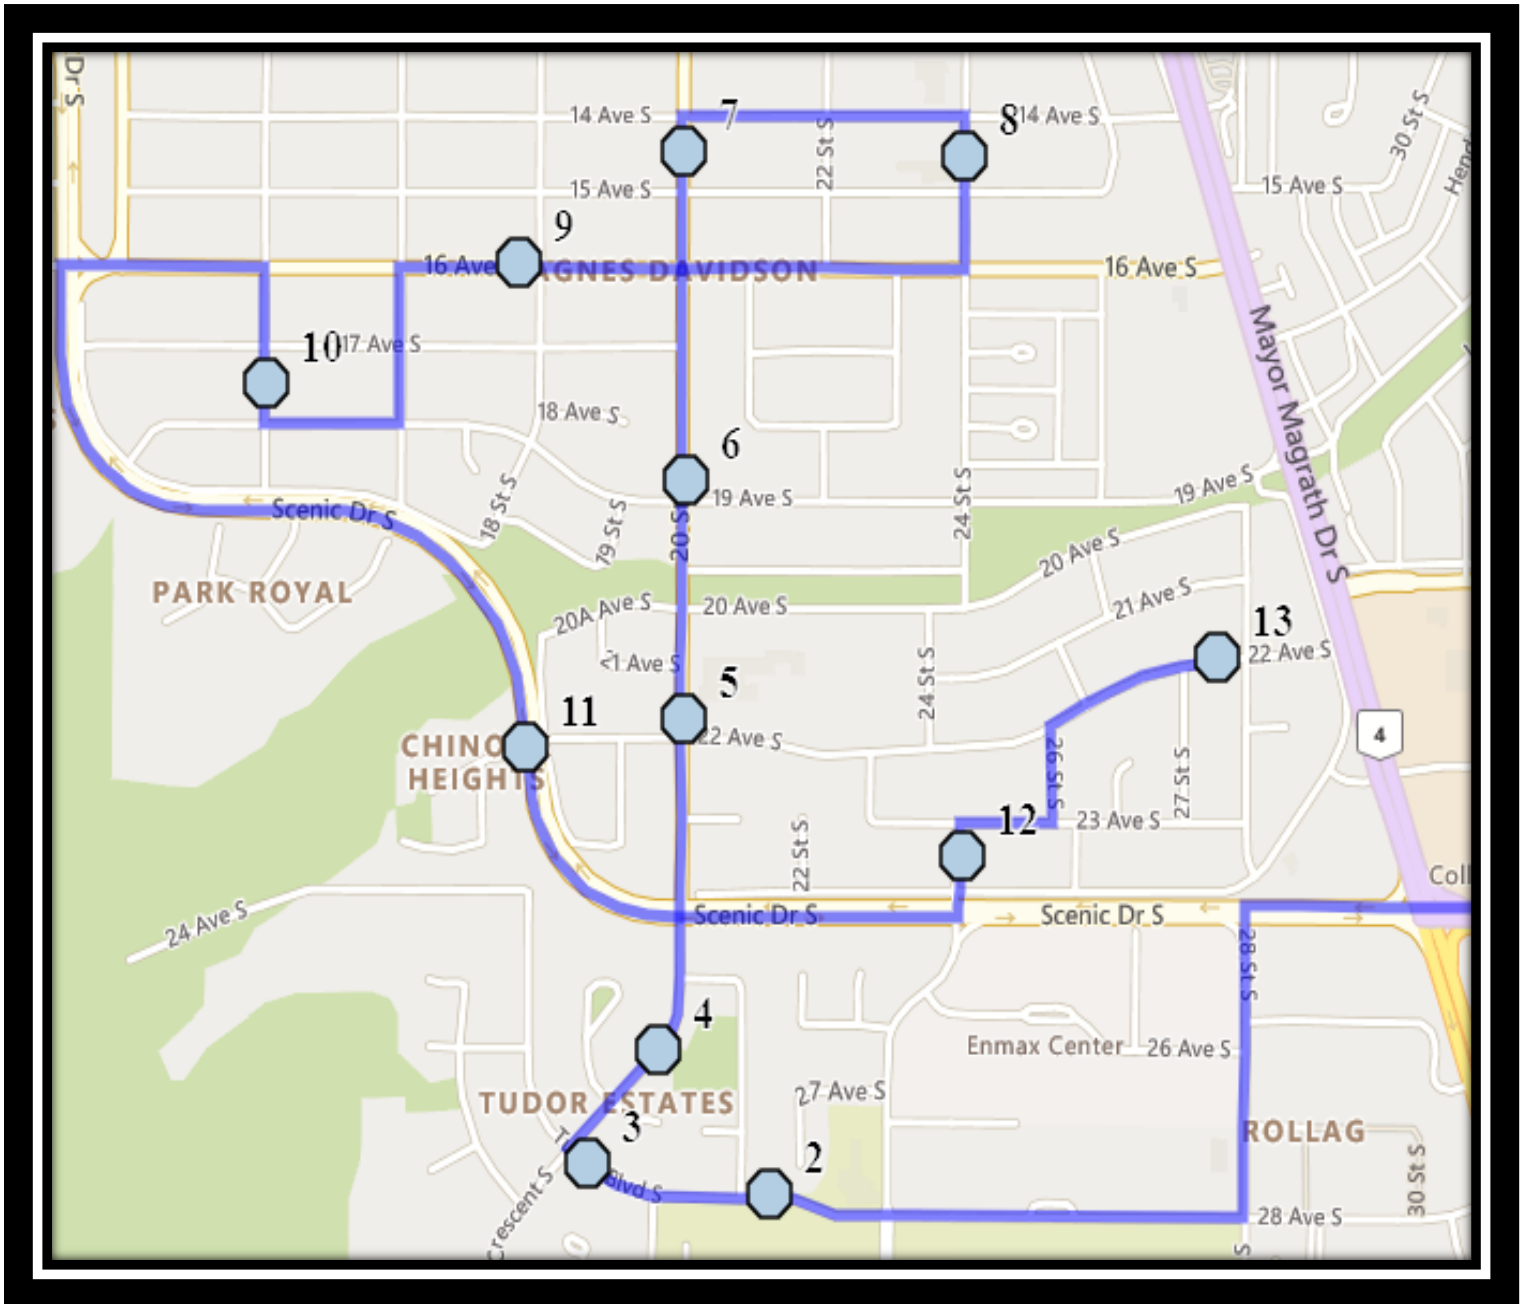

Plaxton S1

REVISED: August 15, 2022

EFFECTIVE: September 6, 2022

Dr. Robert Plaxton Elementary – 4510 Fairmont Gate South – (825) 399-0620

Please arrive 10 minutes before scheduled pick up and drop off times. Times shown may vary due to weather & traffic conditions.

Bus routes and maps are subject to change. For the most up-to-date version, visit www.southland.ca/lethbridge.

Plaxton S1

REVISED: August 15, 2022

EFFECTIVE: September 6, 2022

PM Route

Dr. Robert Plaxton Elementary – 4510 Fairmont Gate South – (825) 399-0620

Plaxton S1

REVISED: August 15, 2022

EFFECTIVE: September 6, 2022

Monday – Friday

- #1 - 8:07 AM - Tudor Blvd South Westbound - east of Tudor Cres at the fence
- #2 - 8:09 AM - Tudor Blvd South Westbound - east of Kings Cres at the driveway
- #3 - 8:10 AM - Tudor Crescent South Northbound - north of Tudor Bay S at walkway
- #4 - 8:11 AM - 20 Street South Northbound - north of 22 Ave S at intersection
- #5 - 8:13 AM - 20 Street South Northbound - north of 19 Ave S at intersection
- #6 - 8:14 AM - 20 Street South Northbound - north of 15 Ave S at alley
- #7 - 8:16 AM - 24 Street South Southbound - north of 15 Ave S at alley
- #8 - 8:18 AM - 16 Ave South Westbound - west of 18 St S at fire hydrant
- #9 - 8:19 AM - 15 Street South Northbound - south of 17 Ave S at alley
- #10 - 8:22 AM - Scenic Heights - north of the intersection at turning lane
- #11 - 8:23 AM - 24 St S South Northbound - north of Scenic Dr at alley
- #12 - 8:25 AM - 22 Ave South Eastbound - west of 28 St S at lamp post
- #13 - 8:30 AM - Dr. Robert Plaxton

#5 - 4:11 PM - 20 Street South Northbound - north of 22 Ave S at intersection

#6 - 4:13 PM - 20 Street South Northbound - north of 19 Ave S at intersection

#7 - 4:14 PM - 20 Street South Northbound - north of 15 Ave S at alley