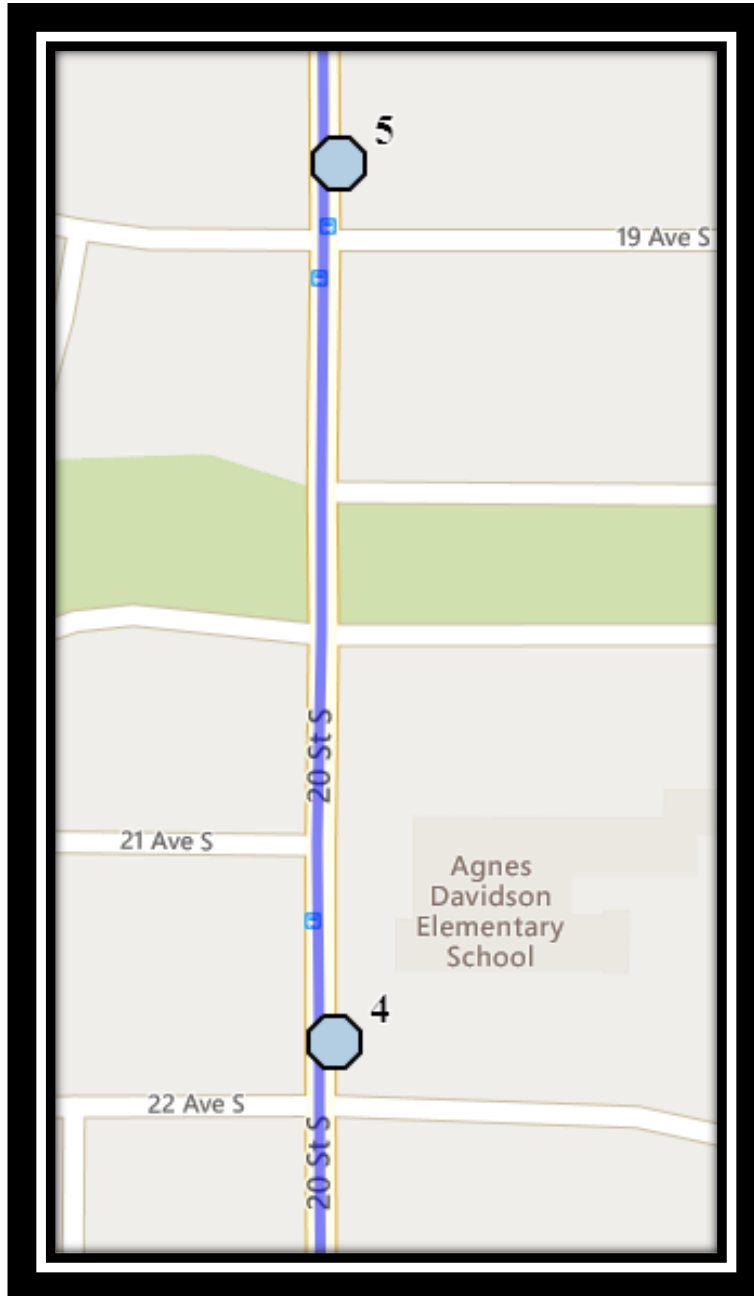

Plaxton S1

REVISED: August 15, 2022

EFFECTIVE: September 6, 2022

AM Route

Dr. Robert Plaxton Elementary – 4510 Fairmont Gate South – (825) 399-0620

Please arrive 10 minutes before scheduled pick up and drop off times. Times shown may vary due to weather & traffic conditions.

Bus routes and maps are subject to change. For the most up-to-date version, visit www.southland.ca/lethbridge.

Plaxton S1

REVISED: August 15, 2022

EFFECTIVE: September 6, 2022

Dr. Robert Plaxton Elementary – 4510 Fairmont Gate South – (825) 399-0620

Plaxton S1

REVISED: August 15, 2022

EFFECTIVE: September 6, 2022

Dr. Robert Plaxton Elementary – 4510 Fairmont Gate South – (825) 399-0620

Please arrive 10 minutes before scheduled pick up and drop off times. Times shown may vary due to weather & traffic conditions.