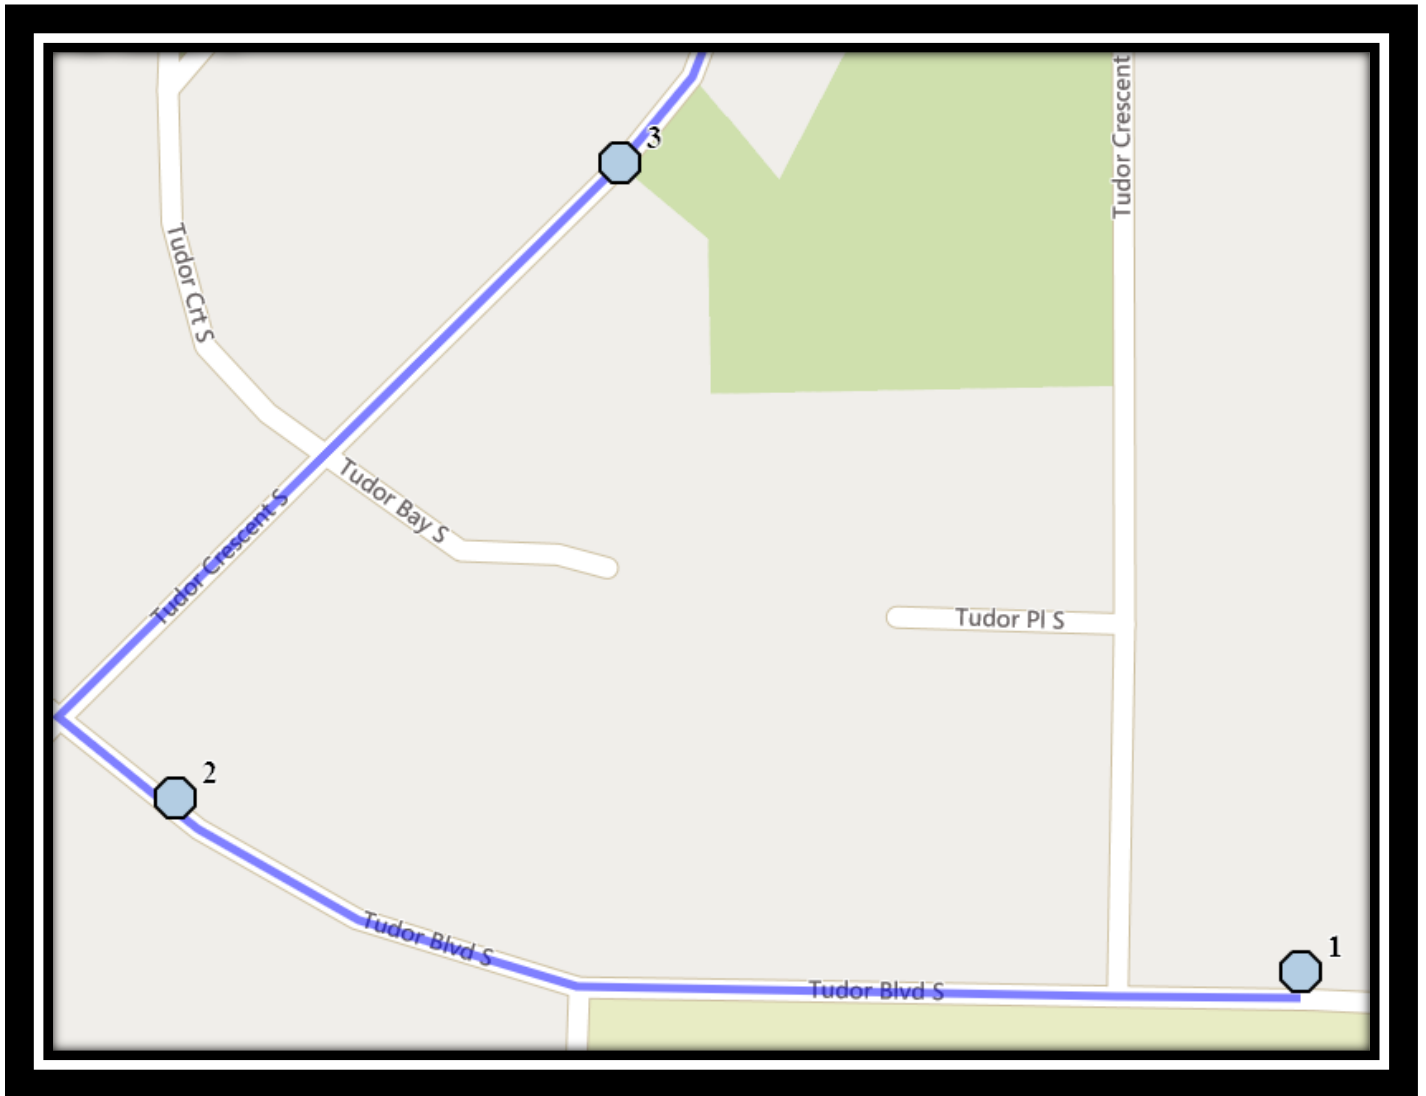

Plaxton S1

REVISED: August 15, 2022

EFFECTIVE: September 6, 2022

Dr. Robert Plaxton Elementary – 4510 Fairmont Gate South – (825) 399-0620

Please arrive 10 minutes before scheduled pick up and drop off times. Times shown may vary due to weather & traffic conditions.

Bus routes and maps are subject to change. For the most up-to-date version, visit www.southland.ca/lethbridge.