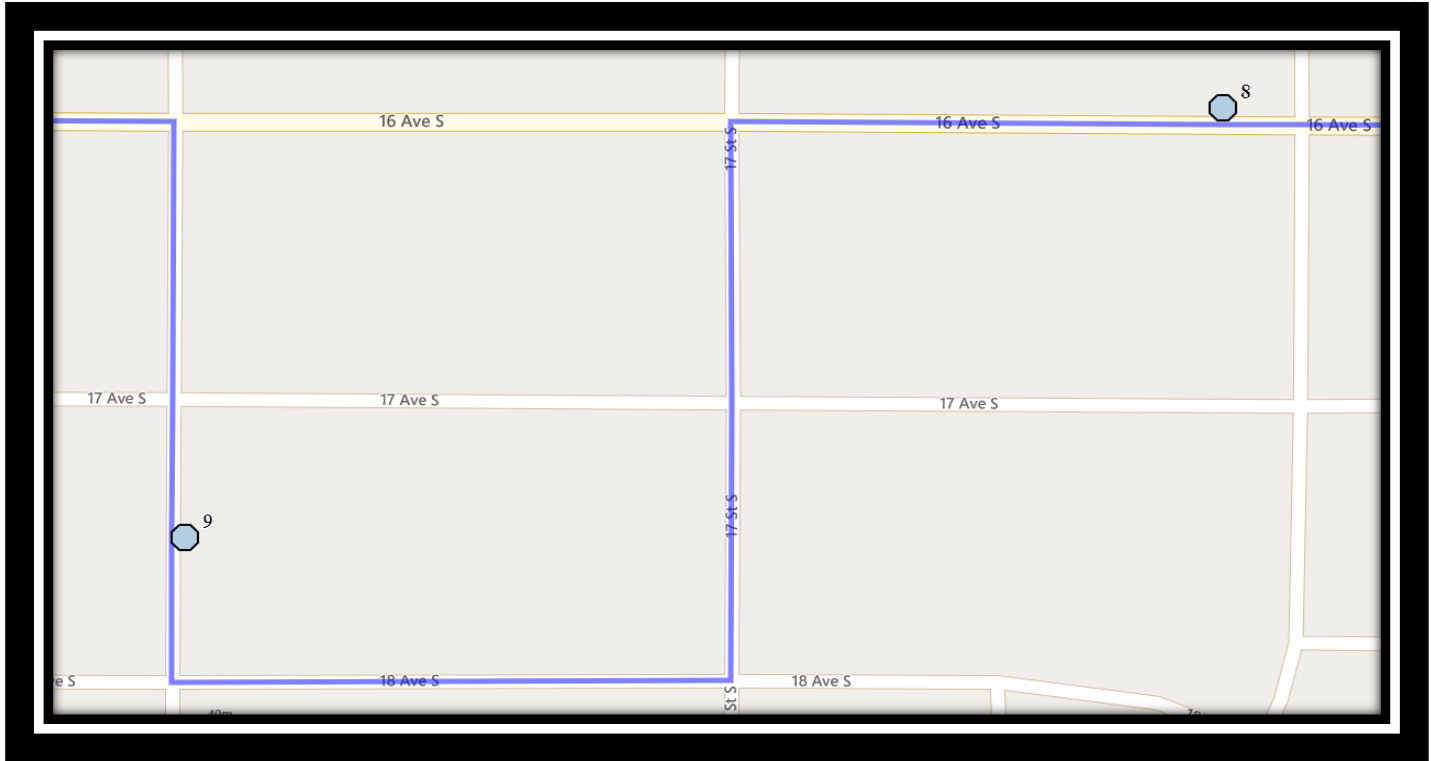

Plaxton S1

REVISED: August 15, 2022

EFFECTIVE: September 6, 2022

Dr. Robert Plaxton Elementary – 4510 Fairmont Gate South – (825) 399-0620

Please arrive 10 minutes before scheduled pick up and drop off times. Times shown may vary due to weather & traffic conditions.

Bus routes and maps are subject to change. For the most up-to-date version, visit www.southland.ca/lethbridge.