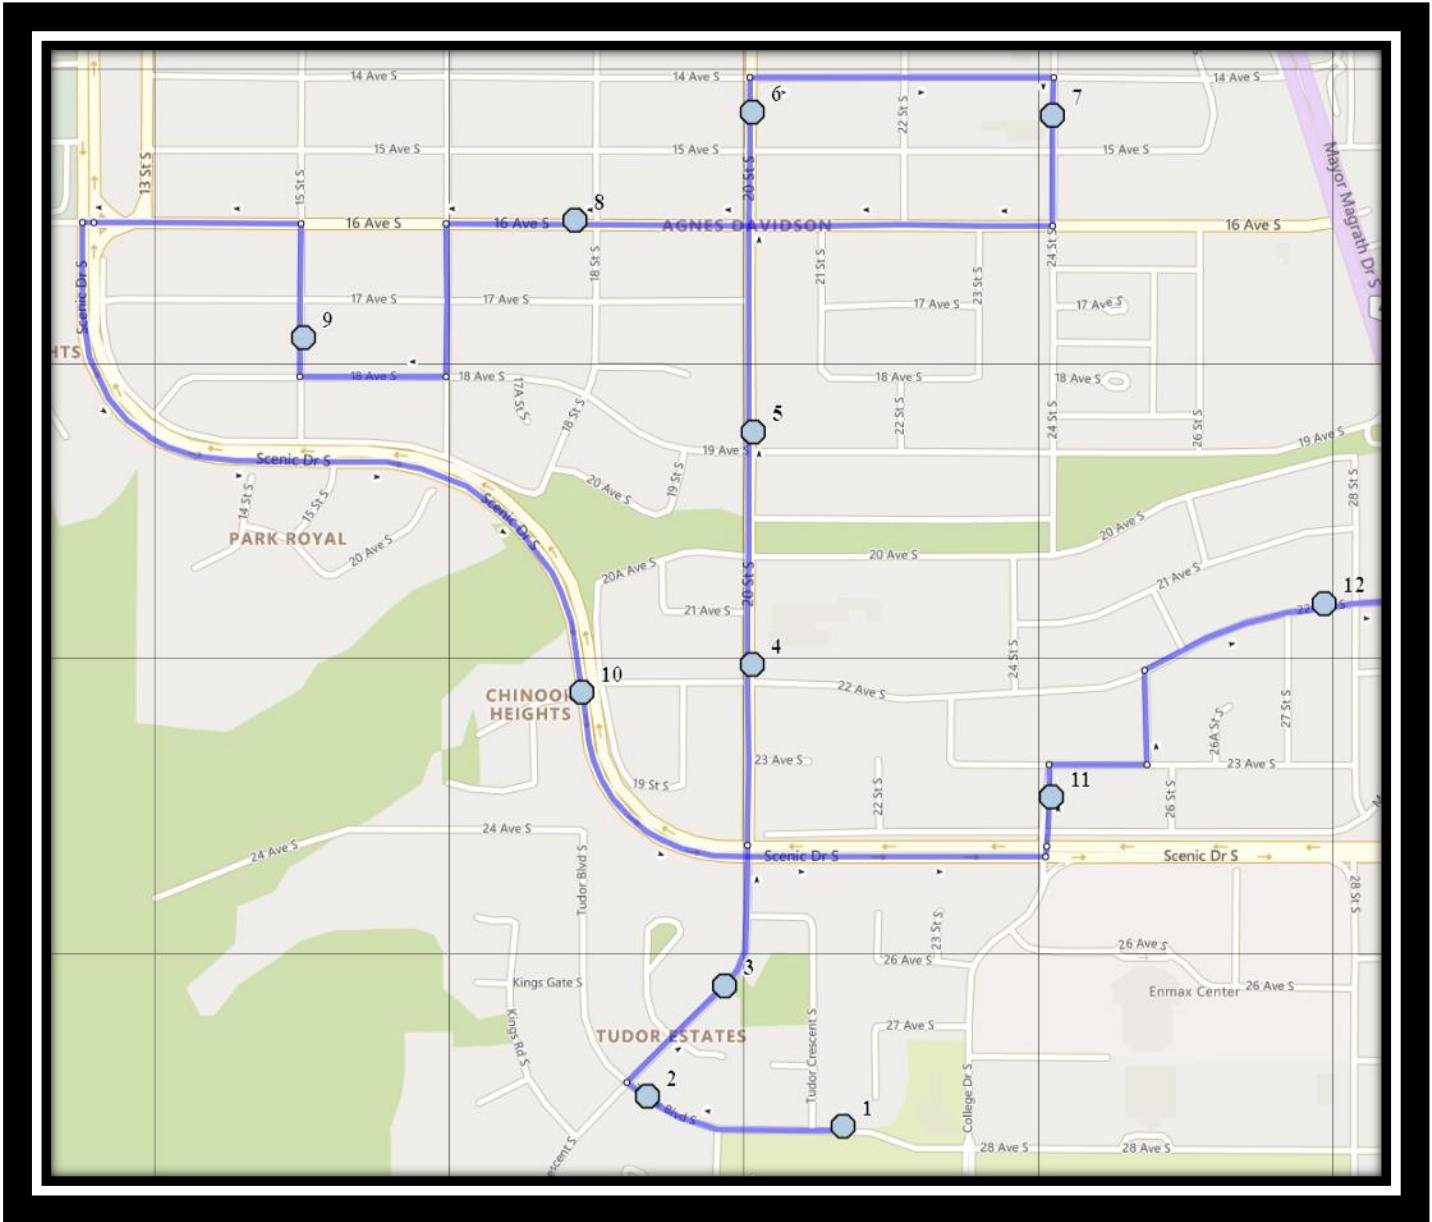

Plaxton S1

REVISED: August 15, 2022

EFFECTIVE: September 6, 2022

AM Route

Dr. Robert Plaxton Elementary – 4510 Fairmont Gate South – (825) 399-0620

Please arrive 10 minutes before scheduled pick up and drop off times. Times shown may vary due to weather & traffic conditions.

Please arrive 10 minutes before scheduled pick up and drop off times. Times shown may vary due to weather & traffic conditions.

Bus routes and maps are subject to change. For the most up-to-date version, visit www.southland.ca/lethbridge.

Plaxton S1

REVISED: August 15, 2022

EFFECTIVE: September 6, 2022

Dr. Robert Plaxton Elementary – 4510 Fairmont Gate South – (825) 399-0620

Please arrive 10 minutes before scheduled pick up and drop off times. Times shown may vary due to weather & traffic conditions.

#8 - 4:16 PM - 24 Street South Southbound - north of 15 Ave S at alley

#9 - 4:18 PM - 16 Ave South Westbound - west of 18 St S at fire hydrant

#10 - 4:19 PM - 15 Street South Northbound - south of 17 Ave S at alley