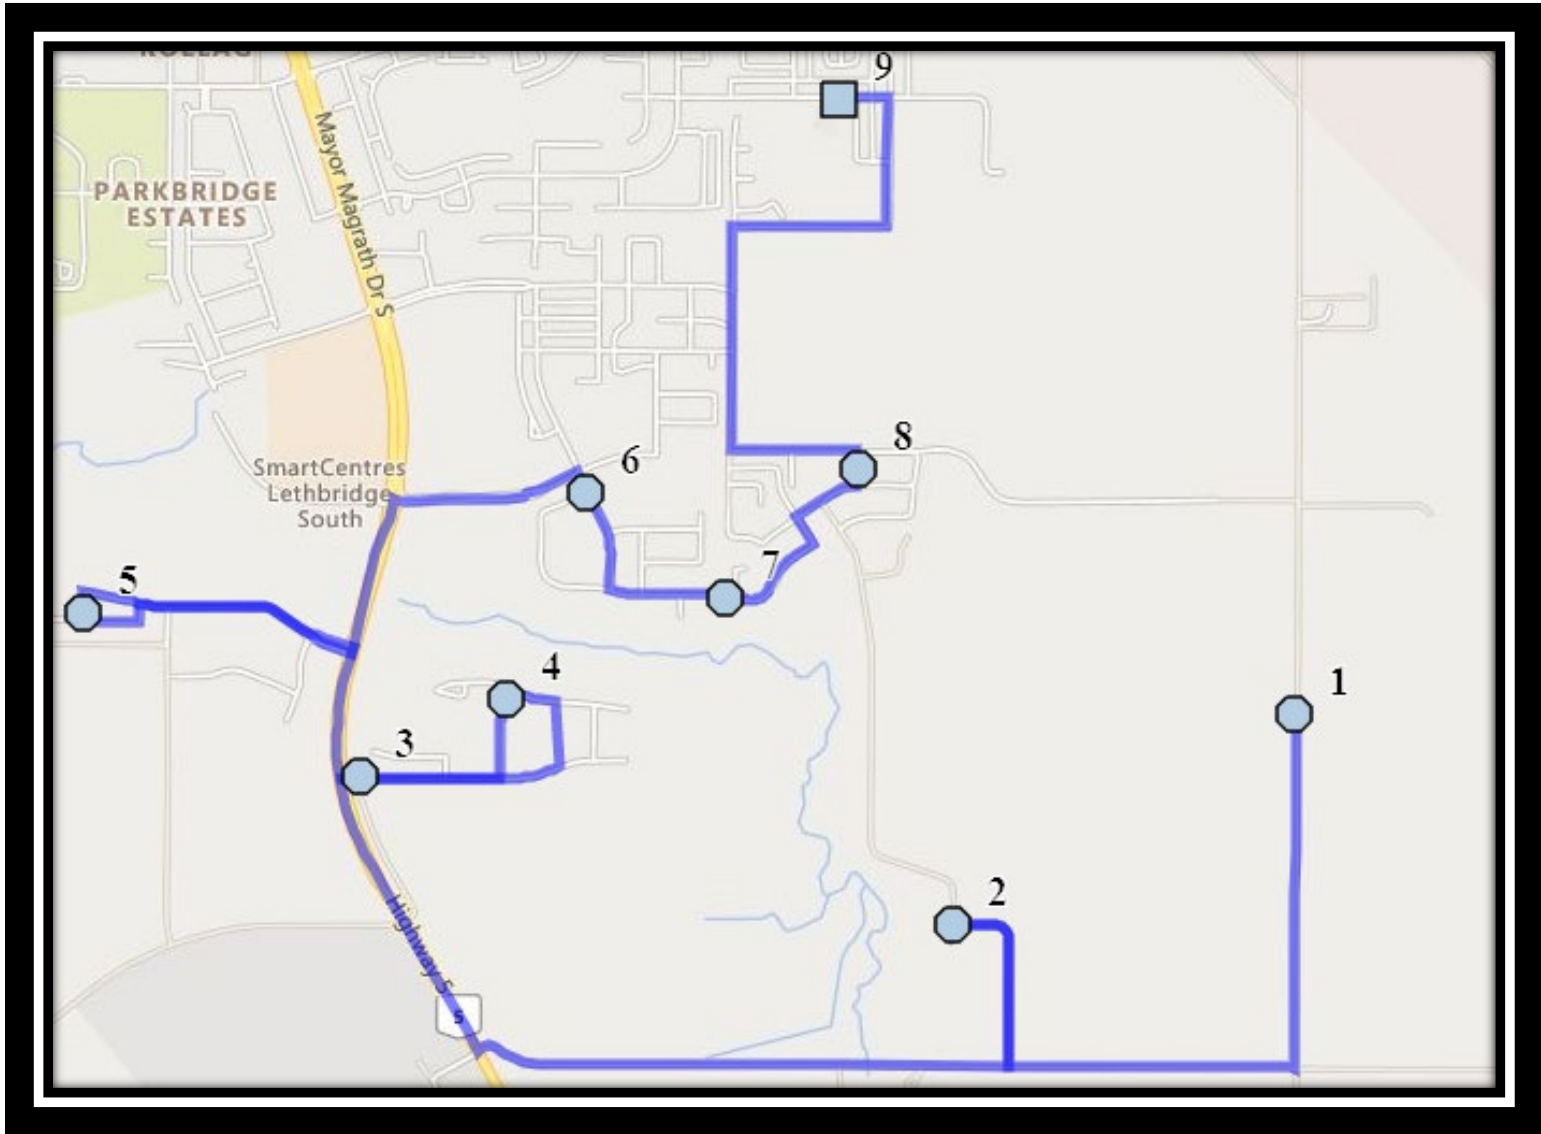

Plaxton S2

REVISED: August 15, 2022

EFFECTIVE: September 6, 2022

AM Route

Dr. Robert Plaxton Elementary – 4510 Fairmont Gate South – (825) 399-0620

Please arrive 10 minutes before scheduled pick up and drop off times. Times shown may vary due to weather & traffic conditions.

Plaxton S2

REVISED: August 15, 2022

EFFECTIVE: September 6, 2022

PM Route

Dr. Robert Plaxton Elementary – 4510 Fairmont Gate South – (825) 399-0620

Please arrive 10 minutes before scheduled pick up and drop off times. Times shown may vary due to weather & traffic conditions.

#5 - 8:17 AM - Sandstone Way South Southbound - between driveways

#6 - 8:20 AM - Sixmile Road South Southbound - south of Southgate Blvd at mailboxes

#7 - 8:22 AM - Sixmile Ridges South Eastbound - west of intersection with Sixmile cove

#8 - 8:25 AM - Sixmile Way South Northbound - south of 40 Ave at alley

#9 - 8:30 AM - Dr. Robert Plaxton

Monday - Thursday

#1 - 3:57 PM - Dr. Robert Plaxton

#2 - 4:05 PM - 58 Street South Southbound

#3 - 4:10 PM - 43 Street South Southbound