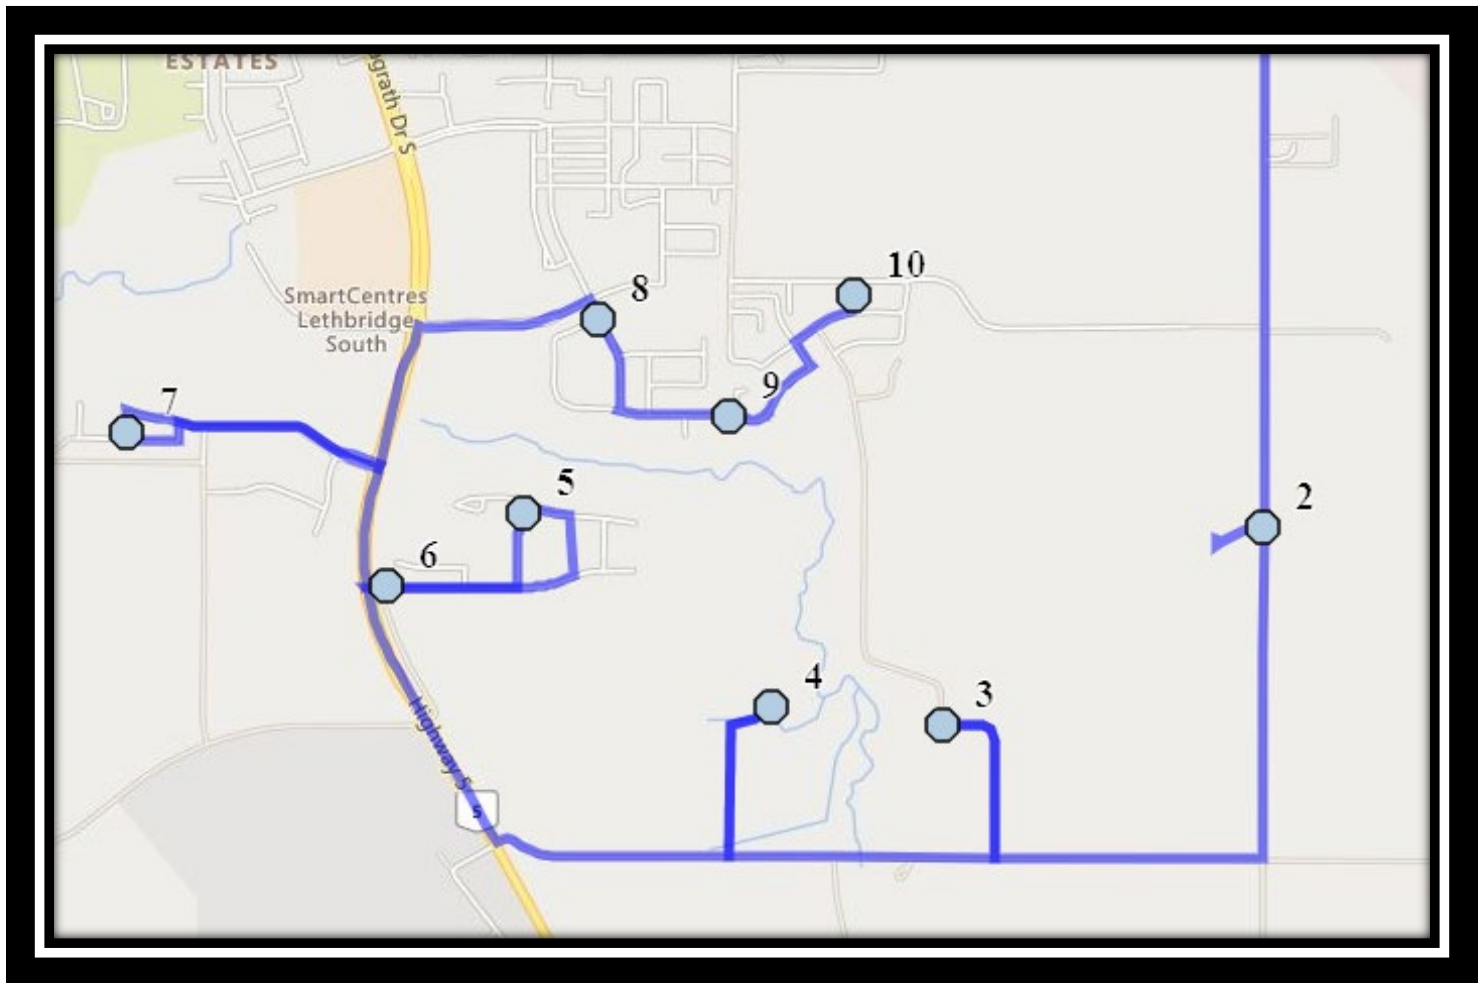

Plaxton S2

REVISED: August 15, 2022

EFFECTIVE: September 6, 2022

AM Route

Dr. Robert Plaxton Elementary – 4510 Fairmont Gate South – (825) 399-0620

Please arrive 10 minutes before scheduled pick up and drop off times. Times shown may vary due to weather & traffic conditions.

Bus routes and maps are subject to change. For the most up-to-date version, visit www.southland.ca/lethbridge.

Plaxton S2

REVISED: August 15, 2022

EFFECTIVE: September 6, 2022

Dr. Robert Plaxton Elementary – 4510 Fairmont Gate South – (825) 399-0620

Plaxton S2

REVISED: August 15, 2022

EFFECTIVE: September 6, 2022

PM Route

Dr. Robert Plaxton Elementary – 4510 Fairmont Gate South – (825) 399-0620

Please arrive 10 minutes before scheduled pick up and drop off times. Times shown may vary due to weather & traffic conditions.

#8 - 8:25 AM - Sixmile Way South Northbound - south of 40 Ave at alley

#9 - 8:30 AM - Dr. Robert Plaxton

Monday - Thursday

#1 - 3:57 PM - Dr. Robert Plaxton

#2 - 4:05 PM - 58 Street South Southbound

#3 - 4:10 PM - 43 Street South Southbound