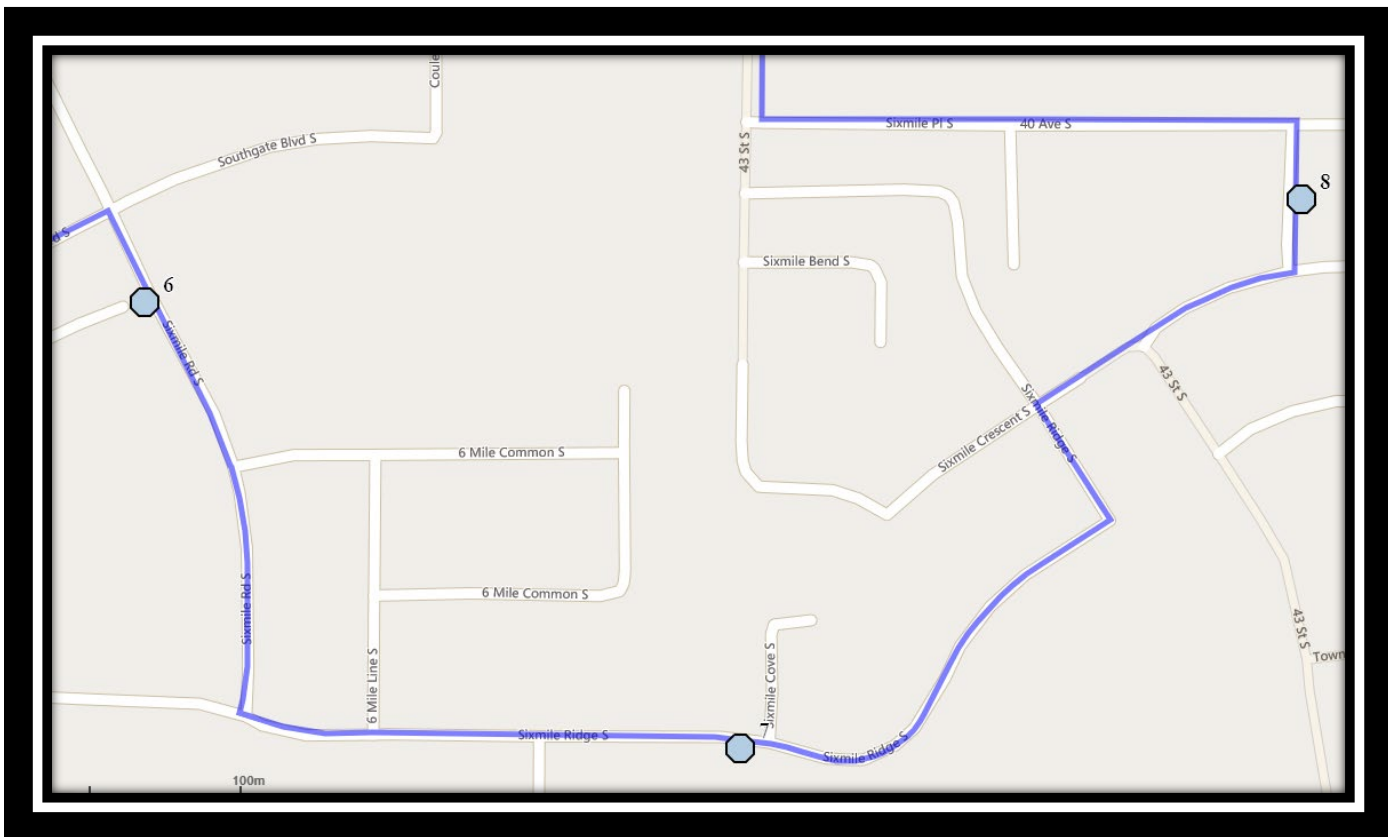

Plaxton S2

REVISED: August 15, 2022

EFFECTIVE: September 6, 2022

Dr. Robert Plaxton Elementary – 4510 Fairmont Gate South – (825) 399-0620

Please arrive 10 minutes before scheduled pick up and drop off times. Times shown may vary due to weather & traffic conditions.

Bus routes and maps are subject to change. For the most up-to-date version, visit www.southland.ca/lethbridge.