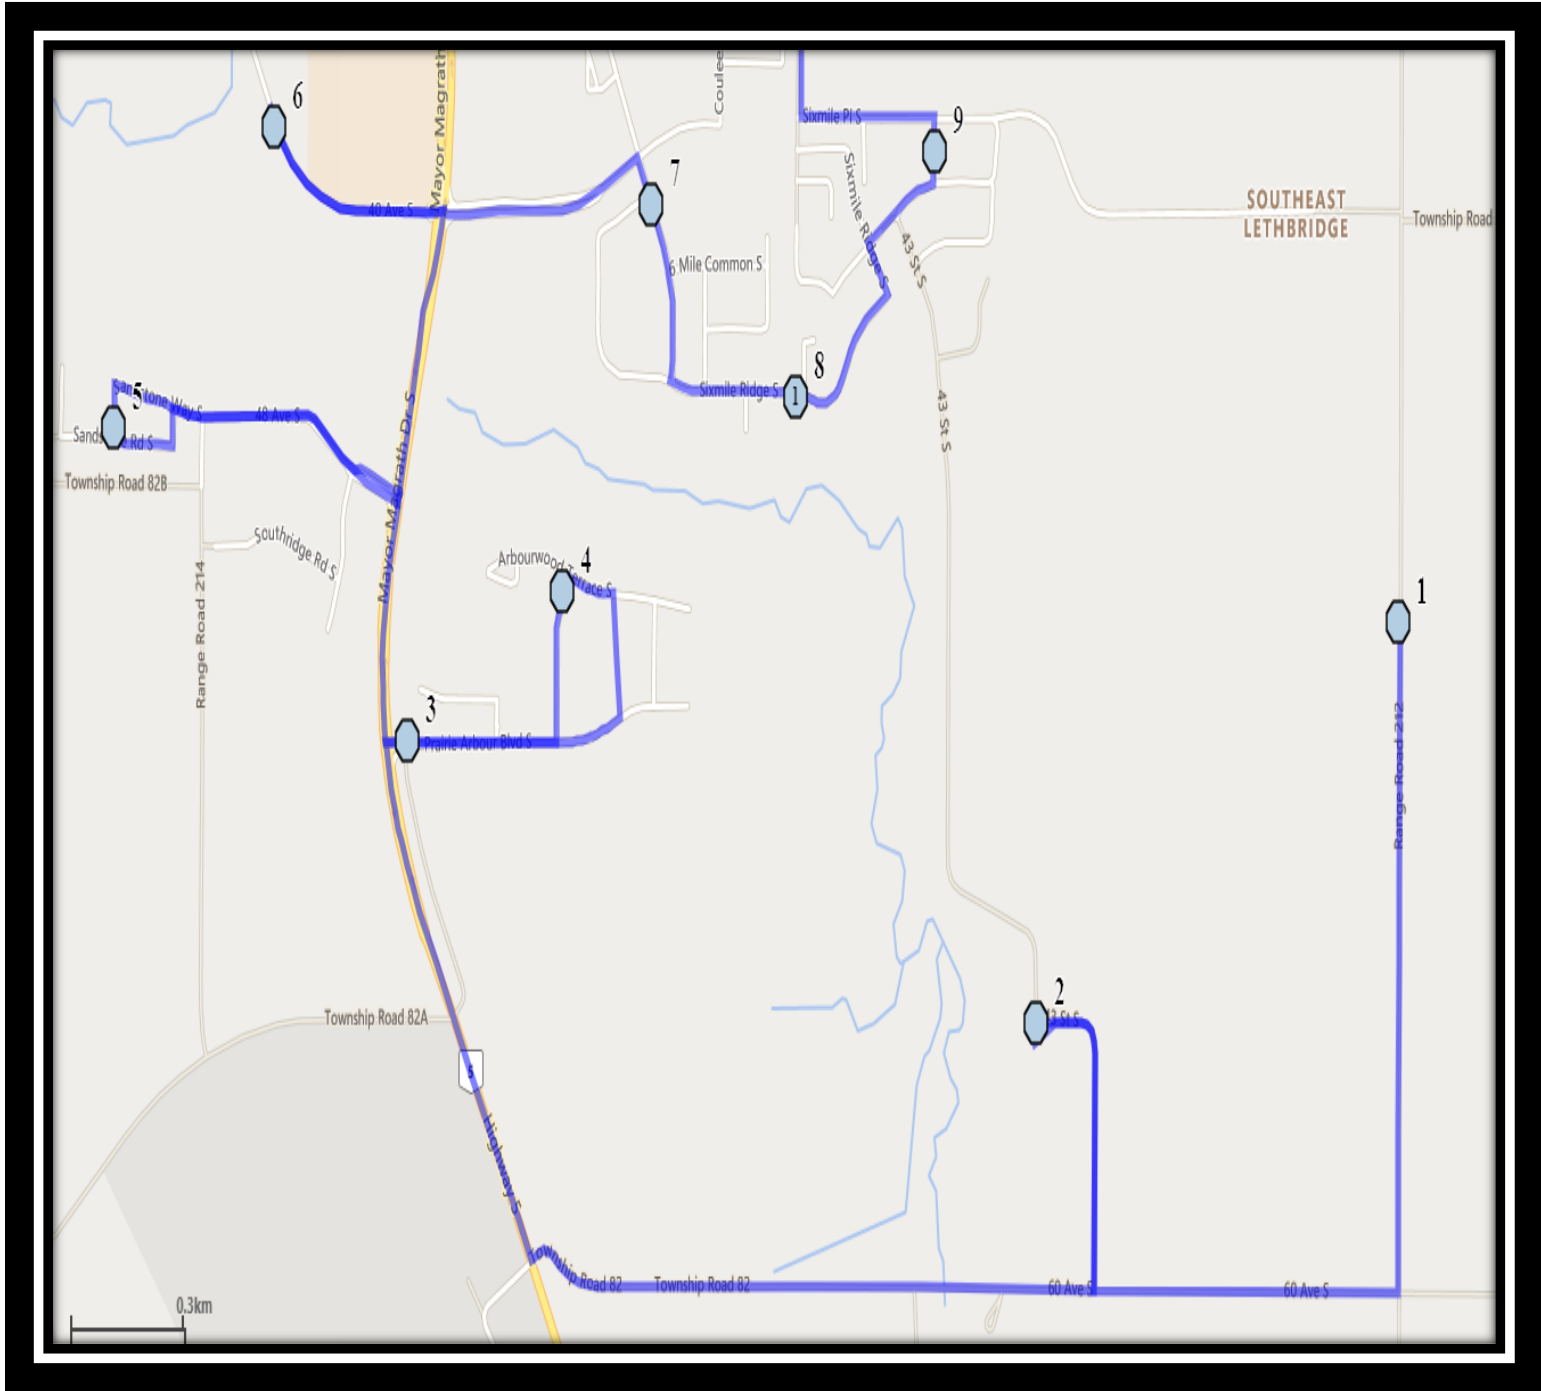

# Plaxton S2

REVISED: August 30, 2022

EFFECTIVE: September 6, 2022

PM Route Same As AM

## **Dr. Robert Plaxton Elementary – 4510 Fairmont Gate South – (825) 399-0620**

Please arrive 10 minutes before scheduled pick up and drop off times. Times shown may vary due to weather & traffic conditions.

#5 - 8:15 AM - Sandstone Way South Southbound - between driveways

#6 - 8:18 AM - 40 Ave S, southbound after run around

#7 - 8:20 AM - Sixmile Road South Southbound - south of Southgate Blvd at mailboxes