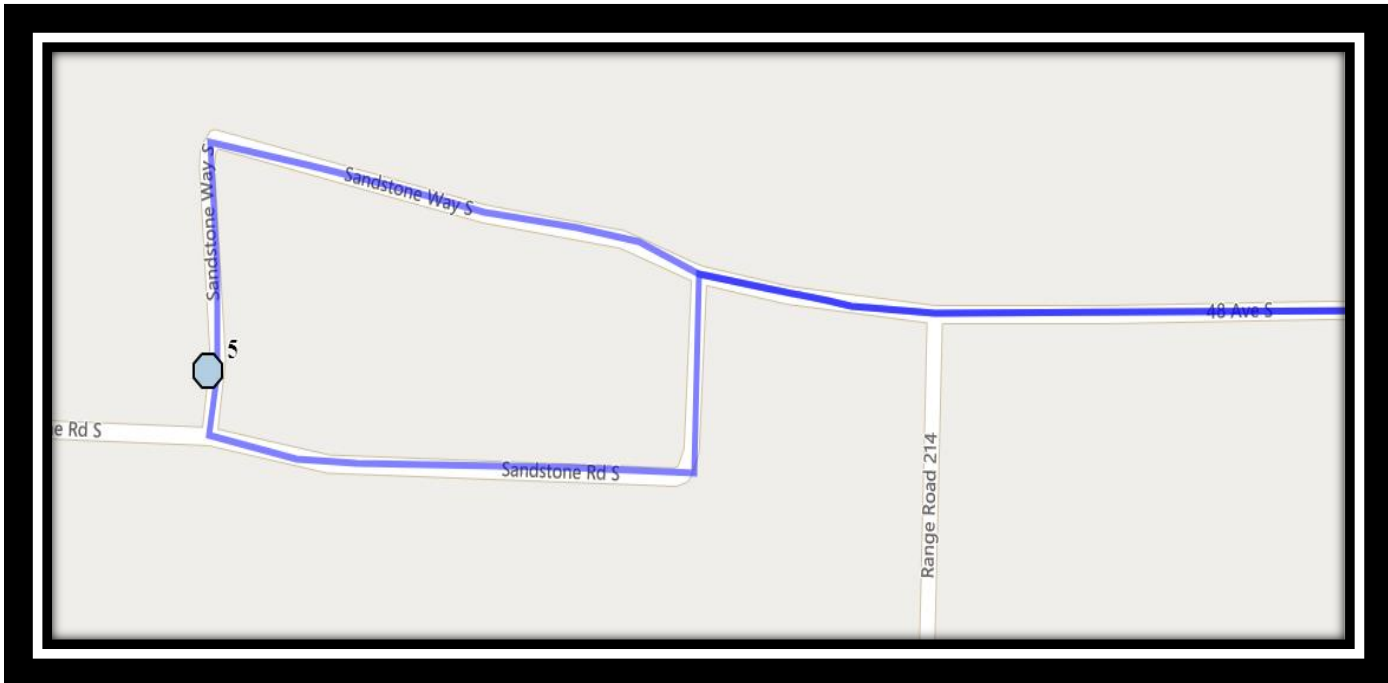

Plaxton S2

REVISED: August 30, 2022

EFFECTIVE: September 6, 2022

Dr. Robert Plaxton Elementary – 4510 Fairmont Gate South – (825) 399-0620

Please arrive 10 minutes before scheduled pick up and drop off times. Times shown may vary due to weather & traffic conditions.

Bus routes and maps are subject to change. For the most up-to-date version, visit www.southland.ca/lethbridge.