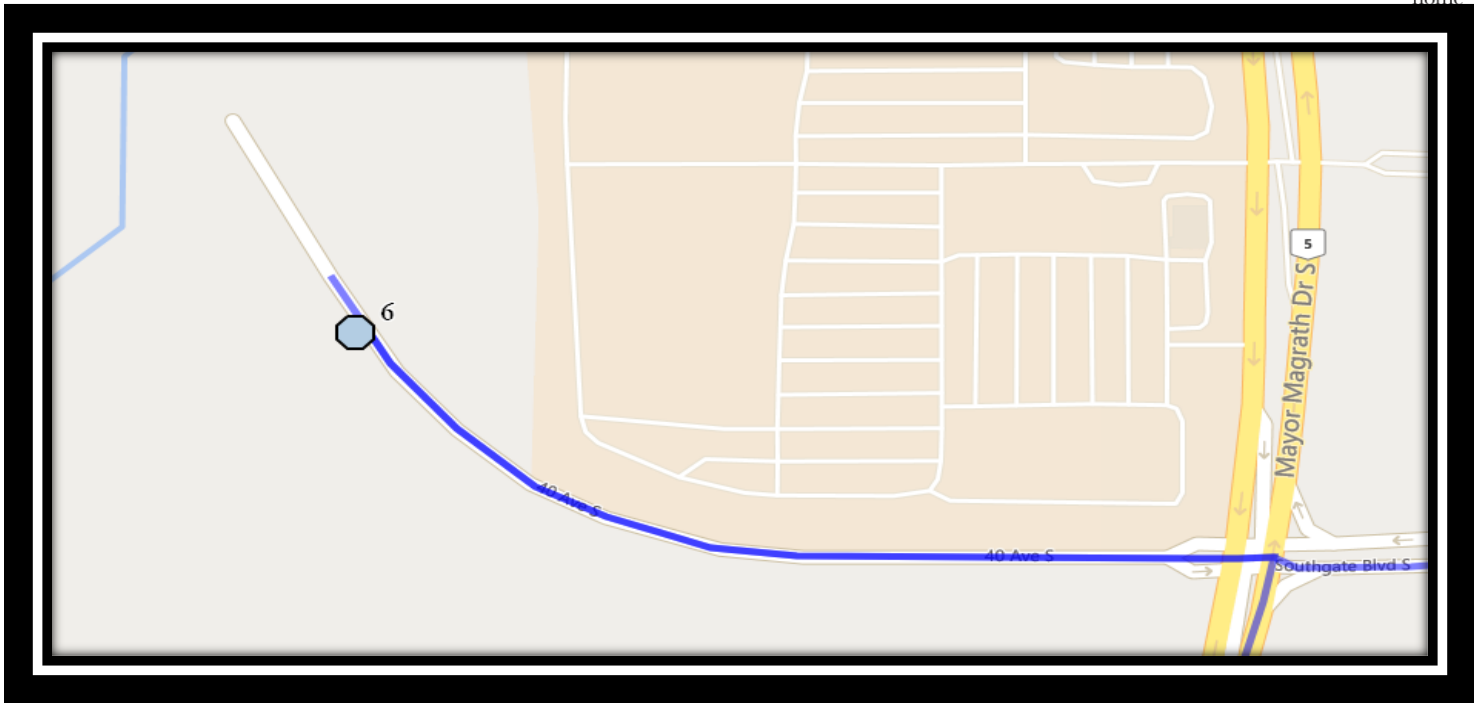

Plaxton S2

REVISED: August 30, 2022

EFFECTIVE: September 6, 2022

Dr. Robert Plaxton Elementary – 4510 Fairmont Gate South – (825) 399-0620

Please arrive 10 minutes before scheduled pick up and drop off times. Times shown may vary due to weather & traffic conditions.

Bus routes and maps are subject to change. For the most up-to-date version, visit www.southland.ca/lethbridge.