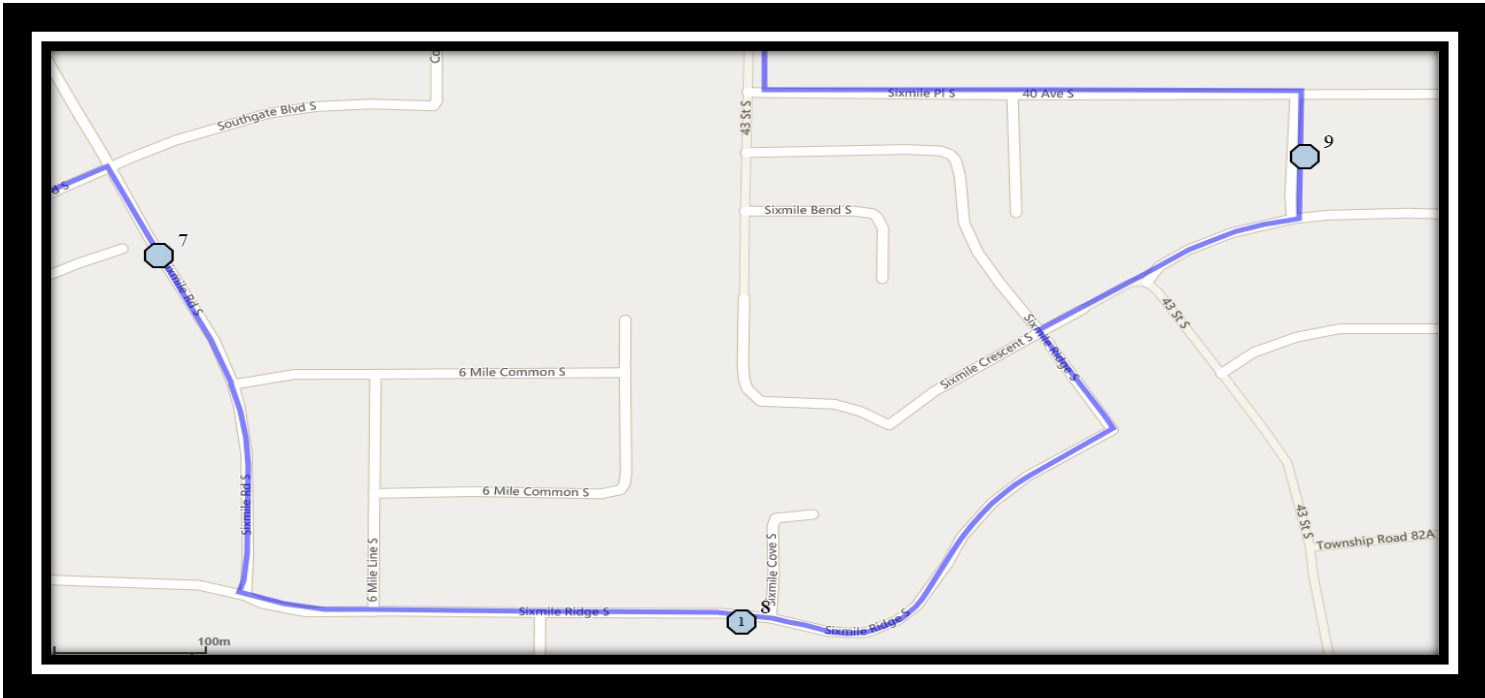

Plaxton S2

REVISED: August 30, 2022

EFFECTIVE: September 6, 2022

Dr. Robert Plaxton Elementary – 4510 Fairmont Gate South – (825) 399-0620

Please arrive 10 minutes before scheduled pick up and drop off times. Times shown may vary due to weather & traffic conditions.

Bus routes and maps are subject to change. For the most up-to-date version, visit www.southland.ca/lethbridge.