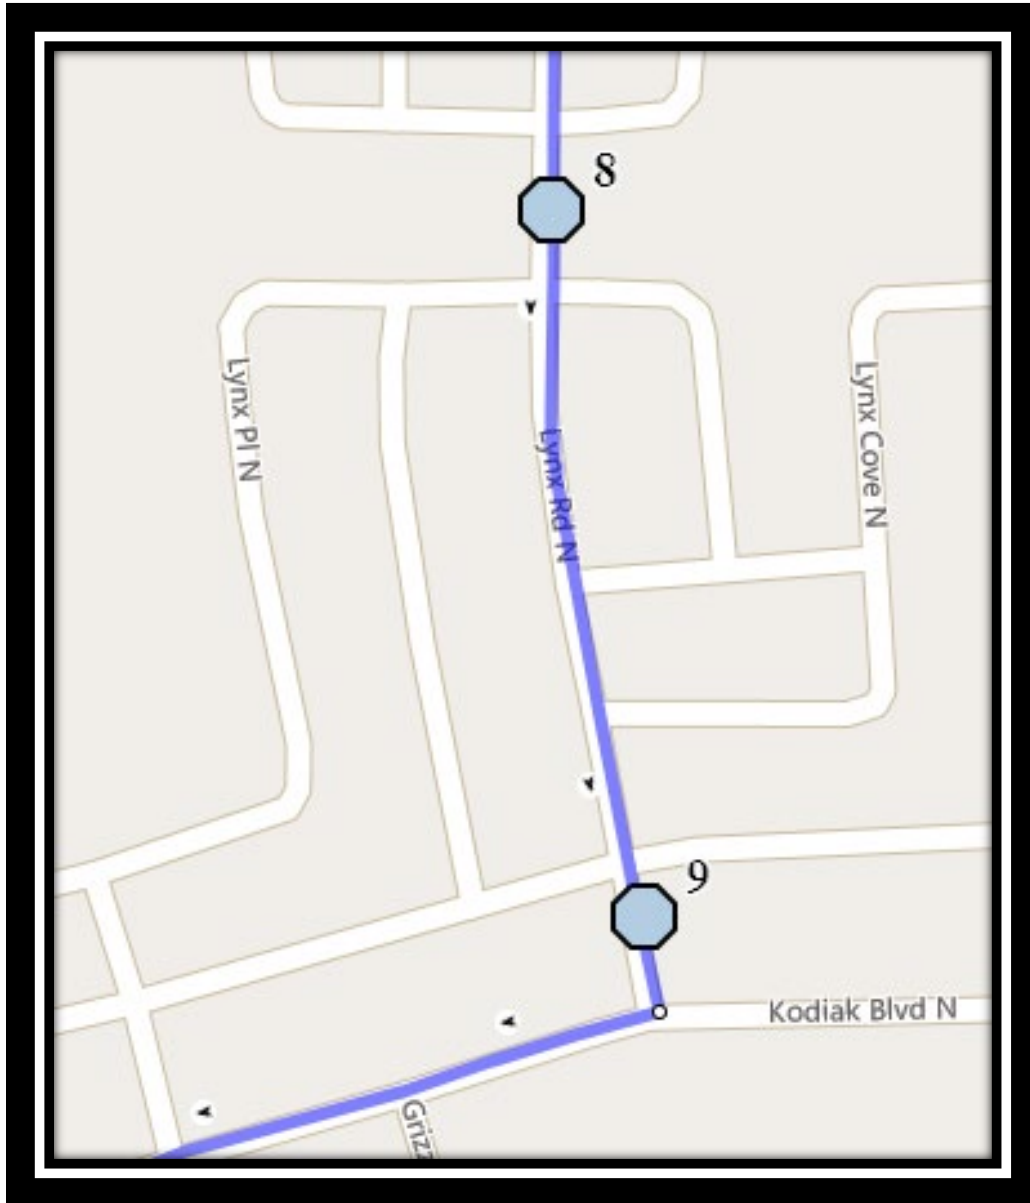

St. Teresa N1

REVISED: August 15, 2022

EFFECTIVE: August 31, 2022

St. Teresa of Calcutta – 235 Mildred Dobbs Blvd North – (587) 787-1490

Please arrive 10 minutes before scheduled pick up and drop off times. Times shown may vary due to weather & traffic conditions.

#7 - 12:54 PM - Greywolf Road North Eastbound - west of Lynx Rd walkway entrance

#8 - 12:55 PM - Lynx Road North Southbound - south of Blackwolf near power box

#9 - 12:56 PM - Lynx Road North Southbound - south of Lynx Terrace at mailboxes

#10 - 12:56 PM - Lynx Road North Southbound - north of Kodiak at ally

St. Teresa of Calcutta – 235 Mildred Dobbs Blvd North – (587) 787-1490

Please arrive 10 minutes before scheduled pick up and drop off times. Times shown may vary due to weather & traffic conditions.