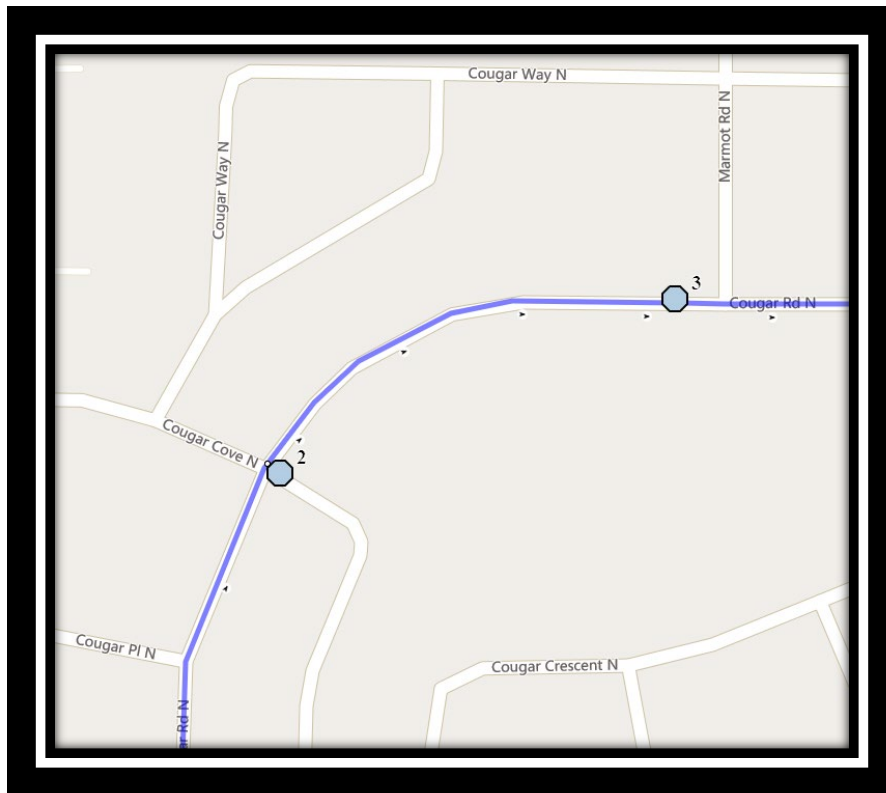

St. Teresa N1

REVISED: August 15, 2022
EFFECTIVE: August 31, 2022

PM Route Same Direction as AM

St. Teresa of Calcutta – 235 Mildred Dobbs Blvd North – (587) 787-1490

Please arrive 10 minutes before scheduled pick up and drop off times. Times shown may vary due to weather & traffic conditions.
Bus routes and maps are subject to change. For the most up-to-date version, visit www.southland.ca/lethbridge.

St. Teresa N1

REVISED: August 15, 2022

EFFECTIVE: August 31, 2022

St. Teresa of Calcutta – 235 Mildred Dobbs Blvd North – (587) 787-1490

Please arrive 10 minutes before scheduled pick up and drop off times. Times shown may vary due to weather & traffic conditions.

#7 - 12:54 PM - Greywolf Road North Eastbound - west of Lynx Rd walkway entrance

#8 - 12:55 PM - Lynx Road North Southbound - south of Blackwolf near power box

#9 - 12:56 PM - Lynx Road North Southbound - south of Lynx Terrace at mailboxes

#10 - 12:56 PM - Lynx Road North Southbound - north of Kodiak at ally

St. Teresa of Calcutta – 235 Mildred Dobbs Blvd North – (587) 787-1490

Please arrive 10 minutes before scheduled pick up and drop off times. Times shown may vary due to weather & traffic conditions.