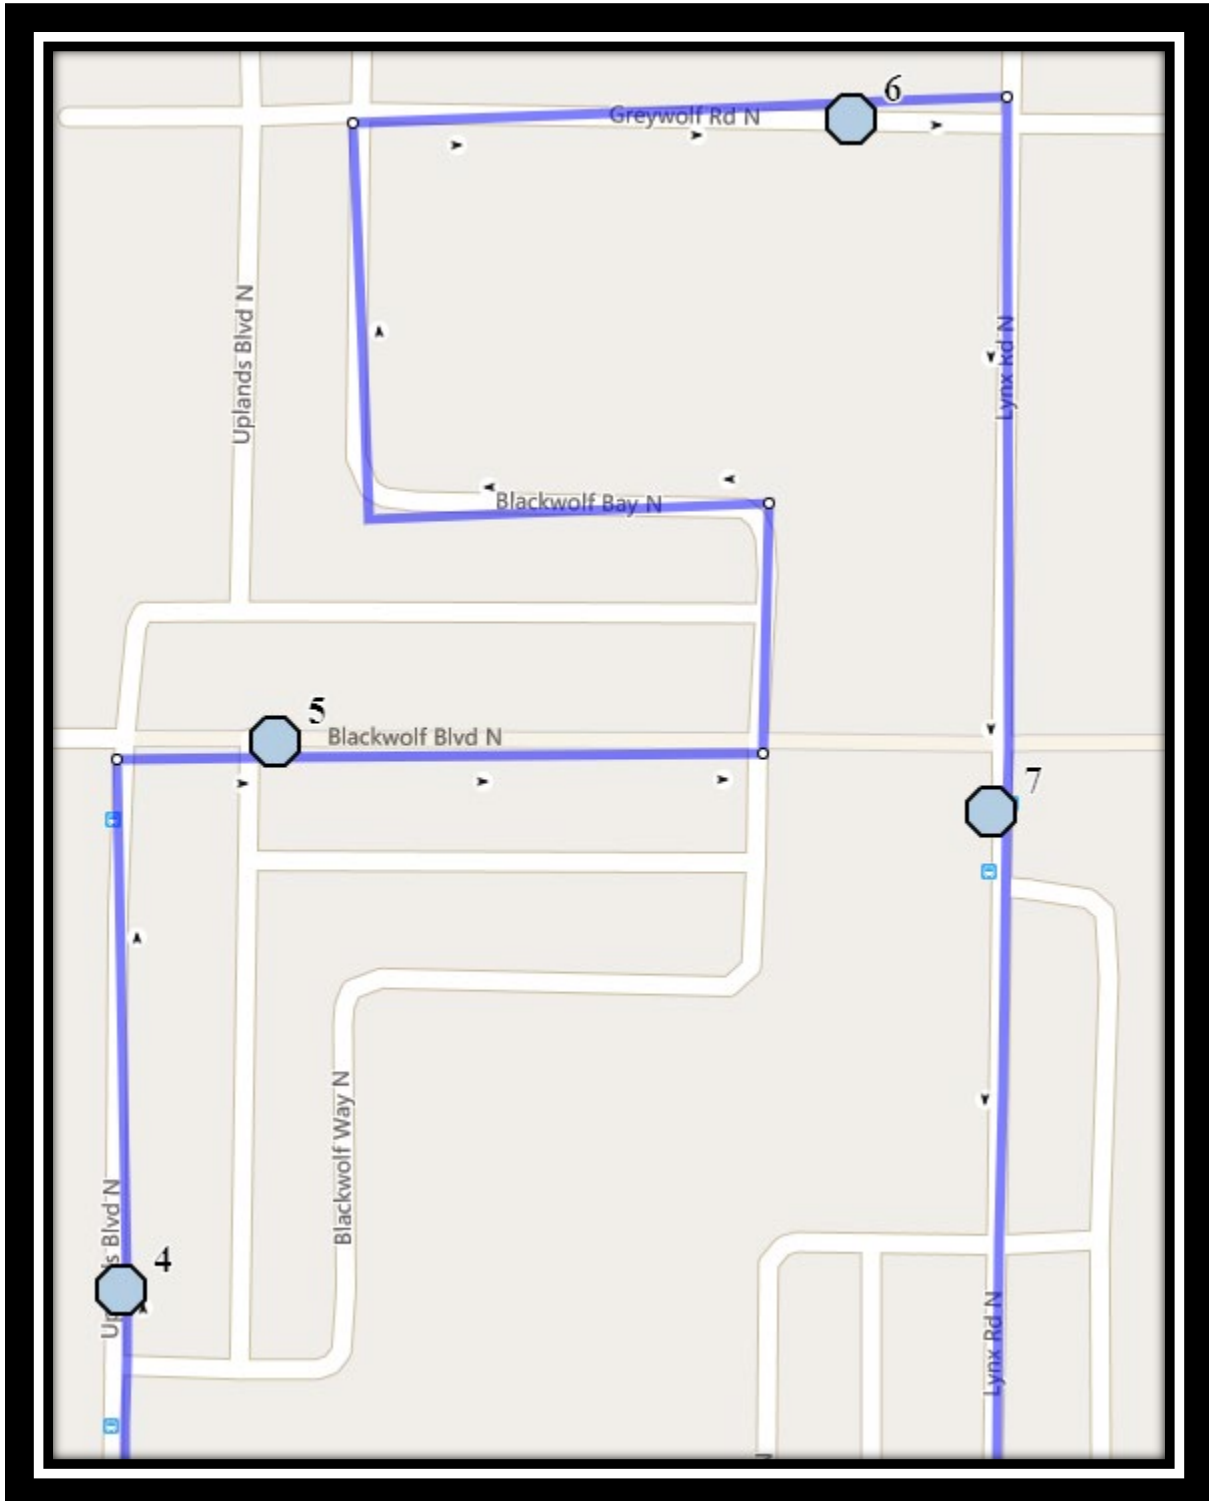

St. Teresa N1

REVISED: August 15, 2022

EFFECTIVE: August 31, 2022

St. Teresa of Calcutta – 235 Mildred Dobbs Blvd North – (587) 787-1490

Please arrive 10 minutes before scheduled pick up and drop off times. Times shown may vary due to weather & traffic conditions.

Bus routes and maps are subject to change. For the most up-to-date version, visit www.southland.ca/lethbridge.