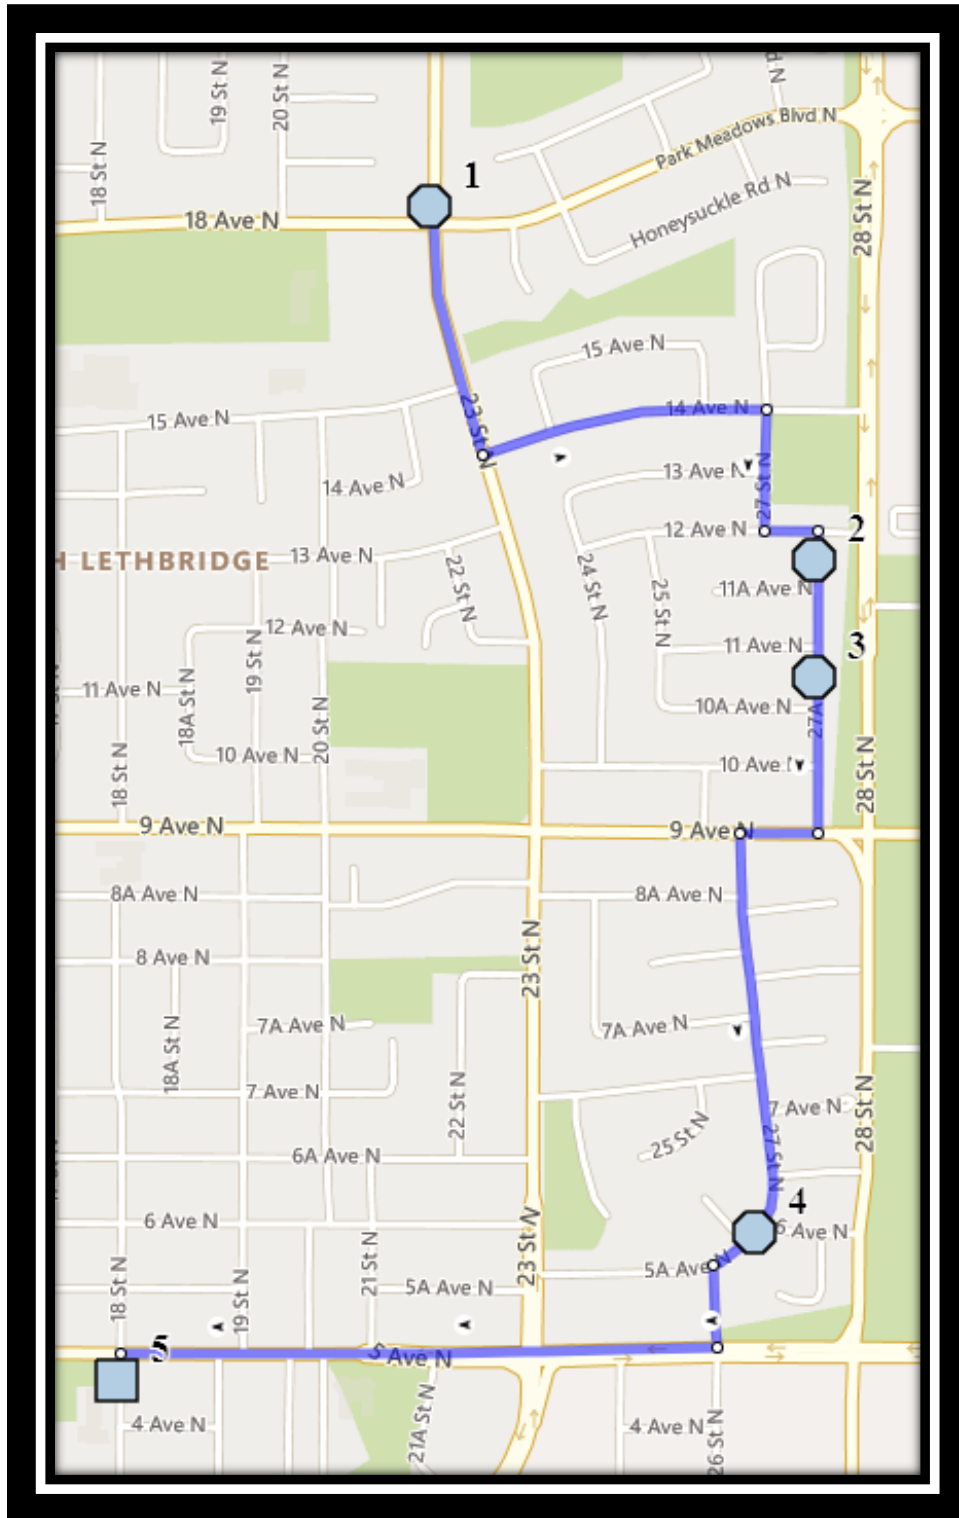

Westminster

REVISED: August 15, 2022

EFFECTIVE: September 6, 2022

PM Route Same Direction as AM

Westminster Middle School – 402 18 Street North – (403) 327-4169

Please arrive 10 minutes before scheduled pick up and drop off times. Times shown may vary due to weather & traffic conditions. Bus routes and maps are subject to change. For the most up-to-date version, visit www.southland.ca/lethbridge.