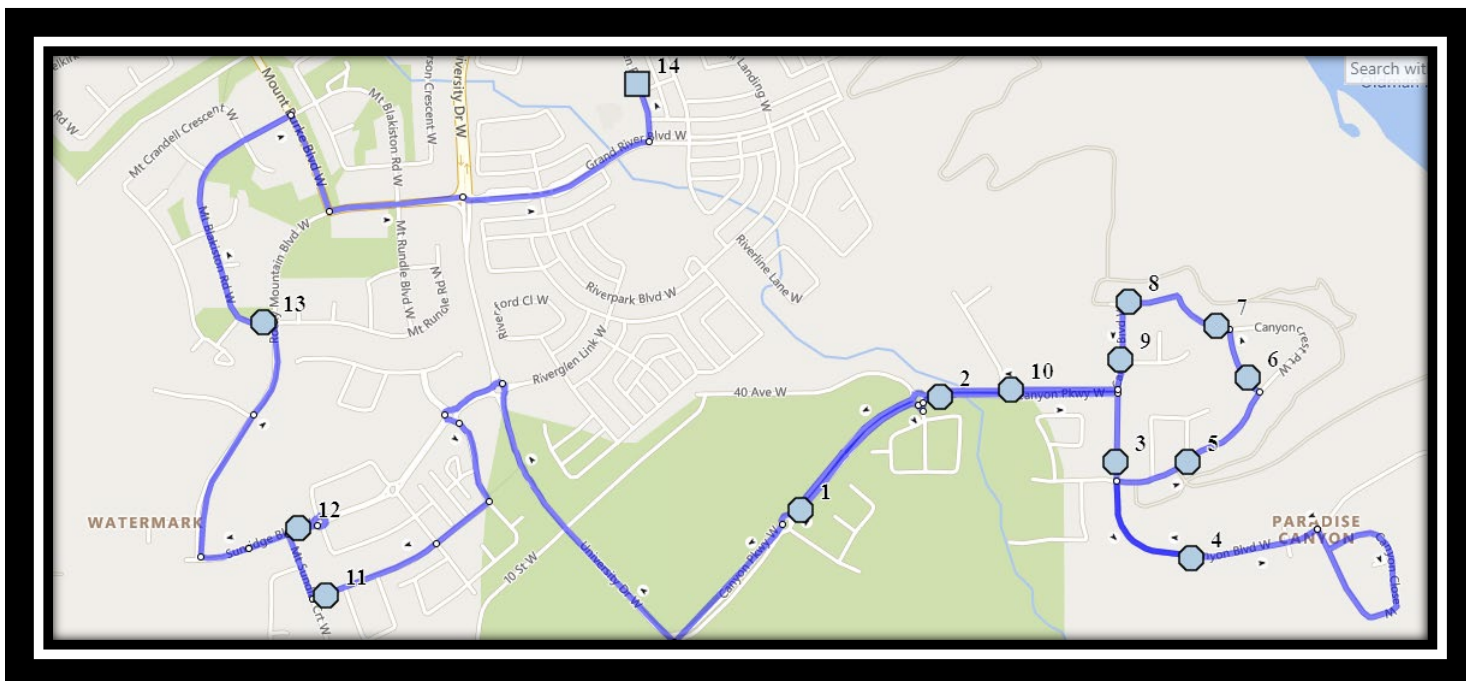

St. Pats W3

REVISED: August 15, 2022

EFFECTIVE: August 31, 2022

PM Route Reverse of AM

St. Patrick Fine Arts – 80 Rivergreen Road West – (403) 327-4386

Please arrive 10 minutes before scheduled pick up and drop off times. Times shown may vary due to weather & traffic conditions.
Bus routes and maps are subject to change. For the most up-to-date version, visit www.southland.ca/lethbridge.

St. Pats W3

REVISED: August 15, 2022

EFFECTIVE: August 31, 2022

Monday to Friday

#1 - 8:04 AM - Canyon Parkway West Eastbound - east of Canyon Ridge at second lamp post

#2 - 8:05 AM - Canyon Parkway West Eastbound - east of Canyon Estates Lane power boxes

#3 - 8:06 AM - Canyon Blvd West Southbound - north of Canyon Landing at power boxes

#4 - 8:11 AM - Canyon Blvd West Eastbound - walkway entrance

#5 - 8:12 AM - Canyoncrest Court West Northbound - at Canyoncrest Crt sign post (SW)

#6 - 8:13 AM - Canyoncrest Way West Northbound - at south lamp post

#7 - 8:14 AM - Canyoncrest Point West Westbound - west of Canyoncrest way after second driveway

#8 - 8:15 AM - Canyoncrest Point W Westbound - east of Canyon Blvd at power box