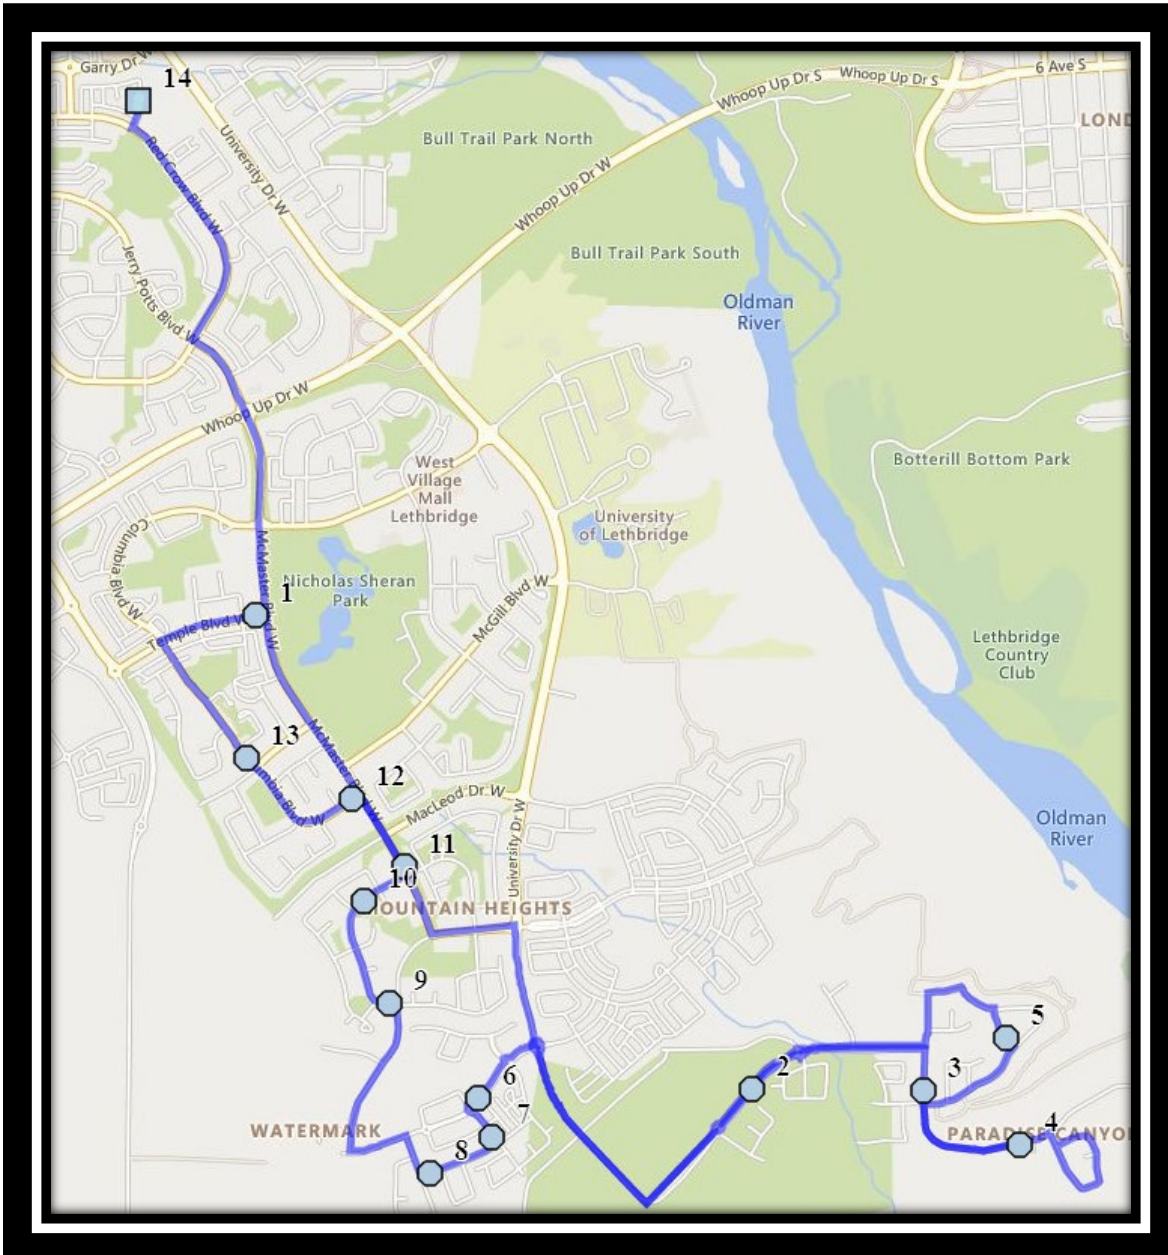

Van Tighem W3

REVISED: August 15, 2022

EFFECTIVE: August 31, 2022

AM Route

Father Leonard Van Tighem (403)-381-0953
25 Stoney Crescent W, Lethbridge, AB. T1K 6V5

Please arrive 10 minutes before scheduled pick up and drop off times. Times shown may vary due to weather & traffic conditions.
Bus routes and maps are subject to change. For the most up-to-date version, visit www.southland.ca/lethbridge.