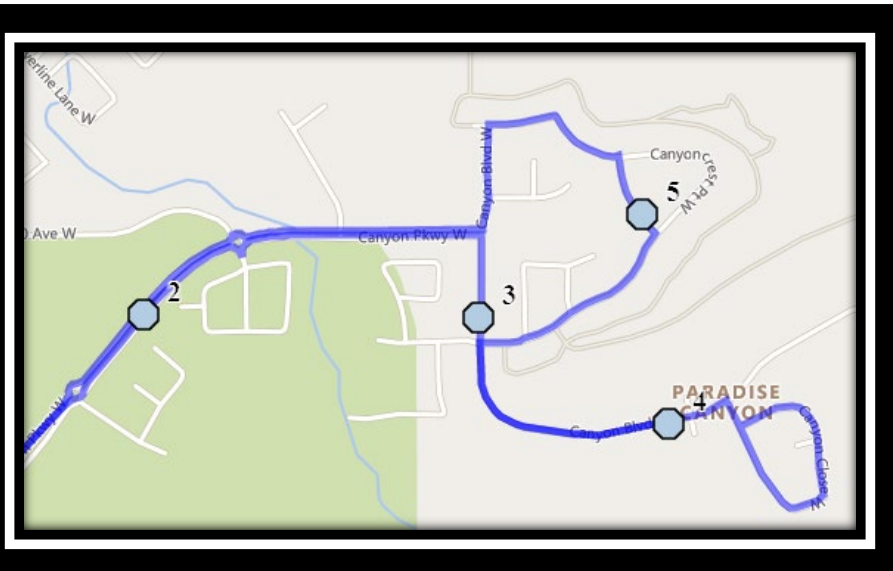

Van Tighem W3

REVISED: August 15, 2022

EFFECTIVE: August 31, 2022

PM Reverse of AM

Father Leonard Van Tighem (403)-381-0953
25 Stoney Crescent W, Lethbridge, AB. T1K 6V5

Please arrive 10 minutes before scheduled pick up and drop off times. Times shown may vary due to weather & traffic conditions.
Bus routes and maps are subject to change. For the most up-to-date version, visit www.southland.ca/lethbridge.