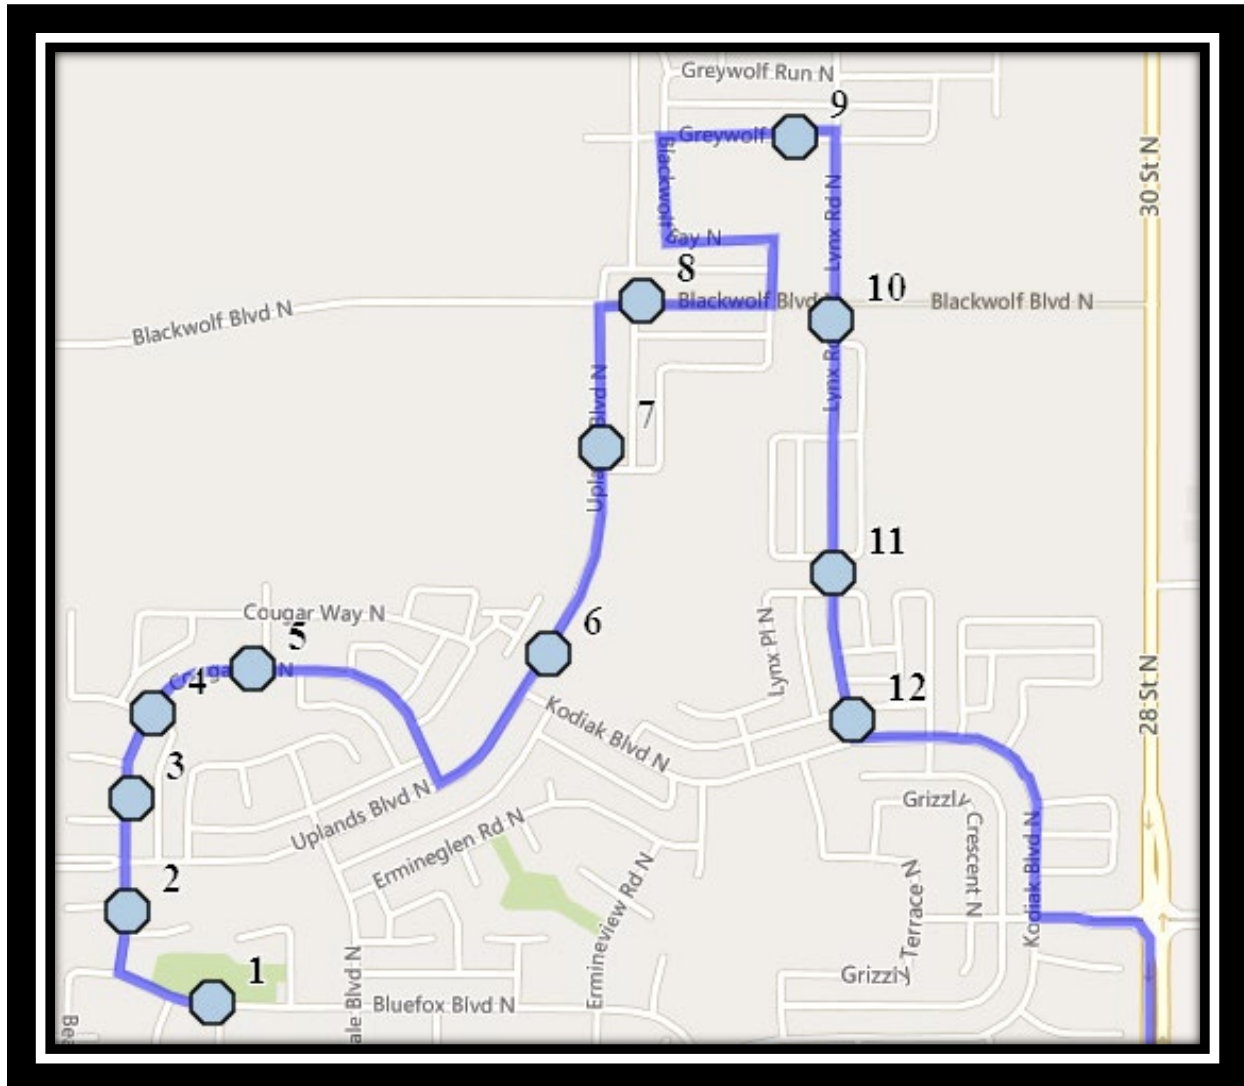

Wilson N1

REVISED: August 15, 2022

EFFECTIVE: September 6, 2022

PM Route same direction as AM

Wilson Middle School – 2003 9 Ave North – (403) 329-3144

Please arrive 10 minutes before scheduled pick up and drop off times. Times shown may vary due to weather & traffic conditions.
Bus routes and maps are subject to change. For the most up-to-date version, visit www.southland.ca/lethbridge.

Wilson N1

REVISED: August 15, 2022

EFFECTIVE: September 6, 2022

Monday - Friday

- #1 - 7:21 AM - Bluefox Blvd N Westbound - at Beaverpond Crt N mailboxes
- #2 - 7:22 AM - Bluefox Rd N Northbound - at Bluefox Bay N (SSE)
- #3 - 7:23 AM - Cougar Rd N Northbound - north of Cougar Bay at power box
- #4 - 7:24 AM - Cougar Rd N Northbound - at Cougar Cove after alley
- #5 - 7:24 AM - Cougar Rd N Eastbound - west of Cougar Way at park entrance
- #6 - 7:26 AM - Uplands Blvd North Northbound - north of Kodiak at fire hydrant
- #7 - 7:27 AM - Uplands Blvd North Northbound - north Blackwolf Way at power box
- #8 - 7:28 AM - Blackwolf Blvd North Eastbound - east of Uplands Blvd at the mailbox
- #9 - 7:30 AM - Greywolf Road North Eastbound - west of Lynx Rd walkway entrance
- #10 - 7:31 AM - Lynx Road North Southbound - south of Blackwolf near power box
- #11 - 7:33 AM - Lynx Road North Southbound - south of Lynx Terrace at mailboxes
- #12 - 7:34 AM - Lynx Road North Southbound - north of Kodiak at ally
- #13 - 7:40 AM - Wilson Middle

Wilson N1

REVISED: August 15, 2022

EFFECTIVE: September 6, 2022

Monday, Tuesday & Thursday

#1 - 2:52 PM - Wilson Middle

#2 - 3:01 PM - Bluefox Blvd N Westbound - at Beaverpond Crt N mailboxes

#3 - 3:03 PM - Bluefox Rd N Northbound - at Bluefox Bay N (SSE)

#4 - 11:59 AM - Cougar Rd N Northbound - north of Cougar Bay at power box

#5 - 12:00 PM - Cougar Rd N Northbound - at Cougar Cove after alley

#6 - 12:01 PM - Cougar Rd N Eastbound - west of Cougar Way at park entrance