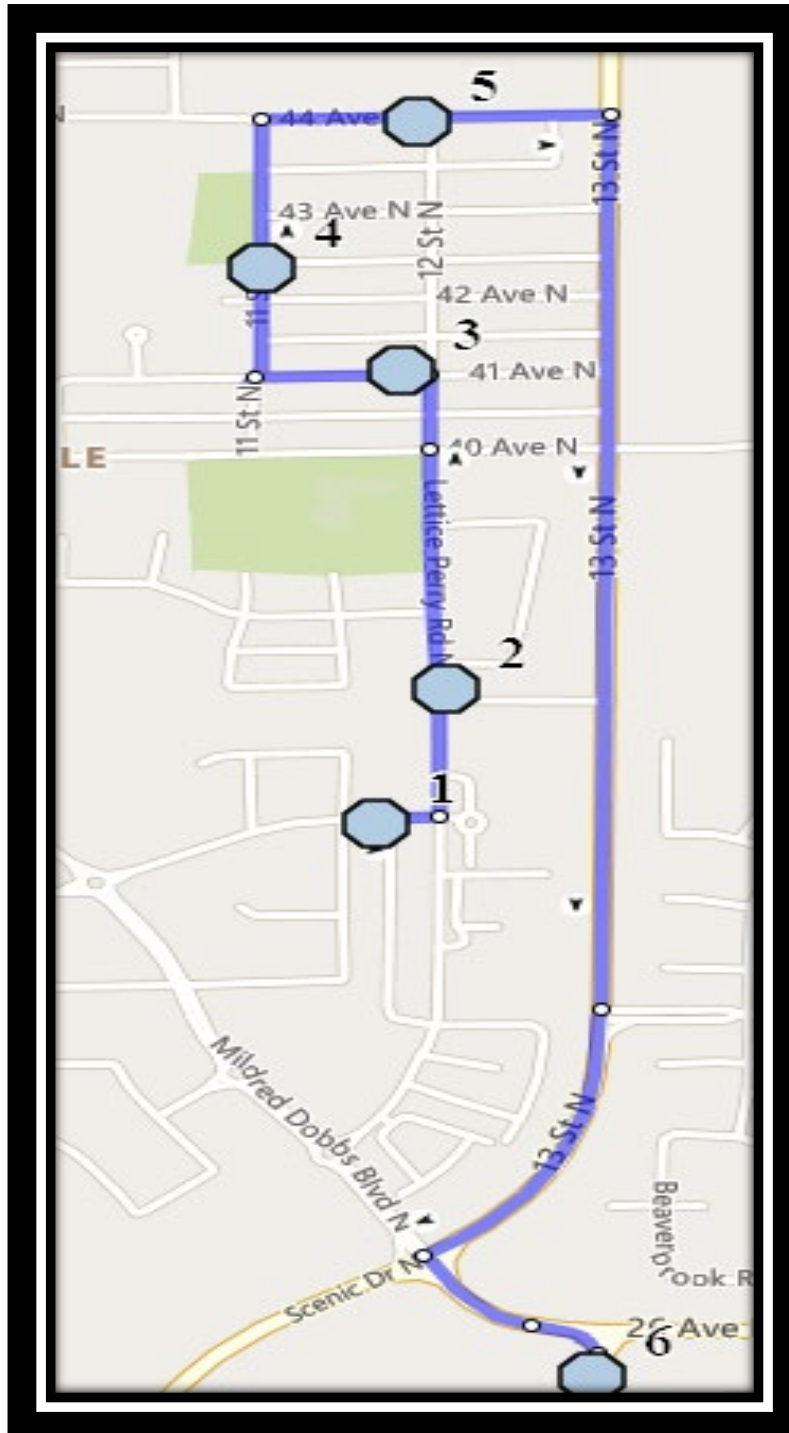

Wilson N2

REVISED: August 15, 2022

EFFECTIVE: September 6, 2022

PM Route: Stops 6,1,2,3,4,5

Wilson Middle School – 2003 9 Ave North – (403) 329-3144

Please arrive 10 minutes before scheduled pick up and drop off times. Times shown may vary due to weather & traffic conditions.

#2 - 7:27 AM - Lettice Perry Road North Northbound - Mailboxes

#3 - 7:29 AM - 41 Ave N Westbound - after 12 St N intersection

#4 - 7:31 AM - 11 St N Northbound - north of 42 Ave before Alley

#5 - 7:32 AM - 44 Ave North Eastbound - before 12 St N at corner

#6 - 7:35 AM - 13 Street North Southbound - south of 26 Ave N before alley

#7 - 7:40 AM - Wilson Middle

Monday, Tuesday, Thursday

#1 - 2:52 PM - Wilson Middle

#2 - 2:58 PM - 13 Street North Southbound - south of 26 Ave N before alley

#2 - 2:13 PM - 13 Street North Southbound - south of 26 Ave N before alley

#3 - 2:16 PM - Edith Emma Coe Rd N Eastbound- after Thryza Burkitt before ally

#4 - 2:17 PM - Lettice Perry Road North Northbound - Mailboxes