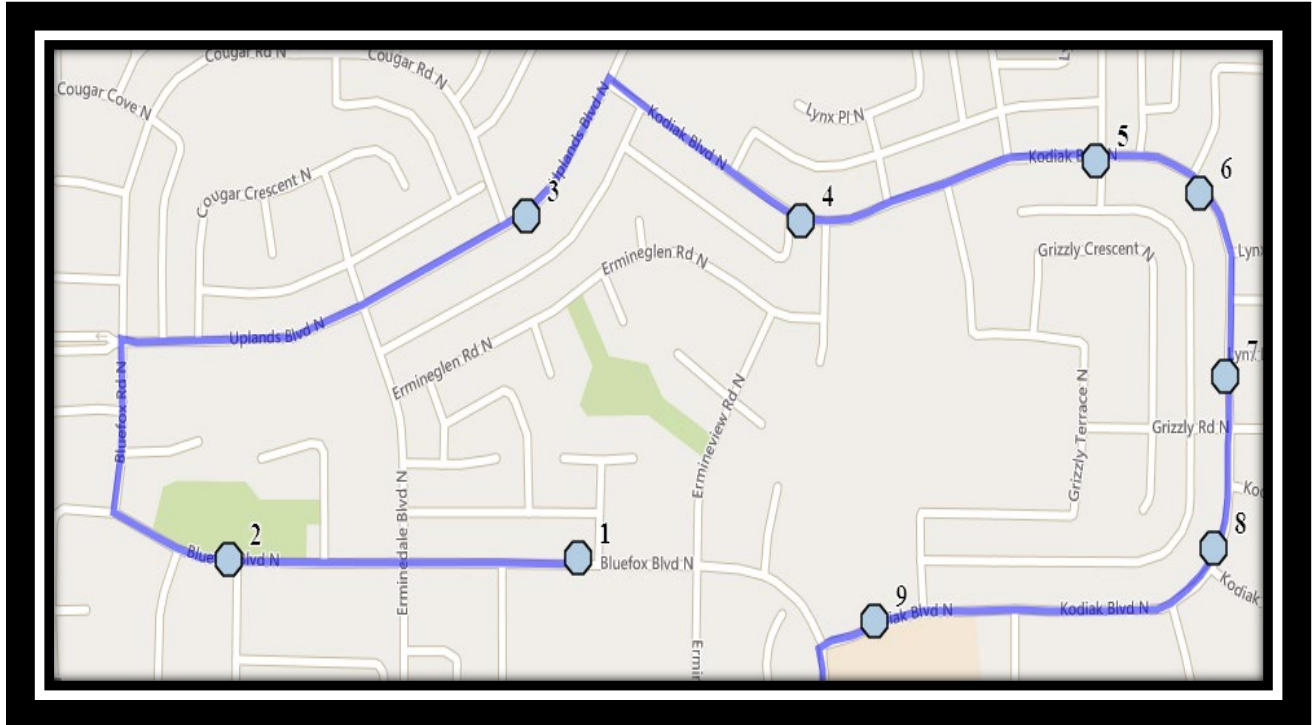

Wilson N4

REVISED: August 15, 2022

EFFECTIVE: September 6, 2022

PM Route same direction as AM

Wilson Middle School – 203 9 Ave North – (403) 329-3144

Please arrive 10 minutes before scheduled pick up and drop off times. Times shown may vary due to weather & traffic conditions.
Bus routes and maps are subject to change. For the most up-to-date version, visit www.southland.ca/lethbridge.

Wilson N4

REVISED: August 15, 2022

EFFECTIVE: September 6, 2022

Monday to Friday

#1 - 7:22 AM - Bluefox Blvd N Westbound - west of Erminerun before first driveway

#2 - 7:24 AM - Bluefox Blvd N Westbound - at Beaverpond Crt N mailboxes

#3 - 7:27 AM - Uplands Blvd North Northbound - after Cougar Rd at walkway

#4 - 7:28 AM - Kodiak Blvd North Eastbound - west of Ermineglen at mailboxes

#5 - 7:30 AM - Kodiak Blvd North Eastbound -east of Lynx Rd at mailboxes