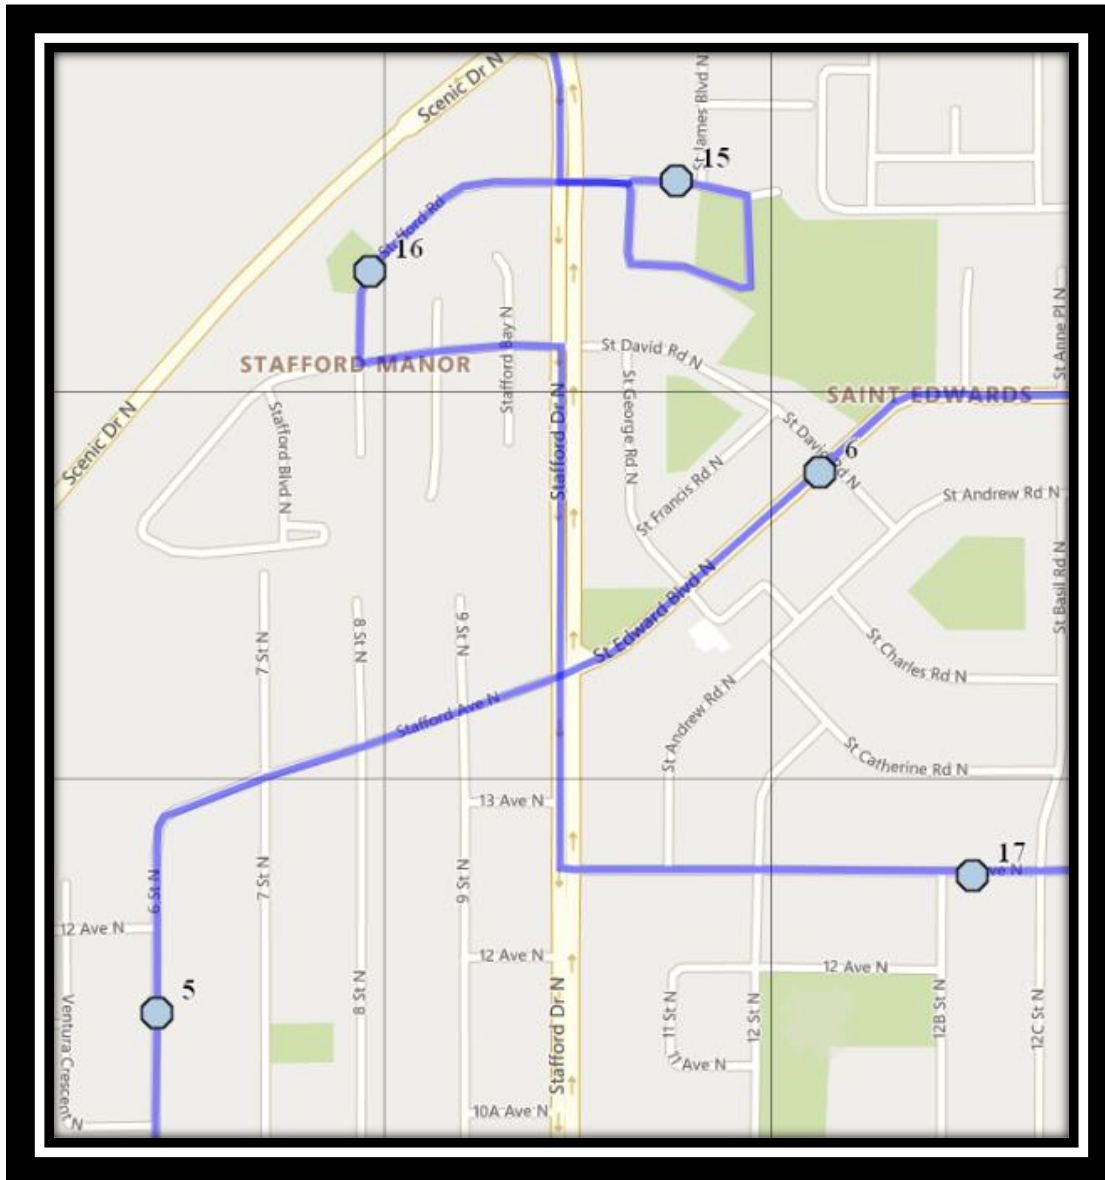

Davidson/Bawden N2

REVISED: September 23, 2022

EFFECTIVE: September 28, 2022

PM Route Same Direction as AM

Ecole Agnes Davidson – 2103 20 Street South – (403) 328-5153

Fleetwood Bawden – 1222 9 Ave. South – (403) 327-5818

Davidson/Bawden N2

REVISED: September 23, 2022

EFFECTIVE: September 28, 2022

Ecole Agnes Davidson – 2103 20 Street South – (403) 328-5153

Fleetwood Bawden – 1222 9 Ave. South – (403) 327-5818

Please arrive 10 minutes before scheduled pick up and drop off times. Times shown may vary due to weather & traffic conditions.
Bus routes and maps are subject to change. For the most up-to-date version, visit www.southland.ca/lethbridge.

#14 - 4:27 PM - Mildred Dobbs Blvd North Southbound - Park Entrance

#15 - 4:29 PM - Marie Van Haarlem Cres N Westbound - Cement Island

#16 - 4:30 PM - Jessie Mcleay Rd N Southbound - south of Alice Birch at mailboxes