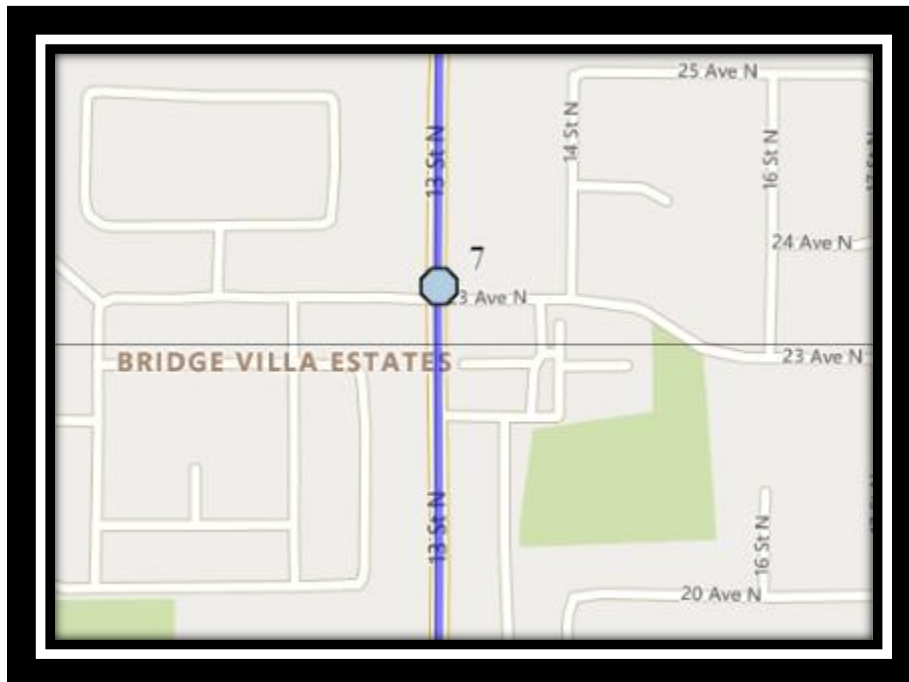

Davidson/Bawden N2

REVISED: September 23, 2022

EFFECTIVE: September 28, 2022

Ecole Agnes Davidson – 2103 20 Street South – (403) 328-5153

Fleetwood Bawden – 1222 9 Ave. South – (403) 327-5818

Please arrive 10 minutes before scheduled pick up and drop off times. Times shown may vary due to weather & traffic conditions.
Bus routes and maps are subject to change. For the most up-to-date version, visit www.southland.ca/lethbridge.

Davidson/Bawden N2

REVISED: September 23, 2022

EFFECTIVE: September 28, 2022

Ecole Agnes Davidson – 2103 20 Street South – (403) 328-5153

Fleetwood Bawden – 1222 9 Ave. South – (403) 327-5818

Please arrive 10 minutes before scheduled pick up and drop off times. Times shown may vary due to weather & traffic conditions.

Bus routes and maps are subject to change. For the most up-to-date version, visit www.southland.ca/lethbridge.

Davidson/Bawden N2

REVISED: September 23, 2022

EFFECTIVE: September 28, 2022

Ecole Agnes Davidson – 2103 20 Street South – (403) 328-5153