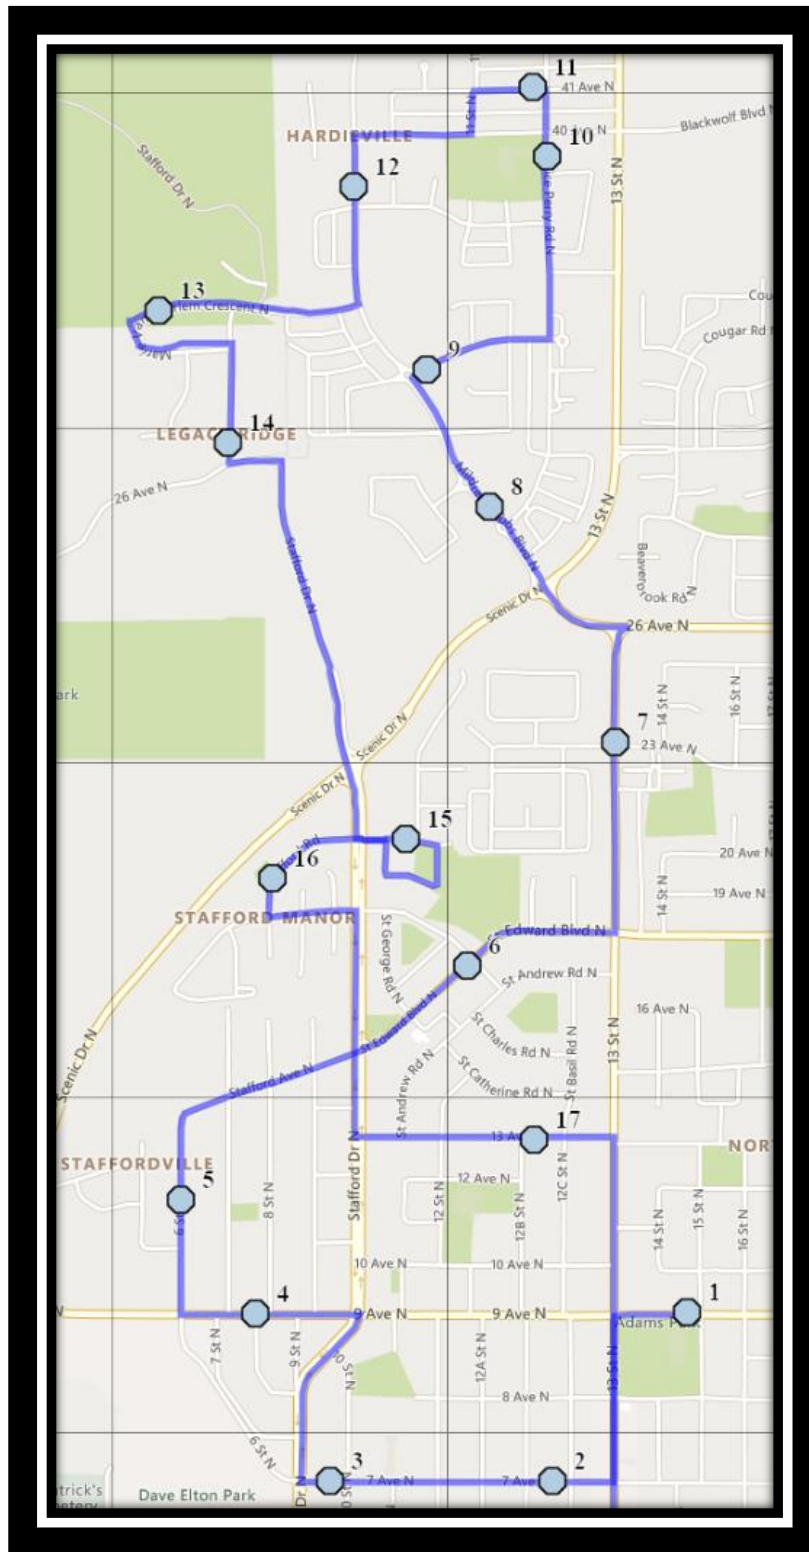

Davidson/Bawden N2

REVISED: September 23, 2022

EFFECTIVE: September 28, 2022

PM Route Same Direction as AM

Ecole Agnes Davidson – 2103 20 Street South – (403) 328-5153

Fleetwood Bawden – 1222 9 Ave. South – (403) 327-5818

Davidson/Bawden N2

REVISED: September 23, 2022

EFFECTIVE: September 28, 2022

Ecole Agnes Davidson – 2103 20 Street South – (403) 328-5153

Fleetwood Bawden – 1222 9 Ave. South – (403) 327-5818

Please arrive 10 minutes before scheduled pick up and drop off times. Times shown may vary due to weather & traffic conditions.
Bus routes and maps are subject to change. For the most up-to-date version, visit www.southland.ca/lethbridge.

#8 - 4:17 PM - St. Edwards Blvd North Eastbound - west of St David at corner

#9 - 4:19 PM - 13 St North - north of 23 Ave N at intersection

#10 - 4:21 PM - Mildred Dobbs Blvd N Northbound - between Lettice Perry and Jessie Robinson

#14 - 4:27 PM - Mildred Dobbs Blvd North Southbound - Park Entrance

#15 - 4:29 PM - Marie Van Haarlem Cres N Westbound - Cement Island

#16 - 4:30 PM - Jessie Mcleay Rd N Southbound - south of Alice Birch at mailboxes