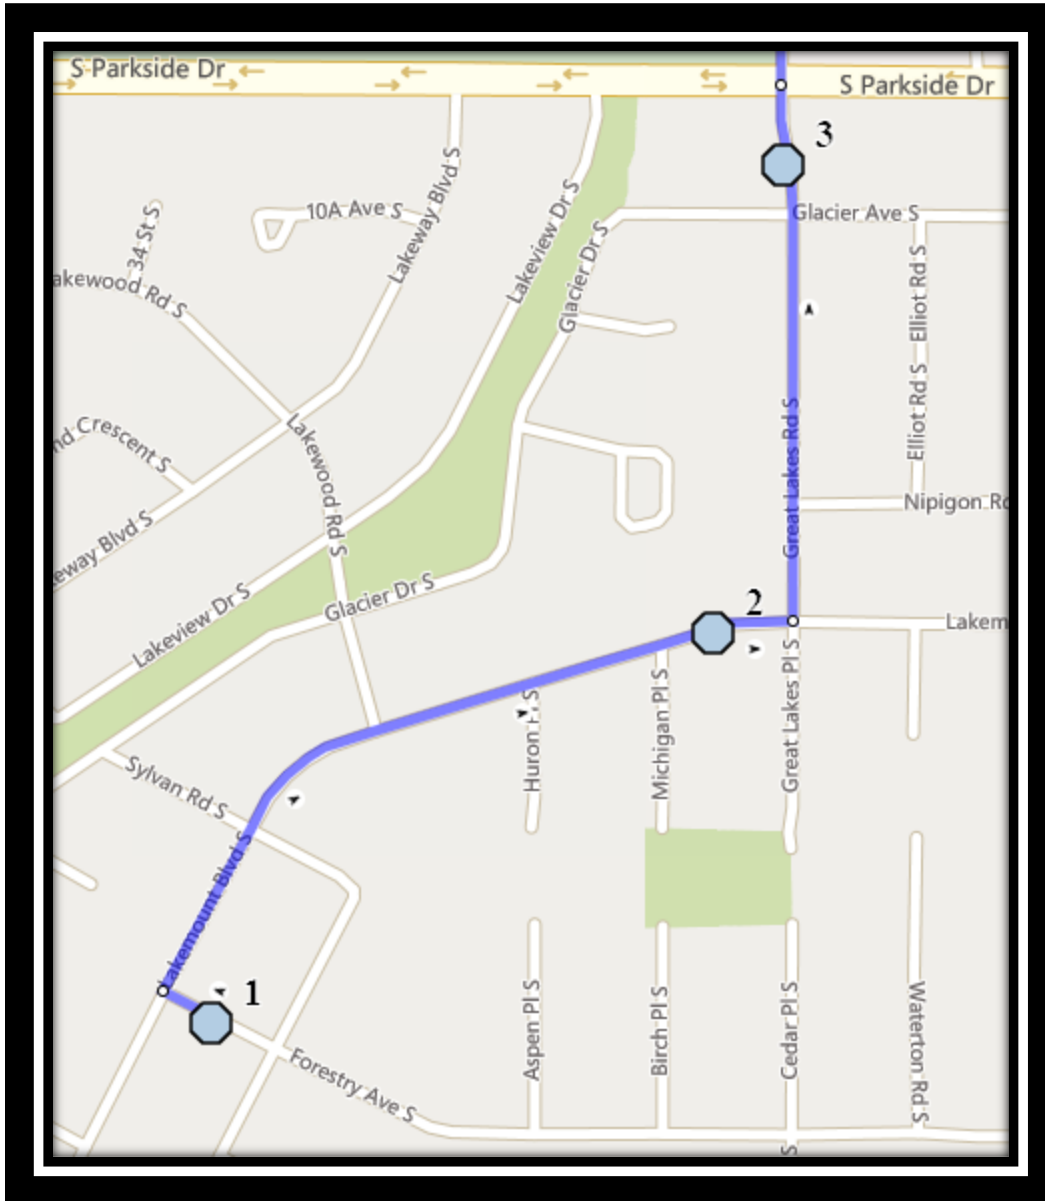

Davidson/Bawden S1

REVISED: September 16, 2022

EFFECTIVE: September 21, 2022

Ecole Agnes Davidson – 2103 20 Street South – (403) 328-5153

Fleetwood Bawden – 1222 9 Ave. South – (403) 327-5818

Please arrive 10 minutes before scheduled pick up and drop off times. Times shown may vary due to weather & traffic conditions.
Bus routes and maps are subject to change. For the most up-to-date version, visit www.southland.ca/lethbridge.

Davidson/Bawden S1

REVISED: September 16, 2022

EFFECTIVE: September 21, 2022

Monday – Friday

- #1 - 8:01 AM - Forestry Ave South Eastbound - east of Lakemount blvd at alley
- #2 - 8:03 AM - Lakemount Blvd South Eastbound - east of Michigan PL S at walkway entrance
- #3 - 8:04 AM - Great Lakes Road South Southbound - north of Glacier Dr S at corner
- #4 - 8:07 AM - 34 Street South Northbound - north of 6 Ave S across from alley
- #5 - 8:08 AM - 6 Ave South Westbound - west of Corvette at driveway
- #6 - 8:11 AM - 6 Ave South Westbound - west of 26 St S at lamp post
- #7 - 8:13 AM - 6 Ave South Westbound - after 15 St S before driveway
- #8 - 8:14 AM - 5 Ave South Westbound - west of 13 St S at alley
- #9 - 8:16 AM - 12 Street South Southbound - south of 5 Ave S at alley
- #10 - 8:17 AM - 11 Street South - north of 7 Ave intersection
- #11 - 8:21 AM - 5 St South Southbound - north of 8A Ave at intersection
- #12 - 8:23 AM - 9 Ave South Eastbound - east of 6 St S at second house
- #13 - 8:24 AM - 9 Ave South Eastbound - east of 10 St. at alley
- #14 - 8:25 AM - Fleetwood-Bawden
- #15 - 8:35 AM - Ecole Agnes Davidson

#4 - 4:00 PM - Lakemount Blvd South Eastbound - east of Michigan PL S at walkway entrance

#5 - 4:02 PM - Great Lakes Road South Southbound - north of Glacier Dr S at corner

#6 - 4:04 PM - 34 Street South Northbound - north of 6 Ave S across from alley