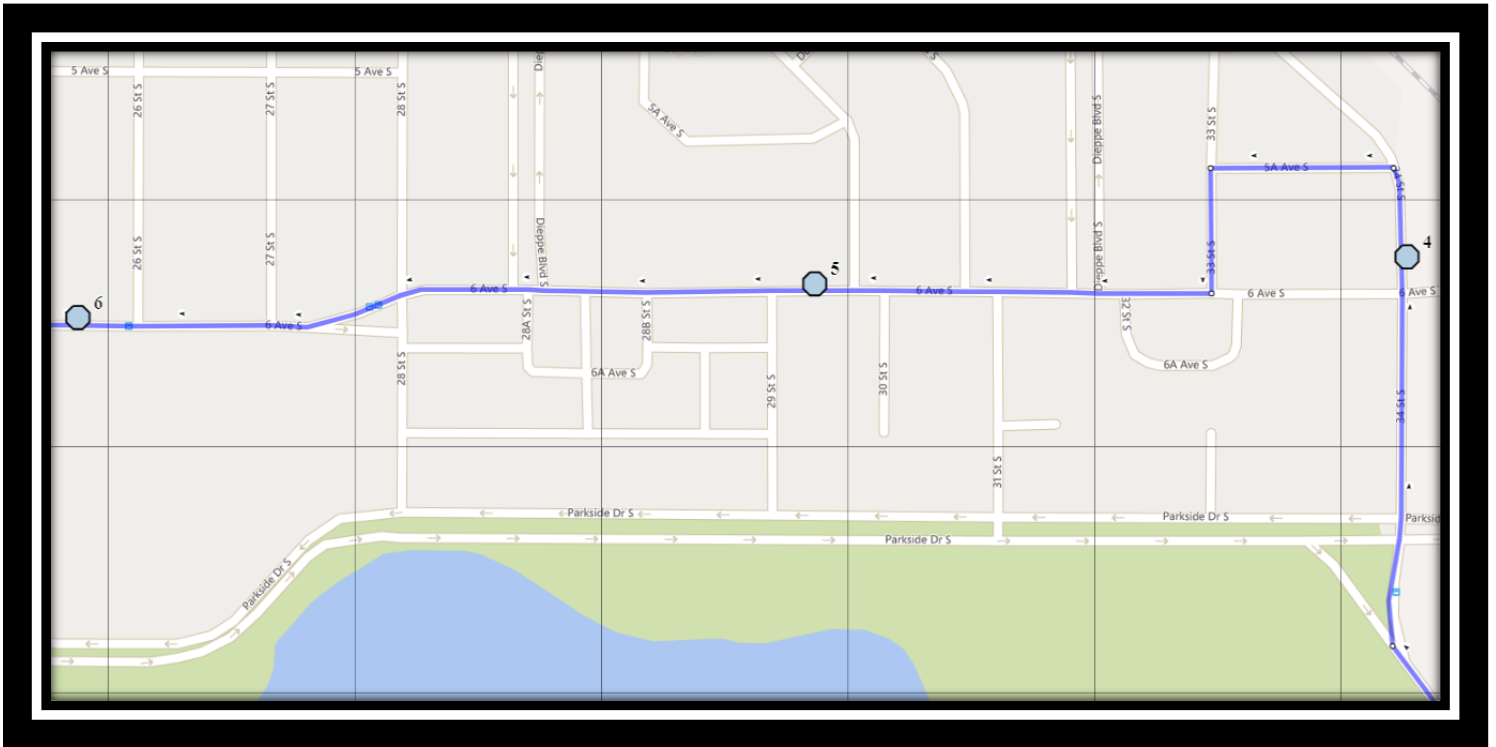

Davidson/Bawden S1

REVISED: September 16, 2022

EFFECTIVE: September 21, 2022

Ecole Agnes Davidson – 2103 20 Street South – (403) 328-5153

Fleetwood Bawden – 1222 9 Ave. South – (403) 327-5818

Please arrive 10 minutes before scheduled pick up and drop off times. Times shown may vary due to weather & traffic conditions.
Bus routes and maps are subject to change. For the most up-to-date version, visit www.southland.ca/lethbridge.

Davidson/Bawden S1

REVISED: September 16, 2022

EFFECTIVE: September 21, 2022

Ecole Agnes Davidson – 2103 20 Street South – (403) 328-5153

Fleetwood Bawden – 1222 9 Ave. South – (403) 327-5818

Please arrive 10 minutes before scheduled pick up and drop off times. Times shown may vary due to weather & traffic conditions.

Davidson/Bawden S1

REVISED: September 16, 2022

EFFECTIVE: September 21, 2022

Monday – Friday

- #1 - 8:01 AM - Forestry Ave South Eastbound - east of Lakemount blvd at alley
- #2 - 8:03 AM - Lakemount Blvd South Eastbound - east of Michigan PL S at walkway entrance
- #3 - 8:04 AM - Great Lakes Road South Southbound - north of Glacier Dr S at corner
- #4 - 8:07 AM - 34 Street South Northbound - north of 6 Ave S across from alley
- #5 - 8:08 AM - 6 Ave South Westbound - west of Corvette at driveway
- #6 - 8:11 AM - 6 Ave South Westbound - west of 26 St S at lamp post
- #7 - 8:13 AM - 6 Ave South Westbound - after 15 St S before driveway
- #8 - 8:14 AM - 5 Ave South Westbound - west of 13 St S at alley
- #9 - 8:16 AM - 12 Street South Southbound - south of 5 Ave S at alley
- #10 - 8:17 AM - 11 Street South - north of 7 Ave intersection
- #11 - 8:21 AM - 5 St South Southbound - north of 8A Ave at intersection
- #12 - 8:23 AM - 9 Ave South Eastbound - east of 6 St S at second house
- #13 - 8:24 AM - 9 Ave South Eastbound - east of 10 St. at alley
- #14 - 8:25 AM - Fleetwood-Bawden
- #15 - 8:35 AM - Ecole Agnes Davidson