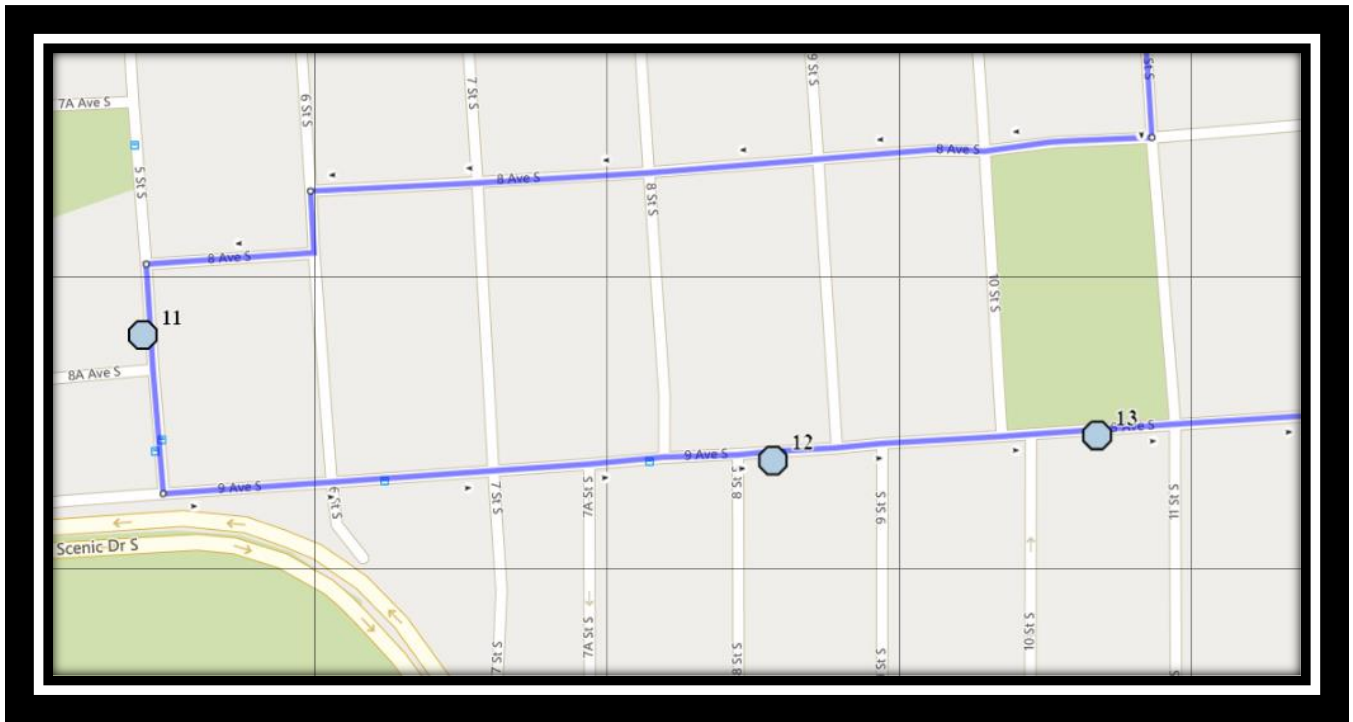

Davidson/Bawden S1

REVISED: September 16, 2022

EFFECTIVE: September 21, 2022

Ecole Agnes Davidson – 2103 20 Street South – (403) 328-5153

Fleetwood Bawden – 1222 9 Ave. South – (403) 327-5818

Please arrive 10 minutes before scheduled pick up and drop off times. Times shown may vary due to weather & traffic conditions.

Bus routes and maps are subject to change. For the most up-to-date version, visit www.southland.ca/lethbridge.

Davidson/Bawden S1

REVISED: September 16, 2022

EFFECTIVE: September 21, 2022

Ecole Agnes Davidson – 2103 20 Street South – (403) 328-5153

Davidson/Bawden S1

REVISED: September 16, 2022

EFFECTIVE: September 21, 2022

Monday – Friday

- #1 - 8:01 AM - Forestry Ave South Eastbound - east of Lakemount blvd at alley
- #2 - 8:03 AM - Lakemount Blvd South Eastbound - east of Michigan PL S at walkway entrance
- #3 - 8:04 AM - Great Lakes Road South Southbound - north of Glacier Dr S at corner
- #4 - 8:07 AM - 34 Street South Northbound - north of 6 Ave S across from alley
- #5 - 8:08 AM - 6 Ave South Westbound - west of Corvette at driveway
- #6 - 8:11 AM - 6 Ave South Westbound - west of 26 St S at lamp post
- #7 - 8:13 AM - 6 Ave South Westbound - after 15 St S before driveway
- #8 - 8:14 AM - 5 Ave South Westbound - west of 13 St S at alley
- #9 - 8:16 AM - 12 Street South Southbound - south of 5 Ave S at alley
- #10 - 8:17 AM - 11 Street South - north of 7 Ave intersection
- #11 - 8:21 AM - 5 St South Southbound - north of 8A Ave at intersection
- #12 - 8:23 AM - 9 Ave South Eastbound - east of 6 St S at second house
- #13 - 8:24 AM - 9 Ave South Eastbound - east of 10 St. at alley
- #14 - 8:25 AM - Fleetwood-Bawden
- #15 - 8:35 AM - Ecole Agnes Davidson

#4 - 4:00 PM - Lakemount Blvd South Eastbound - east of Michigan PL S at walkway entrance

#5 - 4:02 PM - Great Lakes Road South Southbound - north of Glacier Dr S at corner

#6 - 4:04 PM - 34 Street South Northbound - north of 6 Ave S across from alley