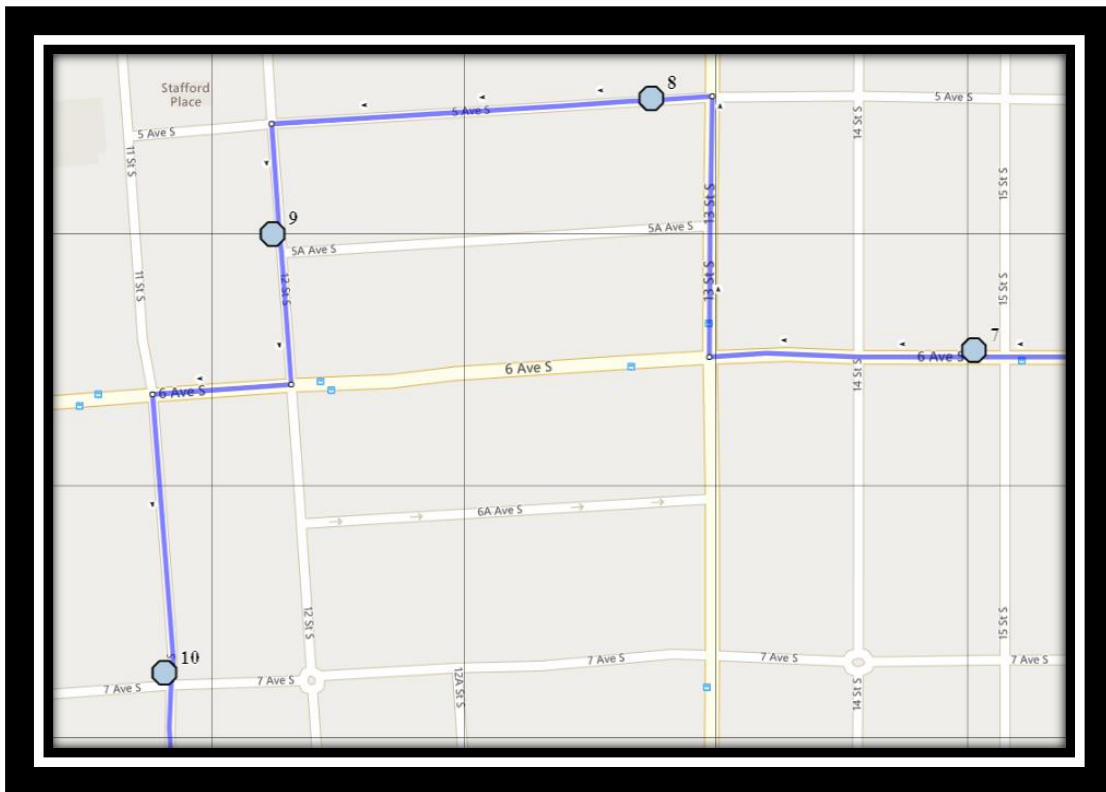

Davidson/Bawden S1

REVISED: September 16, 2022

EFFECTIVE: September 21, 2022

Ecole Agnes Davidson – 2103 20 Street South – (403) 328-5153

Fleetwood Bawden – 1222 9 Ave. South – (403) 327-5818

Please arrive 10 minutes before scheduled pick up and drop off times. Times shown may vary due to weather & traffic conditions.
Bus routes and maps are subject to change. For the most up-to-date version, visit www.southland.ca/lethbridge.

Davidson/Bawden S1

REVISED: September 16, 2022

EFFECTIVE: September 21, 2022

Ecole Agnes Davidson – 2103 20 Street South – (403) 328-5153

Fleetwood Bawden – 1222 9 Ave. South – (403) 327-5818

Please arrive 10 minutes before scheduled pick up and drop off times. Times shown may vary due to weather & traffic conditions.

Davidson/Bawden S1

REVISED: September 16, 2022

EFFECTIVE: September 21, 2022

Monday – Friday

- #1 - 8:01 AM - Forestry Ave South Eastbound - east of Lakemount blvd at alley
- #2 - 8:03 AM - Lakemount Blvd South Eastbound - east of Michigan PL S at walkway entrance
- #3 - 8:04 AM - Great Lakes Road South Southbound - north of Glacier Dr S at corner
- #4 - 8:07 AM - 34 Street South Northbound - north of 6 Ave S across from alley
- #5 - 8:08 AM - 6 Ave South Westbound - west of Corvette at driveway
- #6 - 8:11 AM - 6 Ave South Westbound - west of 26 St S at lamp post
- #7 - 8:13 AM - 6 Ave South Westbound - after 15 St S before driveway
- #8 - 8:14 AM - 5 Ave South Westbound - west of 13 St S at alley
- #9 - 8:16 AM - 12 Street South Southbound - south of 5 Ave S at alley
- #10 - 8:17 AM - 11 Street South - north of 7 Ave intersection
- #11 - 8:21 AM - 5 St South Southbound - north of 8A Ave at intersection
- #12 - 8:23 AM - 9 Ave South Eastbound - east of 6 St S at second house
- #13 - 8:24 AM - 9 Ave South Eastbound - east of 10 St. at alley
- #14 - 8:25 AM - Fleetwood-Bawden
- #15 - 8:35 AM - Ecole Agnes Davidson