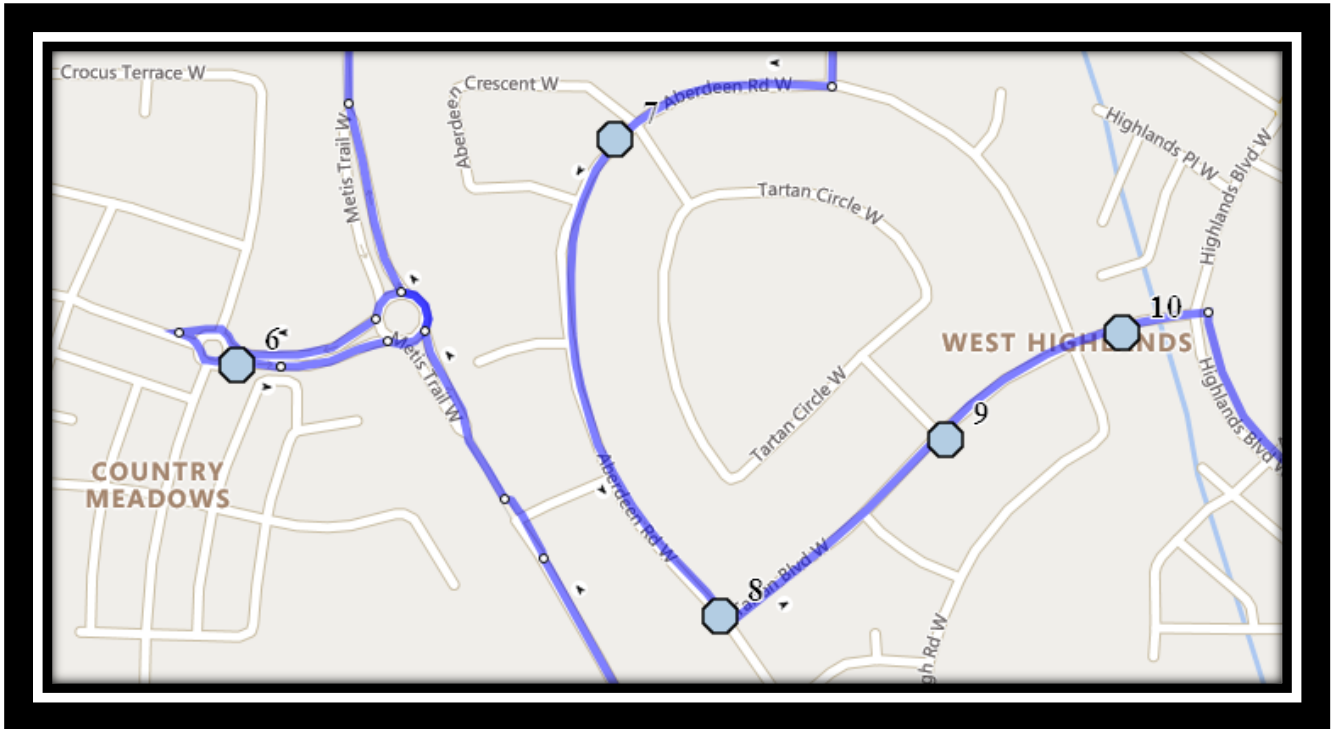

Davidson/Bawden W1

REVISED: September 26, 2022

EFFECTIVE: October 5, 2022

Ecole Agnes Davidson – 2103 20 Street South – (403) 328-5153

Fleetwood Bawden – 1222 9 Ave. South – (403) 327-5818

Please arrive 10 minutes before scheduled pick up and drop off times. Times shown may vary due to weather & traffic conditions.

Bus routes and maps are subject to change. For the most up-to-date version, visit www.southland.ca/lethbridge.

Davidson/Bawden W1

REVISED: September 26, 2022

EFFECTIVE: October 5, 2022

AM Route

Ecole Agnes Davidson – 2103 20 Street South – (403) 328-5153

Fleetwood Bawden – 1222 9 Ave. South – (403) 327-5818

Please arrive 10 minutes before scheduled pick up and drop off times. Times shown may vary due to weather & traffic conditions.
Bus routes and maps are subject to change. For the most up-to-date version, visit www.southland.ca/lethbridge.

Davidson/Bawden W1

REVISED: September 26, 2022

EFFECTIVE: October 5, 2022

PM Route – Ordered differently
AM Stops 11 – 19 then to 10 -15, followed by 6, finishing with 1 - 5

Ecole Agnes Davidson – 2103 20 Street South – (403) 328-5153