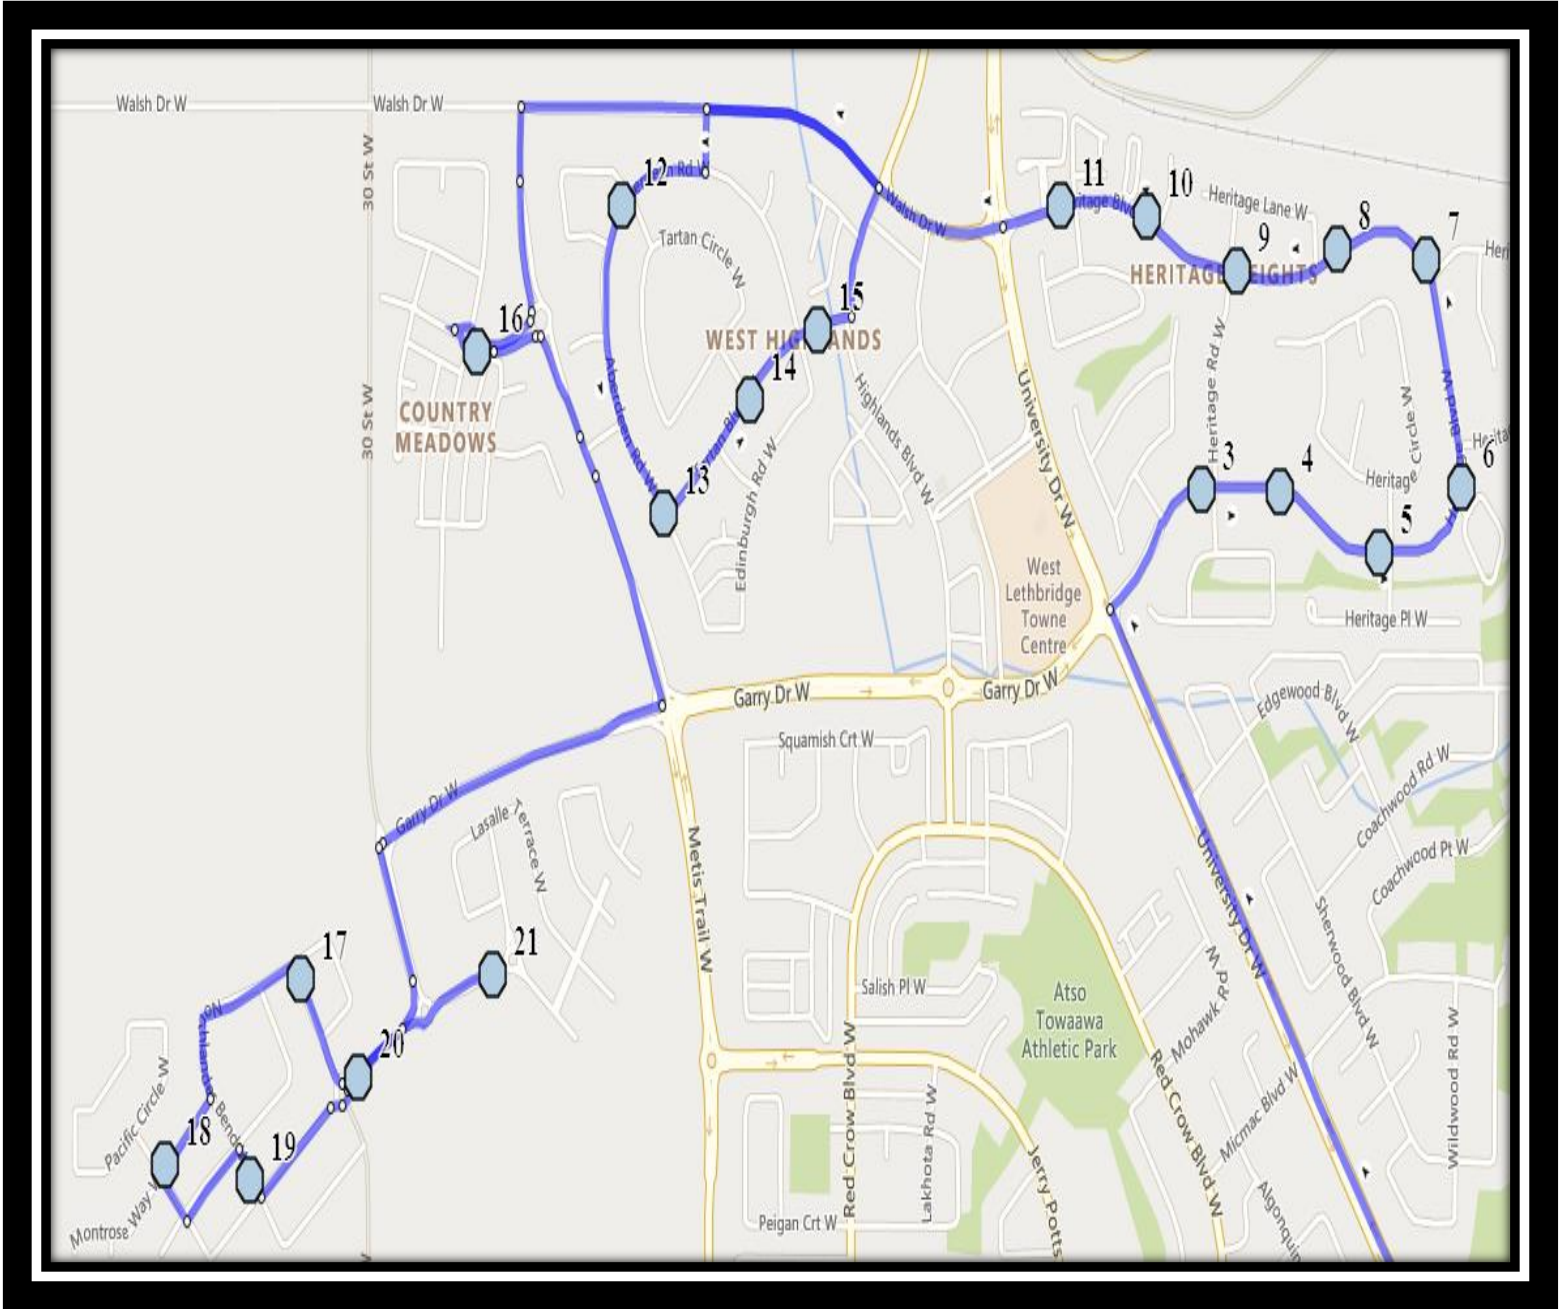

Bus routes and maps are subject to change. For the most up-to-date version, visit www.southland.ca/lethbridge.

Davidson/Bawden W1

REVISED: September 26, 2022

EFFECTIVE: October 5, 2022

AM Route

Ecole Agnes Davidson – 2103 20 Street South – (403) 328-5153

Davidson/Bawden W1

REVISED: September 26, 2022

EFFECTIVE: October 5, 2022

PM Route – Ordered differently
AM Stops 11 – 19 then to 10 -15, followed by 6, finishing with 1 - 5

Ecole Agnes Davidson – 2103 20 Street South – (403) 328-5153