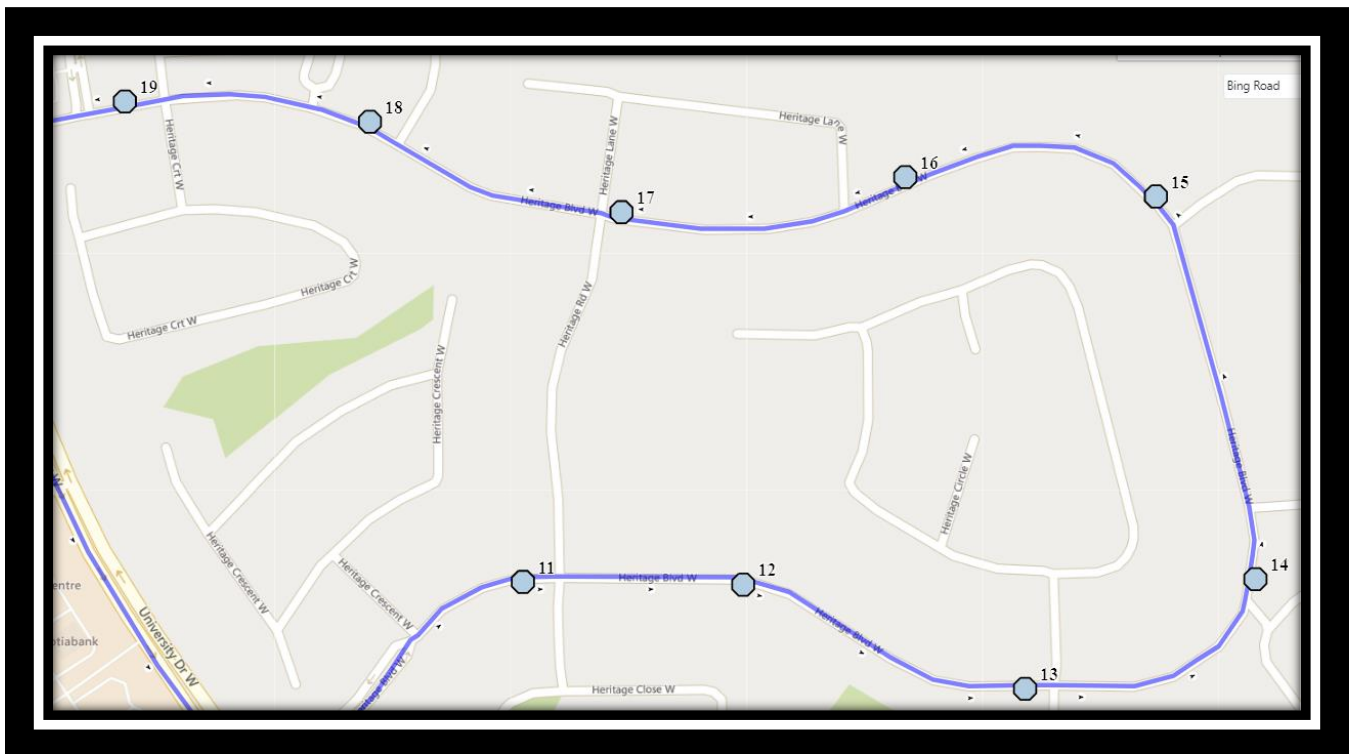

Davidson/Bawden W1

REVISED: September 26, 2022

EFFECTIVE: October 5, 2022

Ecole Agnes Davidson – 2103 20 Street South – (403) 328-5153

Fleetwood Bawden – 1222 9 Ave. South – (403) 327-5818

Please arrive 10 minutes before scheduled pick up and drop off times. Times shown may vary due to weather & traffic conditions.

Bus routes and maps are subject to change. For the most up-to-date version, visit www.southland.ca/lethbridge.

Davidson/Bawden W1

REVISED: September 26, 2022

EFFECTIVE: October 5, 2022

AM Route

Ecole Agnes Davidson – 2103 20 Street South – (403) 328-5153

Fleetwood Bawden – 1222 9 Ave. South – (403) 327-5818

Please arrive 10 minutes before scheduled pick up and drop off times. Times shown may vary due to weather & traffic conditions.
Bus routes and maps are subject to change. For the most up-to-date version, visit www.southland.ca/lethbridge.

Davidson/Bawden W1

REVISED: September 26, 2022

EFFECTIVE: October 5, 2022

PM Route – Ordered differently
AM Stops 11 – 19 then to 10 -15, followed by 6, finishing with 1 - 5

Ecole Agnes Davidson – 2103 20 Street South – (403) 328-5153