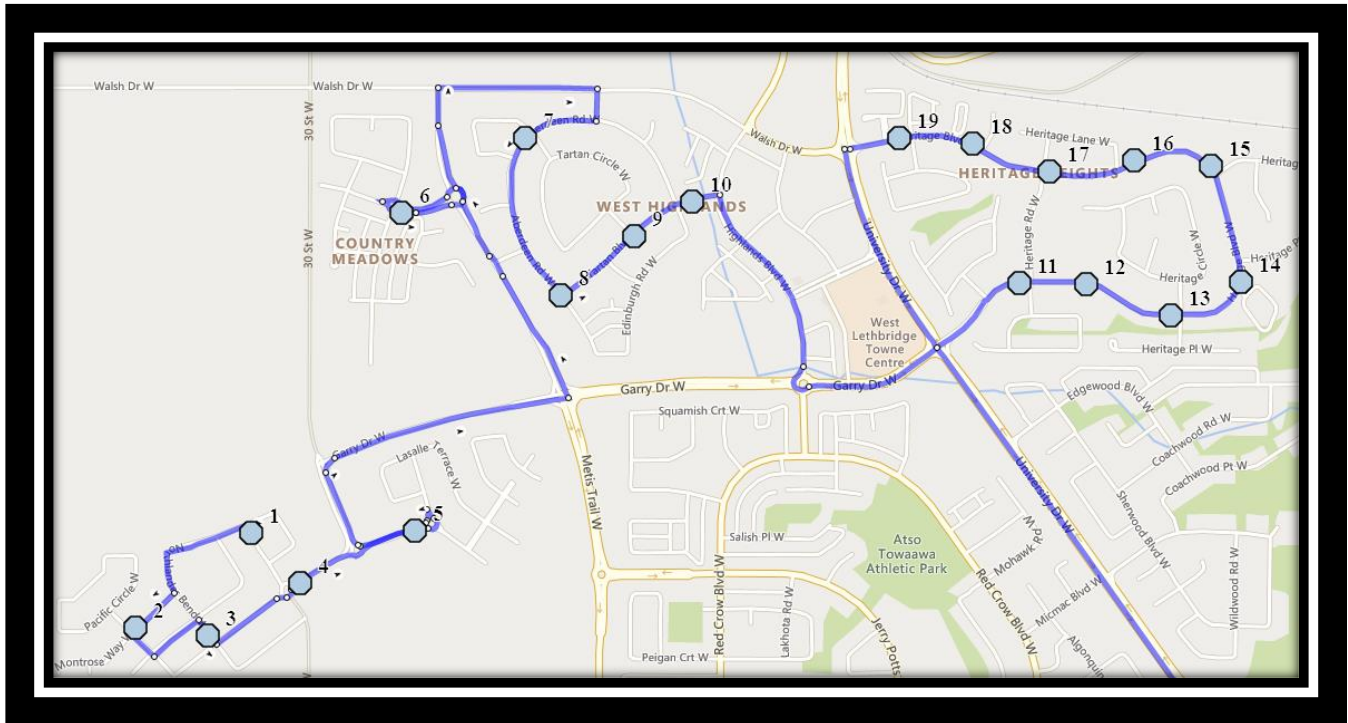

Davidson/Bawden W1

REVISED: September 26, 2022

EFFECTIVE: October 5, 2022

Ecole Agnes Davidson – 2103 20 Street South – (403) 328-5153

Fleetwood Bawden – 1222 9 Ave. South – (403) 327-5818

Please arrive 10 minutes before scheduled pick up and drop off times. Times shown may vary due to weather & traffic conditions.

Bus routes and maps are subject to change. For the most up-to-date version, visit www.southland.ca/lethbridge.

Davidson/Bawden W1

REVISED: September 26, 2022

EFFECTIVE: October 5, 2022

AM Route

Ecole Agnes Davidson – 2103 20 Street South – (403) 328-5153

Fleetwood Bawden – 1222 9 Ave. South – (403) 327-5818

Please arrive 10 minutes before scheduled pick up and drop off times. Times shown may vary due to weather & traffic conditions.
Bus routes and maps are subject to change. For the most up-to-date version, visit www.southland.ca/lethbridge.

Davidson/Bawden W1

REVISED: September 26, 2022

EFFECTIVE: October 5, 2022

PM Route – Ordered differently
AM Stops 11 – 19 then to 10 -15, followed by 6, finishing with 1 - 5

Ecole Agnes Davidson – 2103 20 Street South – (403) 328-5153