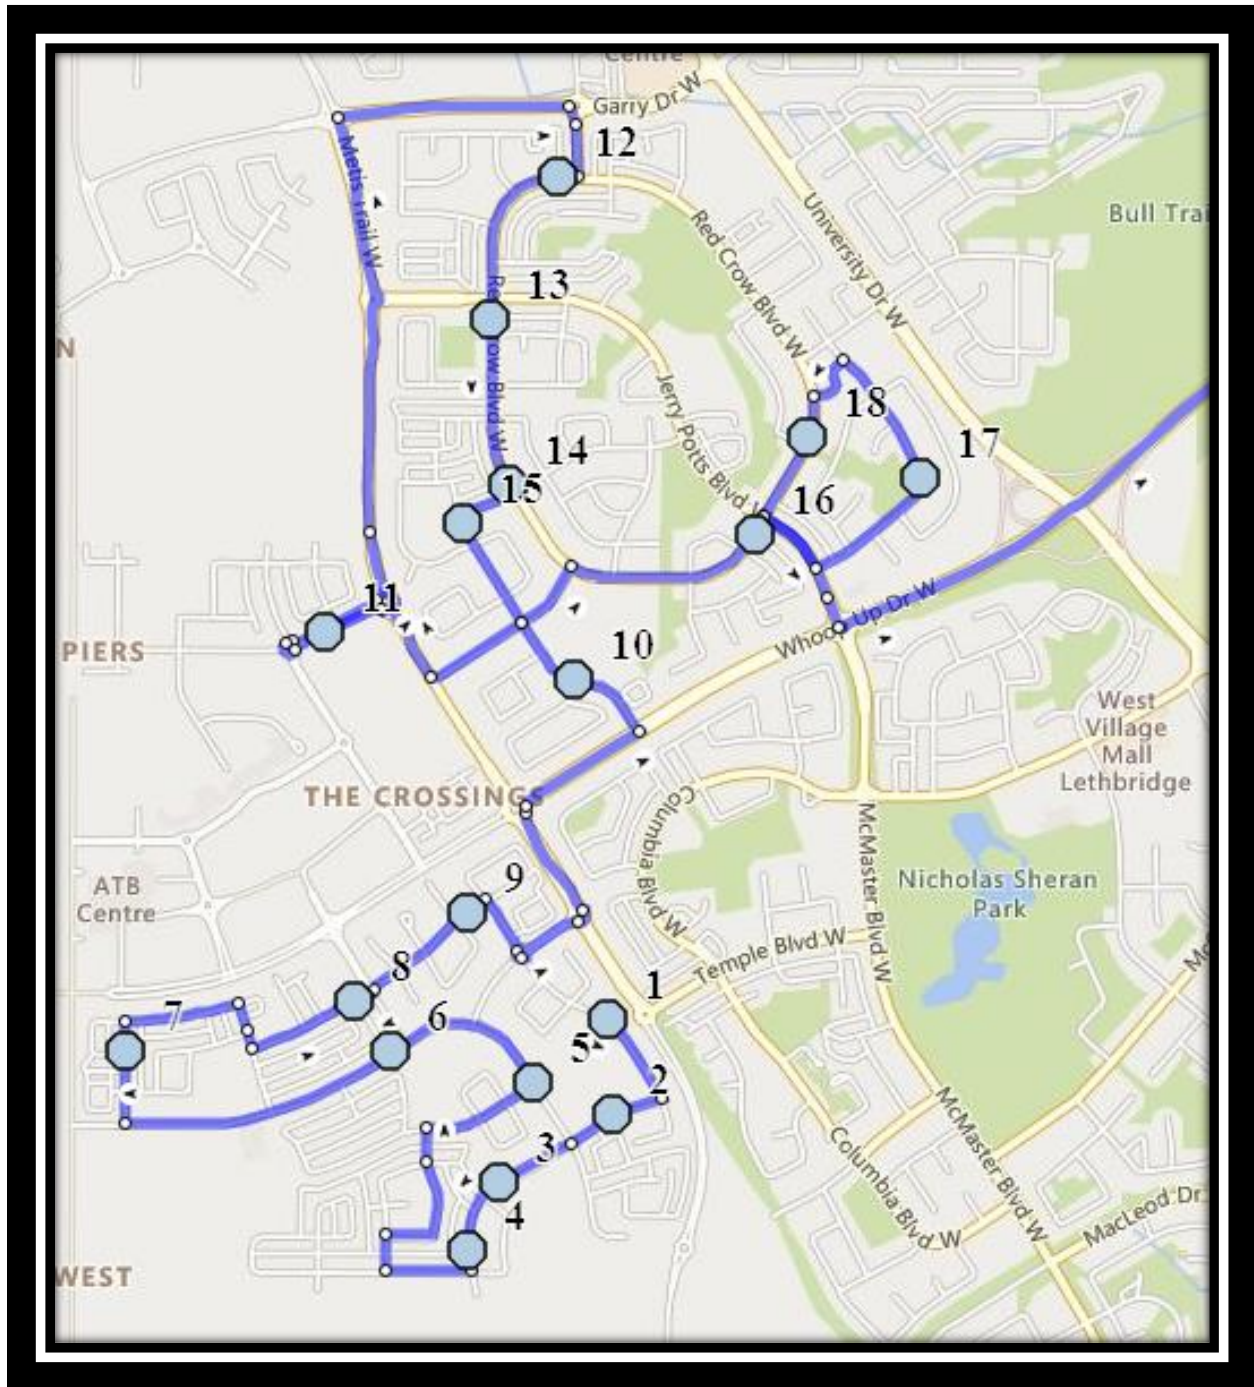

Davidson/Bawden W2

REVISED: September 15, 2022

EFFECTIVE: September 21, 2022

PM Route same direction as AM

Ecole Agnes Davidson – 2103 20 Street South – (403) 328-5153

Fleetwood Bawden – 1222 9 Ave. South – (403) 327-5818

Davidson/Bawden W2

REVISED: September 15, 2022

EFFECTIVE: September 21, 2022

Monday to Friday

- #1 - 7:43 AM - Firelight Way West Southbound - south of Firelight Cres at park entrance
- #2 - 7:44 AM - Firelight Way West Westbound - east of Coalbanks Blvd at park entrance
- #3 - 7:46 AM - Moonlight Blvd West Southbound - east of Moonlight Way at walkway entrance
- #4 - 7:46 AM - Moonlight Blvd West Southbound - north of Miners at alley
- #5 - 7:49 AM - Coalbanks Blvd West Northbound - at Twin River intersection park entrance
- #6 - 7:51 AM - Coalbanks Blvd West Westbound - west of Coalbanks Gate at mailbox
- #7 - 7:53 AM - Keystone Road West Northbound - at Keystone Chase intersection
- #8 - 7:55 AM - Keystone Terrace West Eastbound - east of Keystone Ln at alley
- #9 - 7:56 AM - Silkstone Road West Eastbound - east of Silkstone Cres at alley
- #10 - 7:59 AM - Blackfoot Rd W northbound just after Blackfoot Terrace W
- #11 - 8:01 AM - Caledonia Blvd West Westbound - east of Aquitania Blvd at road sign
- #12 - 8:06 AM - Red Crow Blvd W Westbound - west of Squamish Blvd at alley
- #13 - 8:08 AM - Red Crow Blvd W Southbound - south of Jerry Potts beside apartments
- #14 - 8:09 AM - Red Crow Blvd West Southbound - north of Chilcotin at intersection
- #15 - 8:10 AM - Blackfoot Rd West Southbound - at park entrance
- #16 - 8:13 AM - Red Crow Blvd Northbound - north of Ojibwa at alley
- #17 - 8:15 AM - Algonquin Road West Northbound - at Playground Zone Ends sign
- #18 - 8:17 AM - Red Crow Blvd West Westbound - east of Iroquois Cres at intersection
- #19 - 8:25 AM - Fleetwood-Bawden
- #20 - 8:35 AM - Ecole Agnes Davidson