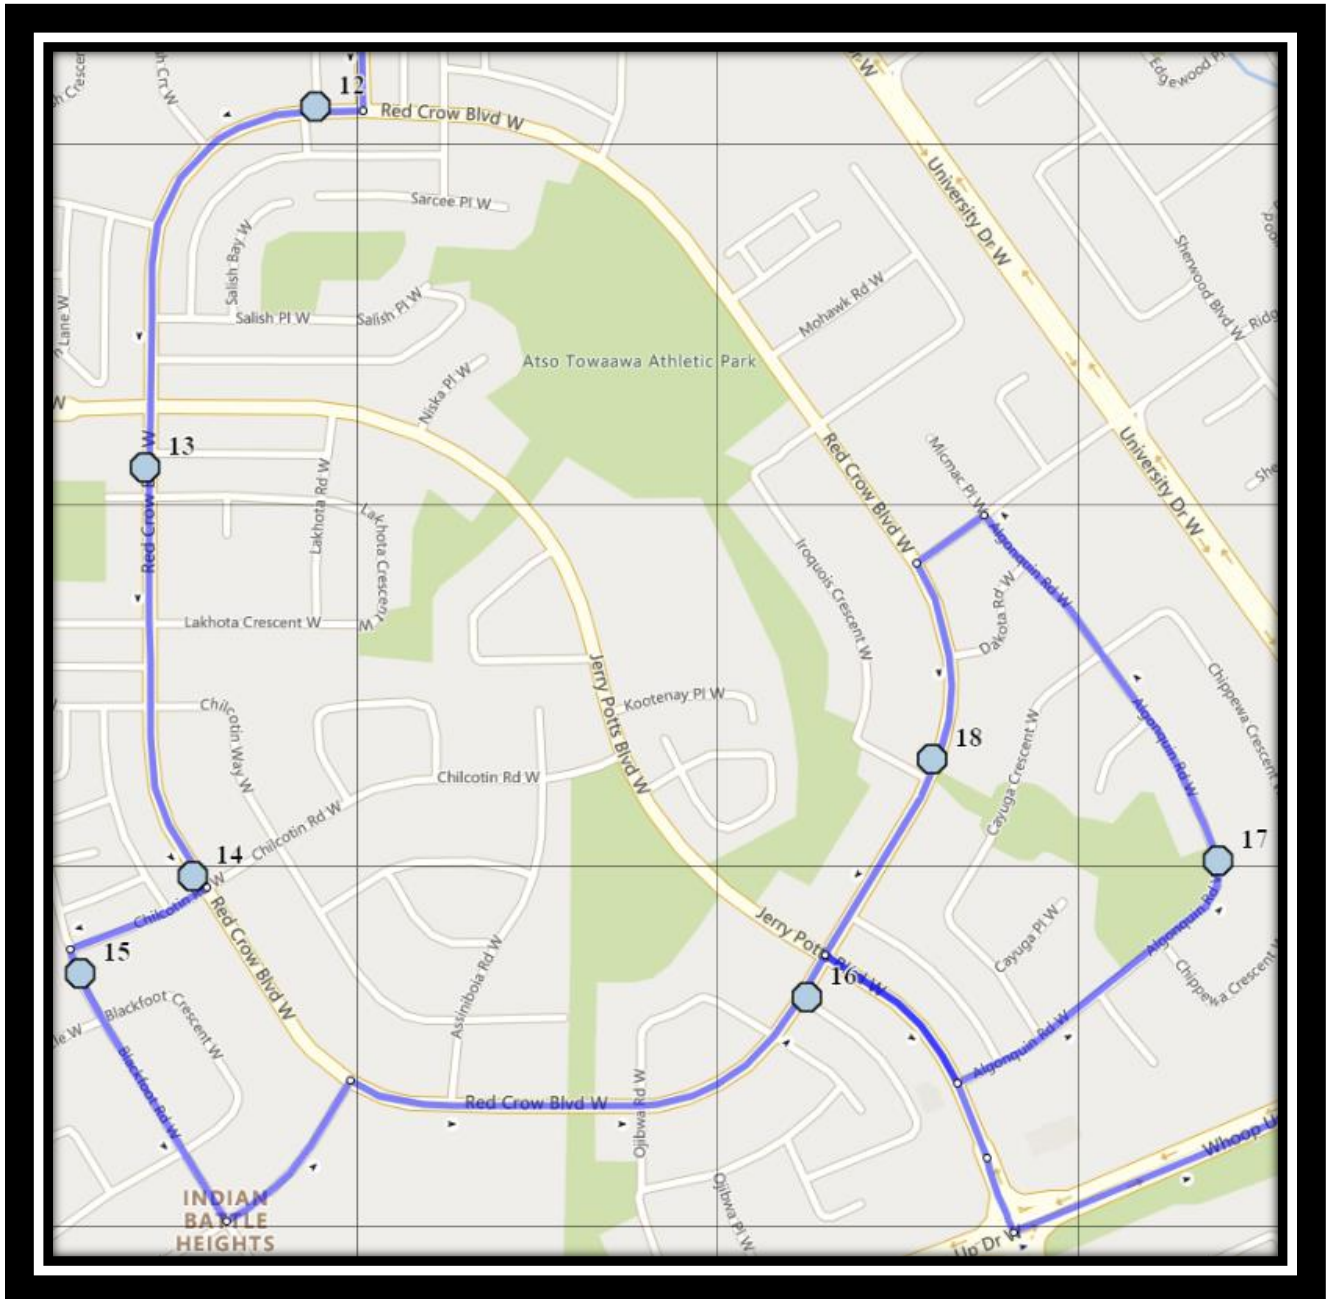

Davidson/Bawden W2

REVISED: September 15, 2022

EFFECTIVE: September 21, 2022

Ecole Agnes Davidson – 2103 20 Street South – (403) 328-5153

Fleetwood Bawden – 1222 9 Ave. South – (403) 327-5818

Please arrive 10 minutes before scheduled pick up and drop off times. Times shown may vary due to weather & traffic conditions.
Bus routes and maps are subject to change. For the most up-to-date version, visit www.southland.ca/lethbridge.