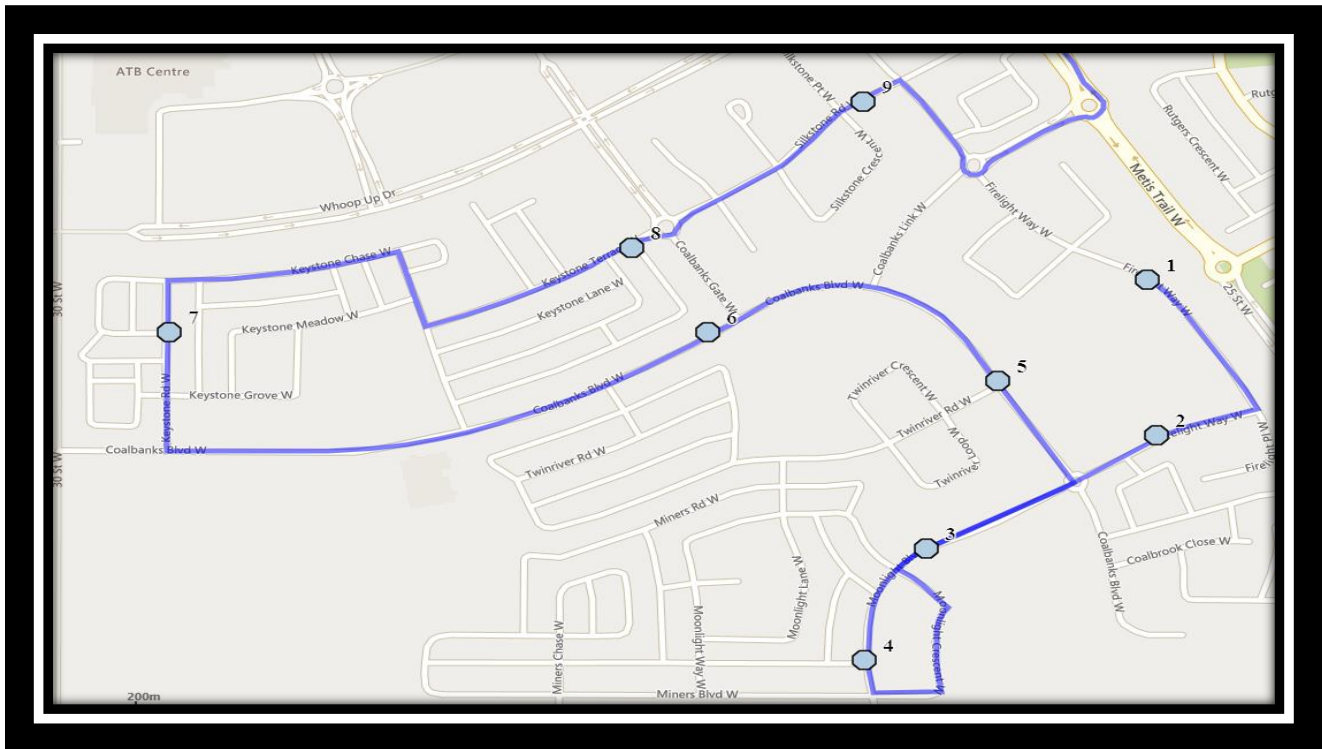

Davidson/Bawden W2

REVISED: September 15, 2022

EFFECTIVE: September 21, 2022

PM Route same direction as AM

Ecole Agnes Davidson – 2103 20 Street South – (403) 328-5153

Fleetwood Bawden – 1222 9 Ave. South – (403) 327-5818

Please arrive 10 minutes before scheduled pick up and drop off times. Times shown may vary due to weather & traffic conditions. Bus routes and maps are subject to change. For the most up-to-date version, visit www.southland.ca/lethbridge.

Davidson/Bawden W2

REVISED: September 15, 2022

EFFECTIVE: September 21, 2022

Ecole Agnes Davidson – 2103 20 Street South – (403) 328-5153

Fleetwood Bawden – 1222 9 Ave. South – (403) 327-5818

Please arrive 10 minutes before scheduled pick up and drop off times. Times shown may vary due to weather & traffic conditions.