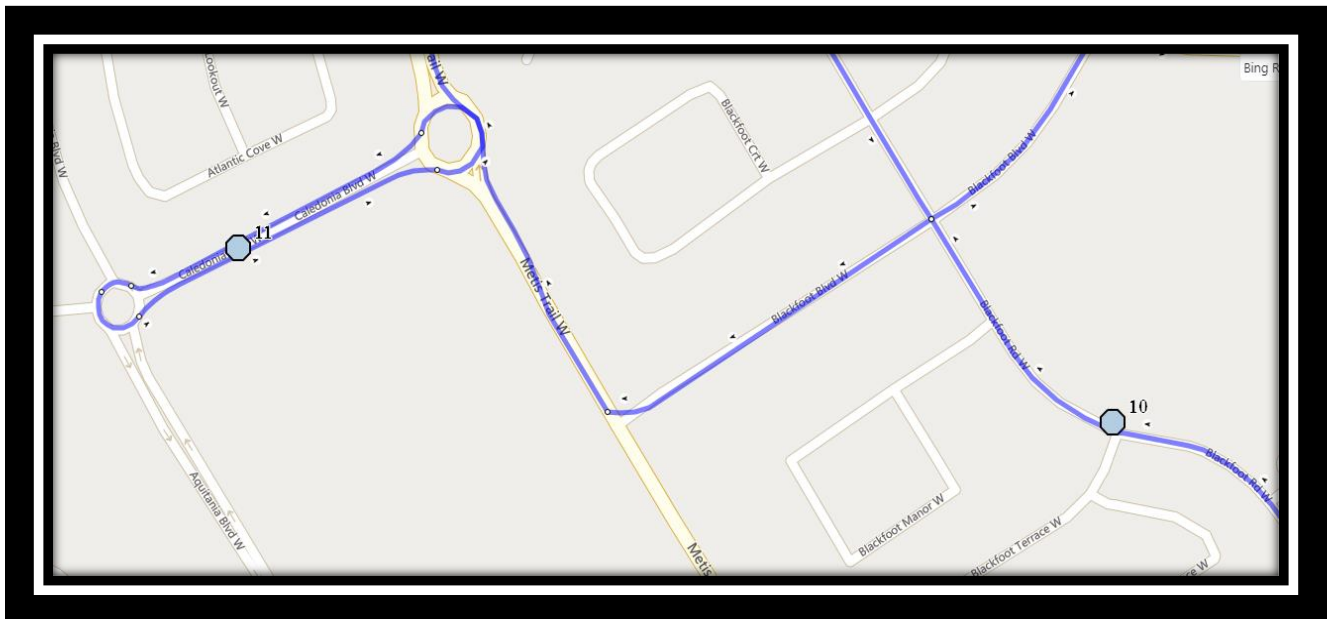

Davidson/Bawden W2

REVISED: September 15, 2022

EFFECTIVE: September 21, 2022

Ecole Agnes Davidson – 2103 20 Street South – (403) 328-5153

Fleetwood Bawden – 1222 9 Ave. South – (403) 327-5818

Please arrive 10 minutes before scheduled pick up and drop off times. Times shown may vary due to weather & traffic conditions.

Bus routes and maps are subject to change. For the most up-to-date version, visit www.southland.ca/lethbridge.