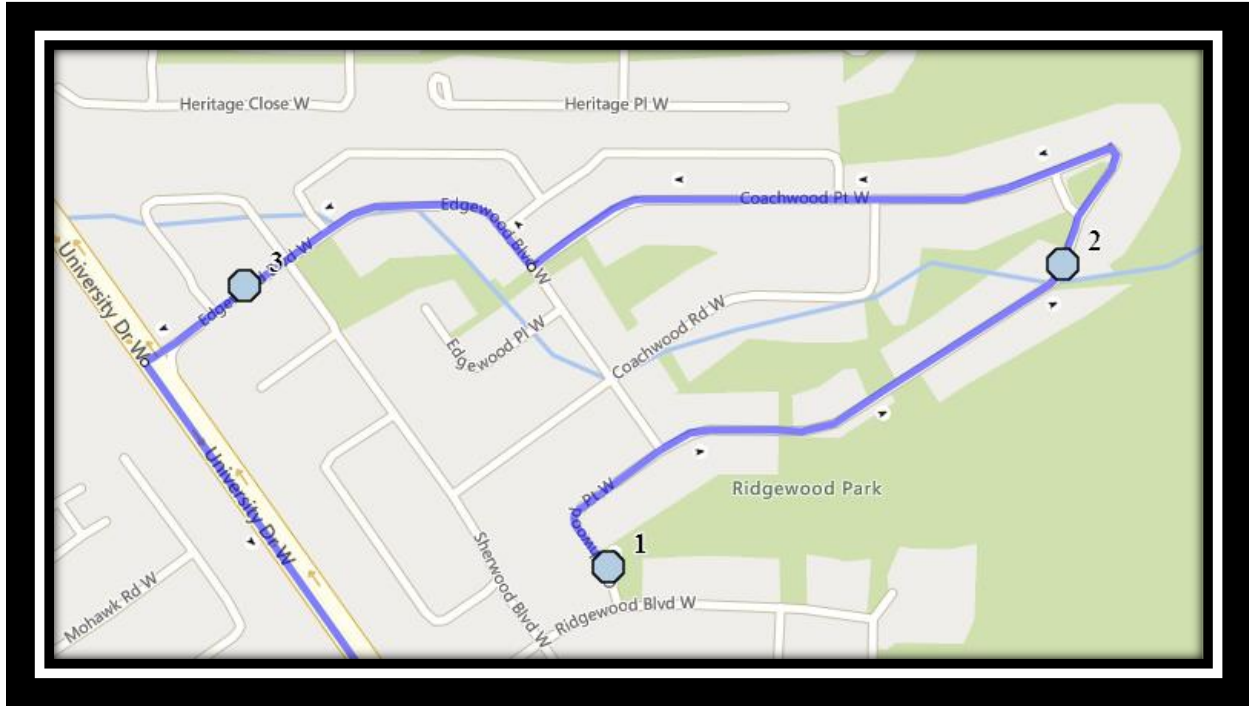

# Davidson/Bawden W3

REVISED: September 28, 2022

EFFECTIVE: October 5, 2022

**PM Route Same Direction as AM**

**Ecole Agnes Davidson – 2103 20 Street South – (403) 328-5153**

**Fleetwood Bawden – 1222 9 Ave. South – (403) 327-5818**

Please arrive 10 minutes before scheduled pick up and drop off times. Times shown may vary due to weather & traffic conditions. Bus routes and maps are subject to change. For the most up-to-date version, visit [www.southland.ca/lethbridge](http://www.southland.ca/lethbridge).

# Davidson/Bawden W3

REVISED: September 28, 2022

EFFECTIVE: October 5, 2022

**Ecole Agnes Davidson – 2103 20 Street South – (403) 328-5153**

**Fleetwood Bawden – 1222 9 Ave. South – (403) 327-5818**

Please arrive 10 minutes before scheduled pick up and drop off times. Times shown may vary due to weather & traffic conditions.