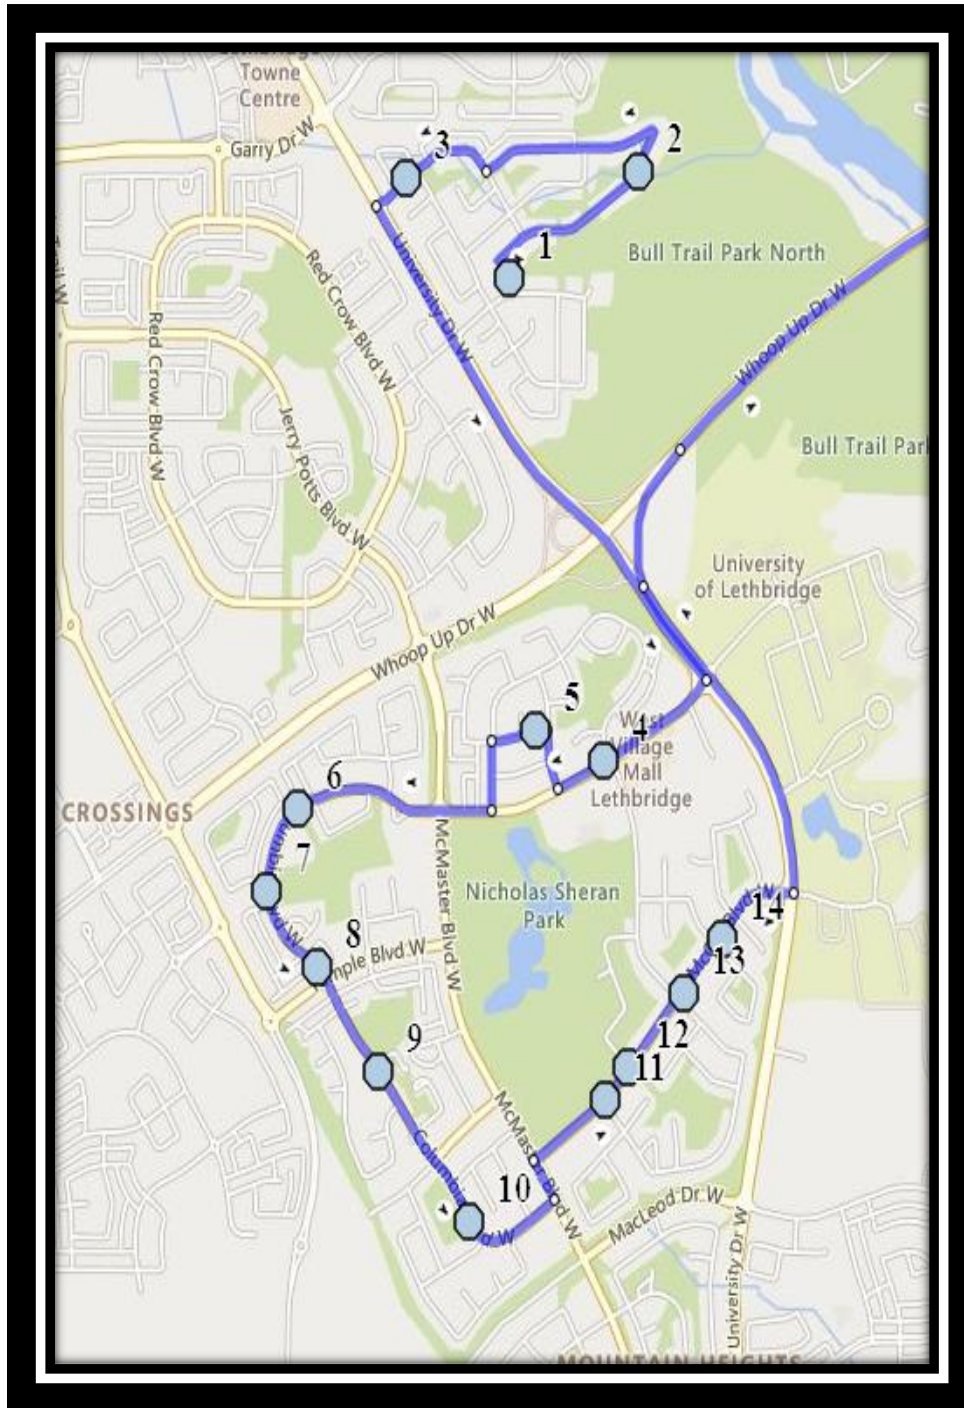

# Davidson/Bawden W3

REVISED: September 28, 2022

EFFECTIVE: October 5, 2022

**PM Route Same Direction as AM**

**Ecole Agnes Davidson – 2103 20 Street South – (403) 328-5153**

**Fleetwood Bawden – 1222 9 Ave. South – (403) 327-5818**

Please arrive 10 minutes before scheduled pick up and drop off times. Times shown may vary due to weather & traffic conditions. Bus routes and maps are subject to change. For the most up-to-date version, visit [www.southland.ca/lethbridge](http://www.southland.ca/lethbridge).

# Davidson/Bawden W3

REVISED: September 28, 2022

EFFECTIVE: October 5, 2022

**Ecole Agnes Davidson – 2103 20 Street South – (403) 328-5153**

**Fleetwood Bawden – 1222 9 Ave. South – (403) 327-5818**

Please arrive 10 minutes before scheduled pick up and drop off times. Times shown may vary due to weather & traffic conditions.