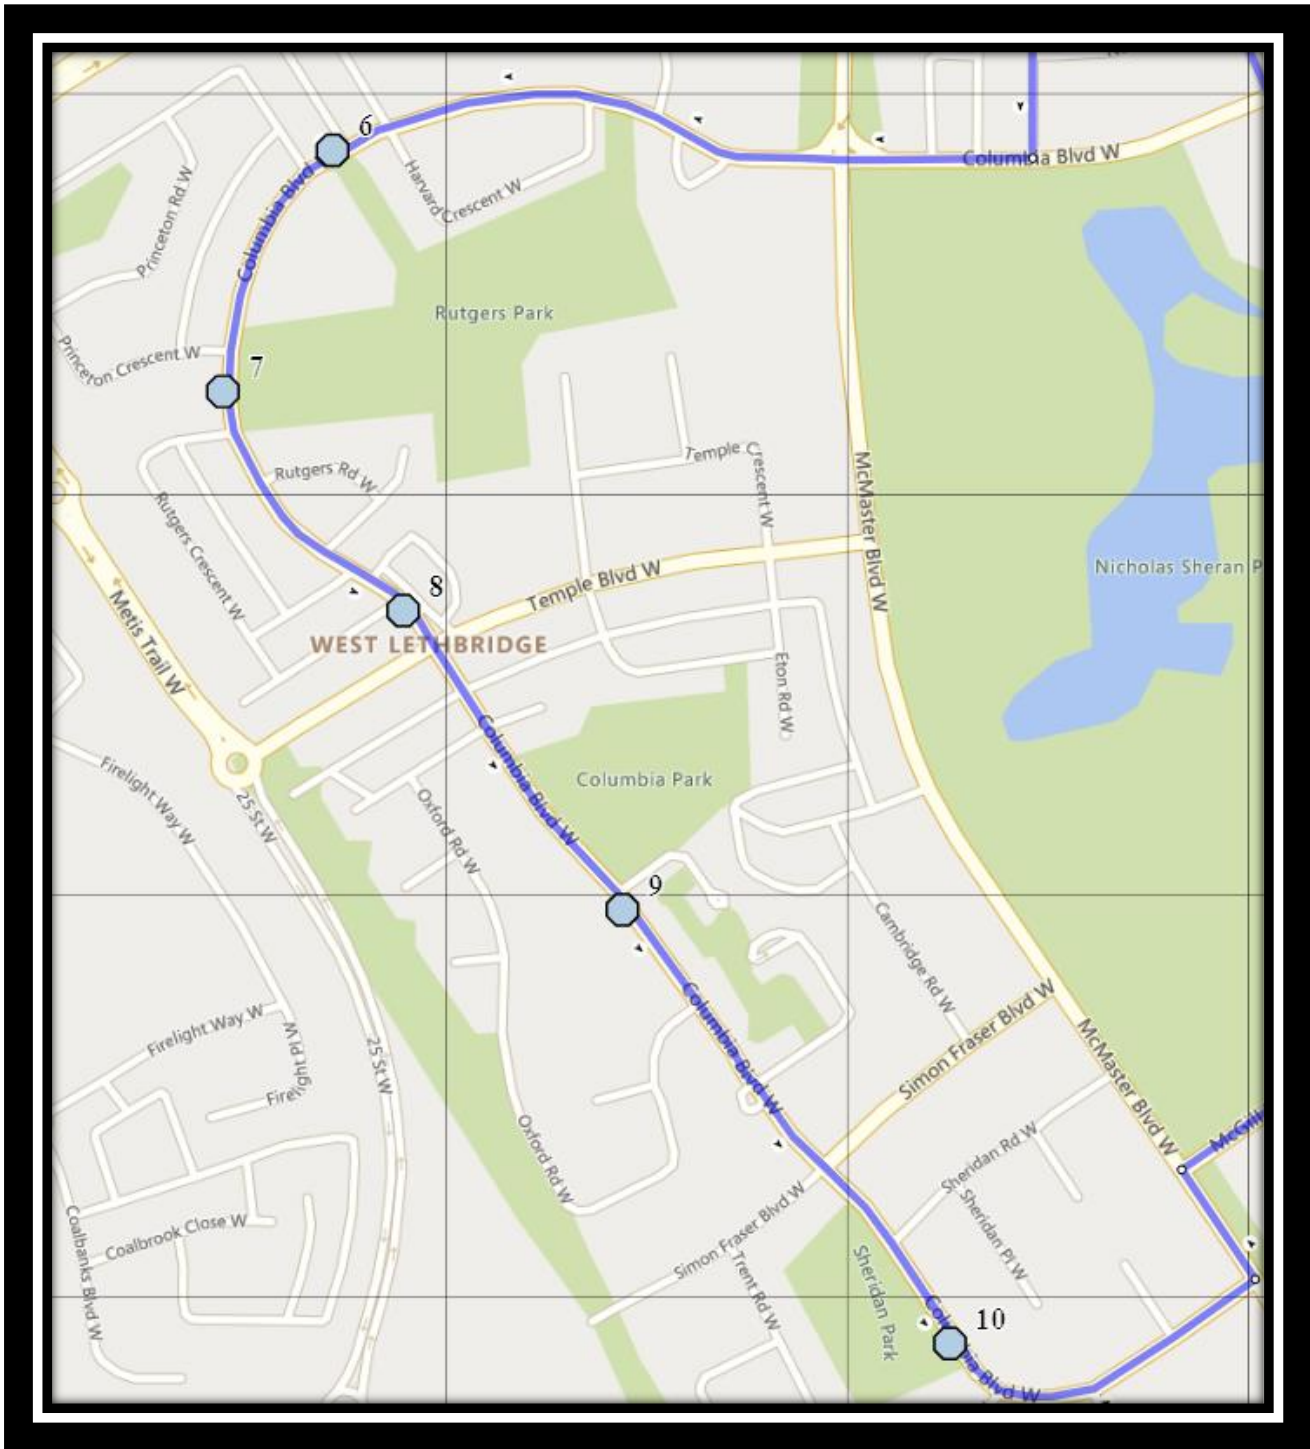

# Davidson/Bawden W3

REVISED: September 28, 2022

EFFECTIVE: October 5, 2022

**PM Route Same Direction as AM**

**Ecole Agnes Davidson – 2103 20 Street South – (403) 328-5153**

**Fleetwood Bawden – 1222 9 Ave. South – (403) 327-5818**

# Davidson/Bawden W3

REVISED: September 28, 2022

EFFECTIVE: October 5, 2022

**Ecole Agnes Davidson – 2103 20 Street South – (403) 328-5153**

**Fleetwood Bawden – 1222 9 Ave. South – (403) 327-5818**

Please arrive 10 minutes before scheduled pick up and drop off times. Times shown may vary due to weather & traffic conditions.