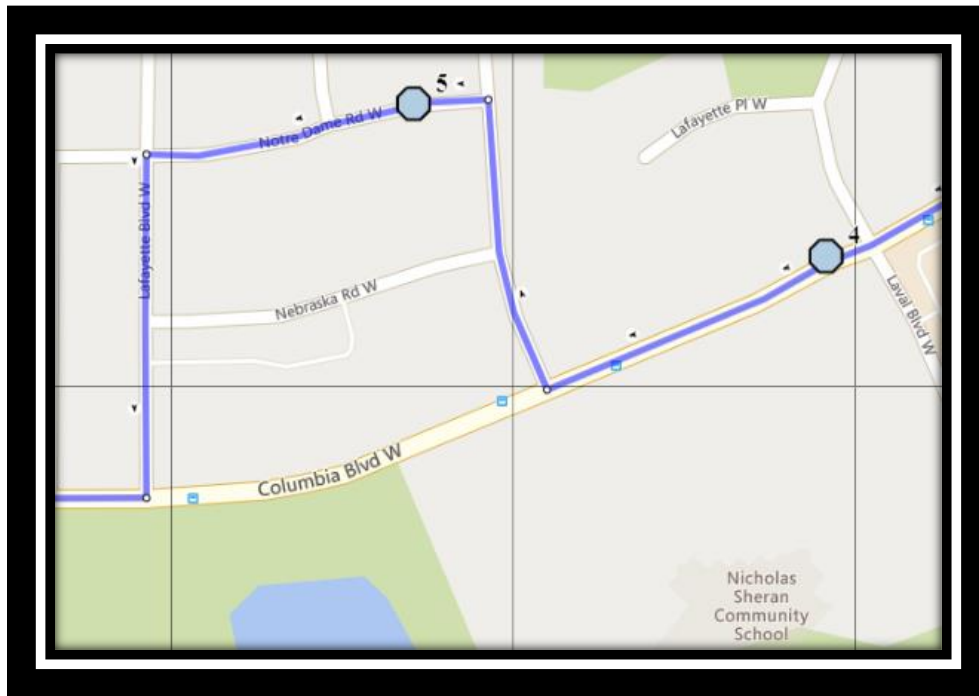

# Davidson/Bawden W3

REVISED: September 28, 2022

EFFECTIVE: October 5, 2022

**PM Route Same Direction as AM**

**Ecole Agnes Davidson – 2103 20 Street South – (403) 328-5153**

**Fleetwood Bawden – 1222 9 Ave. South – (403) 327-5818**

Please arrive 10 minutes before scheduled pick up and drop off times. Times shown may vary due to weather & traffic conditions. Bus routes and maps are subject to change. For the most up-to-date version, visit [www.southland.ca/lethbridge](http://www.southland.ca/lethbridge).

# Davidson/Bawden W3

REVISED: September 28, 2022

EFFECTIVE: October 5, 2022

**Ecole Agnes Davidson – 2103 20 Street South – (403) 328-5153**

**Fleetwood Bawden – 1222 9 Ave. South – (403) 327-5818**

Please arrive 10 minutes before scheduled pick up and drop off times. Times shown may vary due to weather & traffic conditions.