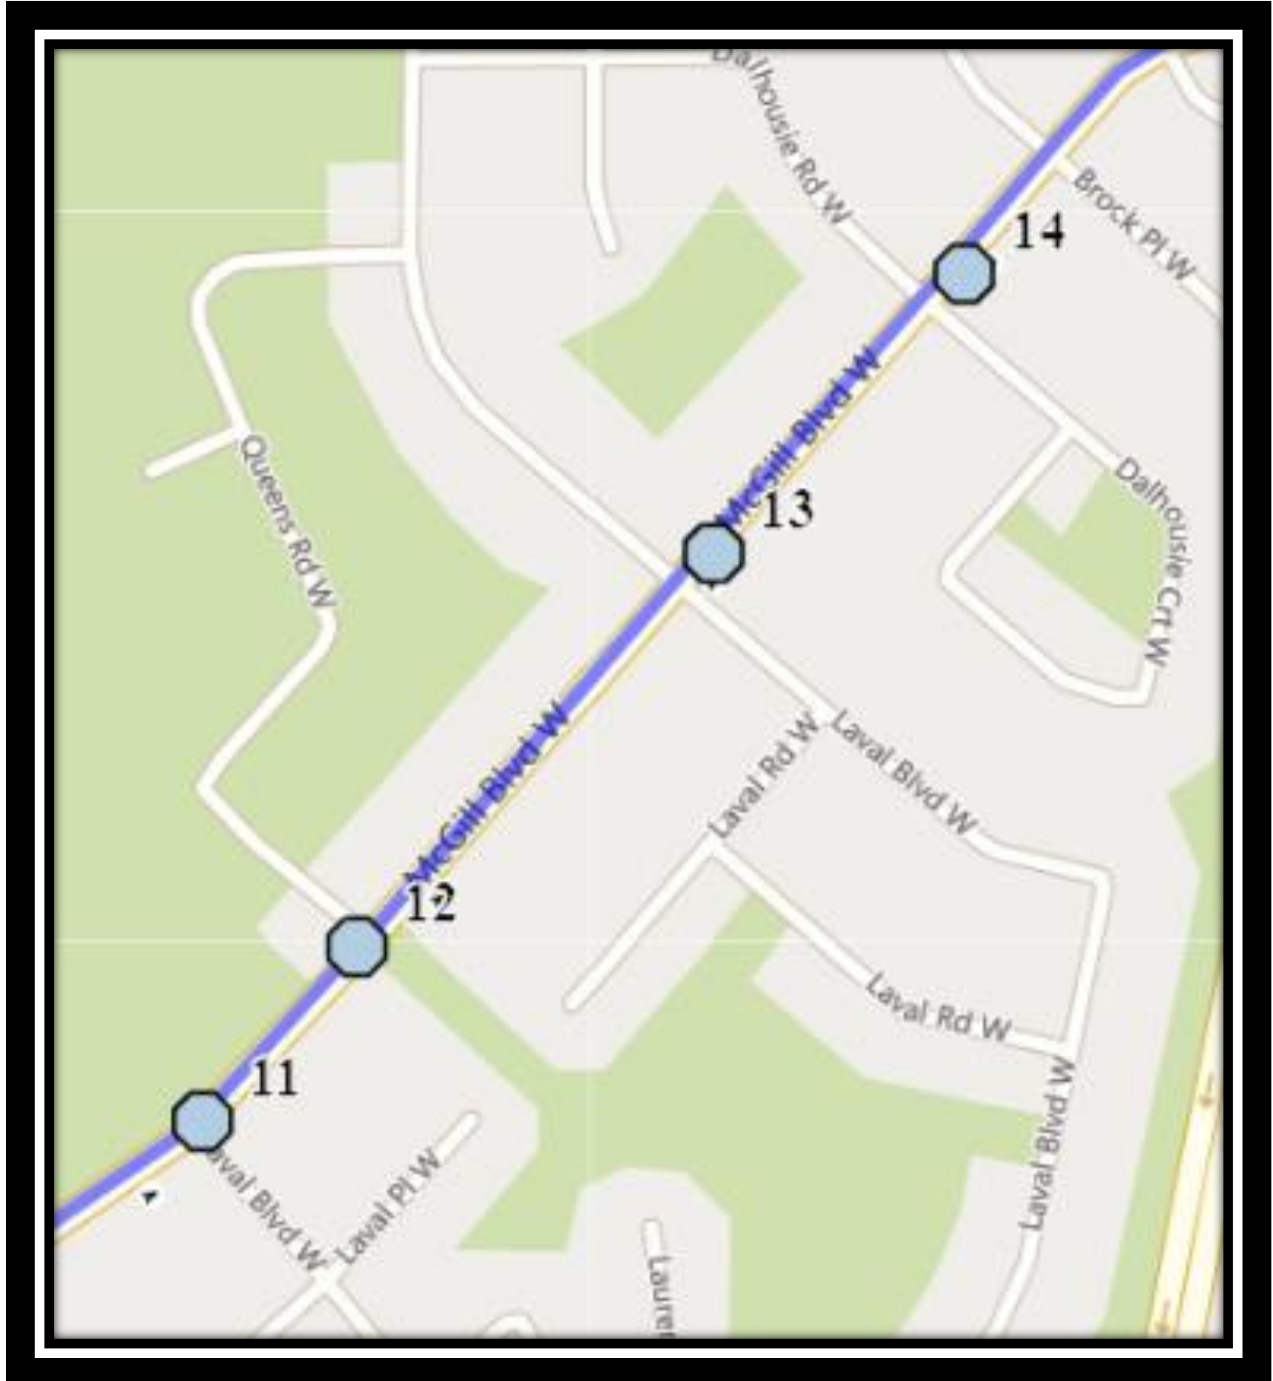

# Davidson/Bawden W3

REVISED: September 28, 2022

EFFECTIVE: October 5, 2022

**Ecole Agnes Davidson – 2103 20 Street South – (403) 328-5153**

**Fleetwood Bawden – 1222 9 Ave. South – (403) 327-5818**

Please arrive 10 minutes before scheduled pick up and drop off times. Times shown may vary due to weather & traffic conditions.