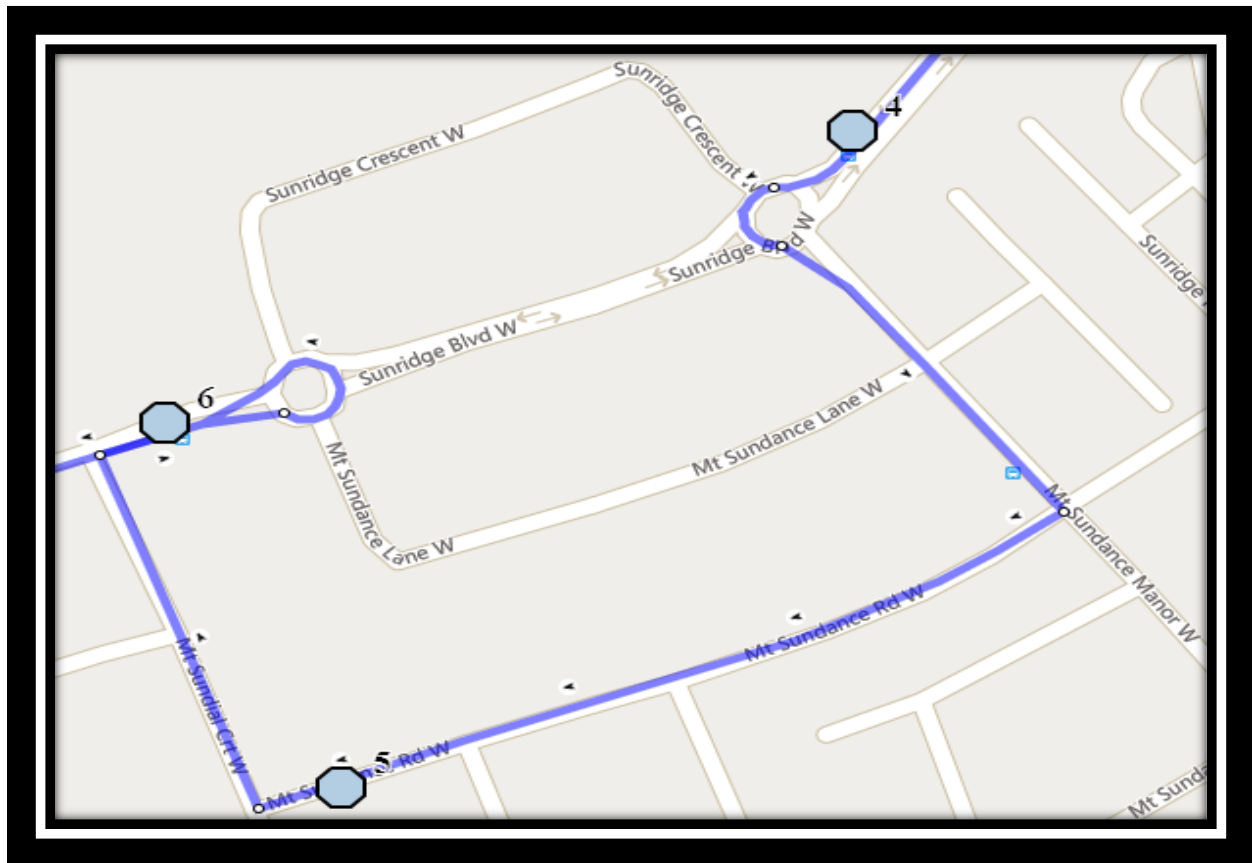

Davidson/Bawden W4

REVISED: September 1, 2022

EFFECTIVE: September 6, 2022

PM Route Same Direction as AM

Ecole Agnes Davidson – 2103 20 Street South – (403) 328-5153

Fleetwood Bawden – 1222 9 Ave. South – (403) 327-5818

Please arrive 10 minutes before scheduled pick up and drop off times. Times shown may vary due to weather & traffic conditions.
Bus routes and maps are subject to change. For the most up-to-date version, visit www.southland.ca/lethbridge.

Davidson/Bawden W4

REVISED: September 1, 2022

EFFECTIVE: September 6, 2022

Ecole Agnes Davidson – 2103 20 Street South – (403) 328-5153

Fleetwood Bawden – 1222 9 Ave. South – (403) 327-5818

Please arrive 10 minutes before scheduled pick up and drop off times. Times shown may vary due to weather & traffic conditions.

Bus routes and maps are subject to change. For the most up-to-date version, visit www.southland.ca/lethbridge.

Davidson/Bawden W4

REVISED: September 1, 2022

EFFECTIVE: September 6, 2022

Ecole Agnes Davidson – 2103 20 Street South – (403) 328-5153