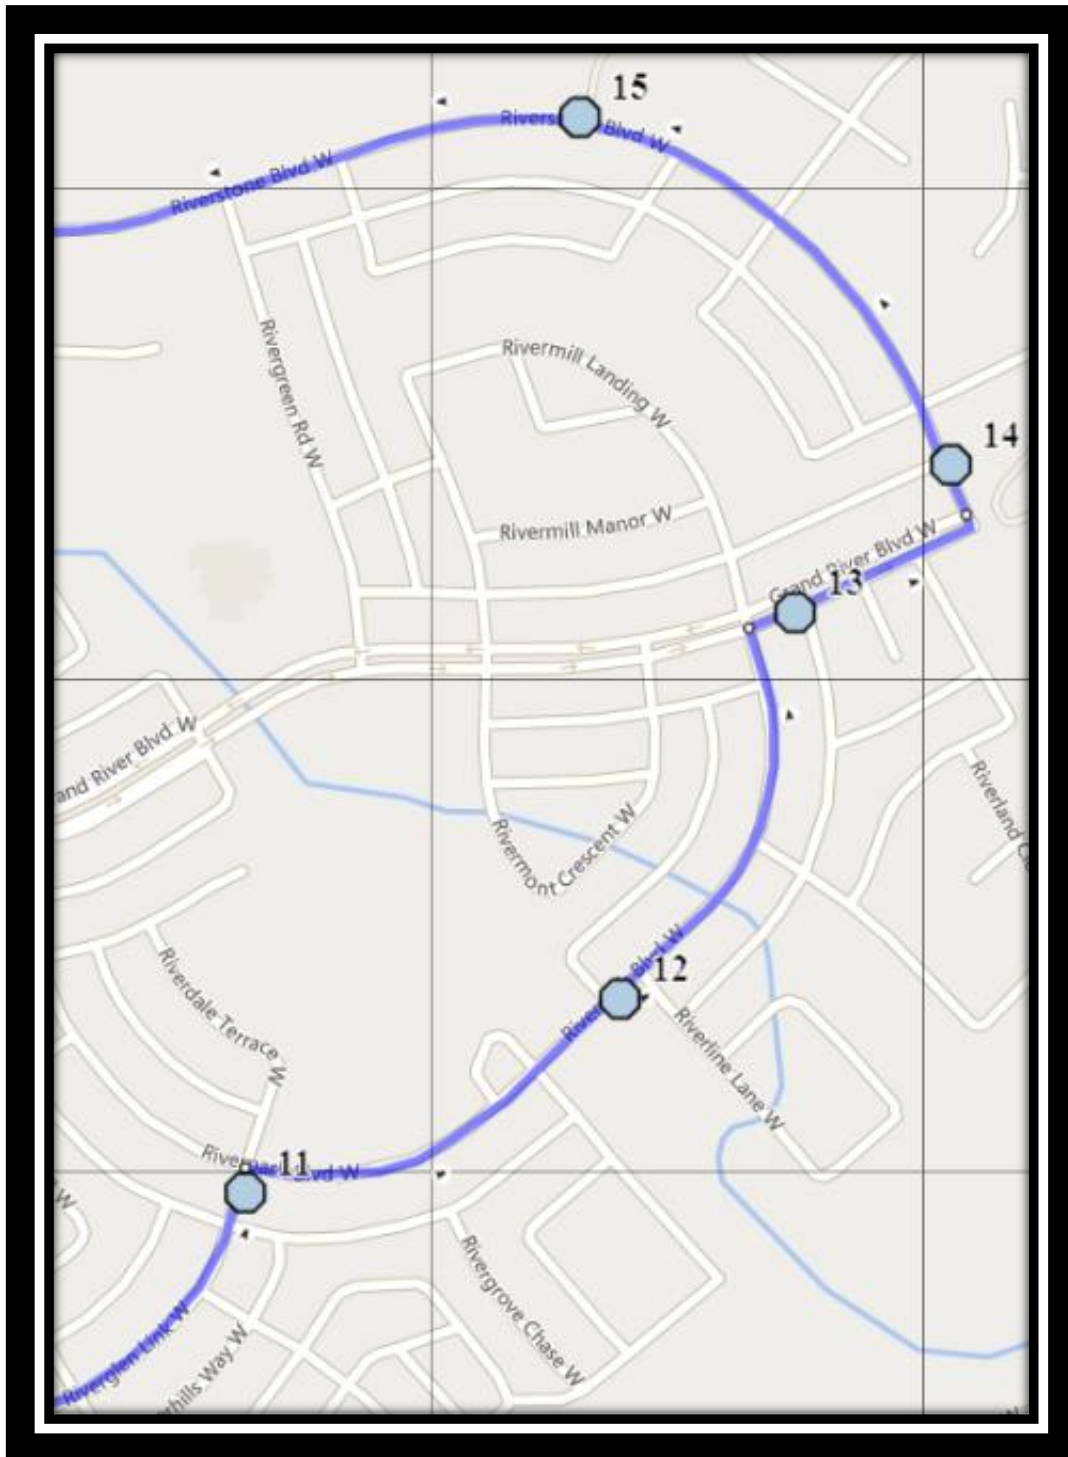

Davidson/Bawden W4

REVISED: September 1, 2022

EFFECTIVE: September 6, 2022

Ecole Agnes Davidson – 2103 20 Street South – (403) 328-5153

Fleetwood Bawden – 1222 9 Ave. South – (403) 327-5818

Please arrive 10 minutes before scheduled pick up and drop off times. Times shown may vary due to weather & traffic conditions.
Bus routes and maps are subject to change. For the most up-to-date version, visit www.southland.ca/lethbridge.