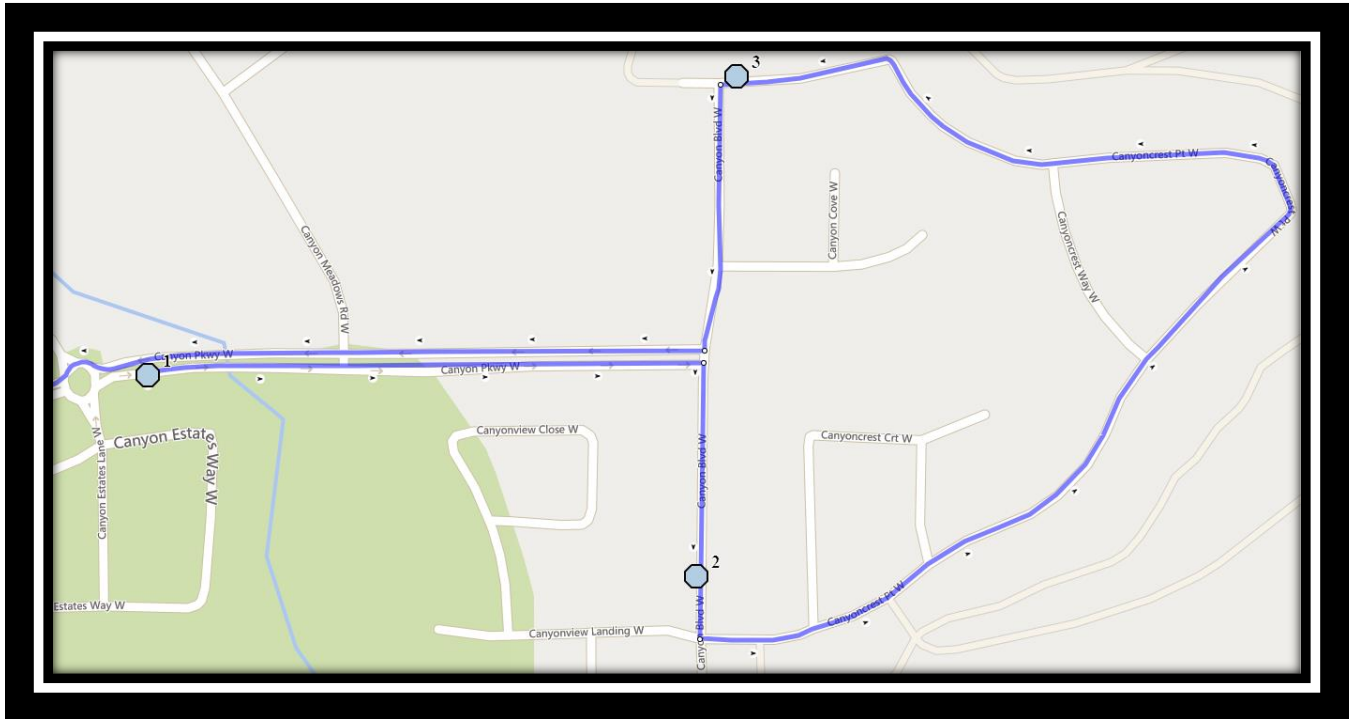

Davidson/Bawden W4

REVISED: September 1, 2022

EFFECTIVE: September 6, 2022

PM Route Same Direction as AM

Ecole Agnes Davidson – 2103 20 Street South – (403) 328-5153

Fleetwood Bawden – 1222 9 Ave. South – (403) 327-5818

Please arrive 10 minutes before scheduled pick up and drop off times. Times shown may vary due to weather & traffic conditions.
Bus routes and maps are subject to change. For the most up-to-date version, visit www.southland.ca/lethbridge.

Davidson/Bawden W4

REVISED: September 1, 2022

EFFECTIVE: September 6, 2022

Ecole Agnes Davidson – 2103 20 Street South – (403) 328-5153

Fleetwood Bawden – 1222 9 Ave. South – (403) 327-5818

Please arrive 10 minutes before scheduled pick up and drop off times. Times shown may vary due to weather & traffic conditions.

Bus routes and maps are subject to change. For the most up-to-date version, visit www.southland.ca/lethbridge.

Davidson/Bawden W4

REVISED: September 1, 2022

EFFECTIVE: September 6, 2022

Ecole Agnes Davidson – 2103 20 Street South – (403) 328-5153