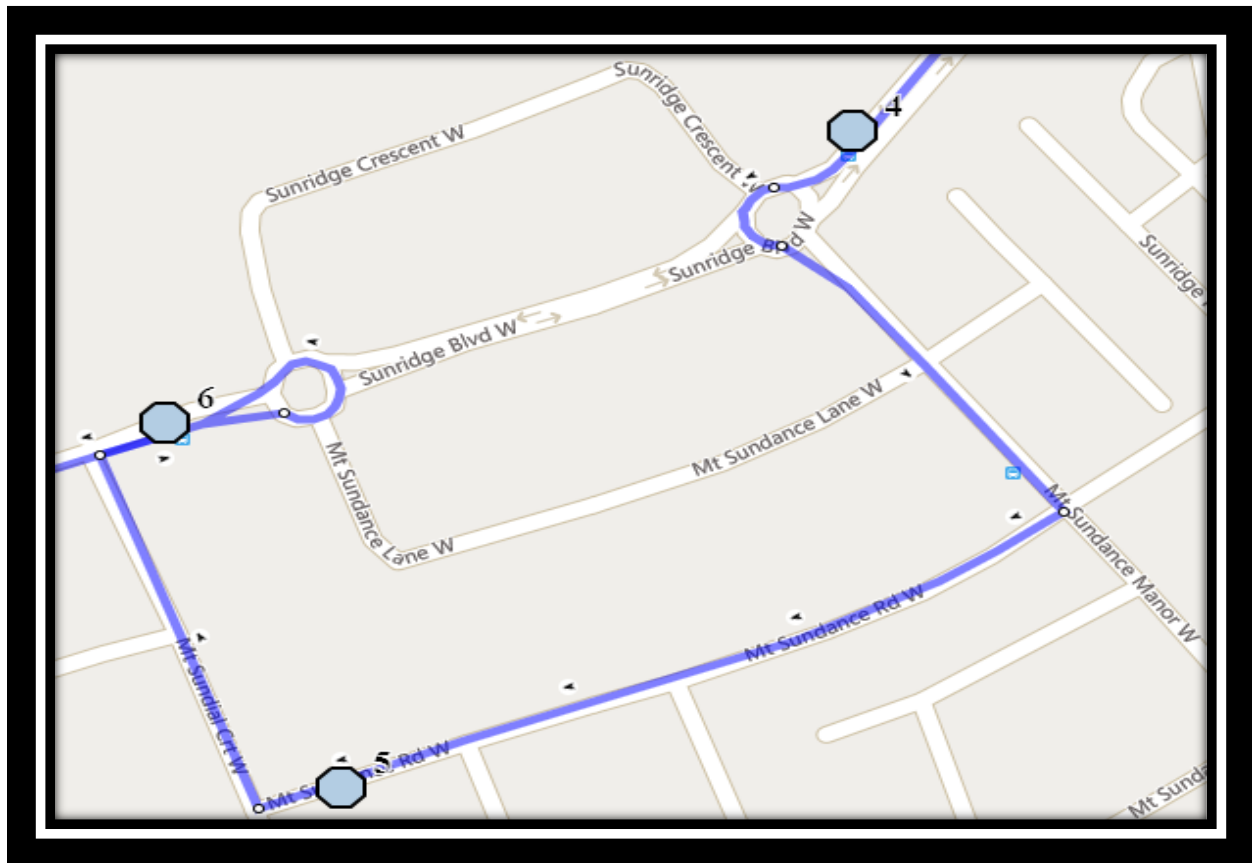

Davidson/Bawden W4

REVISED: September 1, 2022

EFFECTIVE: September 6, 2022

PM Route Same Direction as AM

Ecole Agnes Davidson – 2103 20 Street South – (403) 328-5153

Fleetwood Bawden – 1222 9 Ave. South – (403) 327-5818

Please arrive 10 minutes before scheduled pick up and drop off times. Times shown may vary due to weather & traffic conditions. Bus routes and maps are subject to change. For the most up-to-date version, visit www.southland.ca/lethbridge.

Davidson/Bawden W4

REVISED: September 1, 2022

EFFECTIVE: September 6, 2022

Ecole Agnes Davidson – 2103 20 Street South – (403) 328-5153

Fleetwood Bawden – 1222 9 Ave. South – (403) 327-5818

Please arrive 10 minutes before scheduled pick up and drop off times. Times shown may vary due to weather & traffic conditions.

Bus routes and maps are subject to change. For the most up-to-date version, visit www.southland.ca/lethbridge.

Davidson/Bawden W4

REVISED: September 1, 2022

EFFECTIVE: September 6, 2022

Ecole Agnes Davidson – 2103 20 Street South – (403) 328-5153