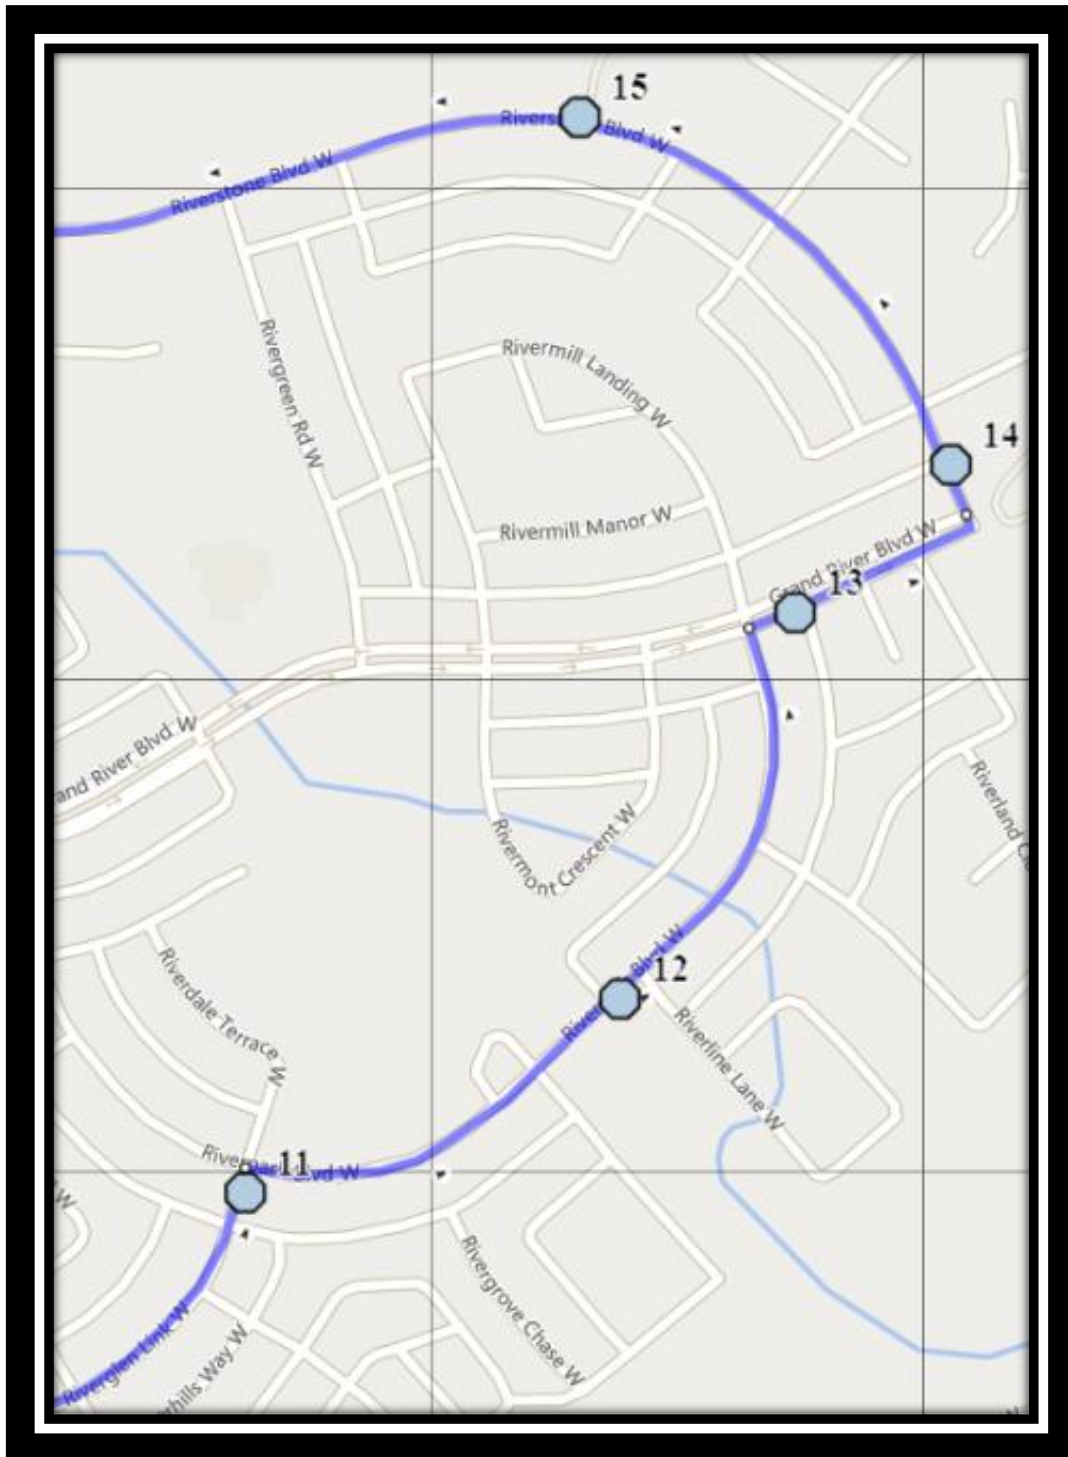

Bus routes and maps are subject to change. For the most up-to-date version, visit www.southland.ca/lethbridge.

Davidson/Bawden W4

REVISED: September 1, 2022

EFFECTIVE: September 6, 2022

Ecole Agnes Davidson – 2103 20 Street South – (403) 328-5153

Davidson/Bawden W4

REVISED: September 1, 2022

EFFECTIVE: September 6, 2022

Ecole Agnes Davidson – 2103 20 Street South – (403) 328-5153

Fleetwood Bawden – 1222 9 Ave. South – (403) 327-5818

Please arrive 10 minutes before scheduled pick up and drop off times. Times shown may vary due to weather & traffic conditions.
Bus routes and maps are subject to change. For the most up-to-date version, visit www.southland.ca/lethbridge.

Davidson/Bawden W4

REVISED: September 1, 2022

EFFECTIVE: September 6, 2022

Monday – Friday

#1 - 7:51 AM - Canyon Parkway West Eastbound - east of Canyon Estates Lane power boxes

#2 - 7:53 AM - Canyon Blvd West Southbound - north of Canyon Landing at power boxes

#3 - 7:56 AM - Canyoncrest Point W Westbound - east of Canyon Blvd at power box

#4 - 8:00 AM - Sunridge Blvd W Southbound - east of Sunridge Cres at power boxes

#5 - 8:01 AM - Mt Sundance Road W Eastbound - east of Sundial Crt at mailbox