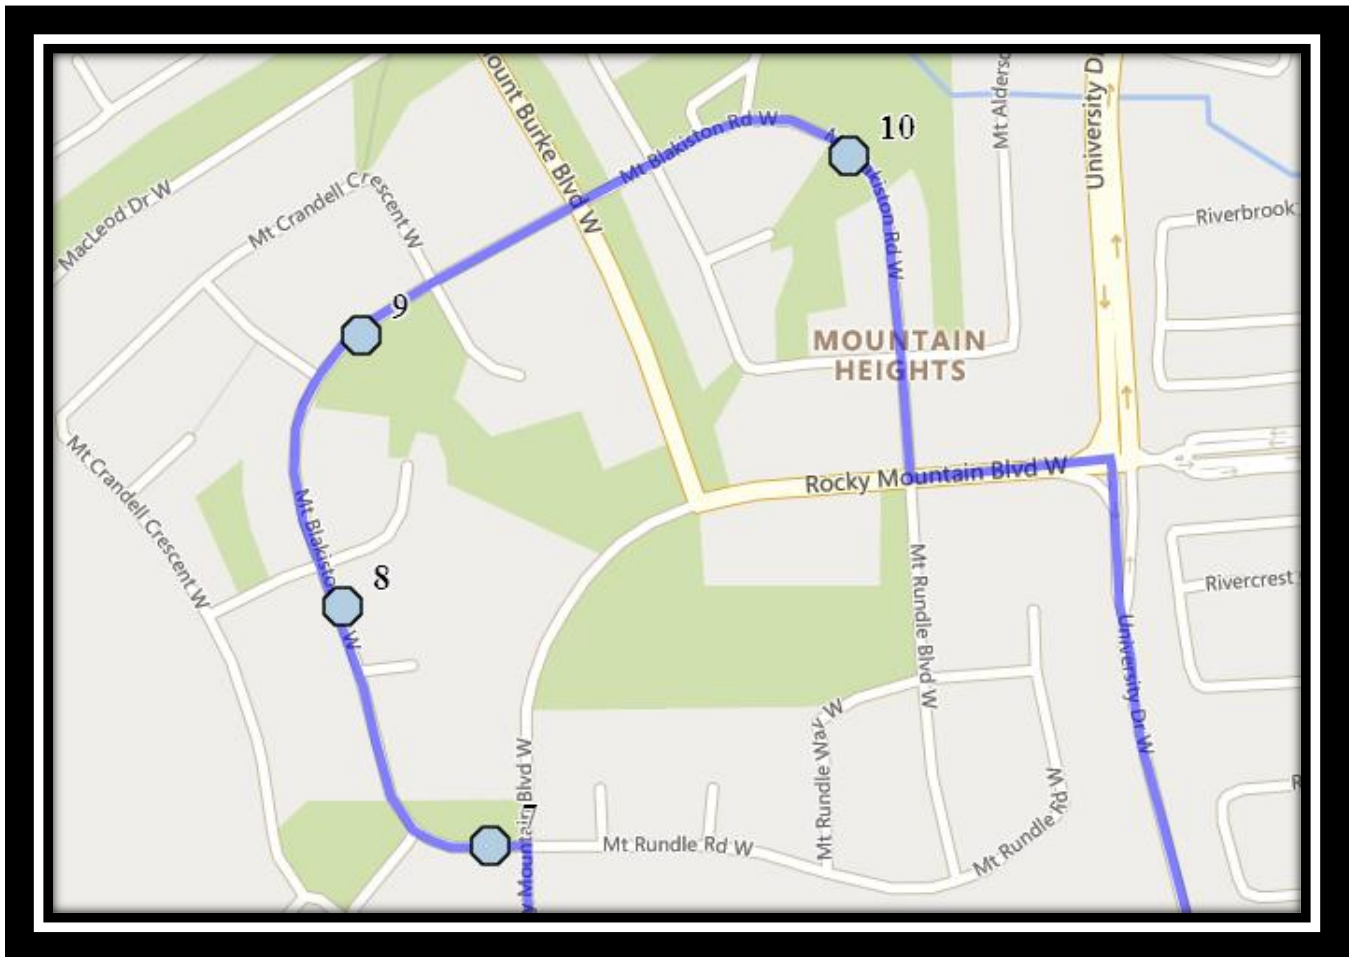

Davidson/Bawden W4

REVISED: September 1, 2022

EFFECTIVE: September 6, 2022

PM Route Same Direction as AM

Ecole Agnes Davidson – 2103 20 Street South – (403) 328-5153

Fleetwood Bawden – 1222 9 Ave. South – (403) 327-5818

Davidson/Bawden W4

REVISED: September 1, 2022

EFFECTIVE: September 6, 2022

Ecole Agnes Davidson – 2103 20 Street South – (403) 328-5153

Fleetwood Bawden – 1222 9 Ave. South – (403) 327-5818

Please arrive 10 minutes before scheduled pick up and drop off times. Times shown may vary due to weather & traffic conditions.

Bus routes and maps are subject to change. For the most up-to-date version, visit www.southland.ca/lethbridge.

Davidson/Bawden W4

REVISED: September 1, 2022

EFFECTIVE: September 6, 2022

Ecole Agnes Davidson – 2103 20 Street South – (403) 328-5153

Davidson/Bawden W4

REVISED: September 1, 2022

EFFECTIVE: September 6, 2022

Monday – Friday

#1 - 7:51 AM - Canyon Parkway West Eastbound - east of Canyon Estates Lane power boxes

#2 - 7:53 AM - Canyon Blvd West Southbound - north of Canyon Landing at power boxes