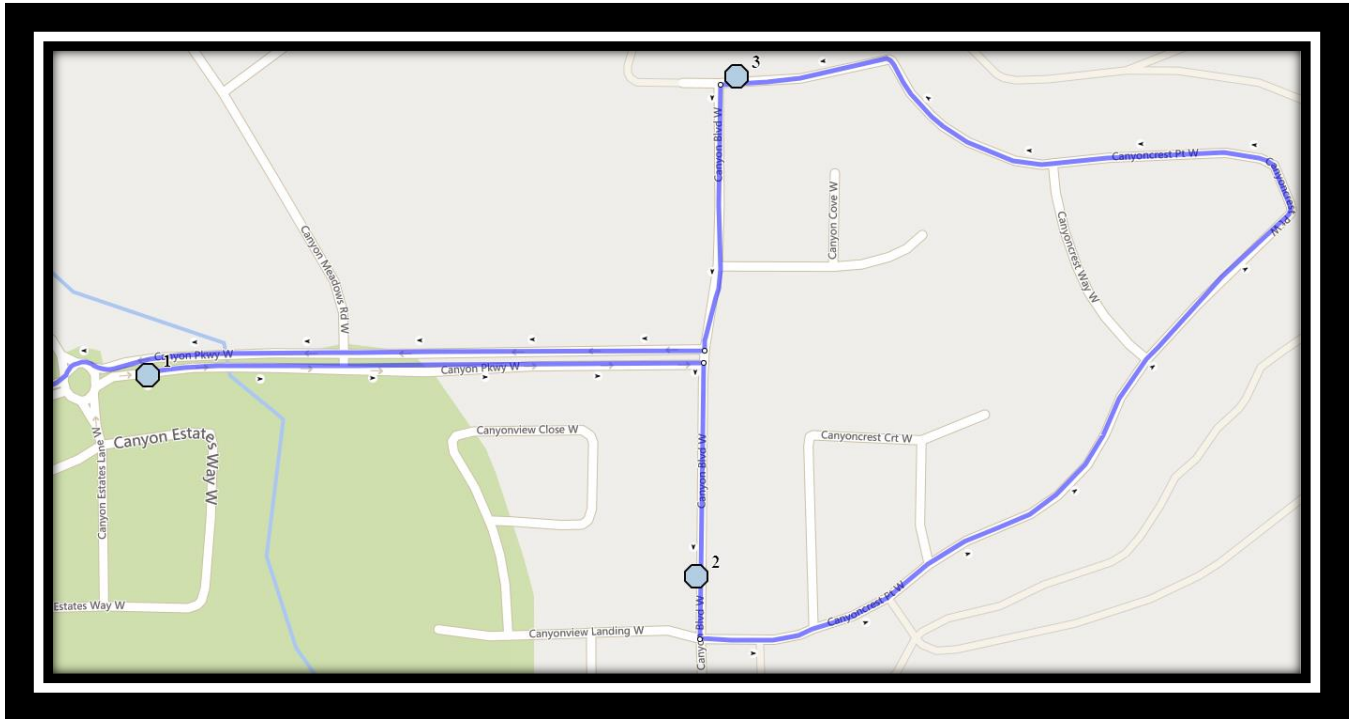

Davidson/Bawden W4

REVISED: September 1, 2022

EFFECTIVE: September 6, 2022

PM Route Same Direction as AM

Ecole Agnes Davidson – 2103 20 Street South – (403) 328-5153

Fleetwood Bawden – 1222 9 Ave. South – (403) 327-5818

Please arrive 10 minutes before scheduled pick up and drop off times. Times shown may vary due to weather & traffic conditions. Bus routes and maps are subject to change. For the most up-to-date version, visit www.southland.ca/lethbridge.

Davidson/Bawden W4

REVISED: September 1, 2022

EFFECTIVE: September 6, 2022

Ecole Agnes Davidson – 2103 20 Street South – (403) 328-5153

Fleetwood Bawden – 1222 9 Ave. South – (403) 327-5818

Please arrive 10 minutes before scheduled pick up and drop off times. Times shown may vary due to weather & traffic conditions.

Bus routes and maps are subject to change. For the most up-to-date version, visit www.southland.ca/lethbridge.

Davidson/Bawden W4

REVISED: September 1, 2022

EFFECTIVE: September 6, 2022

Ecole Agnes Davidson – 2103 20 Street South – (403) 328-5153