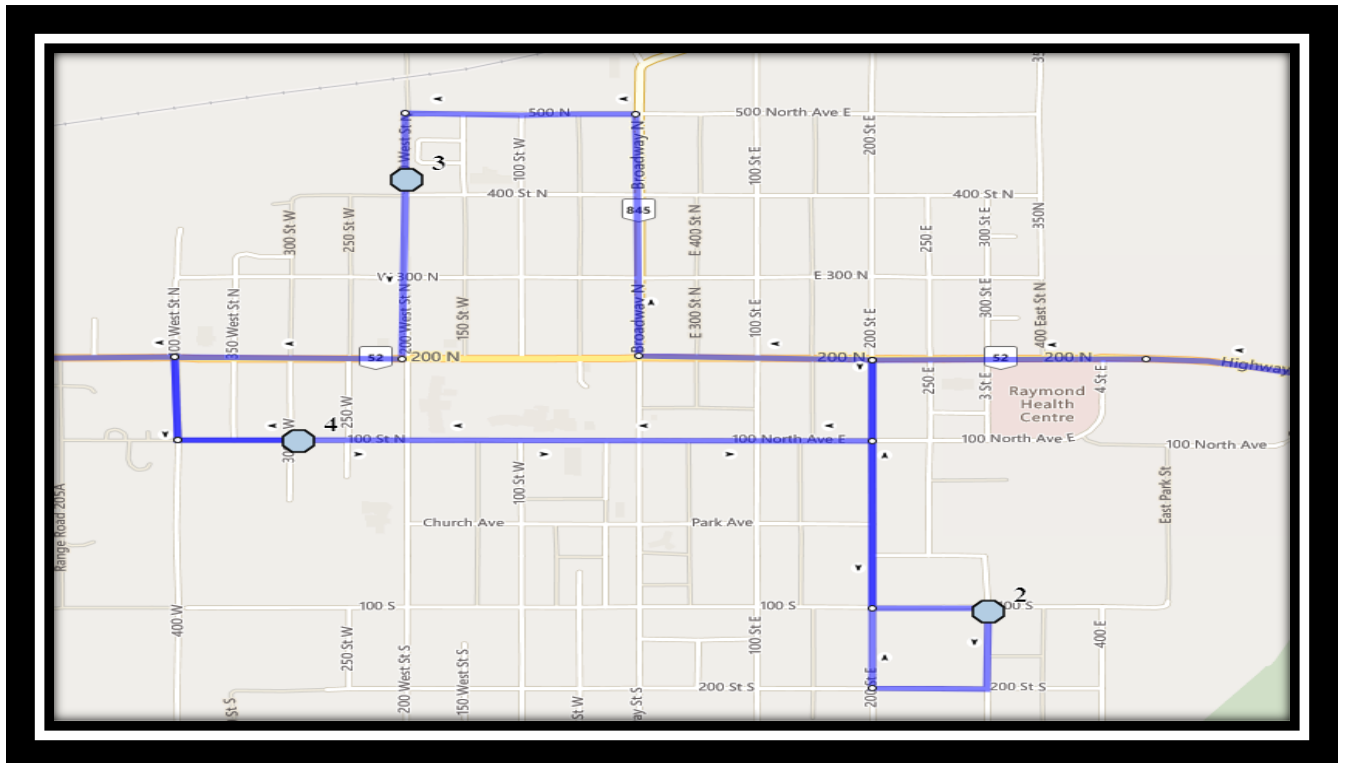

CFM Raymond/Stirling

REVISED: September 15, 2022

EFFECTIVE: September 21, 2022, 2022

Catholic Central High East – 405 18 Street South – (403) 327-4596

St. Francis Middle School – 333 18 Street South – (403) 327-3402

Ecole St. Mary's – 422 20 Street South – (403) 327-3098

Please arrive 10 minutes before scheduled pick up and drop off times. Times shown may vary due to weather & traffic conditions.
Bus routes and maps are subject to change. For the most up-to-date version, visit www.southland.ca/lethbridge.