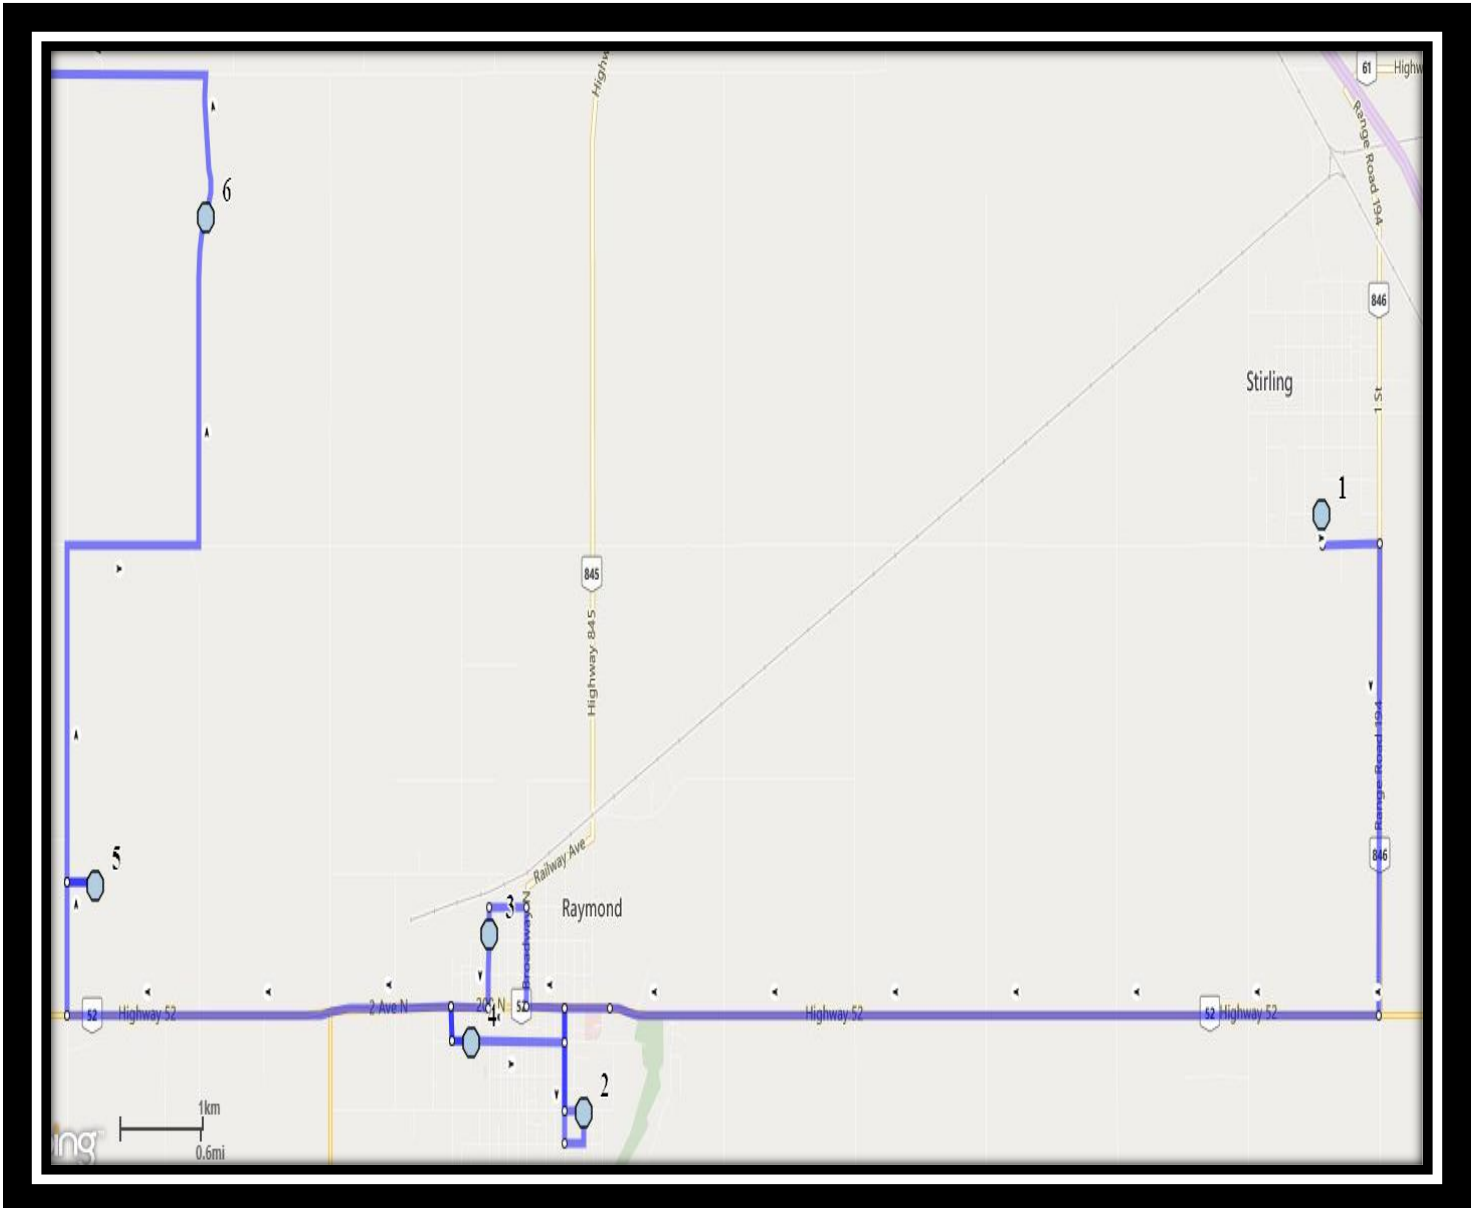

CFM Raymond/Stirling

REVISED: September 15, 2022

EFFECTIVE: September 21, 2022, 2022

PM Route Same Direction as AM

Catholic Central High East – 405 18 Street South – (403) 327-4596

St. Francis Middle School – 333 18 Street South – (403) 327-3402