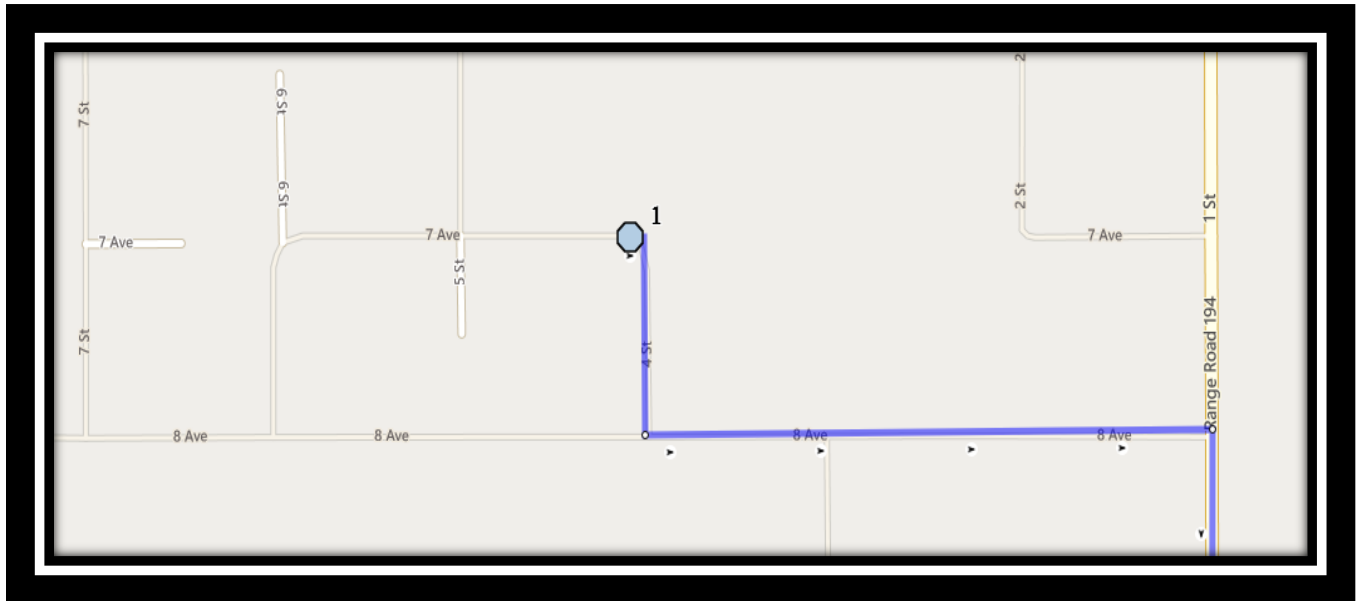

CFM Raymond/Stirling

REVISED: September 15, 2022

EFFECTIVE: September 21, 2022, 2022

Catholic Central High East – 405 18 Street South – (403) 327-4596

St. Francis Middle School – 333 18 Street South – (403) 327-3402

Ecole St. Mary's – 422 20 Street South – (403) 327-3098

Please arrive 10 minutes before scheduled pick up and drop off times. Times shown may vary due to weather & traffic conditions.
Bus routes and maps are subject to change. For the most up-to-date version, visit www.southland.ca/lethbridge.