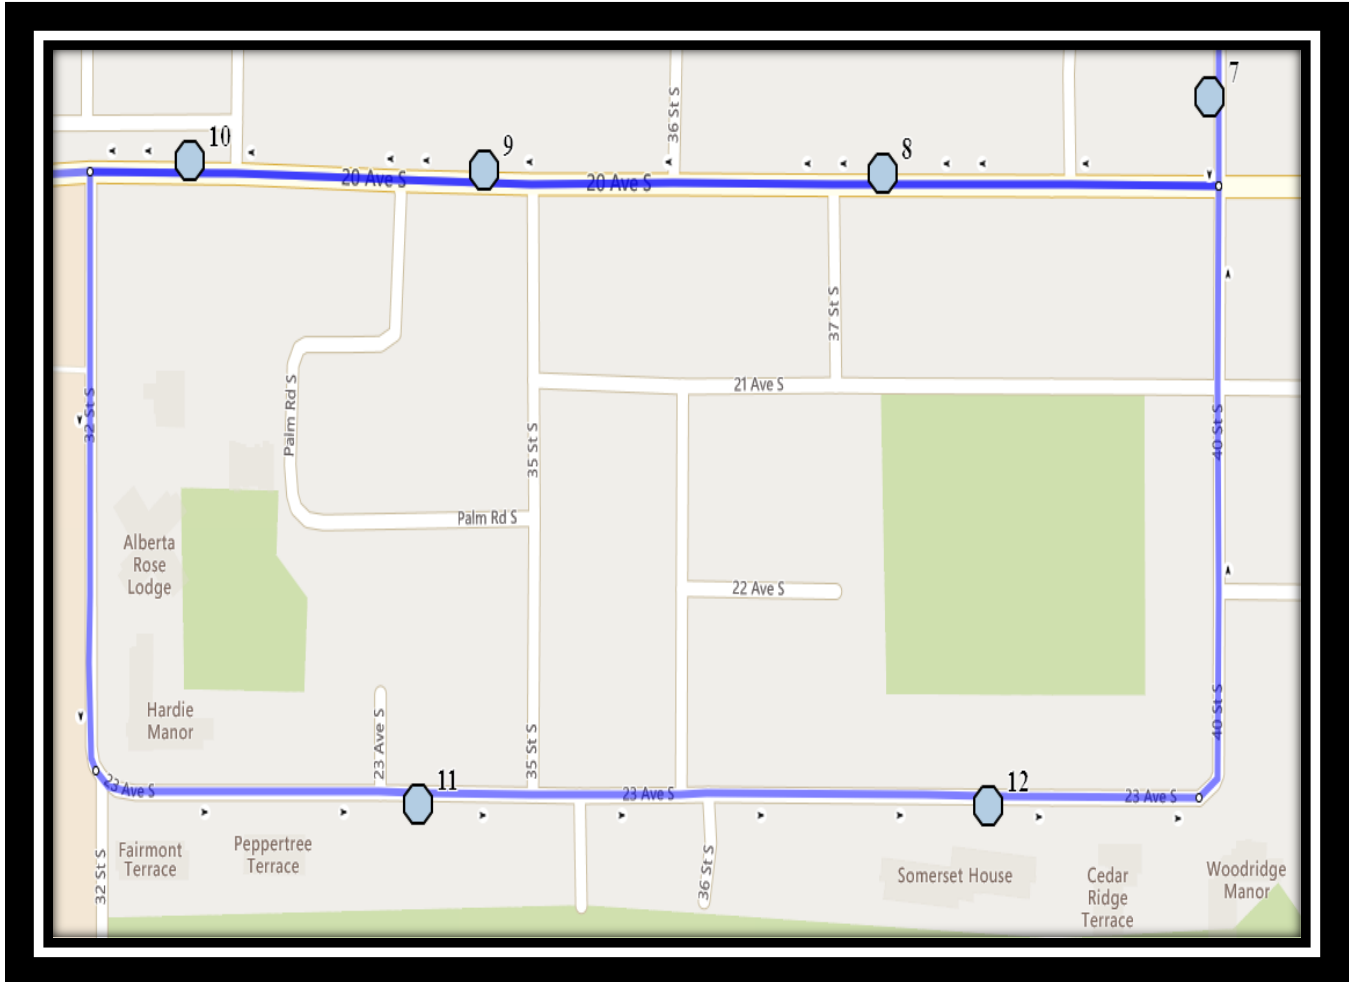

CFM S5

REVISED: September 28, 2022,

EFFECTIVE: October 5, 2022

Catholic Central High East – 405 18 Street South – (403) 327-4596

St. Francis Middle School – 333 18 Street South – (403) 327-3402

Ecole St. Mary's – 422 20 Street South – (403) 327-3098

Please arrive 10 minutes before scheduled pick up and drop off times. Times shown may vary due to weather & traffic conditions.
Bus routes and maps are subject to change. For the most up-to-date version, visit www.southland.ca/lethbridge.