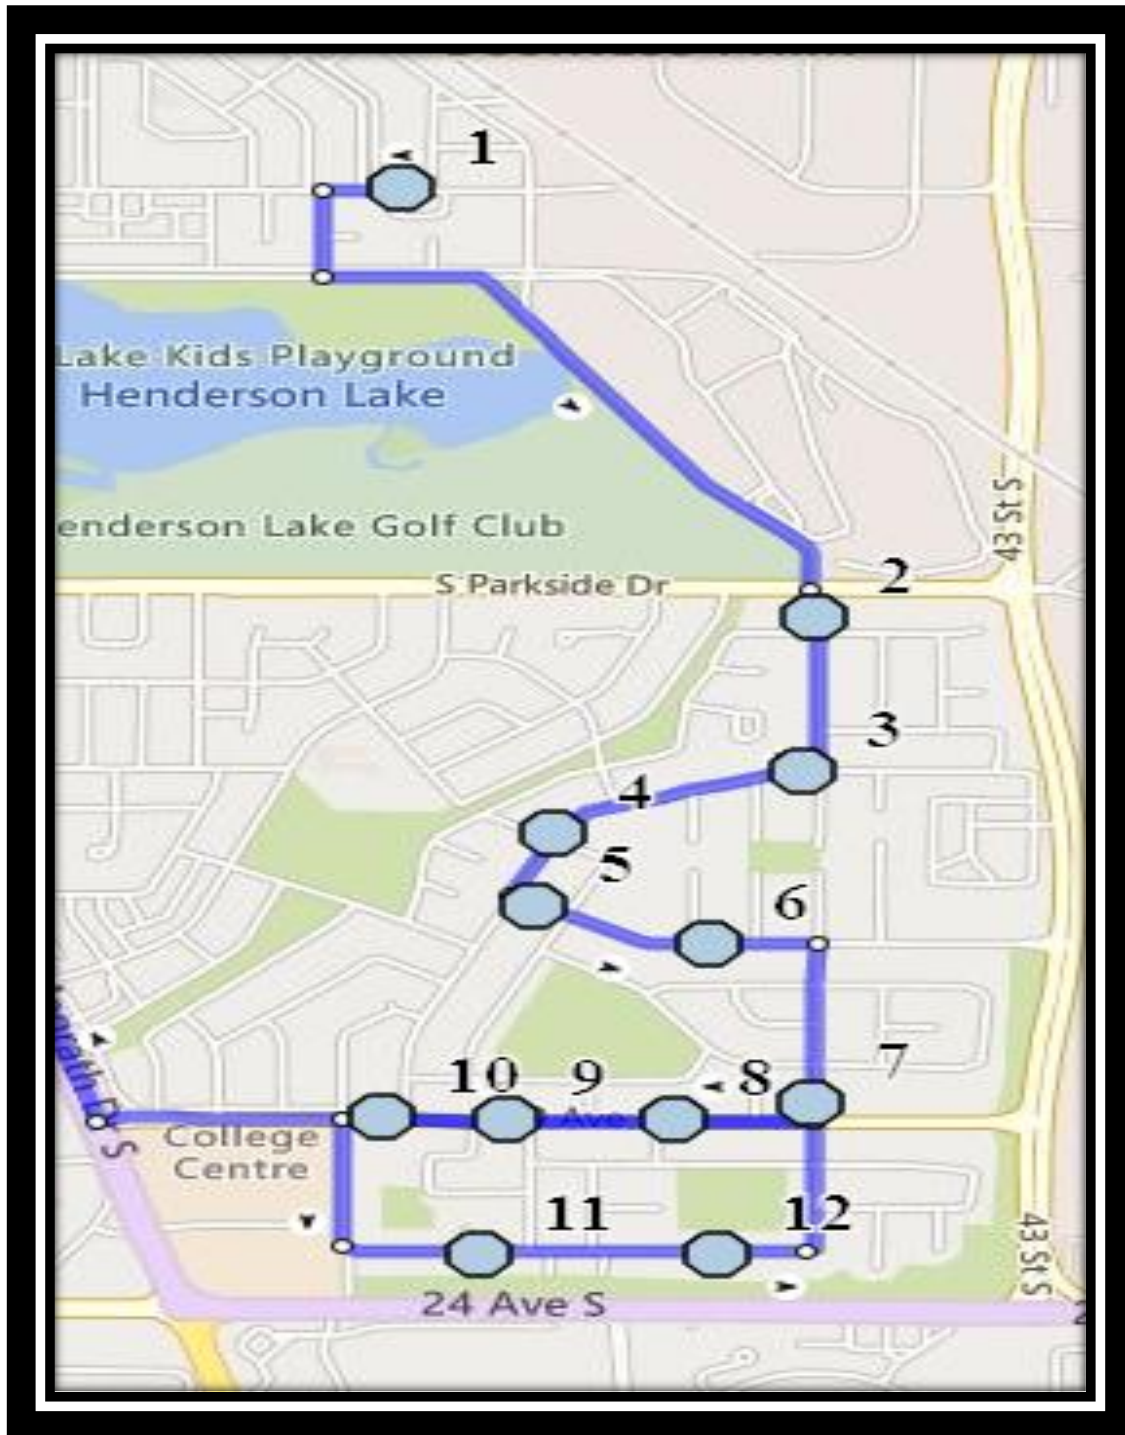

CFM S5

REVISED: September 28, 2022,

EFFECTIVE: October 5, 2022

PM Route Same Direction as AM

Catholic Central High East – 405 18 Street South – (403) 327-4596

St. Francis Middle School – 333 18 Street South – (403) 327-3402

Ecole St. Mary's – 422 20 Street South – (403) 327-3098

Please arrive 10 minutes before scheduled pick up and drop off times. Times shown may vary due to weather & traffic conditions.
Bus routes and maps are subject to change. For the most up-to-date version, visit www.southland.ca/lethbridge.