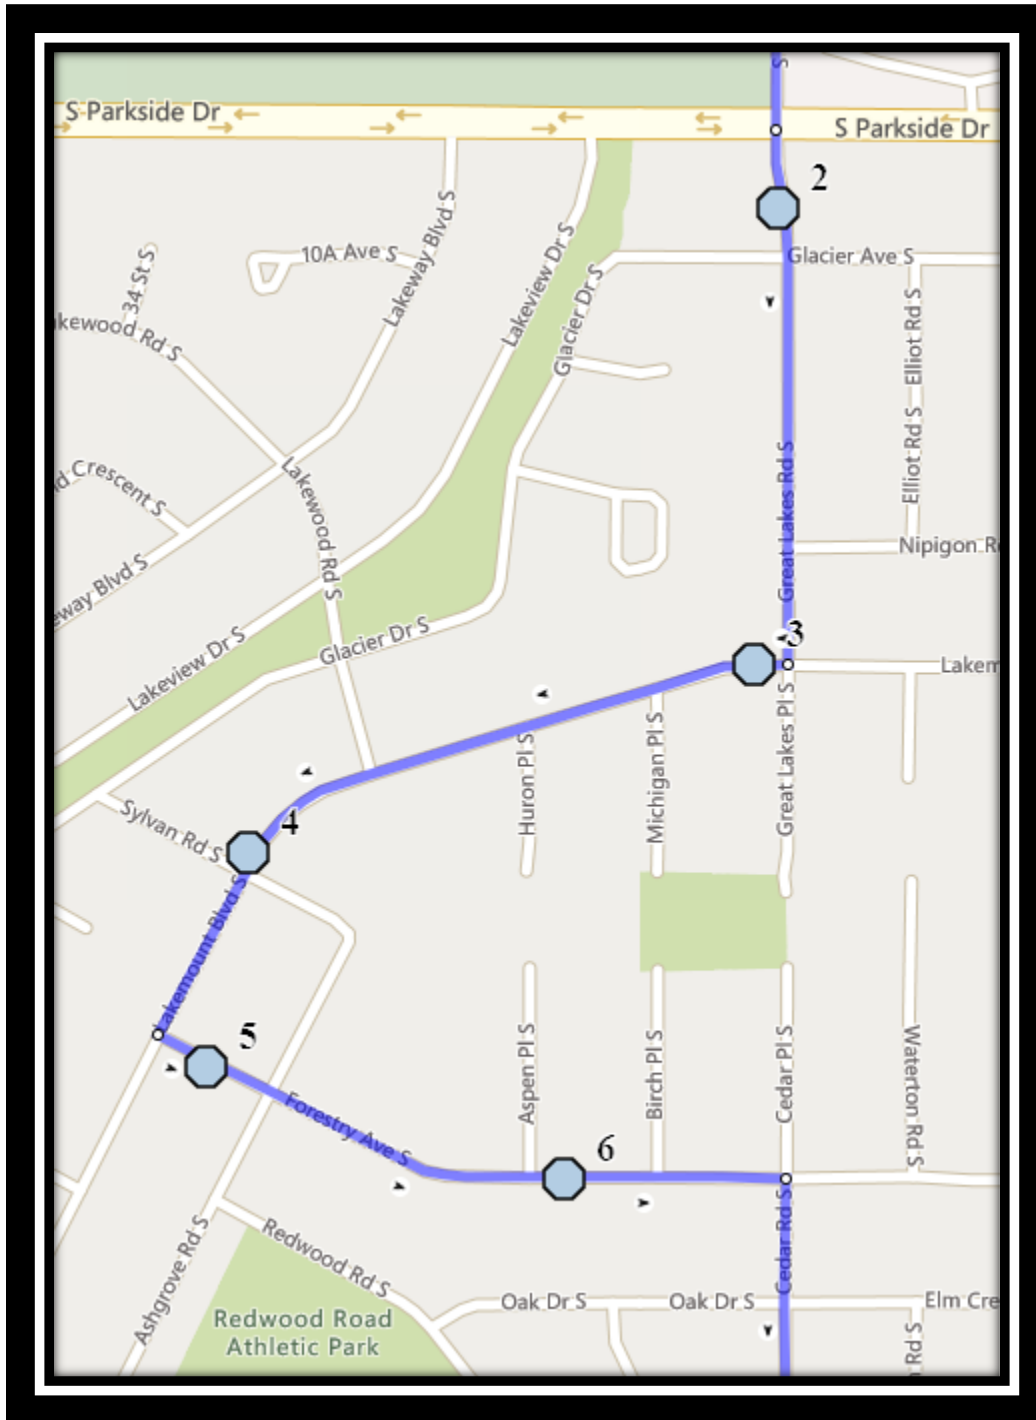

CFM S5

REVISED: September 28, 2022,

EFFECTIVE: October 5, 2022

Catholic Central High East – 405 18 Street South – (403) 327-4596

St. Francis Middle School – 333 18 Street South – (403) 327-3402

Ecole St. Mary’s – 422 20 Street South – (403) 327-3098

Please arrive 10 minutes before scheduled pick up and drop off times. Times shown may vary due to weather & traffic conditions.
Bus routes and maps are subject to change. For the most up-to-date version, visit www.southland.ca/lethbridge.