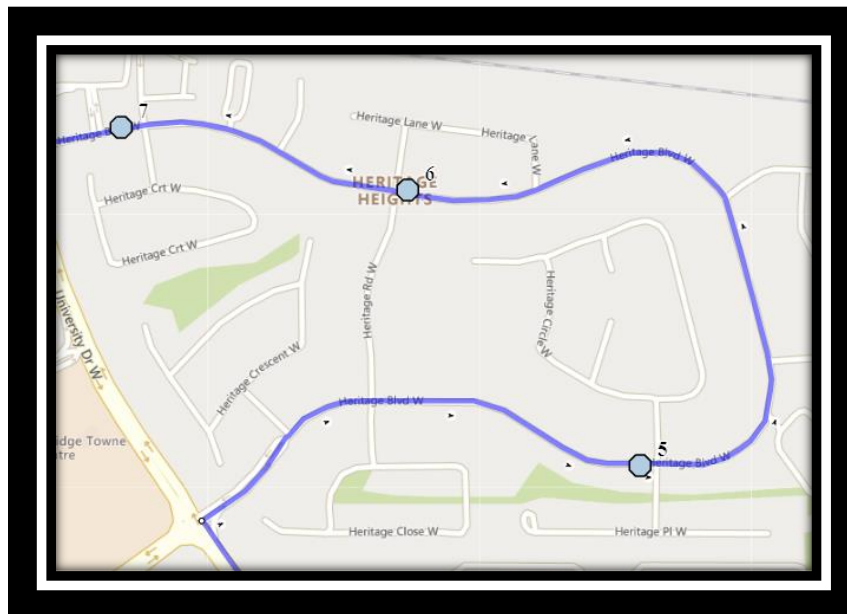

CFM W1

REVISED: September 9, 2022

EFFECTIVE: September 14, 2022

Catholic Central High East – 405 18 Street South – (403) 327-4596
St. Francis Middle School – 333 18 Street South – (403) 327-3402
Ecole St. Mary's – 422 20 Street South – (403) 327-3098

Please arrive 10 minutes before scheduled pick up and drop off times. Times shown may vary due to weather & traffic conditions.
Bus routes and maps are subject to change. For the most up-to-date version, visit www.southland.ca/lethbridge.