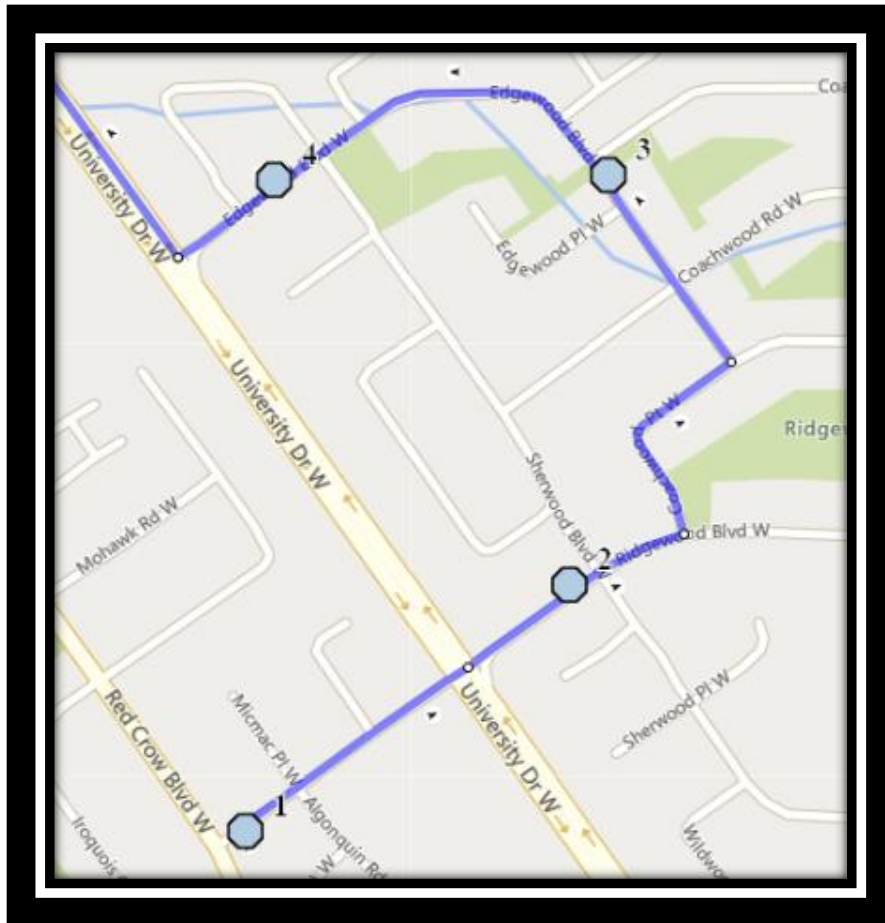

CFM W1

REVISED: September 9, 2022

EFFECTIVE: September 14, 2022

Catholic Central High East – 405 18 Street South – (403) 327-4596
St. Francis Middle School – 333 18 Street South – (403) 327-3402
Ecole St. Mary's – 422 20 Street South – (403) 327-3098

Please arrive 10 minutes before scheduled pick up and drop off times. Times shown may vary due to weather & traffic conditions.
Bus routes and maps are subject to change. For the most up-to-date version, visit www.southland.ca/lethbridge.