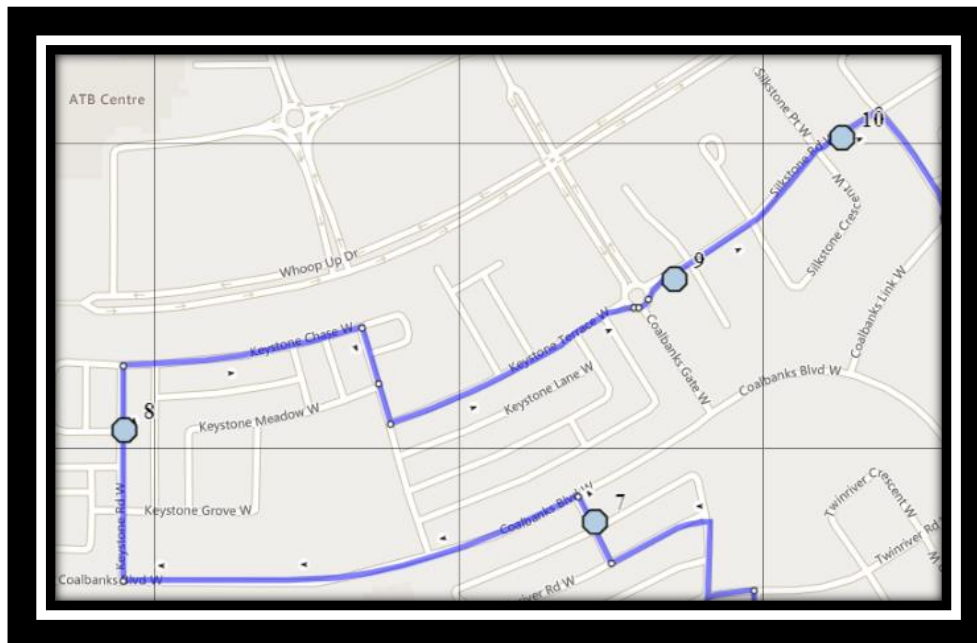

CFM W3

REVISED: September 9, 2022

EFFECTIVE: September 14, 2022

Catholic Central High East – 405 18 Street South – (403) 327-4596

St. Francis Middle School – 333 18 Street South – (403) 327-3402

Ecole St. Mary's – 422 20 Street South – (403) 327-3098

Please arrive 10 minutes before scheduled pick up and drop off times. Times shown may vary due to weather & traffic conditions.
Bus routes and maps are subject to change. For the most up-to-date version, visit www.southland.ca/lethbridge.