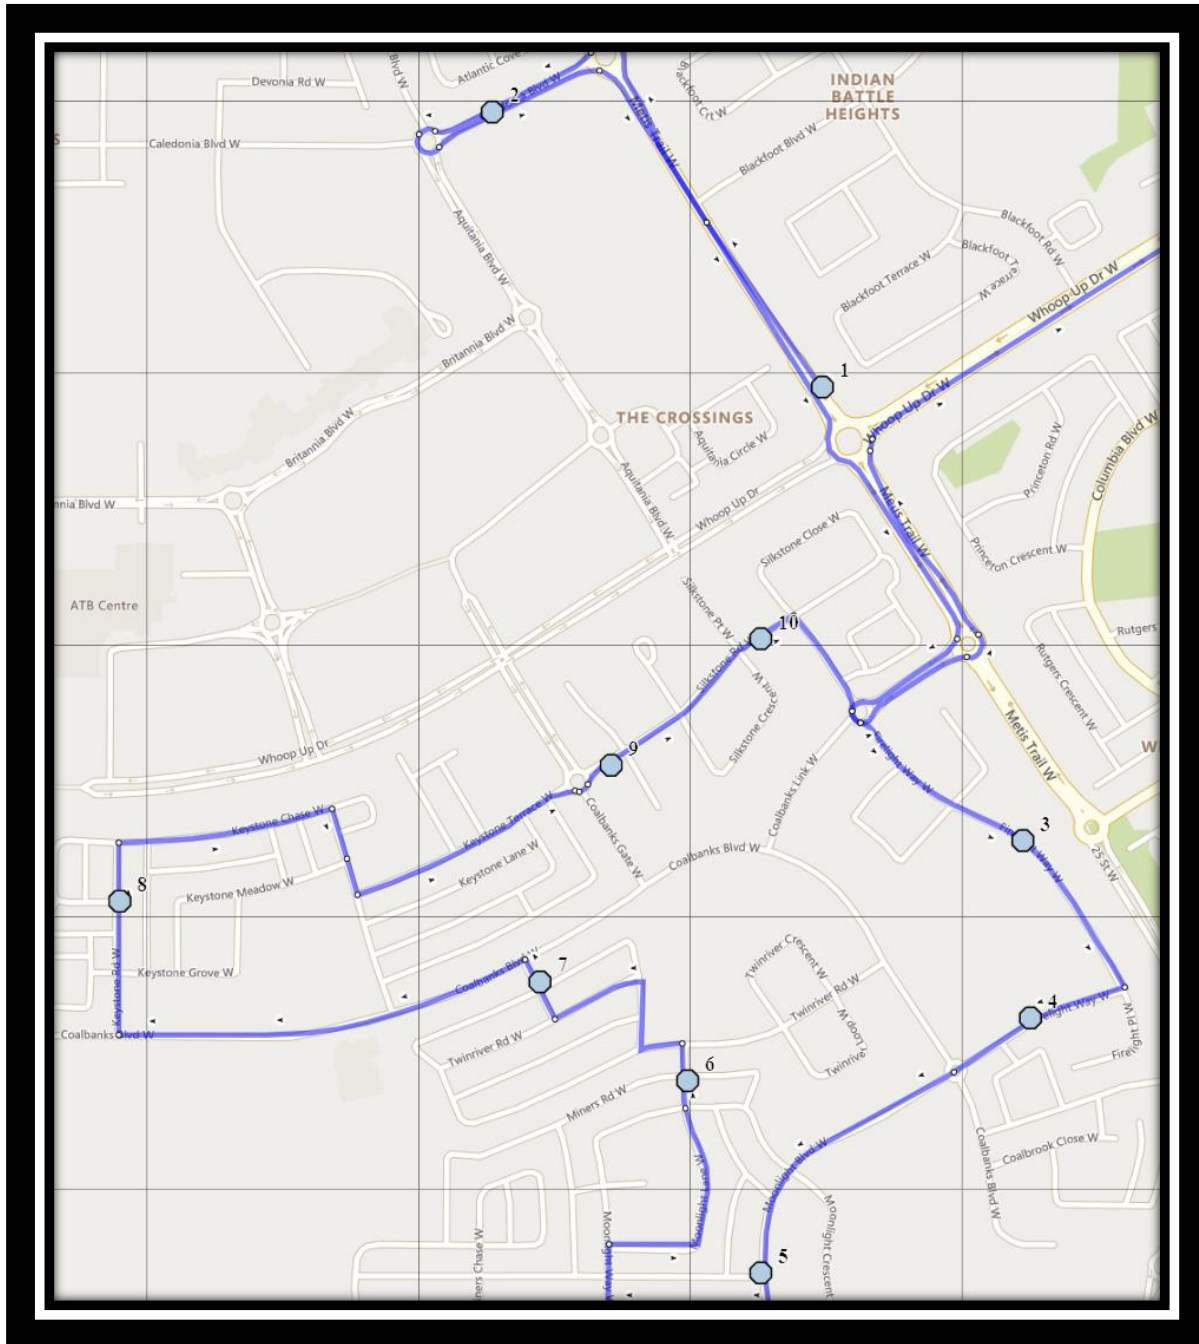

CFM W3

REVISED: September 9, 2022

EFFECTIVE: September 14, 2022

PM Route Same Direction as AM

Catholic Central High East – 405 18 Street South – (403) 327-4596

St. Francis Middle School – 333 18 Street South – (403) 327-3402

Ecole St. Mary's – 422 20 Street South – (403) 327-3098

Please arrive 10 minutes before scheduled pick up and drop off times. Times shown may vary due to weather & traffic conditions. Bus routes and maps are subject to change. For the most up-to-date version, visit www.southland.ca/lethbridge.