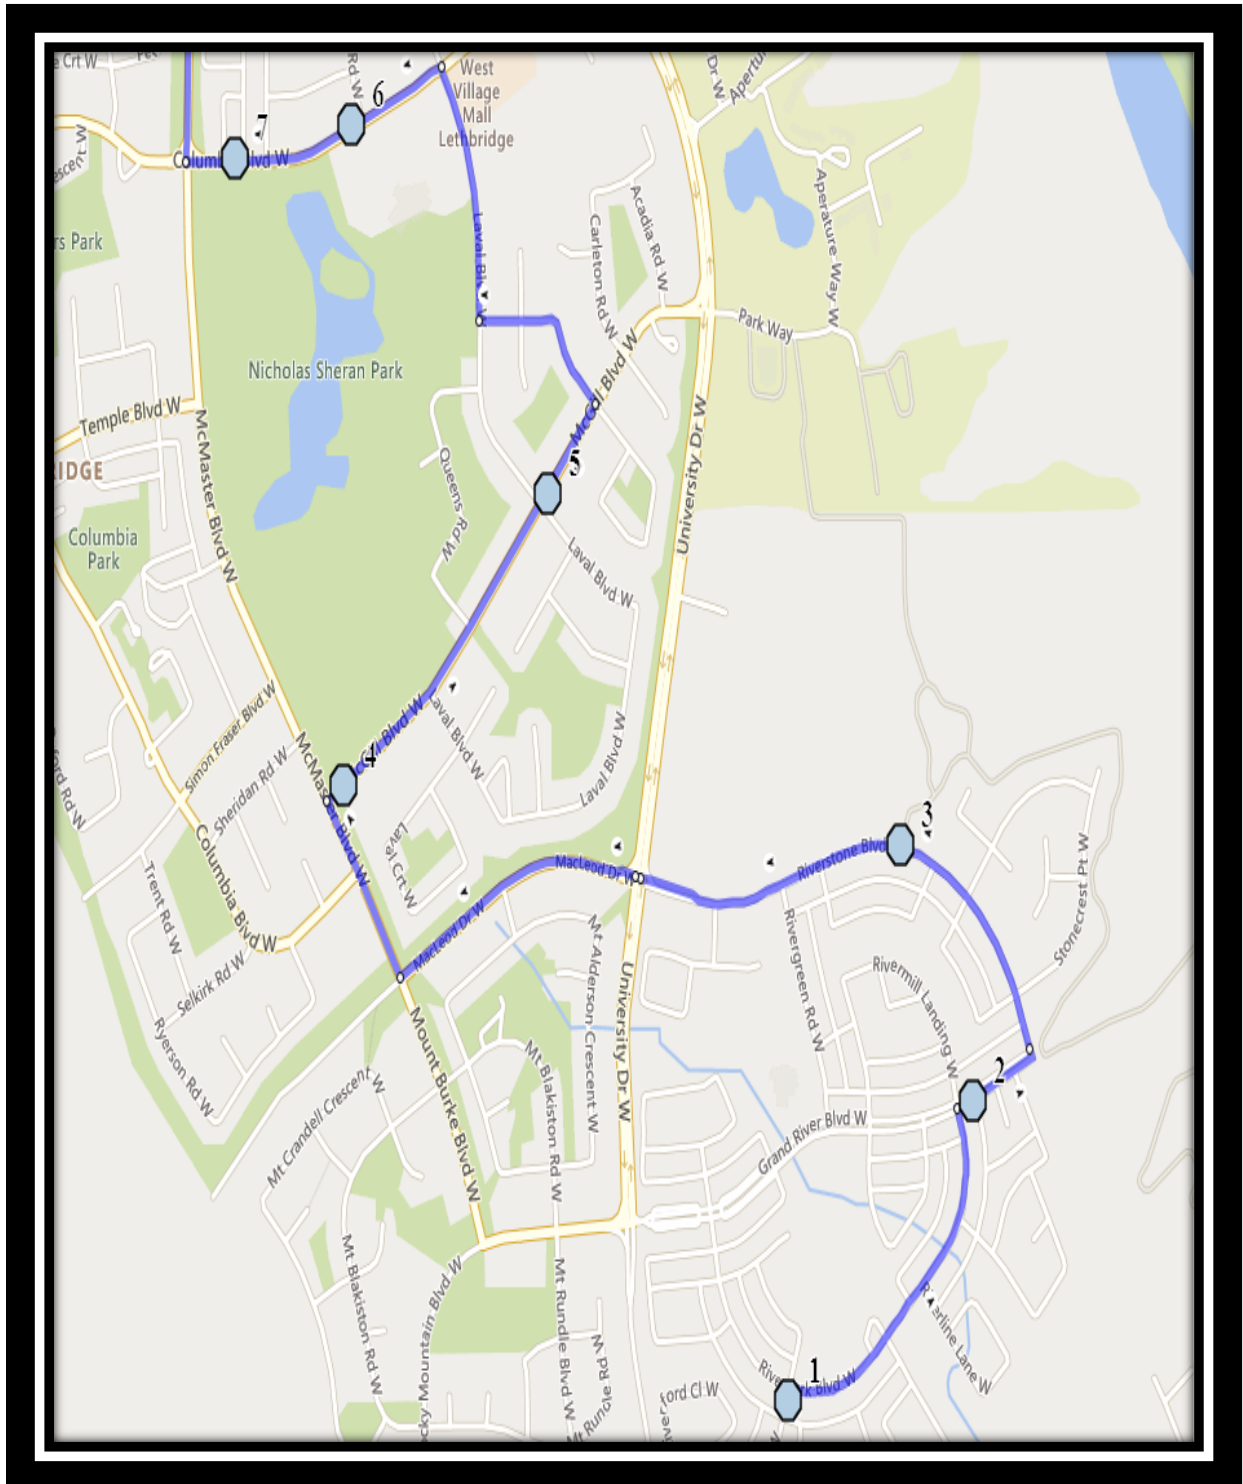

LCI W2

REVISED: September 9, 2022

EFFECTIVE: September 14, 2022

PM Route same direction as AM

Lethbridge Collegiate Institute – 1701 5 Ave South – (403) 328-9606

Please arrive 10 minutes before scheduled pick up and drop off times. Times shown may vary due to weather & traffic conditions.

Bus routes and maps are subject to change. For the most up-to-date version, visit www.southland.ca/lethbridge.