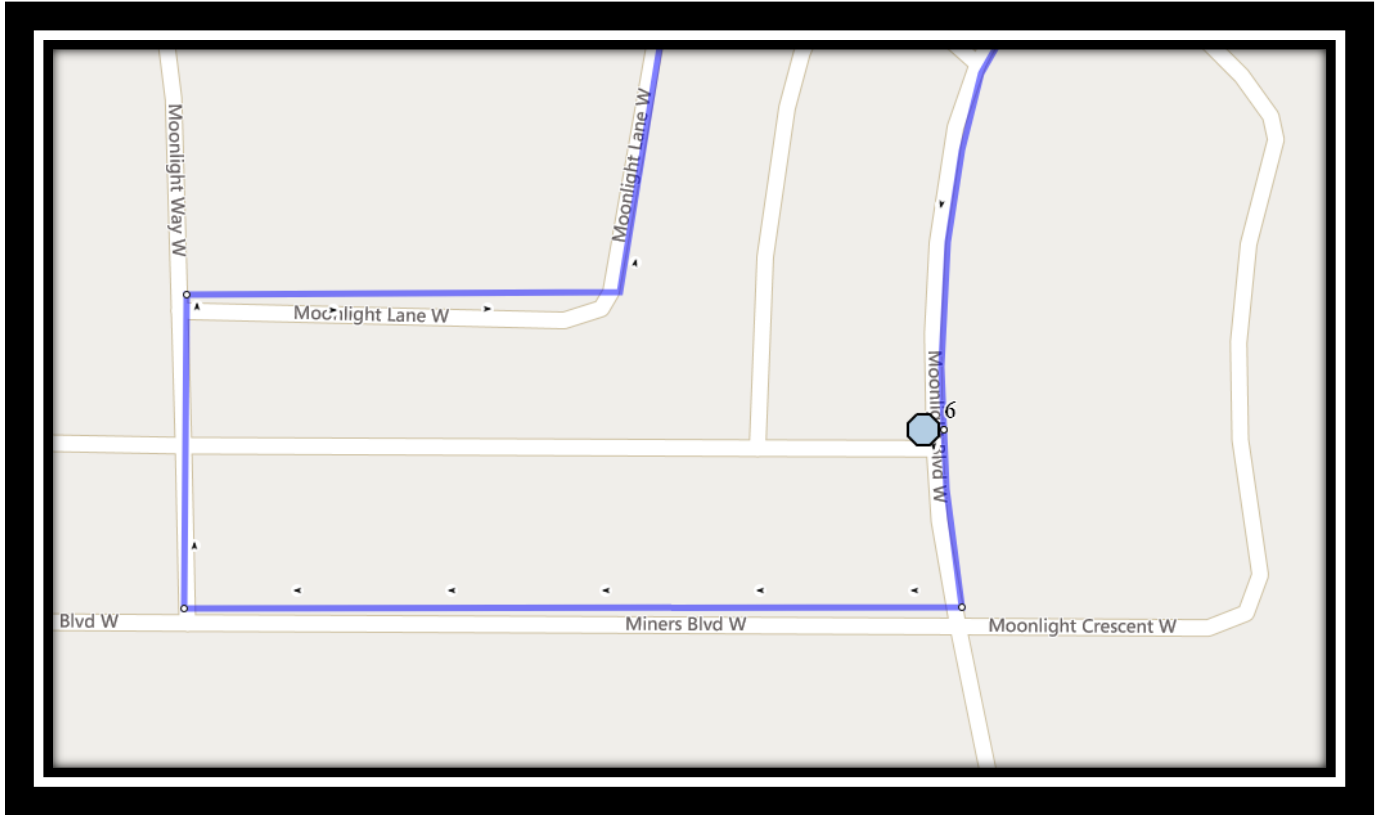

LCI W3

REVISED: September 9, 2022

EFFECTIVE: September 14, 2022

Lethbridge Collegiate Institute – 1701 5 Ave South – (403) 328-9606

Please arrive 10 minutes before scheduled pick up and drop off times. Times shown may vary due to weather & traffic conditions.

Bus routes and maps are subject to change. For the most up-to-date version, visit www.southland.ca/lethbridge.