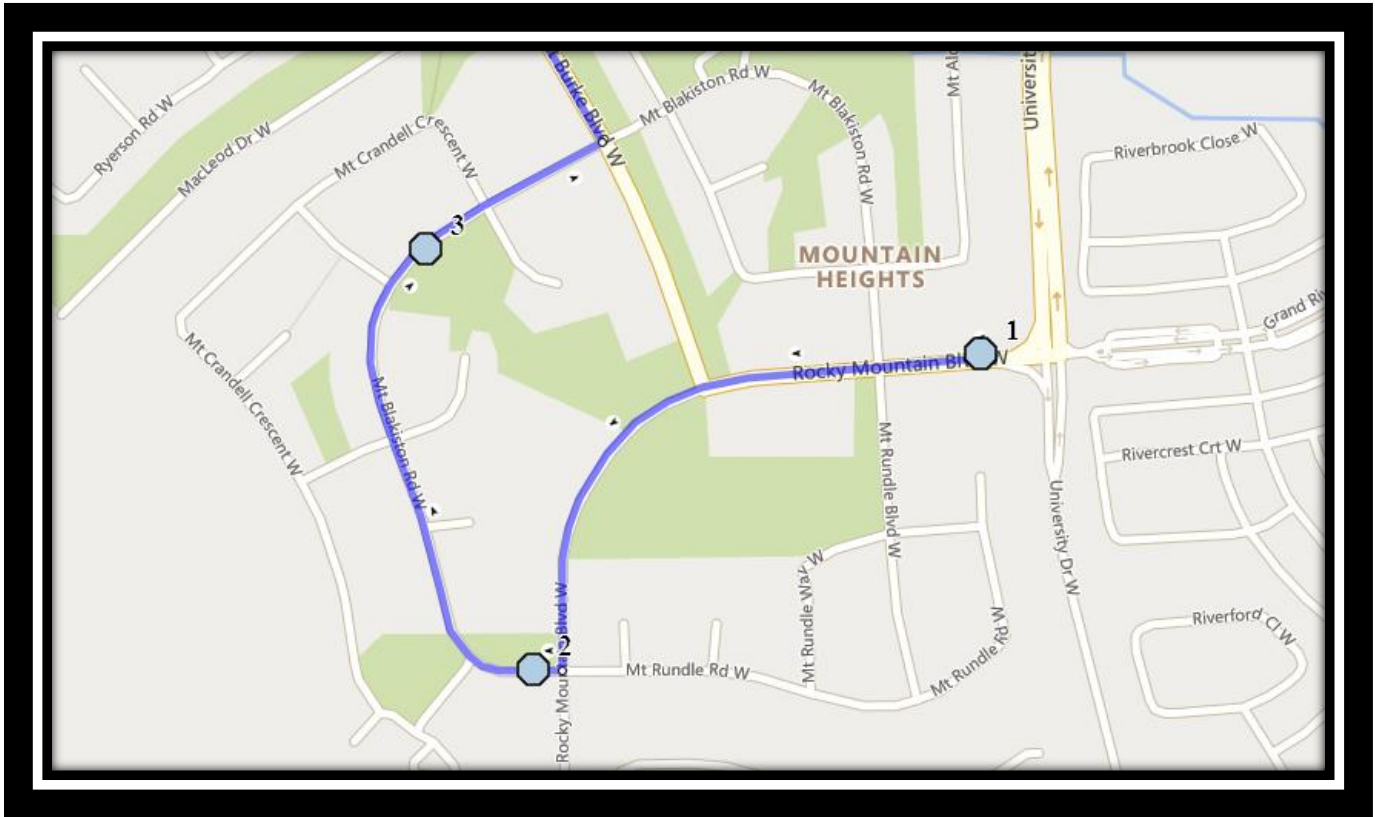

LCI W3

REVISED: September 9, 2022

EFFECTIVE: September 14, 2022

Lethbridge Collegiate Institute – 1701 5 Ave South – (403) 328-9606

Please arrive 10 minutes before scheduled pick up and drop off times. Times shown may vary due to weather & traffic conditions.

Bus routes and maps are subject to change. For the most up-to-date version, visit www.southland.ca/lethbridge.