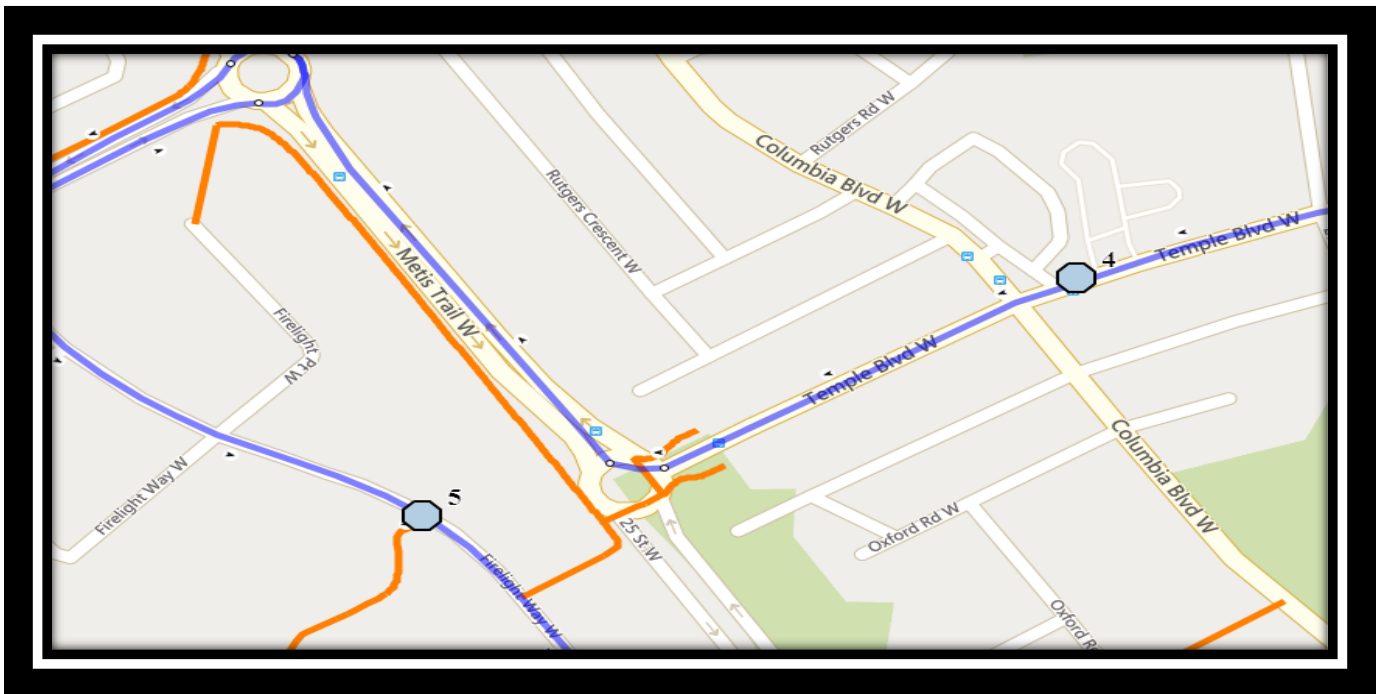

LCI W3

REVISED: September 9, 2022

EFFECTIVE: September 14, 2022

Lethbridge Collegiate Institute – 1701 5 Ave South – (403) 328-9606

Please arrive 10 minutes before scheduled pick up and drop off times. Times shown may vary due to weather & traffic conditions.

Bus routes and maps are subject to change. For the most up-to-date version, visit www.southland.ca/lethbridge.