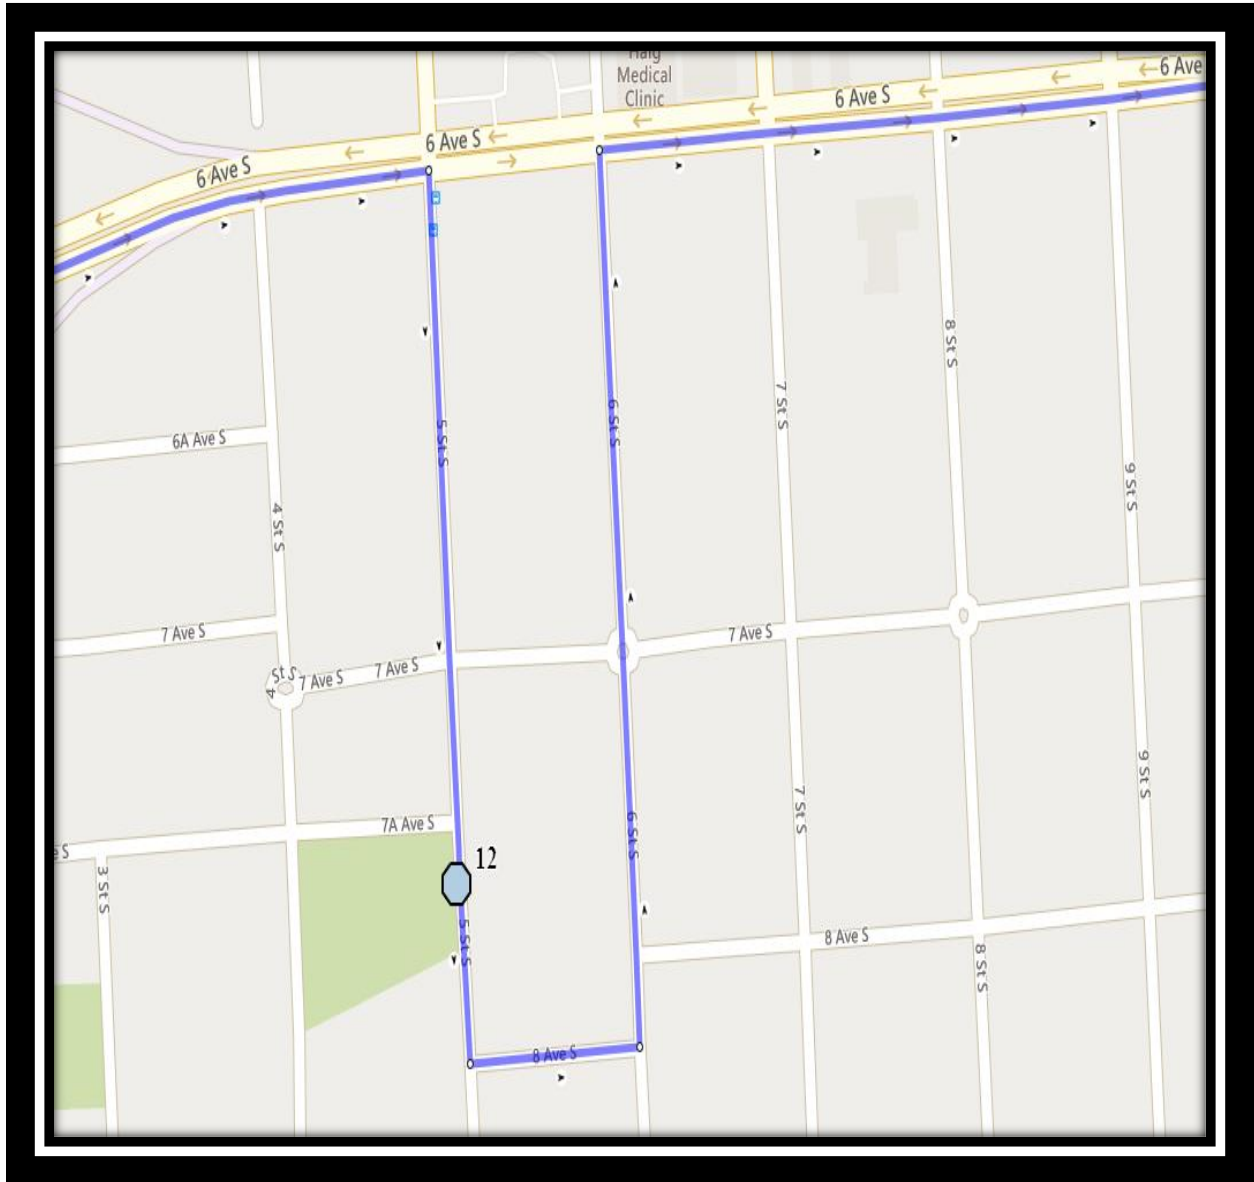

LCI W3

REVISED: September 9, 2022

EFFECTIVE: September 14, 2022

Lethbridge Collegiate Institute – 1701 5 Ave South – (403) 328-9606

Please arrive 10 minutes before scheduled pick up and drop off times. Times shown may vary due to weather & traffic conditions.

Bus routes and maps are subject to change. For the most up-to-date version, visit www.southland.ca/lethbridge.