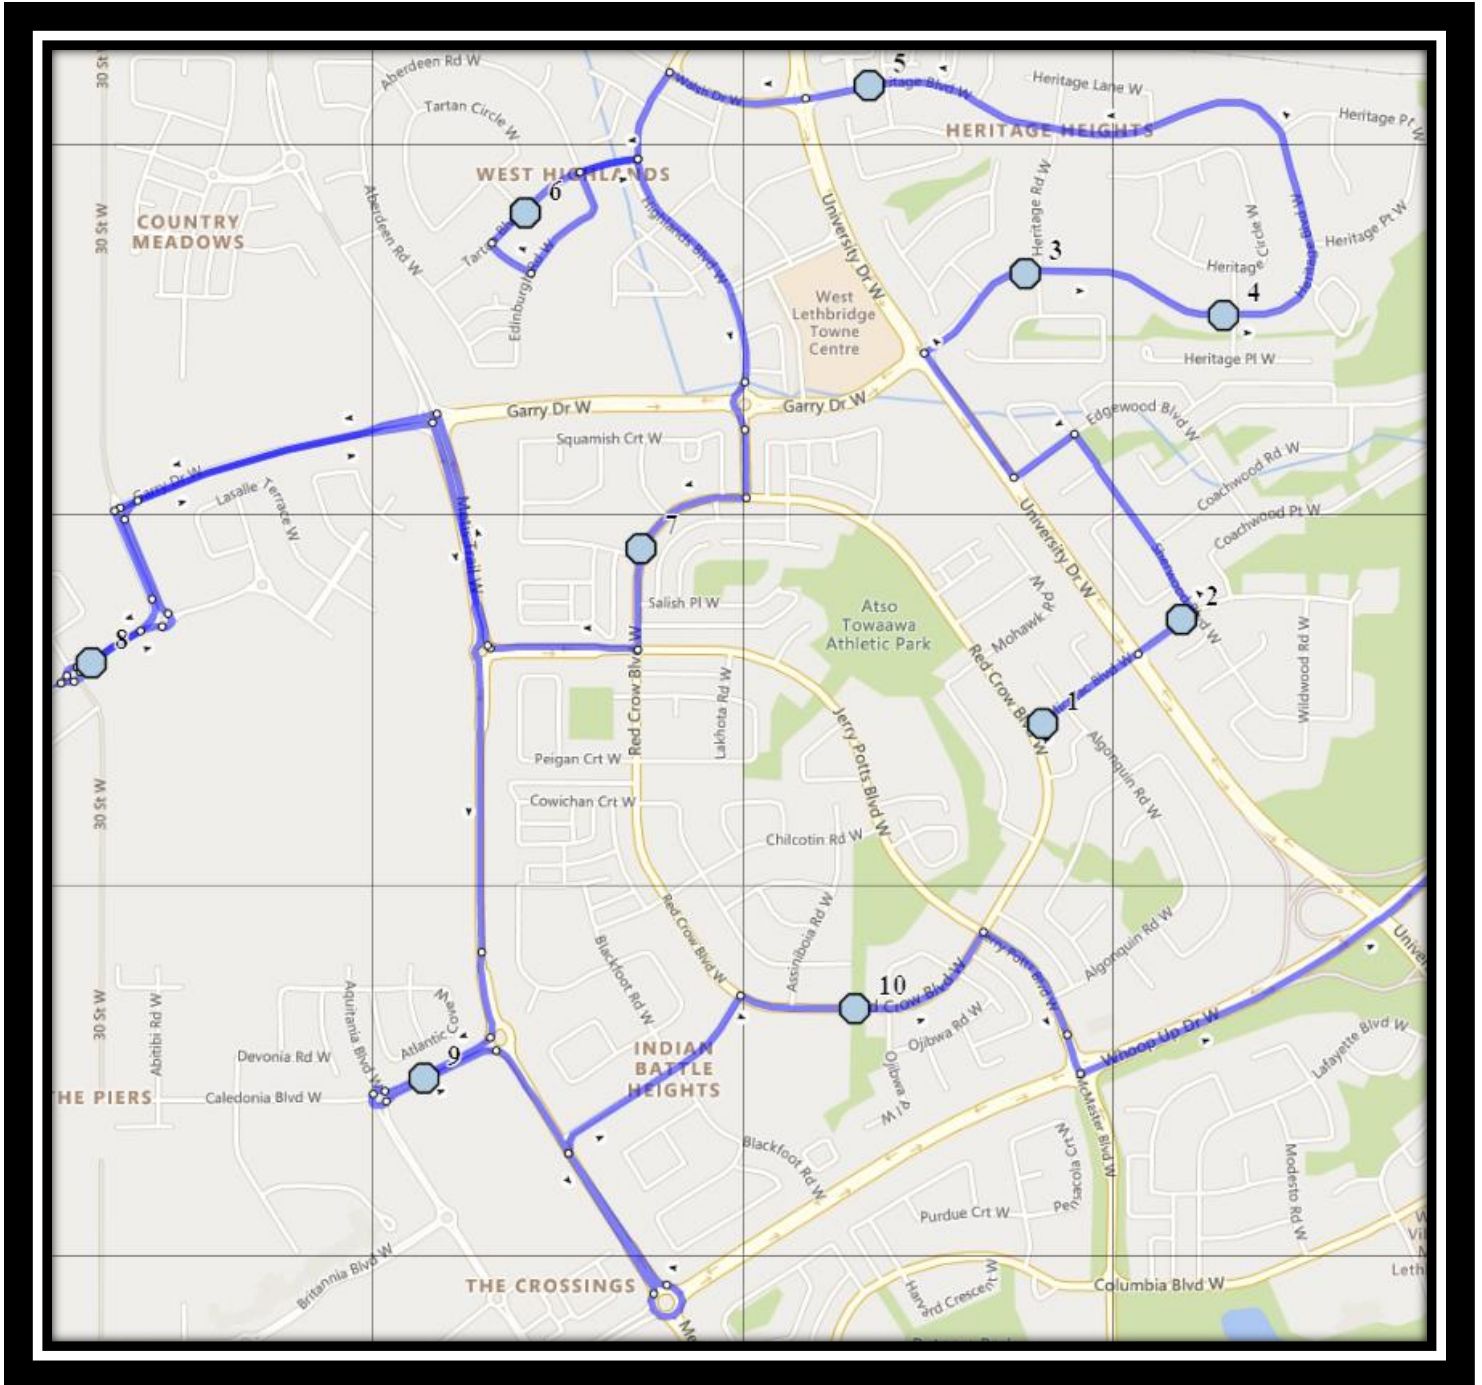

# LCI W4

REVISED: September 9, 2022

EFFECTIVE: September 14, 2022

**AM ROUTE – PM ROUTE BELOW**