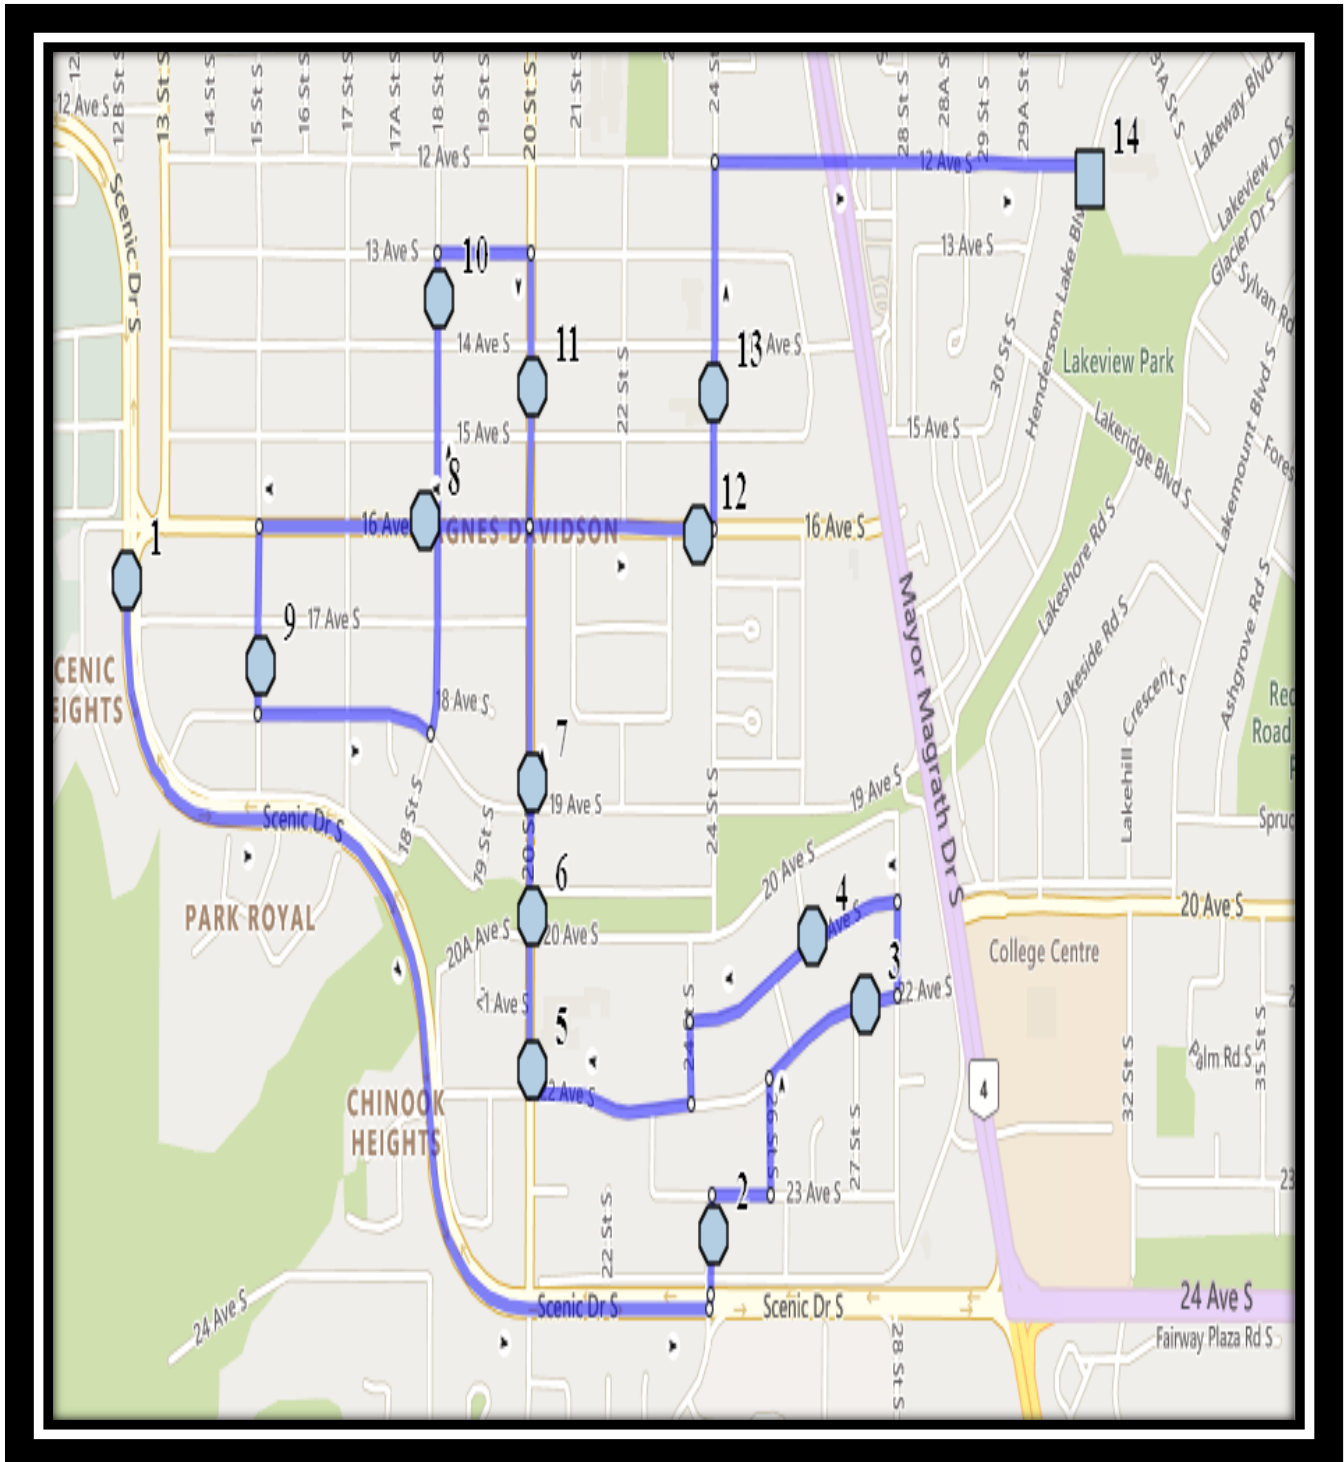

# Lakeview S1

REVISED: September 22, 2022

EFFECTIVE: September 28, 2022

**AM Route**

**Lakeview Elementary – 1129 Henderson Lake Blvd South – (403) 328-5454**

Please arrive 10 minutes before scheduled pick up and drop off times. Times shown may vary due to weather & traffic conditions.  
Bus routes and maps are subject to change. For the most up-to-date version, visit [www.southland.ca/lethbridge](http://www.southland.ca/lethbridge).

# Lakeview S1

REVISED: September 22, 2022

EFFECTIVE: September 28, 2022

## **Lakeview Elementary – 1129 Henderson Lake Blvd South – (403) 328-5454**

Please arrive 10 minutes before scheduled pick up and drop off times. Times shown may vary due to weather & traffic conditions.