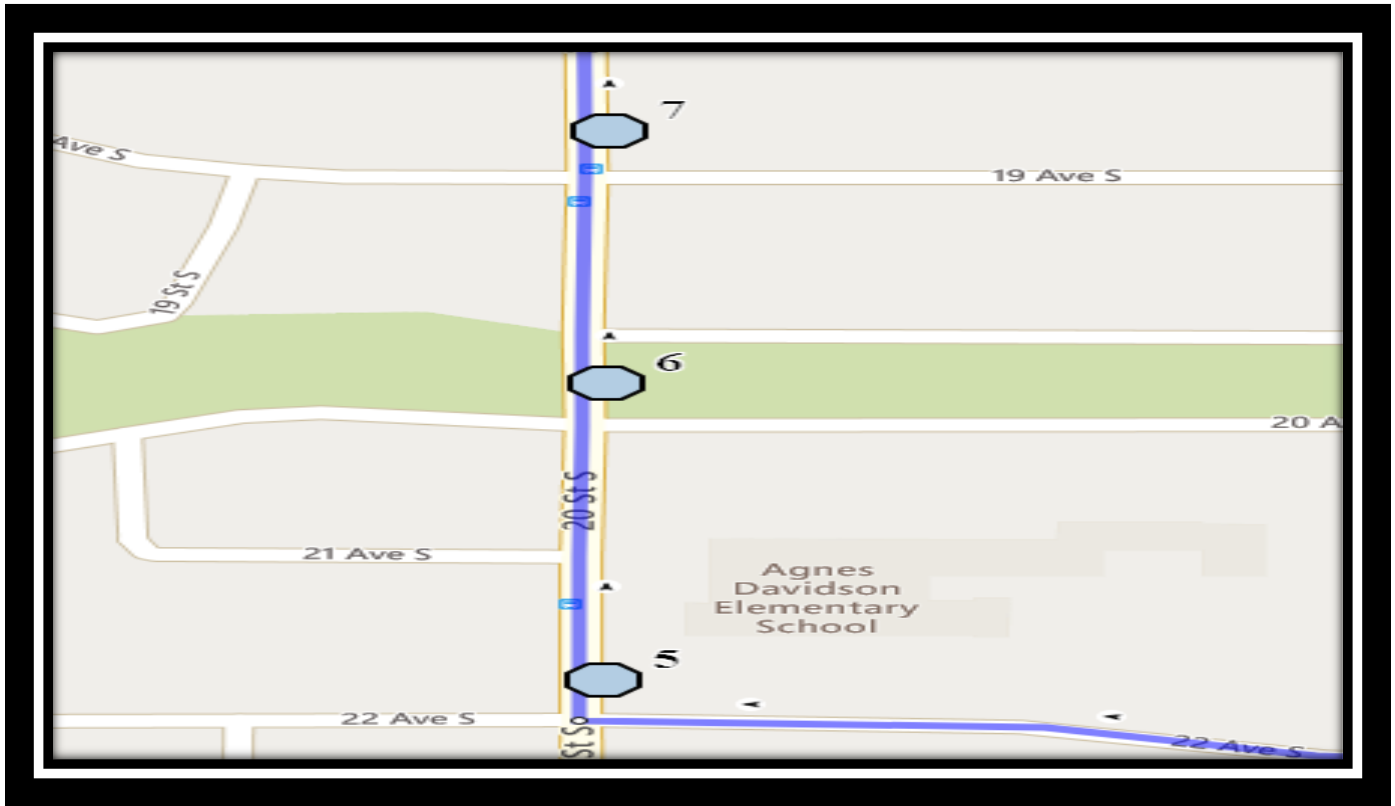

## **Lakeview Elementary – 1129 Henderson Lake Blvd South – (403) 328-5454**

Please arrive 10 minutes before scheduled pick up and drop off times. Times shown may vary due to weather & traffic conditions.