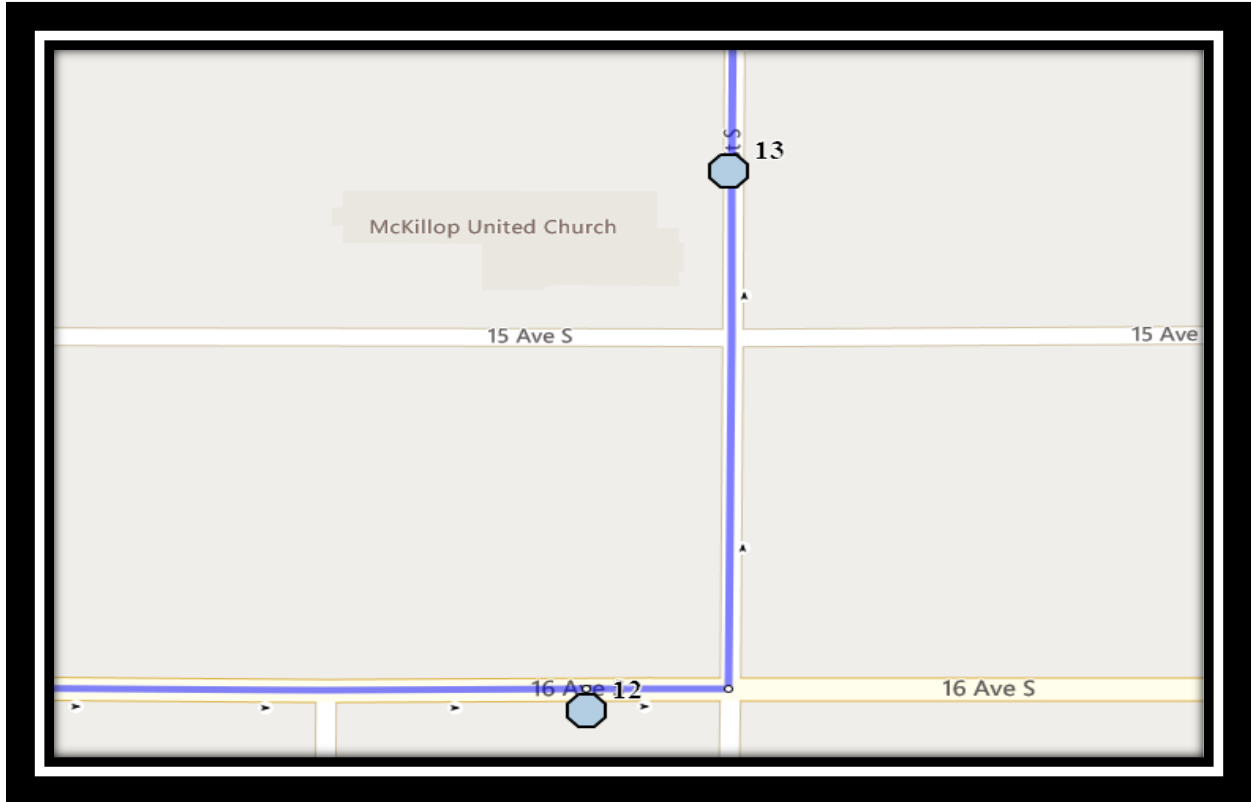

Lakeview S1

REVISED: September 22, 2022

EFFECTIVE: September 28, 2022

Lakeview Elementary – 1129 Henderson Lake Blvd South – (403) 328-5454

Please arrive 10 minutes before scheduled pick up and drop off times. Times shown may vary due to weather & traffic conditions.

Bus routes and maps are subject to change. For the most up-to-date version, visit www.southland.ca/lethbridge.