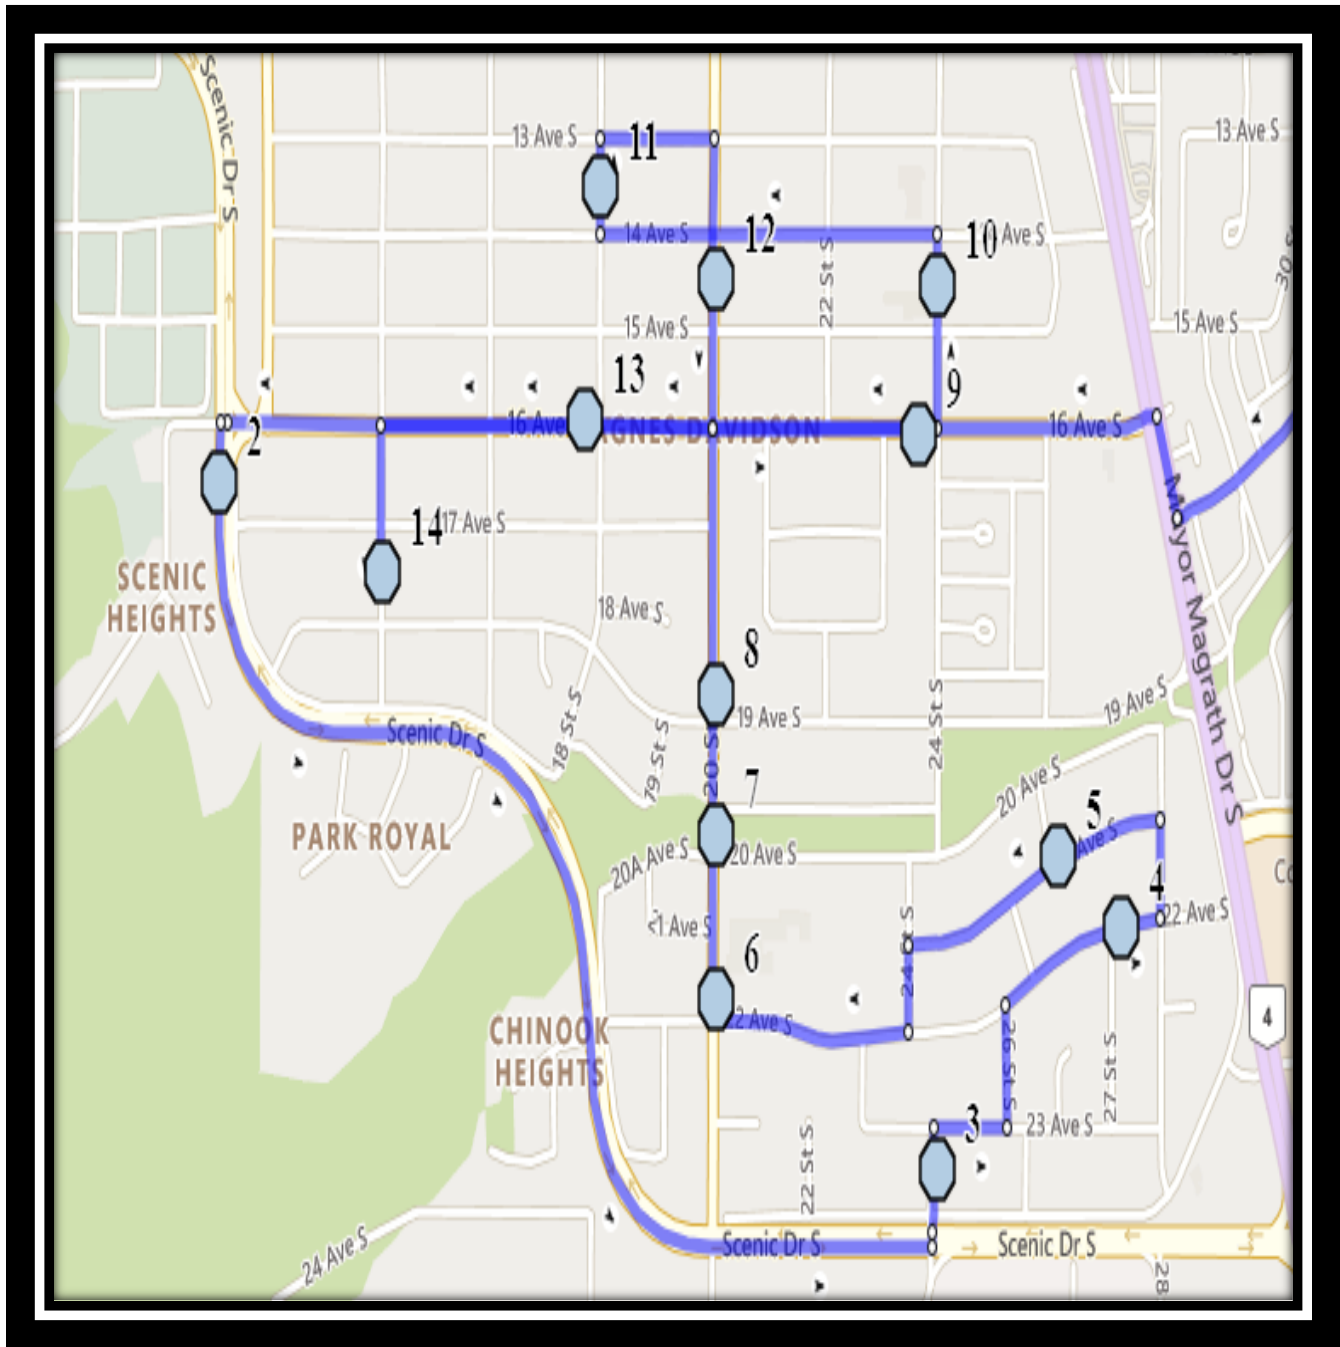

## **Lakeview Elementary – 1129 Henderson Lake Blvd South – (403) 328-5454**

Please arrive 10 minutes before scheduled pick up and drop off times. Times shown may vary due to weather & traffic conditions.

Bus routes and maps are subject to change. For the most up-to-date version, visit [www.southland.ca/lethbridge](http://www.southland.ca/lethbridge).

# Lakeview S1

REVISED: September 22, 2022

EFFECTIVE: September 28, 2022

**PM Route**

## Lakeview Elementary – 1129 Henderson Lake Blvd South – (403) 328-5454

Please arrive 10 minutes before scheduled pick up and drop off times. Times shown may vary due to weather & traffic conditions. Bus routes and maps are subject to change. For the most up-to-date version, visit [www.southland.ca/lethbridge](http://www.southland.ca/lethbridge).