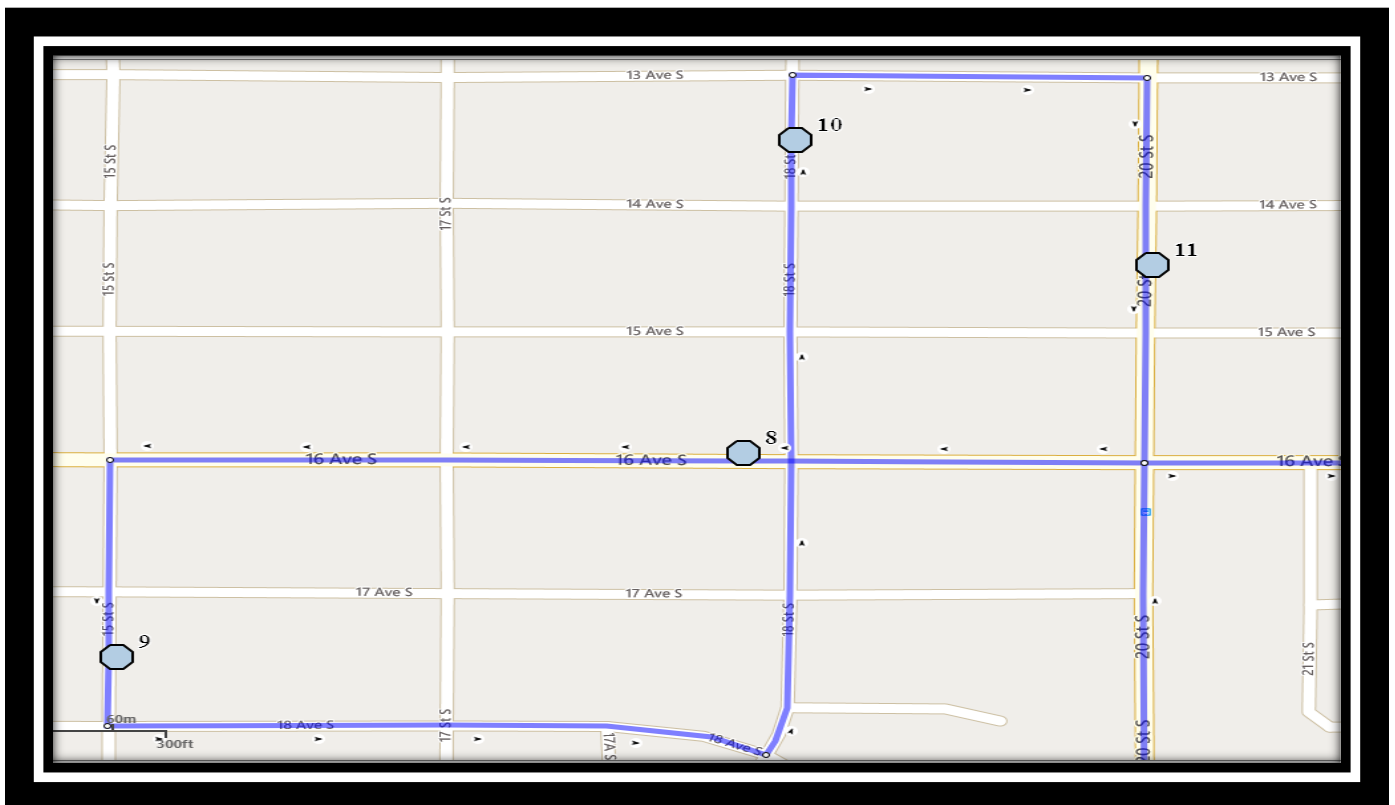

## **Lakeview Elementary – 1129 Henderson Lake Blvd South – (403) 328-5454**

Please arrive 10 minutes before scheduled pick up and drop off times. Times shown may vary due to weather & traffic conditions.