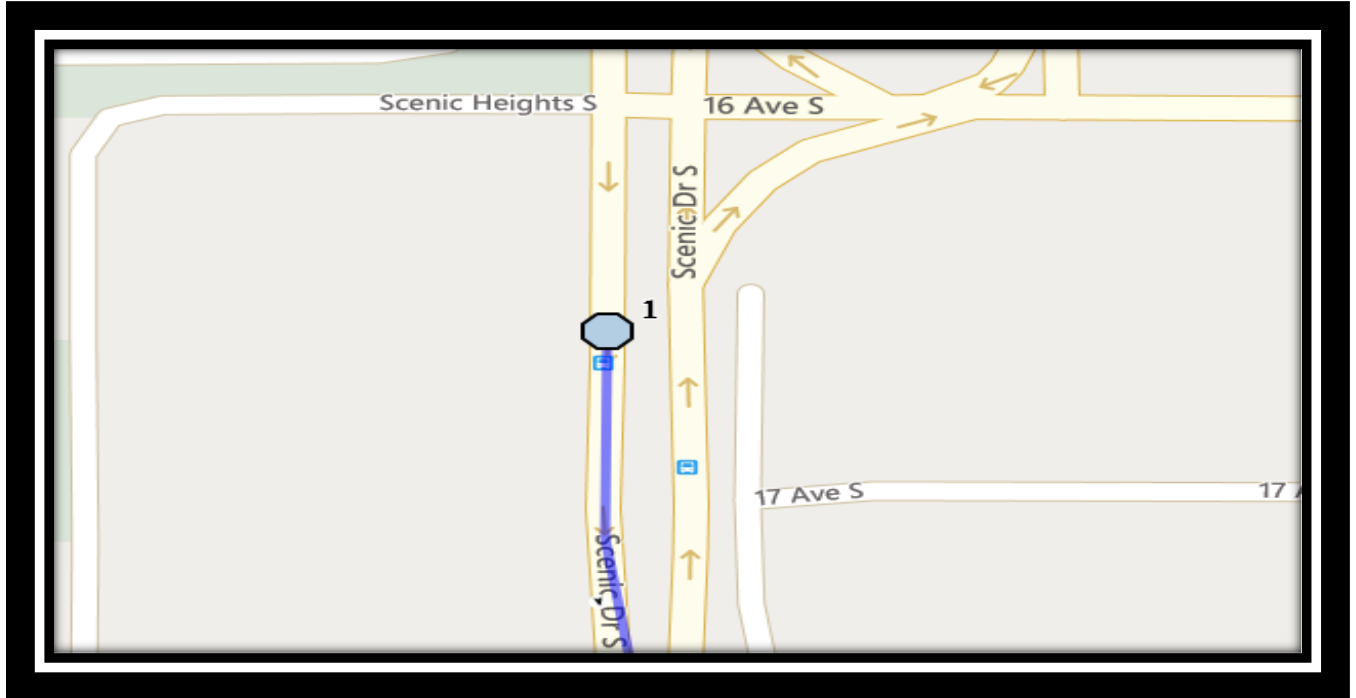

Lakeview S1

REVISED: September 22, 2022

EFFECTIVE: September 28, 2022

Lakeview Elementary – 1129 Henderson Lake Blvd South – (403) 328-5454

Please arrive 10 minutes before scheduled pick up and drop off times. Times shown may vary due to weather & traffic conditions.

Bus routes and maps are subject to change. For the most up-to-date version, visit www.southland.ca/lethbridge.