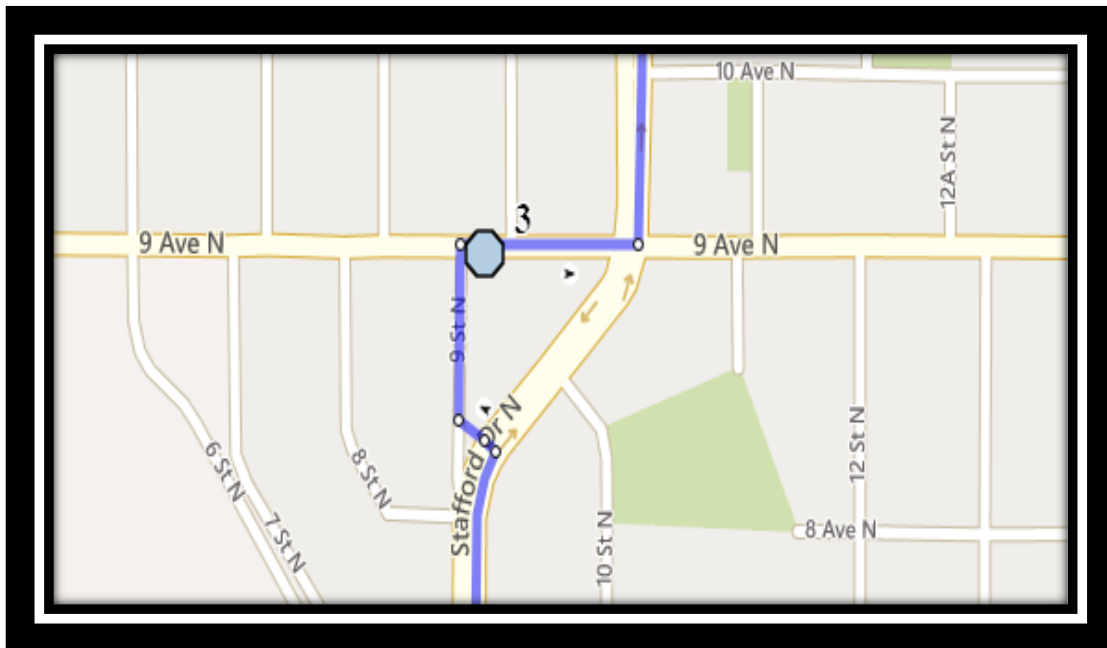

Paterson Express

REVISED: September 22, 2022

EFFECTIVE: September 28, 2022

Gilbert Paterson Middle School – 2109 12 Ave South – (403) 329-0125

Please arrive 10 minutes before scheduled pick up and drop off times. Times shown may vary due to weather & traffic conditions.

Bus routes and maps are subject to change. For the most up-to-date version, visit www.southland.ca/lethbridge.