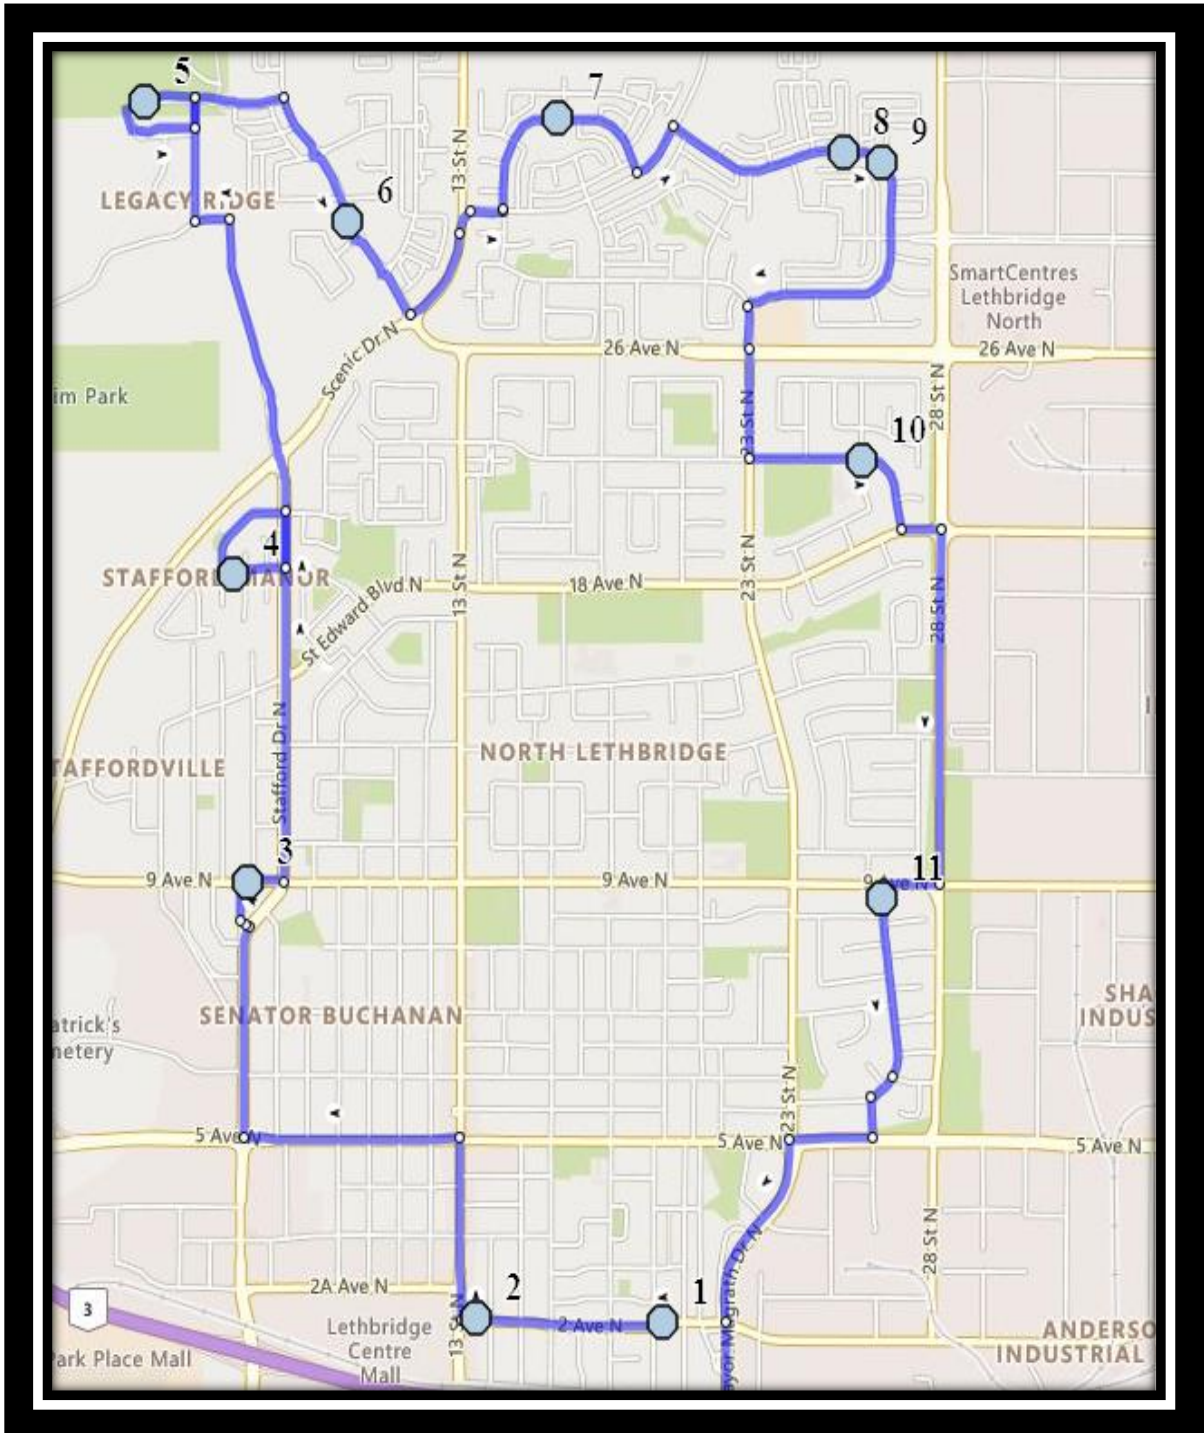

# Paterson Express

REVISED: September 22, 2022

EFFECTIVE: September 28, 2022

**PM Route same direction as AM**