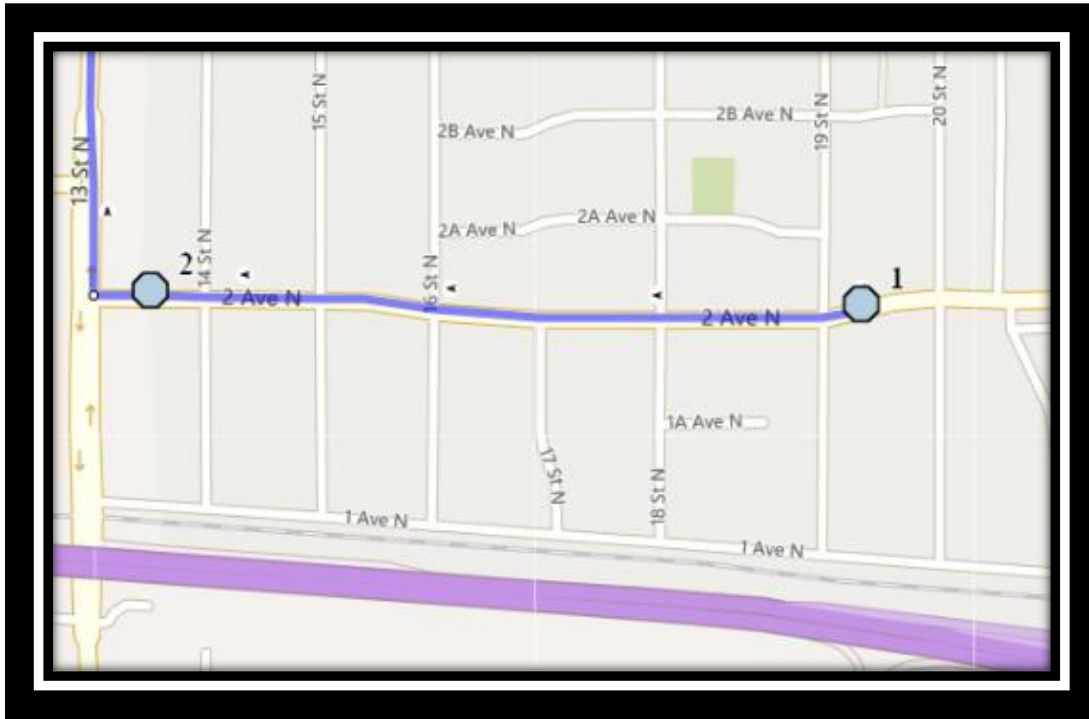

Paterson Express

REVISED: August 15th, 2022

EFFECTIVE: September 6th, 2022

Gilbert Paterson Middle School – 2109 12 Ave South – (403) 329-0125

Please arrive 10 minutes before scheduled pick up and drop off times. Times shown may vary due to weather & traffic conditions.

Bus routes and maps are subject to change. For the most up-to-date version, visit www.southland.ca/lethbridge.