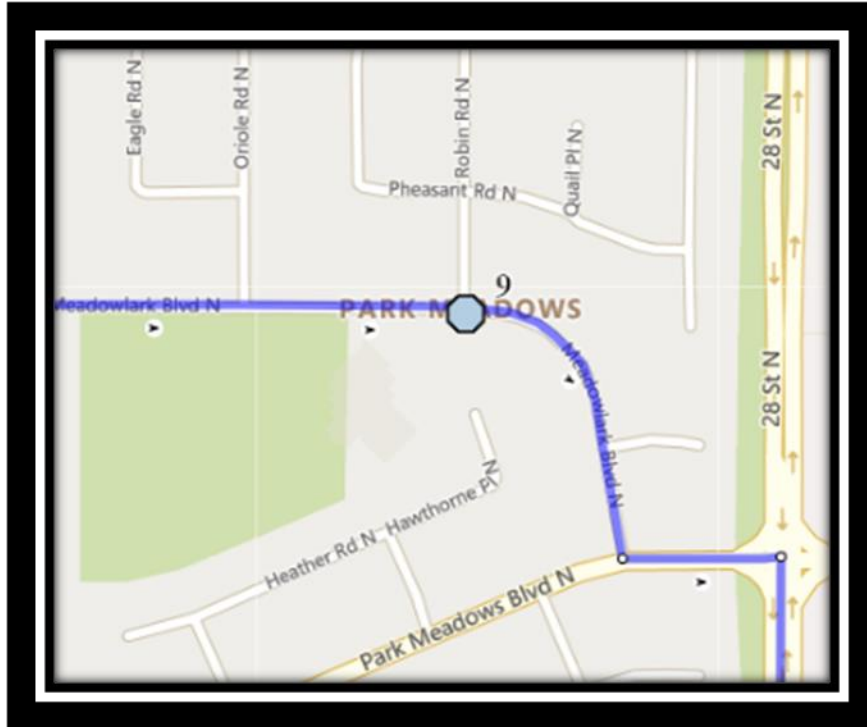

Paterson Express

REVISED: August 15th, 2022

EFFECTIVE: September 6th, 2022

Gilbert Paterson Middle School – 2109 12 Ave South – (403) 329-0125

Please arrive 10 minutes before scheduled pick up and drop off times. Times shown may vary due to weather & traffic conditions.

Bus routes and maps are subject to change. For the most up-to-date version, visit www.southland.ca/lethbridge.