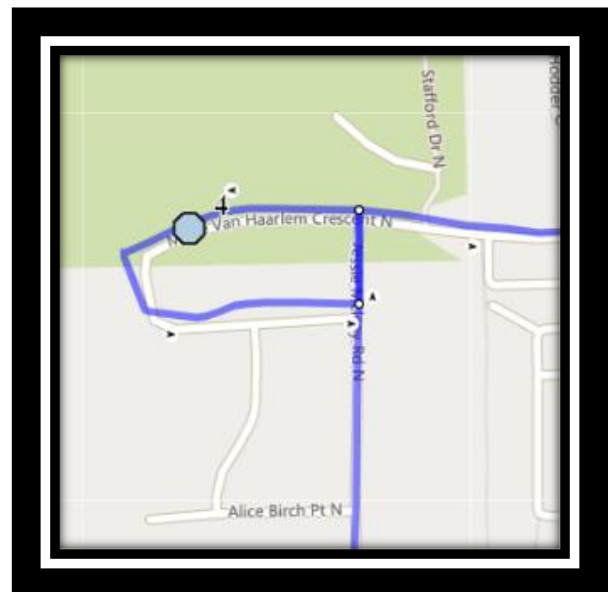

Paterson Express

REVISED: August 15th, 2022

EFFECTIVE: September 6th, 2022

Gilbert Paterson Middle School – 2109 12 Ave South – (403) 329-0125

Please arrive 10 minutes before scheduled pick up and drop off times. Times shown may vary due to weather & traffic conditions.

Bus routes and maps are subject to change. For the most up-to-date version, visit www.southland.ca/lethbridge.