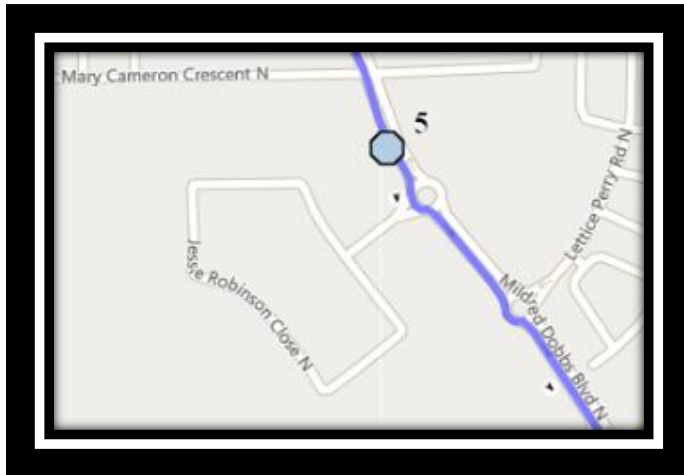

Paterson Express

REVISED: August 15th, 2022

EFFECTIVE: September 6th, 2022

Gilbert Paterson Middle School – 2109 12 Ave South – (403) 329-0125

Please arrive 10 minutes before scheduled pick up and drop off times. Times shown may vary due to weather & traffic conditions.

Bus routes and maps are subject to change. For the most up-to-date version, visit www.southland.ca/lethbridge.