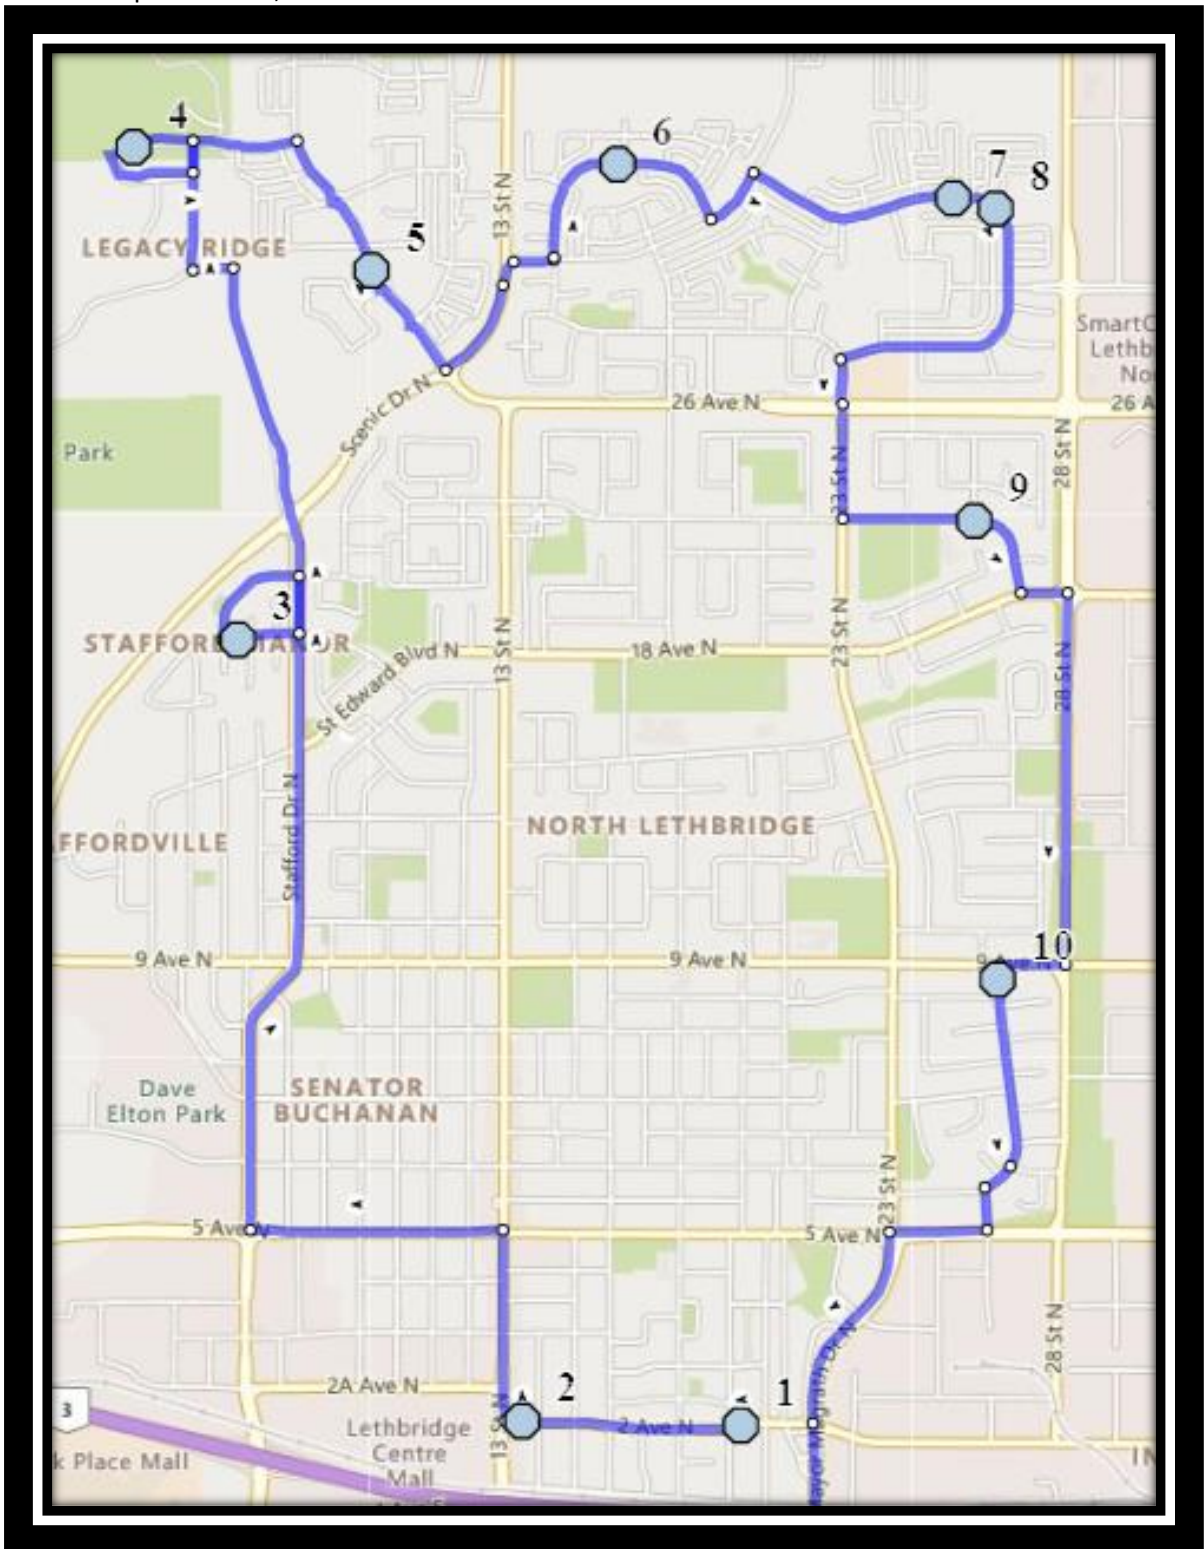

Paterson Express

REVISED: August 15th, 2022

EFFECTIVE: September 6th, 2022

PM Route same direction as AM

Gilbert Paterson Middle School – 2109 12 Ave South – (403) 329-0125

Please arrive 10 minutes before scheduled pick up and drop off times. Times shown may vary due to weather & traffic conditions.
Bus routes and maps are subject to change. For the most up-to-date version, visit www.southland.ca/lethbridge.

Paterson Express

REVISED: August 15th, 2022

EFFECTIVE: September 6th, 2022

Gilbert Paterson Middle School – 2109 12 Ave South – (403) 329-0125

Please arrive 10 minutes before scheduled pick up and drop off times. Times shown may vary due to weather & traffic conditions.

#2 - 7:19 AM - 2 Ave North Westbound - west of 14 St N at lamp post

#3 - 7:24 AM - Stafford Blvd North Eastbound - after Stafford Bay at lamp post

#4 - 7:28 AM - Marie Van Haarlem Cres N Westbound - Cement Island

#5 - 3:12 PM - Marie Van Haarlem Cres N Westbound - Cement Island

#6 - 3:15 PM - Mildred Dobbs Blvd N Southbound - south of Mary Cameron at alley

#7 - 3:18 PM - Cougar Rd N Eastbound - west of Cougar Way at park entrance