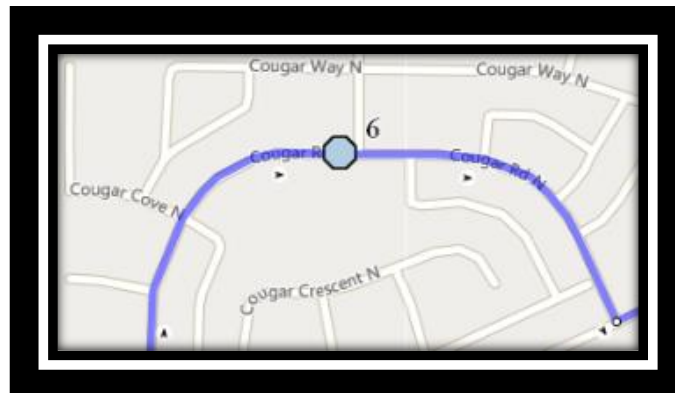

Paterson Express

REVISED: August 15th, 2022

EFFECTIVE: September 6th, 2022

Gilbert Paterson Middle School – 2109 12 Ave South – (403) 329-0125

Please arrive 10 minutes before scheduled pick up and drop off times. Times shown may vary due to weather & traffic conditions.

Bus routes and maps are subject to change. For the most up-to-date version, visit www.southland.ca/lethbridge.