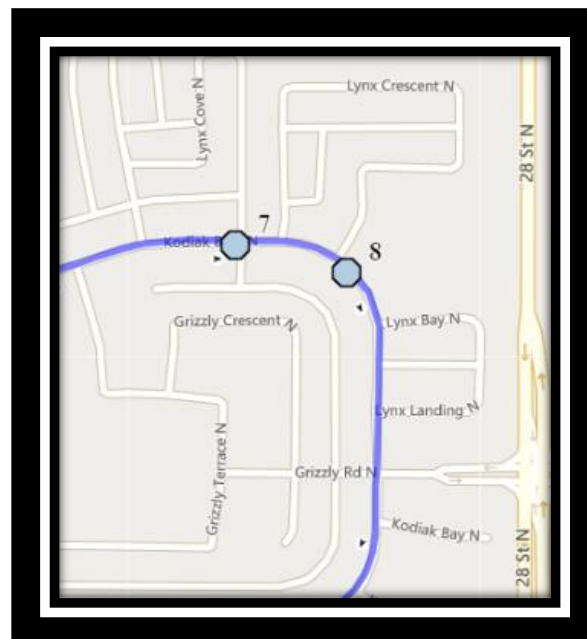

Paterson Express

REVISED: August 15th, 2022

EFFECTIVE: September 6th, 2022

Gilbert Paterson Middle School – 2109 12 Ave South – (403) 329-0125

Please arrive 10 minutes before scheduled pick up and drop off times. Times shown may vary due to weather & traffic conditions.

Bus routes and maps are subject to change. For the most up-to-date version, visit www.southland.ca/lethbridge.