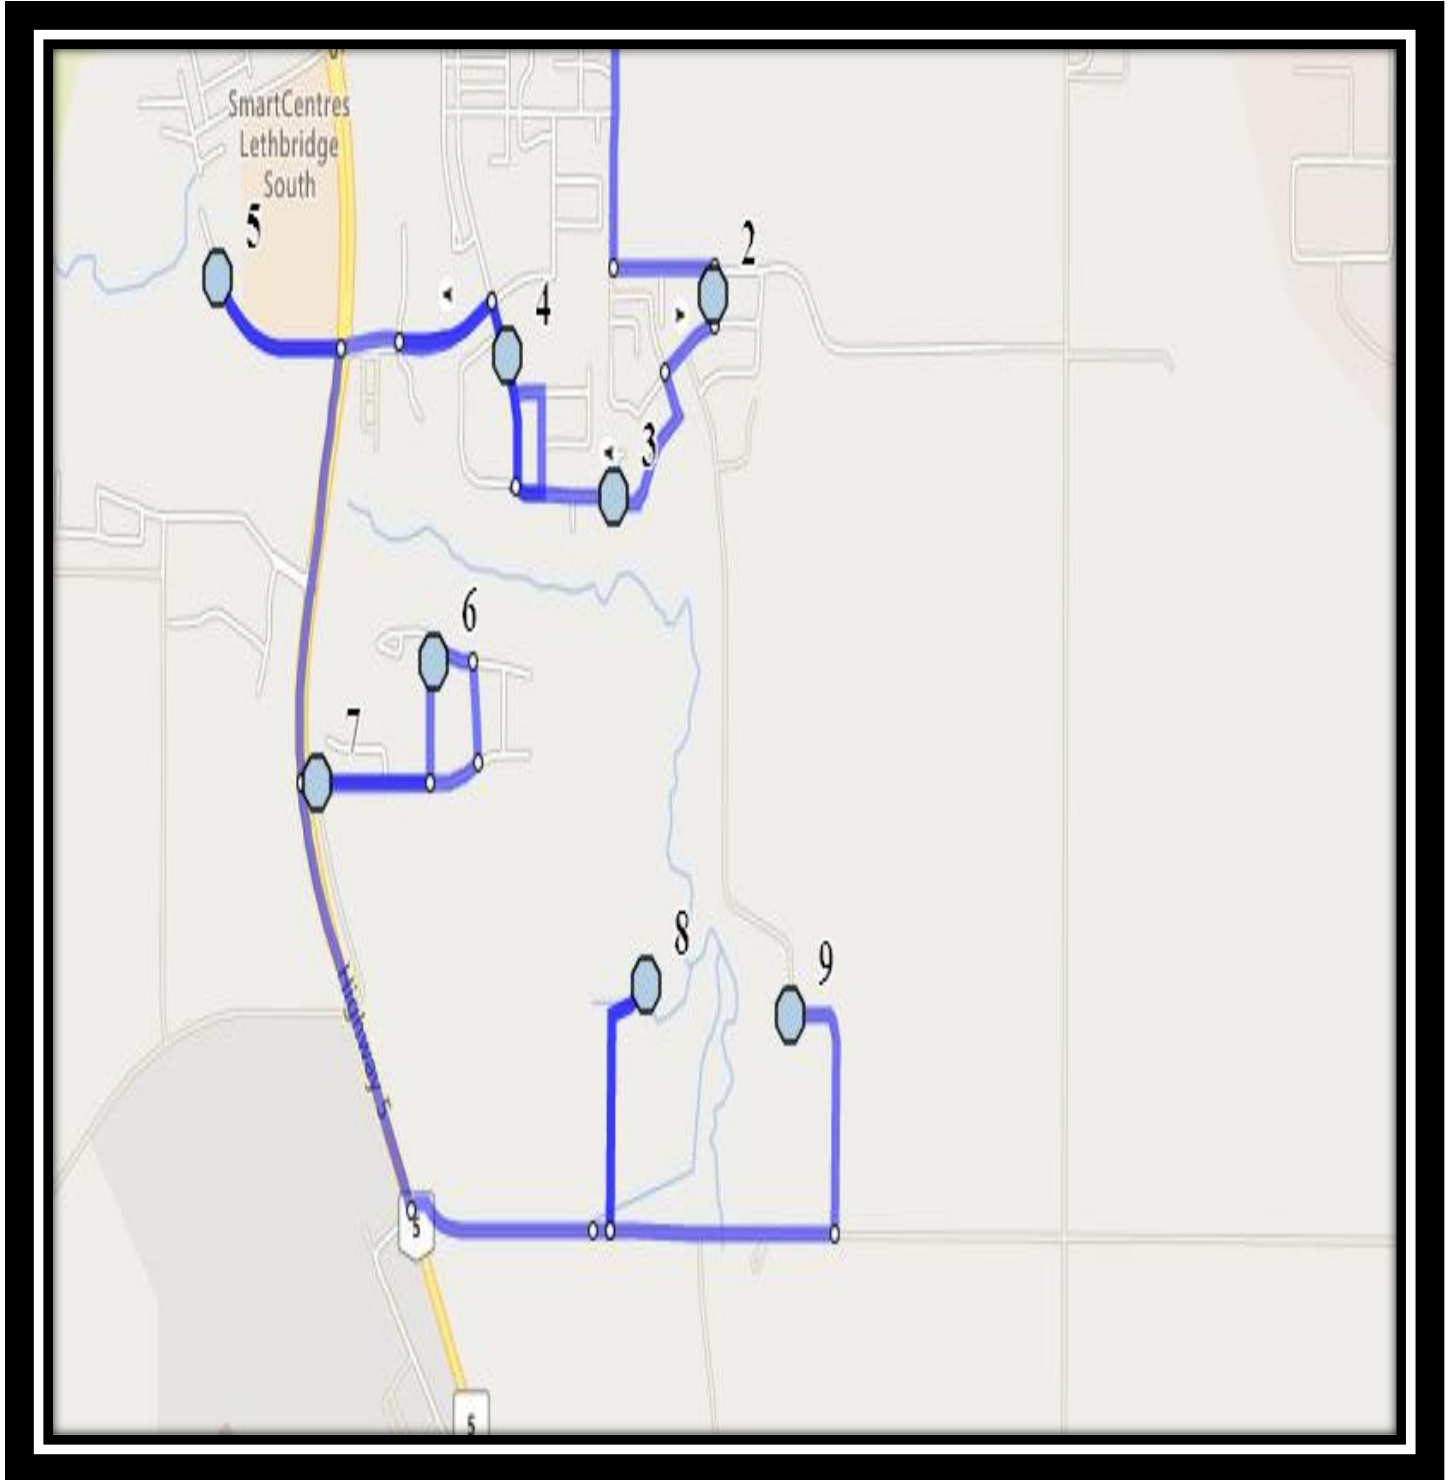

Plaxton S2

REVISED: September 16, 2022

EFFECTIVE: September 21, 2022

Dr. Robert Plaxton Elementary – 4510 Fairmont Gate South – (825) 399-0620

Please arrive 10 minutes before scheduled pick up and drop off times. Times shown may vary due to weather & traffic conditions.

Bus routes and maps are subject to change. For the most up-to-date version, visit www.southland.ca/lethbridge.