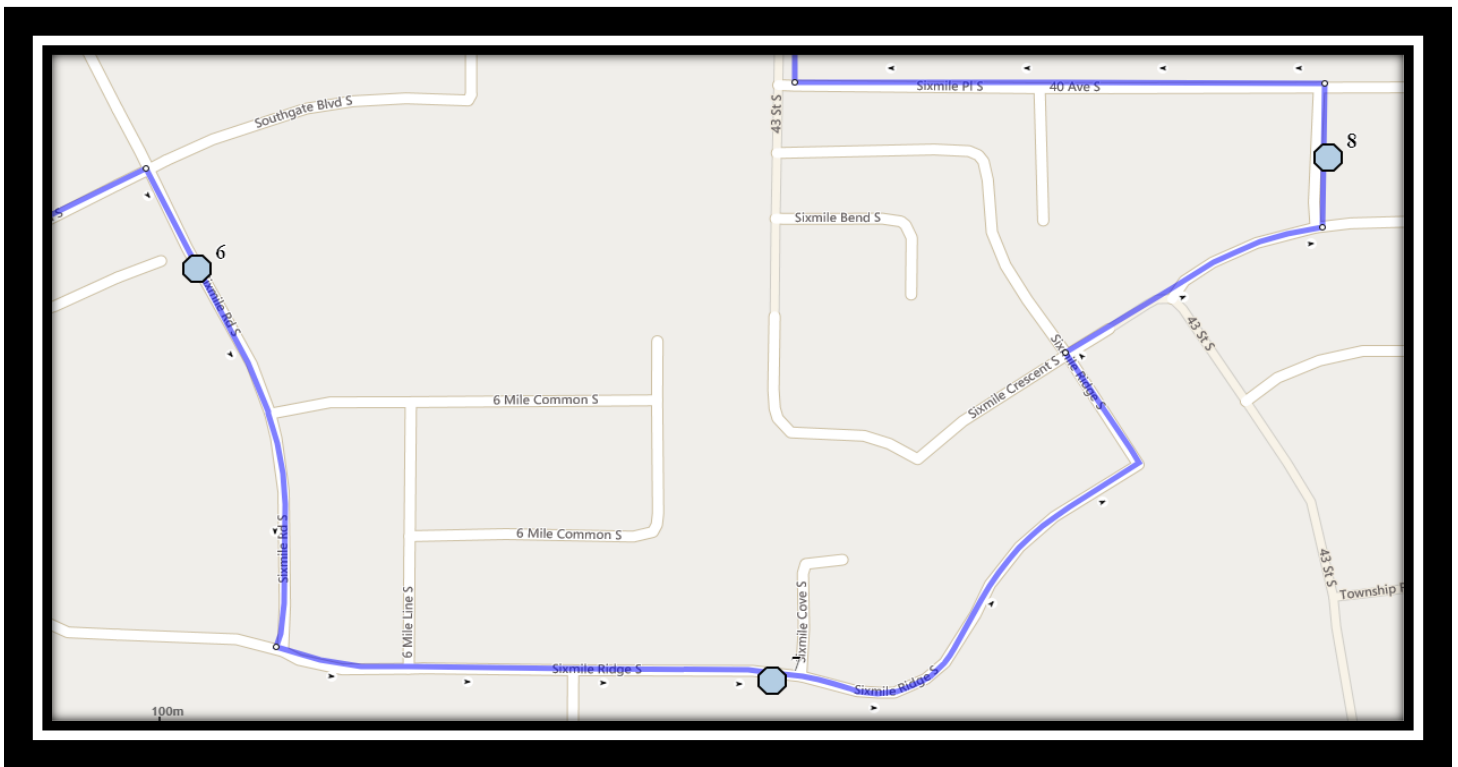

Plaxton S2

REVISED: September 16, 2022

EFFECTIVE: September 21, 2022

Dr. Robert Plaxton Elementary – 4510 Fairmont Gate South – (825) 399-0620

Please arrive 10 minutes before scheduled pick up and drop off times. Times shown may vary due to weather & traffic conditions.

Bus routes and maps are subject to change. For the most up-to-date version, visit www.southland.ca/lethbridge.