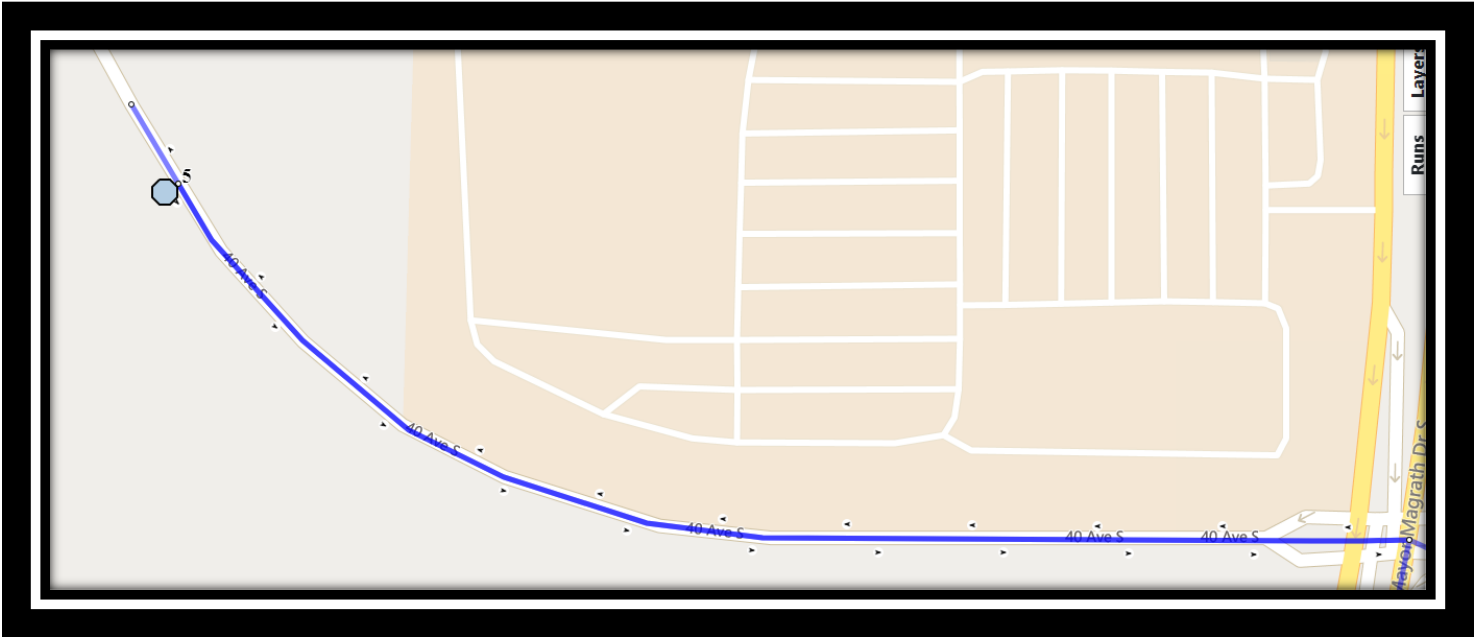

Plaxton S2

REVISED: September 16, 2022

EFFECTIVE: September 21, 2022

Dr. Robert Plaxton Elementary – 4510 Fairmont Gate South – (825) 399-0620

Please arrive 10 minutes before scheduled pick up and drop off times. Times shown may vary due to weather & traffic conditions.

Bus routes and maps are subject to change. For the most up-to-date version, visit www.southland.ca/lethbridge.