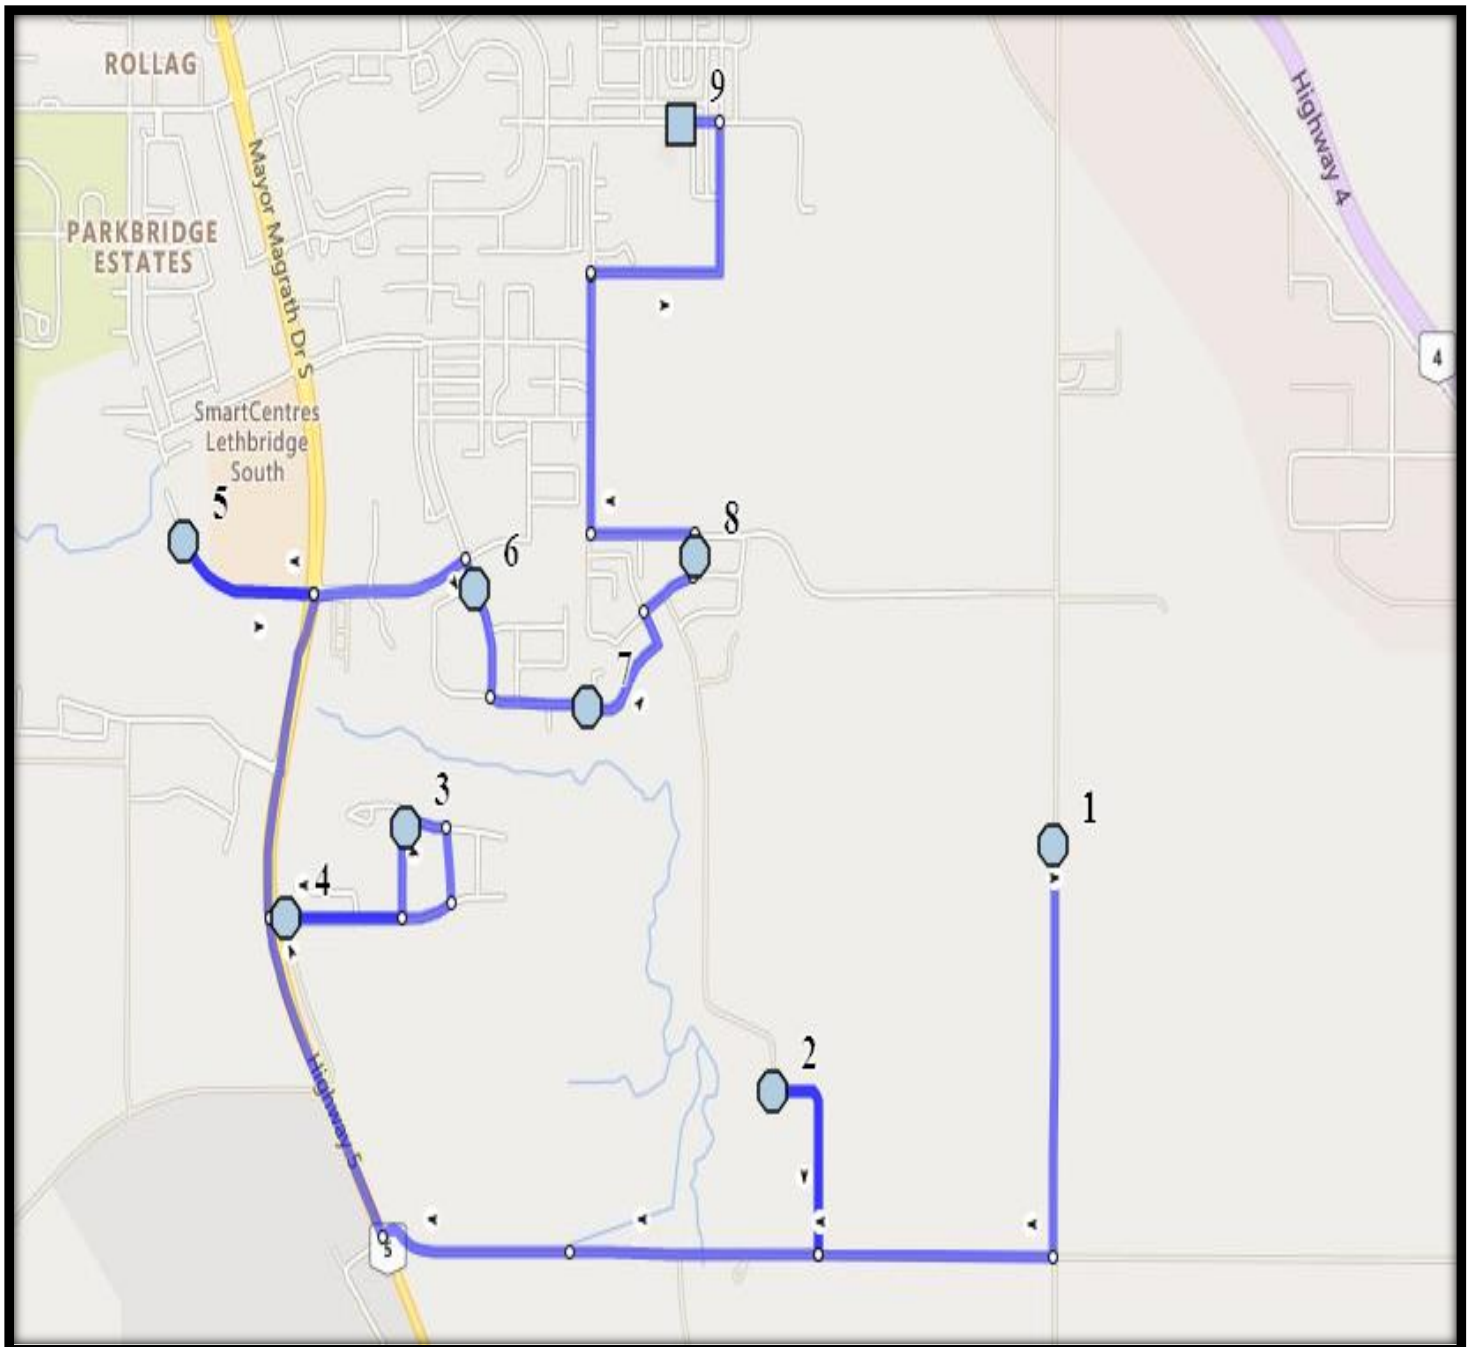

Plaxton S2

REVISED: September 16, 2022

EFFECTIVE: September 21, 2022

PM – Reverse Order

Dr. Robert Plaxton Elementary – 4510 Fairmont Gate South – (825) 399-0620

Please arrive 10 minutes before scheduled pick up and drop off times. Times shown may vary due to weather & traffic conditions.

#2 - 8:02 AM - 43 Street South Southbound

#3 - 8:08 AM - Prairie Garden Way Southbound - south of Arbourwood Terr at first lamp post

#4 - 8:09 AM - Praire Arbour Blvd South Westbound - east of HWY 5 at walkway entrance

#5 - 8:12 AM - 40 Ave S, southbound after run around

#6 - 8:14 AM - Sixmile Road South Southbound - south of Southgate Blvd at mailboxes

#7 - 8:15 AM - Sixmile Ridges South Eastbound - west of intersection with Sixmile cove

#8 - 8:16 AM - Sixmile Way South Northbound - south of 40 Ave at alley

#9 - 8:30 AM - Dr. Robert Plaxton

Dr. Robert Plaxton Elementary – 4510 Fairmont Gate South – (825) 399-0620

Please arrive 10 minutes before scheduled pick up and drop off times. Times shown may vary due to weather & traffic conditions.