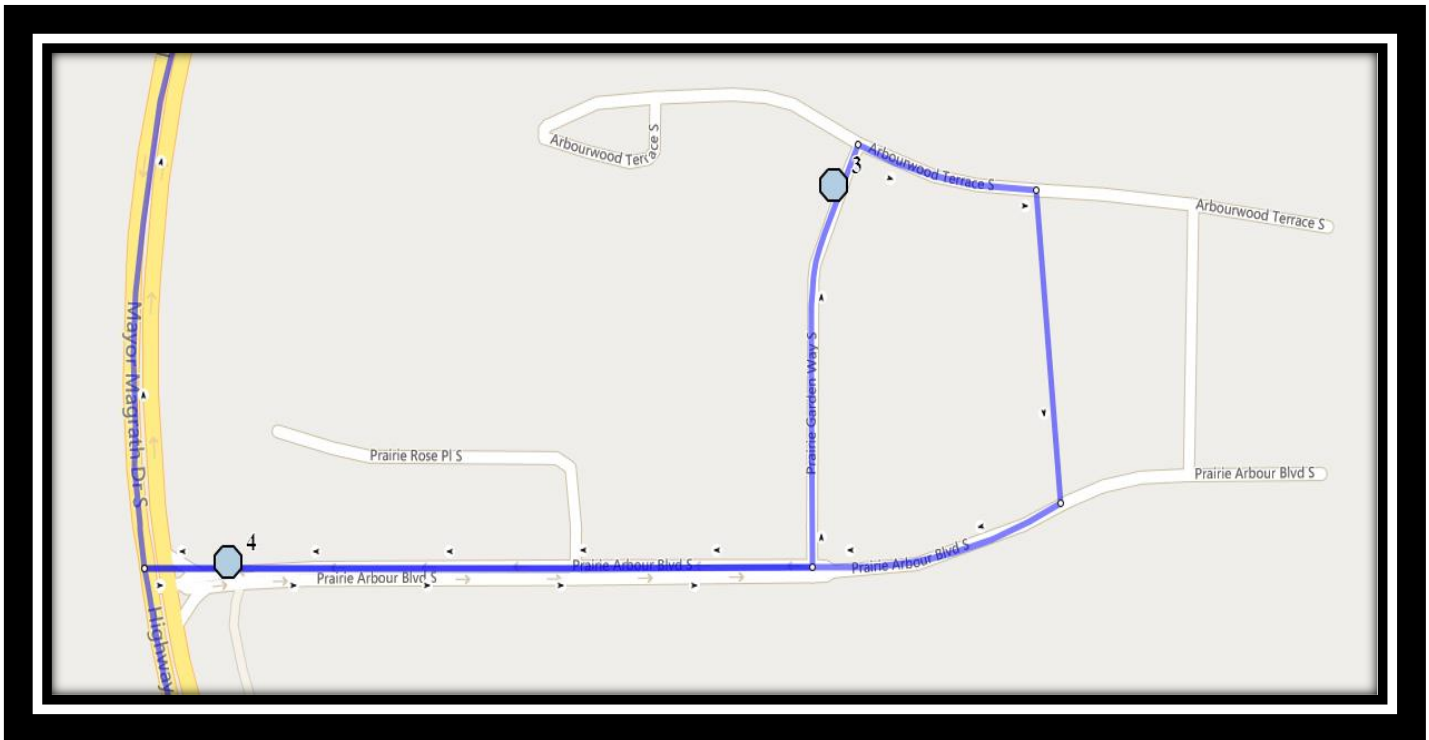

Plaxton S2

REVISED: September 16, 2022

EFFECTIVE: September 21, 2022

Dr. Robert Plaxton Elementary – 4510 Fairmont Gate South – (825) 399-0620

Please arrive 10 minutes before scheduled pick up and drop off times. Times shown may vary due to weather & traffic conditions.

Bus routes and maps are subject to change. For the most up-to-date version, visit www.southland.ca/lethbridge.