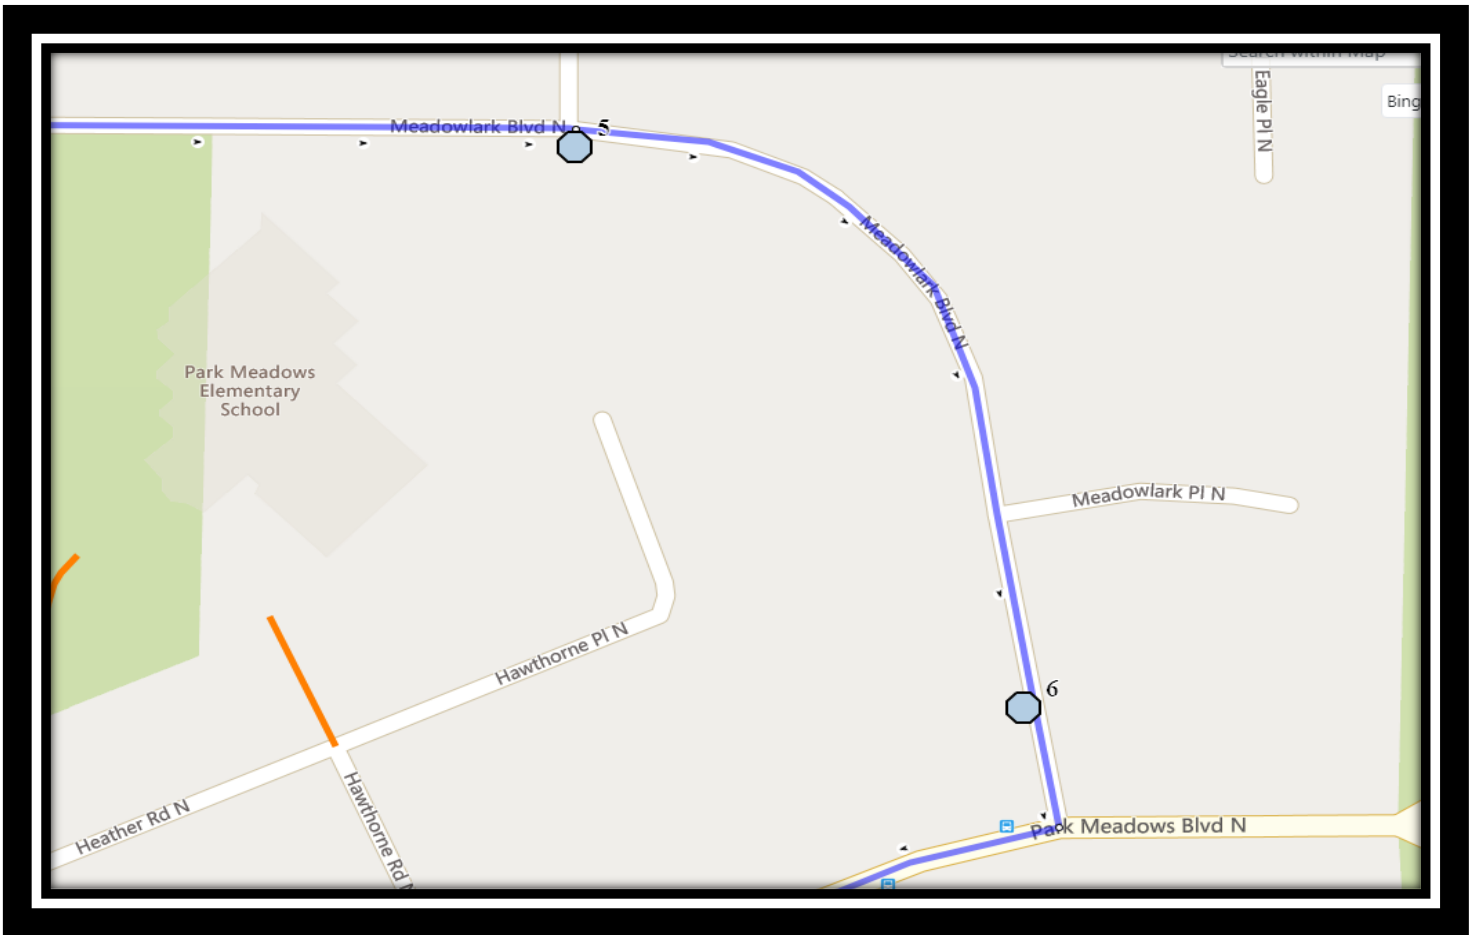

St. Paul N1

REVISED: August 31, 2022

EFFECTIVE: September 7, 2022

St. Paul – 1212 12th Avenue, South. (403)-328-0611

Please arrive 10 minutes before scheduled pick up and drop off times. Times shown may vary due to weather & traffic conditions.
Bus routes and maps are subject to change. For the most up-to-date version, visit www.southland.ca/lethbridge.