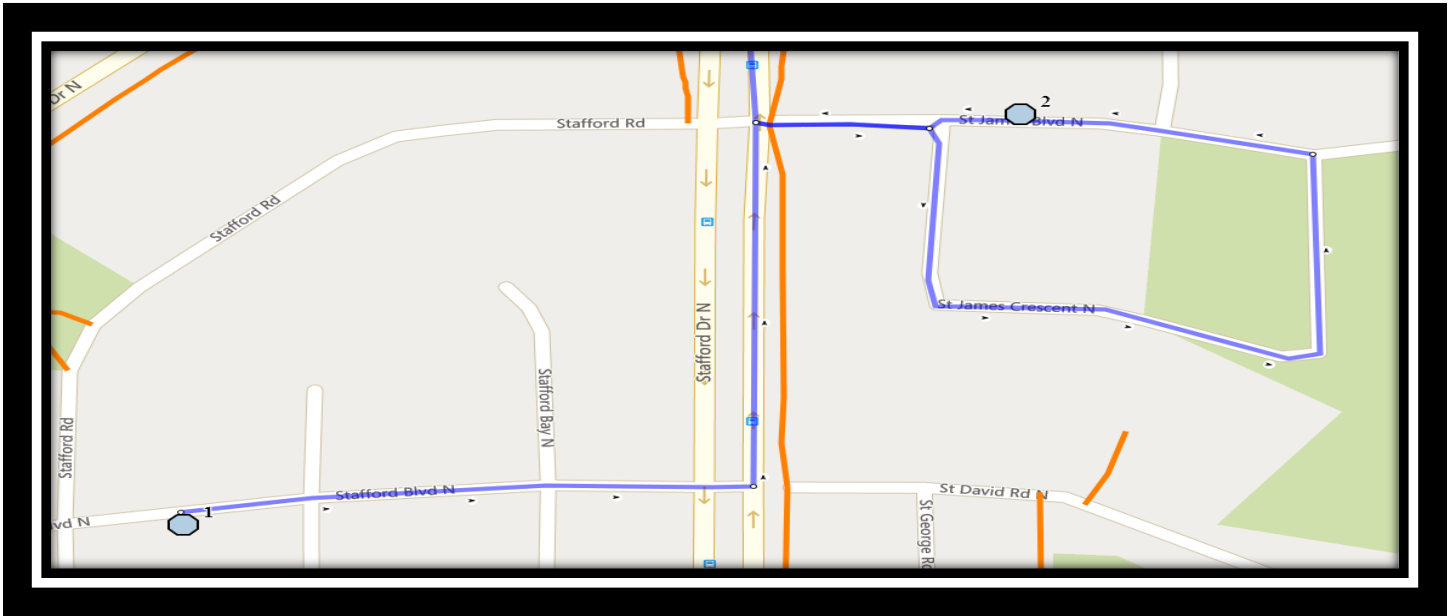

# St. Paul N1

REVISED: August 31, 2022

EFFECTIVE: September 7, 2022

**PM Same Direction as AM**

## **St. Paul – 1212 12<sup>th</sup> Avenue, South. (403)-328-0611**

Please arrive 10 minutes before scheduled pick up and drop off times. Times shown may vary due to weather & traffic conditions.

Bus routes and maps are subject to change. For the most up-to-date version, visit [www.southland.ca/lethbridge](http://www.southland.ca/lethbridge).