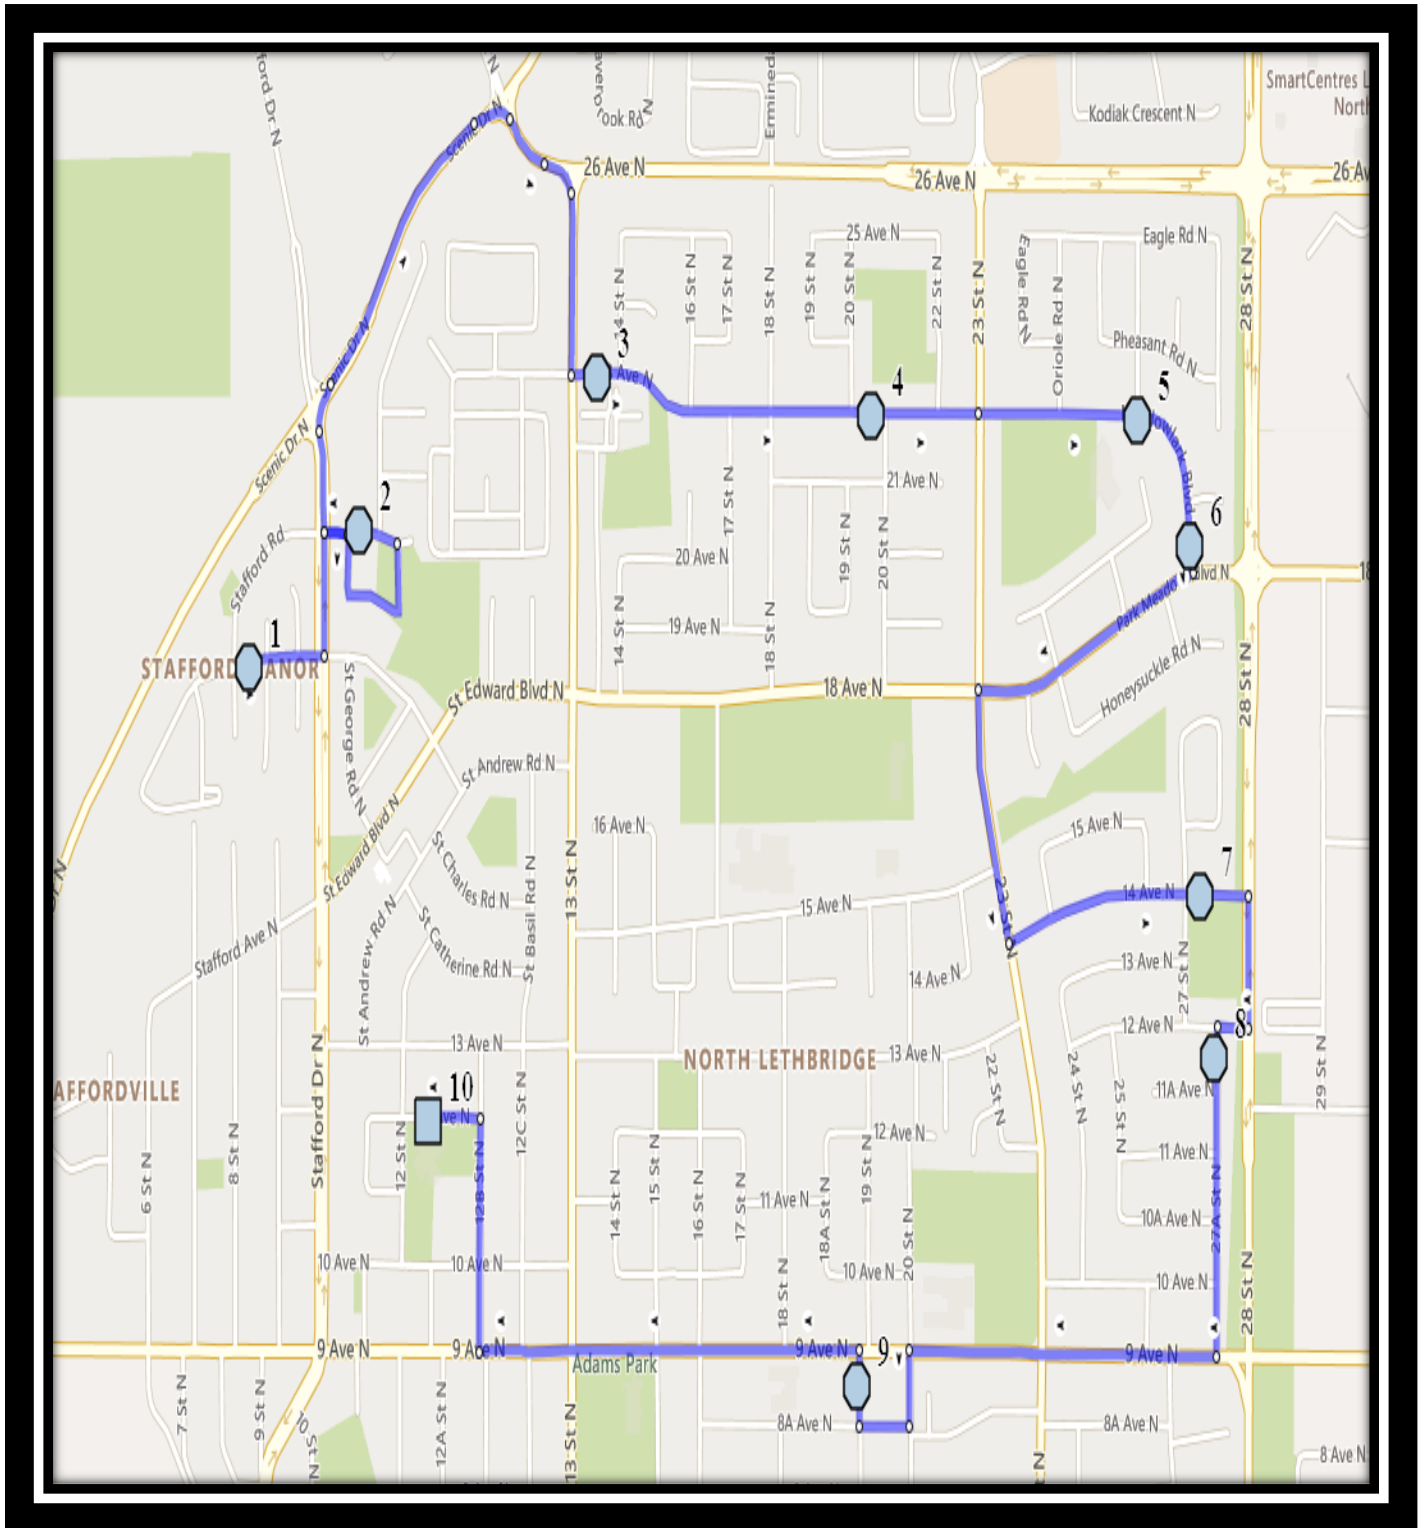

# St. Paul N1

REVISED: August 31, 2022

EFFECTIVE: September 7, 2022

**PM Same Direction as AM**

## **St. Paul – 1212 12<sup>th</sup> Avenue, South. (403)-328-0611**

Please arrive 10 minutes before scheduled pick up and drop off times. Times shown may vary due to weather & traffic conditions.  
Bus routes and maps are subject to change. For the most up-to-date version, visit [www.southland.ca/lethbridge](http://www.southland.ca/lethbridge).