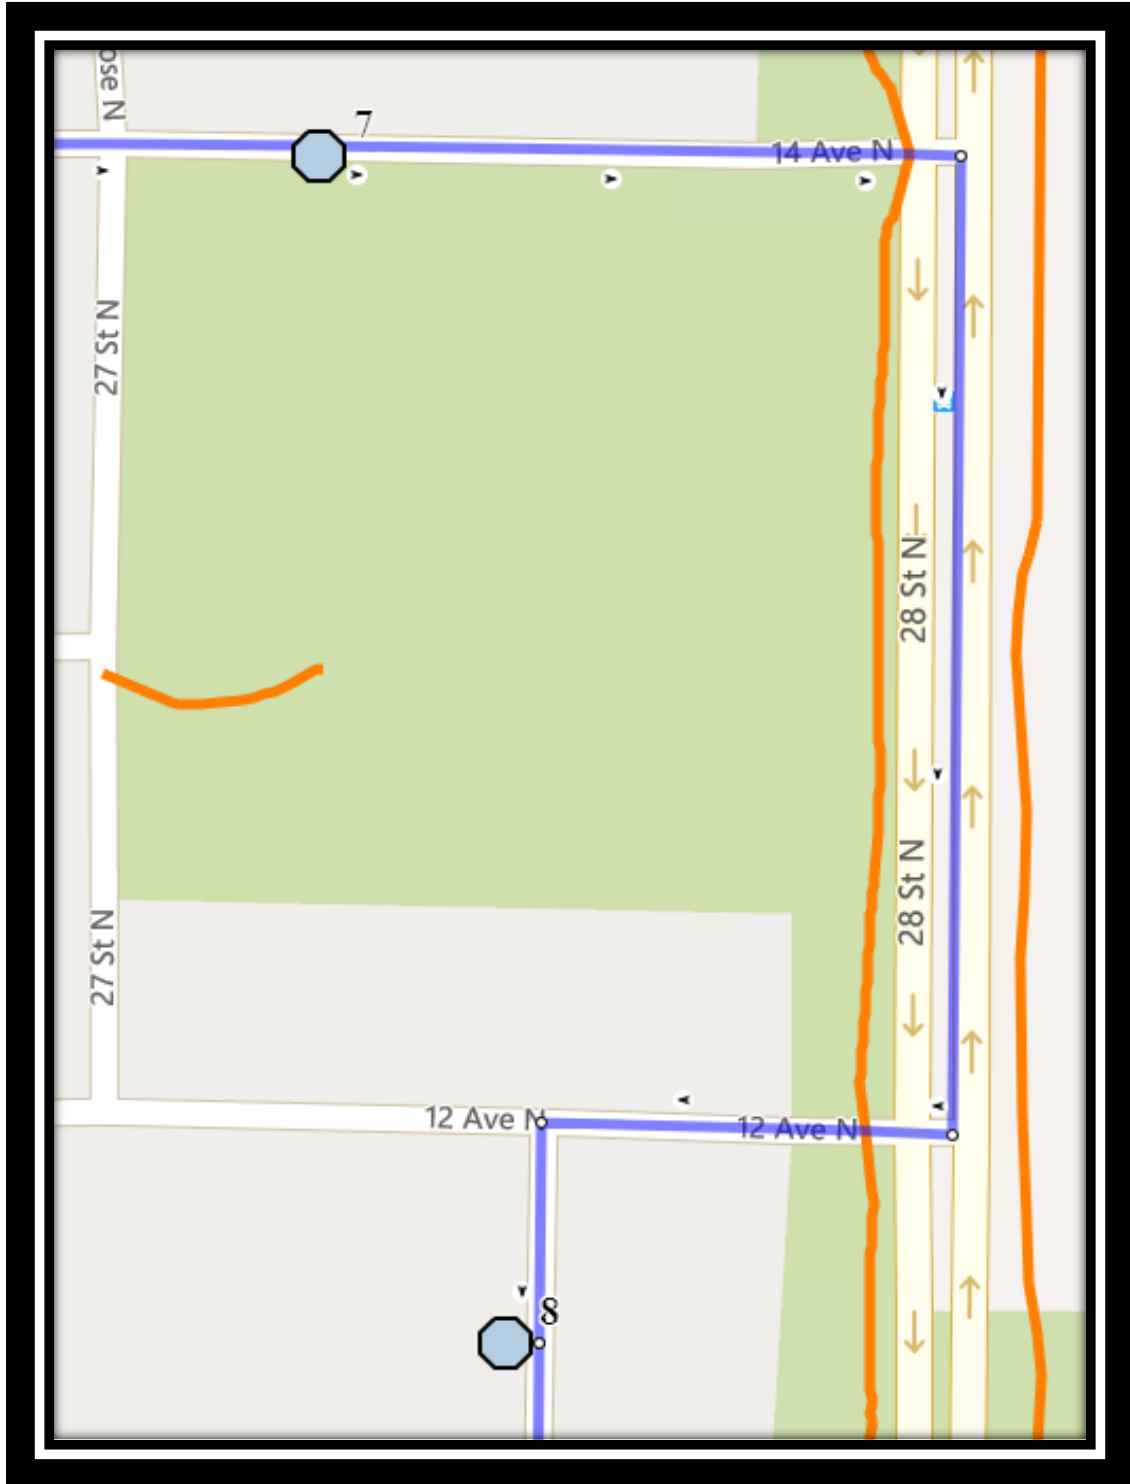

St. Paul N1

REVISED: August 31, 2022

EFFECTIVE: September 7, 2022

St. Paul – 1212 12th Avenue, South. (403)-328-0611

Please arrive 10 minutes before scheduled pick up and drop off times. Times shown may vary due to weather & traffic conditions.
Bus routes and maps are subject to change. For the most up-to-date version, visit www.southland.ca/lethbridge.