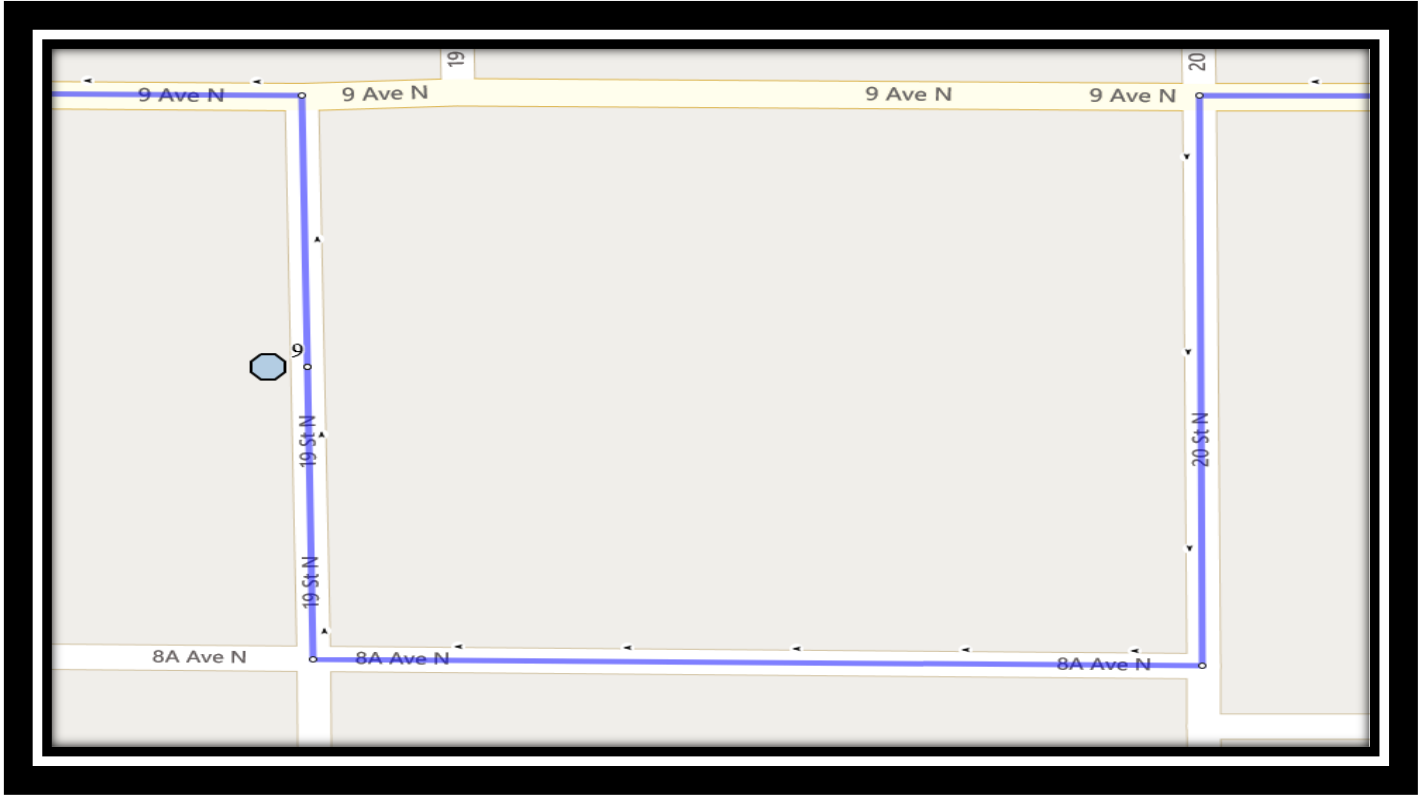

St. Paul N1

REVISED: August 31, 2022

EFFECTIVE: September 7, 2022

St. Paul – 1212 12th Avenue, South. (403)-328-0611

Please arrive 10 minutes before scheduled pick up and drop off times. Times shown may vary due to weather & traffic conditions.

Bus routes and maps are subject to change. For the most up-to-date version, visit www.southland.ca/lethbridge.