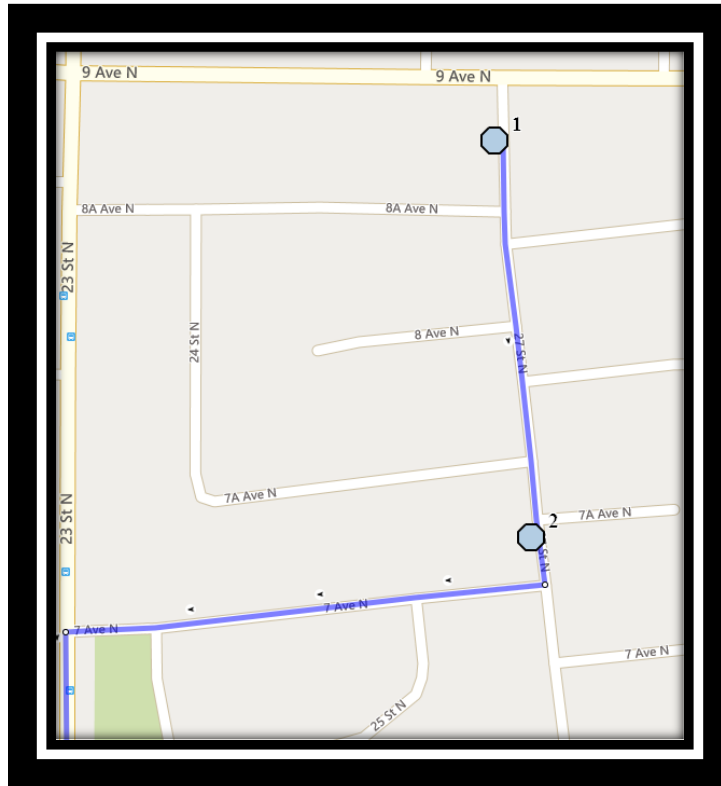

St. Paul N2

REVISED: August 31, 2022

EFFECTIVE: September 7, 2022

PM Route Same Direction as AM

St Paul – 1212 12th Avenue South – (403) 328-0611

Please arrive 10 minutes before scheduled pick up and drop off times. Times shown may vary due to weather & traffic conditions.
Bus routes and maps are subject to change. For the most up-to-date version, visit www.southland.ca/lethbridge.

St. Paul N2

REVISED: August 31, 2022

EFFECTIVE: September 7, 2022

St Paul – 1212 12th Avenue South – (403) 328-0611

Please arrive 10 minutes before scheduled pick up and drop off times. Times shown may vary due to weather & traffic conditions.
Bus routes and maps are subject to change. For the most up-to-date version, visit www.southland.ca/lethbridge.

Monday – Thursday

- #1 - 3:52 PM - St. Paul School
- #2 - 3:58 PM - 27 Street North Southbound - south of 9 Ave N before alley
- #3 - 3:59 PM - 27 Street North Southbound - at 7A Ave N at lamp post
- #4 - 4:02 PM - 18 Street North Southbound - south of 7 Ave N at alley
- #5 - 4:05 PM - 2 Ave North Westbound - east of 19 St N by lamp post
- #6 - 4:07 PM - 16th St N northbound after 3rd Ave N
- #7 - 4:09 PM - 5 Ave North Westbound - west of 11 St North before ally
- #8 - 4:12 PM - 13 St North Northbound - north of 7 Ave N at Boys & Girls Club Sign

#4 - 12:52 PM - 18 Street North Southbound - south of 7 Ave N at alley

#5 - 12:55 PM - 2 Ave North Westbound - east of 19 St N by lamp post

#6 - 12:57 PM - 16th St N northbound after 3rd Ave N

#7 - 12:59 PM - 5 Ave North Westbound - west of 11 St North before ally