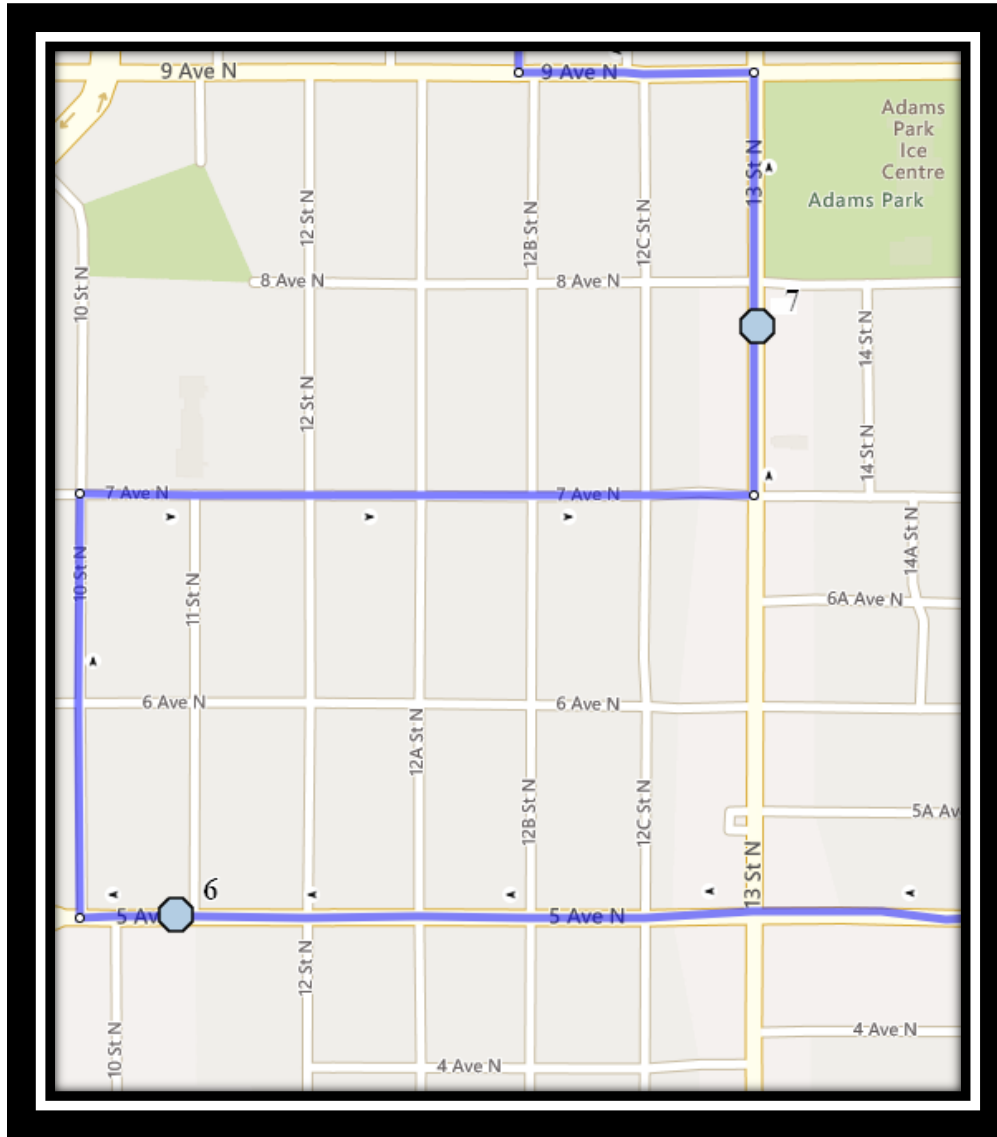

St. Paul N2

REVISED: August 31, 2022

EFFECTIVE: September 7, 2022

St Paul – 1212 12th Avenue South – (403) 328-0611

Please arrive 10 minutes before scheduled pick up and drop off times. Times shown may vary due to weather & traffic conditions.
Bus routes and maps are subject to change. For the most up-to-date version, visit www.southland.ca/lethbridge.