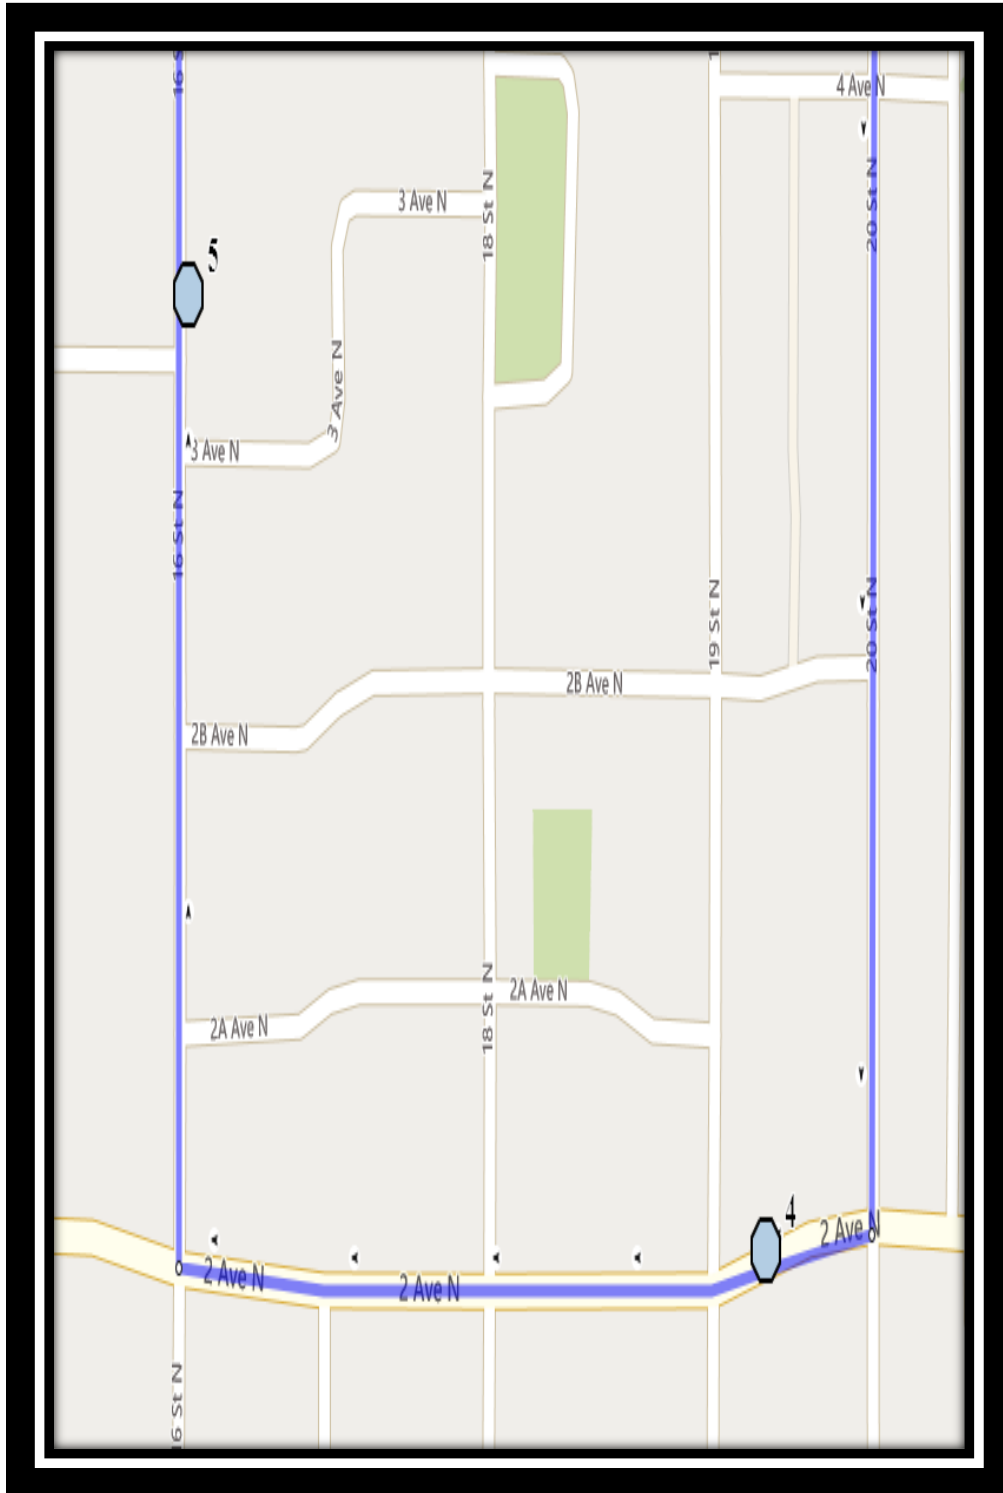

St. Paul N2

REVISED: August 31, 2022

EFFECTIVE: September 7, 2022

St Paul – 1212 12th Avenue South – (403) 328-0611

Please arrive 10 minutes before scheduled pick up and drop off times. Times shown may vary due to weather & traffic conditions.
Bus routes and maps are subject to change. For the most up-to-date version, visit www.southland.ca/lethbridge.