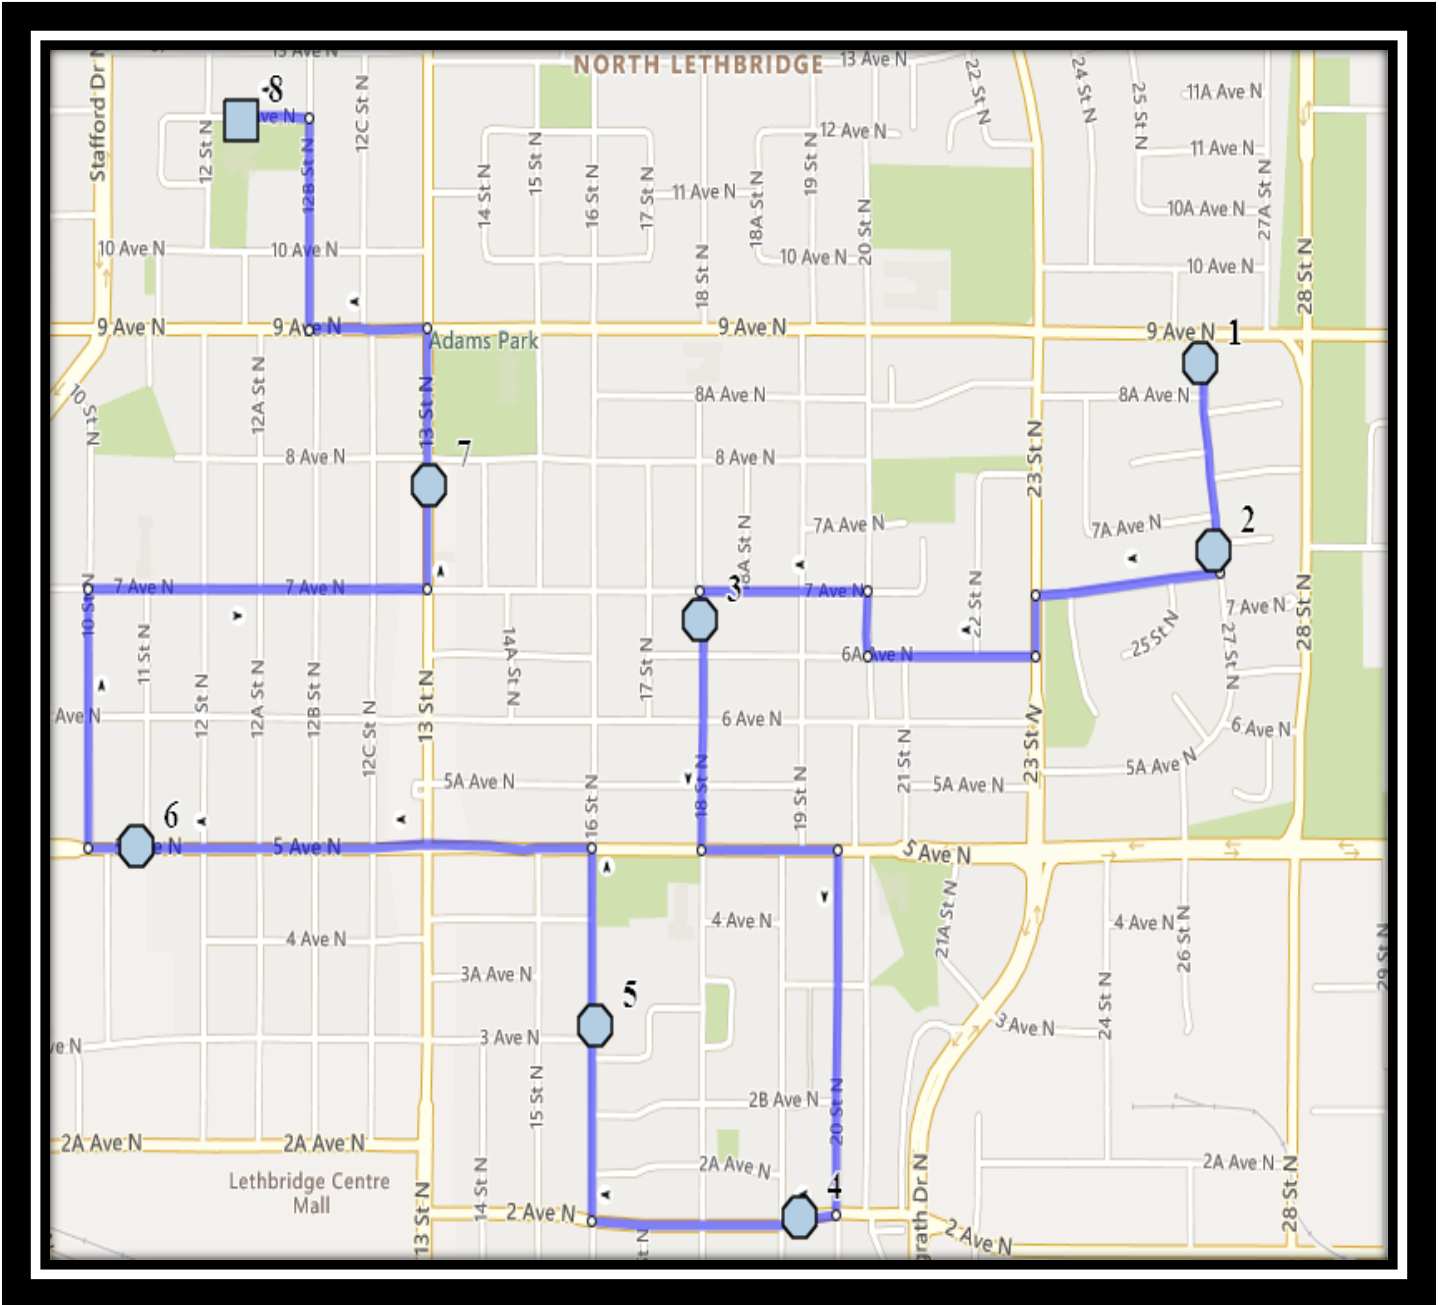

St. Paul N2

REVISED: August 31, 2022

EFFECTIVE: September 7, 2022

PM Route Same Direction as AM

St Paul – 1212 12th Avenue South – (403) 328-0611

Please arrive 10 minutes before scheduled pick up and drop off times. Times shown may vary due to weather & traffic conditions.
Bus routes and maps are subject to change. For the most up-to-date version, visit www.southland.ca/lethbridge.

St. Paul N2

REVISED: August 31, 2022

EFFECTIVE: September 7, 2022

Monday – Friday

- #1 - 8:13 AM - 27 Street North Southbound - south of 9 Ave N before alley
- #2 - 8:14 AM - 27 Street North Southbound - at 7A Ave N at lamp post
- #3 - 8:18 AM - 18 Street North Southbound - south of 7 Ave N at alley
- #4 - 8:20 AM - 2 Ave North Westbound - east of 19 St N by lamp post
- #5 - 8:23 AM - 16th St N northbound after 3rd Ave N
- #6 - 8:25 AM - 5 Ave North Westbound - west of 11 St North before ally
- #7 - 8:27 AM - 13 St North Northbound - north of 7 Ave N at Boys & Girls Club Sign
- #8 - 8:30 AM - St. Paul School

Monday – Thursday

- #1 - 3:52 PM - St. Paul School
- #2 - 3:58 PM - 27 Street North Southbound - south of 9 Ave N before alley
- #3 - 3:59 PM - 27 Street North Southbound - at 7A Ave N at lamp post
- #4 - 4:02 PM - 18 Street North Southbound - south of 7 Ave N at alley
- #5 - 4:05 PM - 2 Ave North Westbound - east of 19 St N by lamp post
- #6 - 4:07 PM - 16th St N northbound after 3rd Ave N
- #7 - 4:09 PM - 5 Ave North Westbound - west of 11 St North before ally
- #8 - 4:12 PM - 13 St North Northbound - north of 7 Ave N at Boys & Girls Club Sign

#4 - 12:52 PM - 18 Street North Southbound - south of 7 Ave N at alley

#5 - 12:55 PM - 2 Ave North Westbound - east of 19 St N by lamp post

#6 - 12:57 PM - 16th St N northbound after 3rd Ave N

#7 - 12:59 PM - 5 Ave North Westbound - west of 11 St North before ally