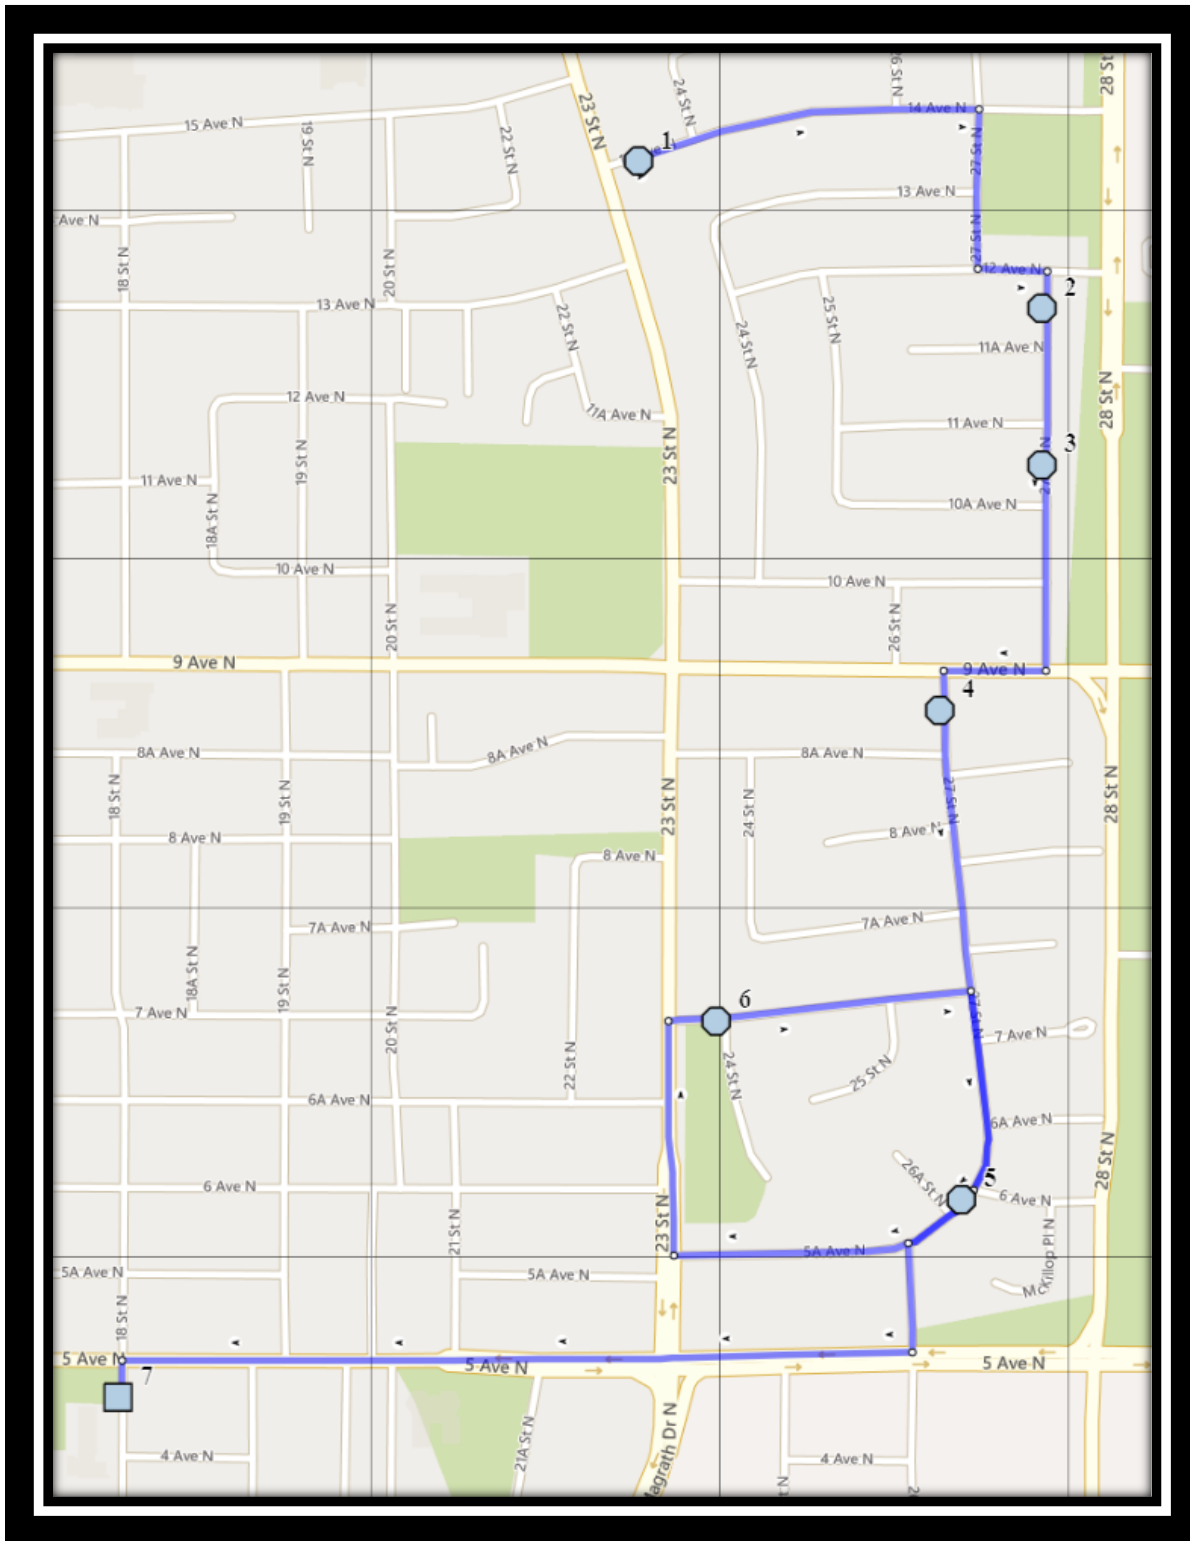

# Westminster

REVISED: August 15, 2022

EFFECTIVE: September 6, 2022

**AM Route**

# Westminster

REVISED: August 15, 2022

EFFECTIVE: September 6, 2022

**PM Route**

**Westminster Middle School – 402 18 Street North – (403) 327-4169**

Please arrive 10 minutes before scheduled pick up and drop off times. Times shown may vary due to weather & traffic conditions.

**#4 - 8:22 AM - 27 Street North Southbound - south of 9 Ave N before alley**

**#5 - 8:24 AM - 5a Ave North Westbound - east of 26A St. at the corner**

**#6 - 8:27 AM - 7 Ave North Eastbound - 24 St N at intersection**

## Monday – Thursday

**#1 - 3:52 PM - Westminster**

**#2 - 3:57 PM - 7 Ave North Eastbound - 24 St N at intersection**

**#3 - 3:58 PM - 5a Ave North Westbound - east of 26A St. at the corner**

**#4 - 4:02 PM - 14 Ave North Eastbound - east of 23 St N before ally**