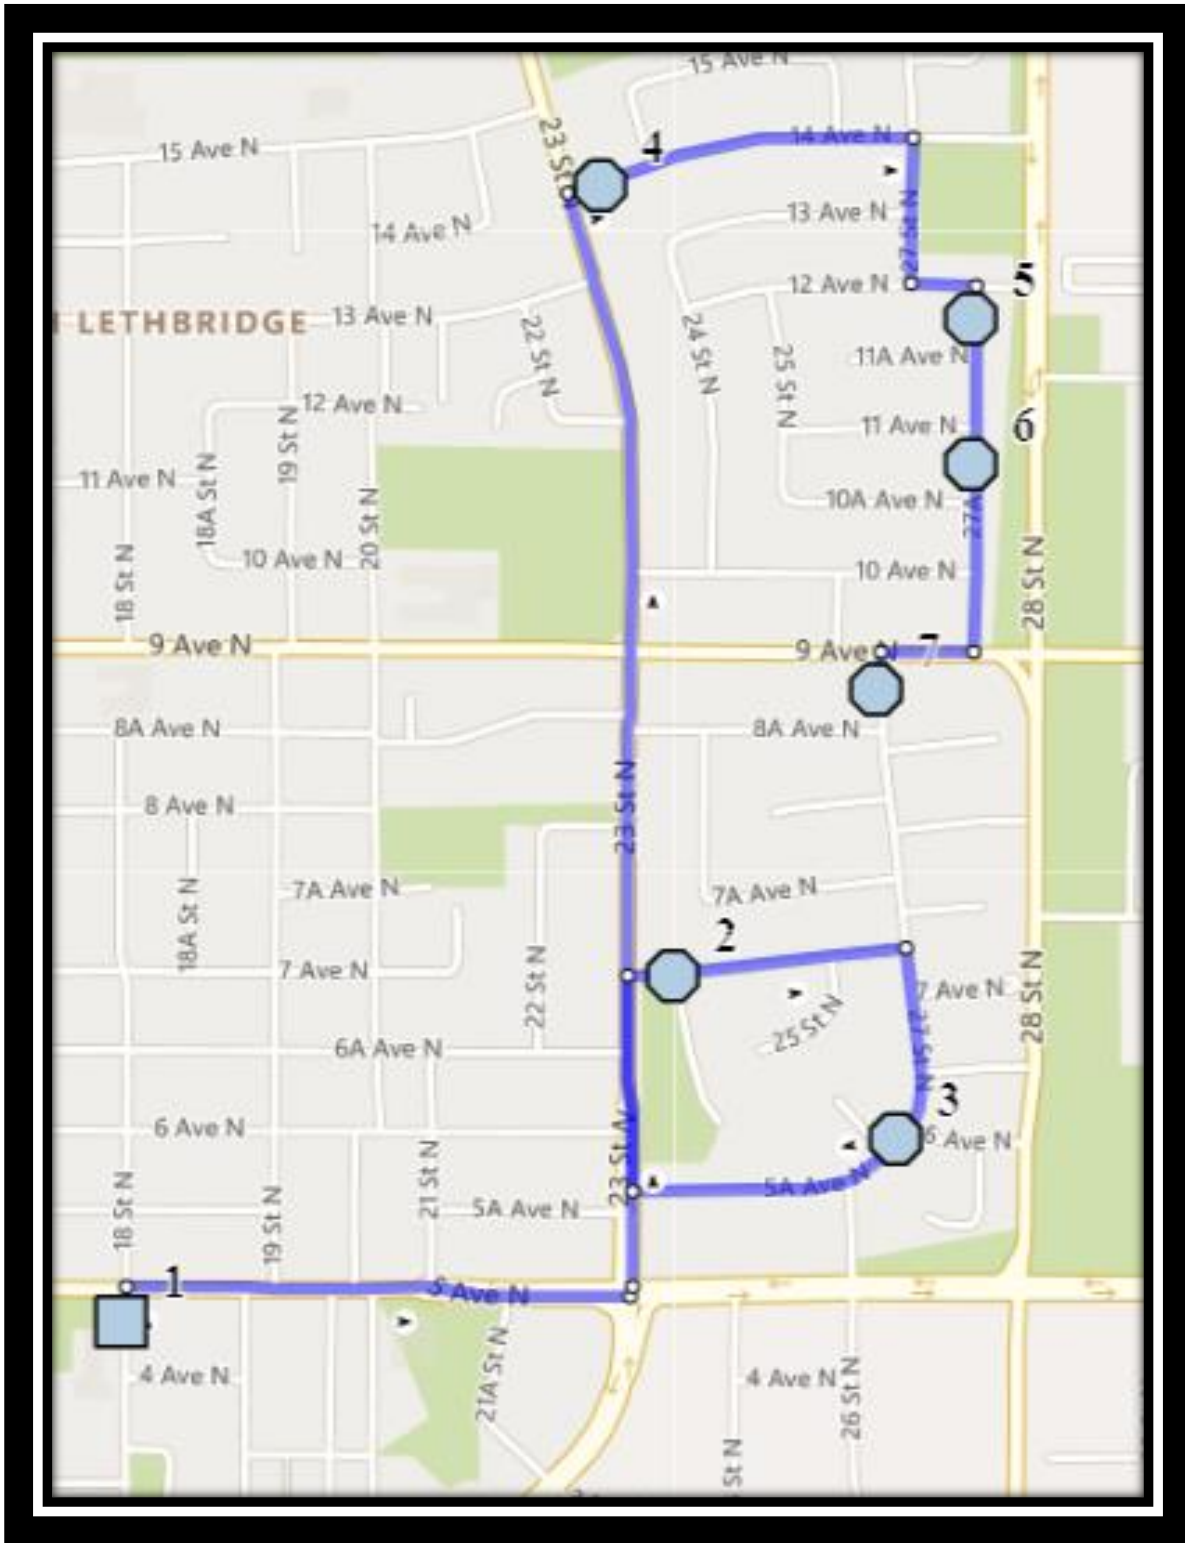

## **Westminster Middle School – 402 18 Street North – (403) 327-4169**

Please arrive 10 minutes before scheduled pick up and drop off times. Times shown may vary due to weather & traffic conditions.

Bus routes and maps are subject to change. For the most up-to-date version, visit [www.southland.ca/lethbridge](http://www.southland.ca/lethbridge).

# Westminster

REVISED: August 15, 2022

EFFECTIVE: September 6, 2022

**PM Route**

**Westminster Middle School – 402 18 Street North – (403) 327-4169**

Please arrive 10 minutes before scheduled pick up and drop off times. Times shown may vary due to weather & traffic conditions.

**#4 - 8:22 AM - 27 Street North Southbound - south of 9 Ave N before alley**

**#5 - 8:24 AM - 5a Ave North Westbound - east of 26A St. at the corner**

**#6 - 8:27 AM - 7 Ave North Eastbound - 24 St N at intersection**

## Monday – Thursday

**#1 - 3:52 PM - Westminster**

**#2 - 3:57 PM - 7 Ave North Eastbound - 24 St N at intersection**

**#3 - 3:58 PM - 5a Ave North Westbound - east of 26A St. at the corner**

**#4 - 4:02 PM - 14 Ave North Eastbound - east of 23 St N before ally**