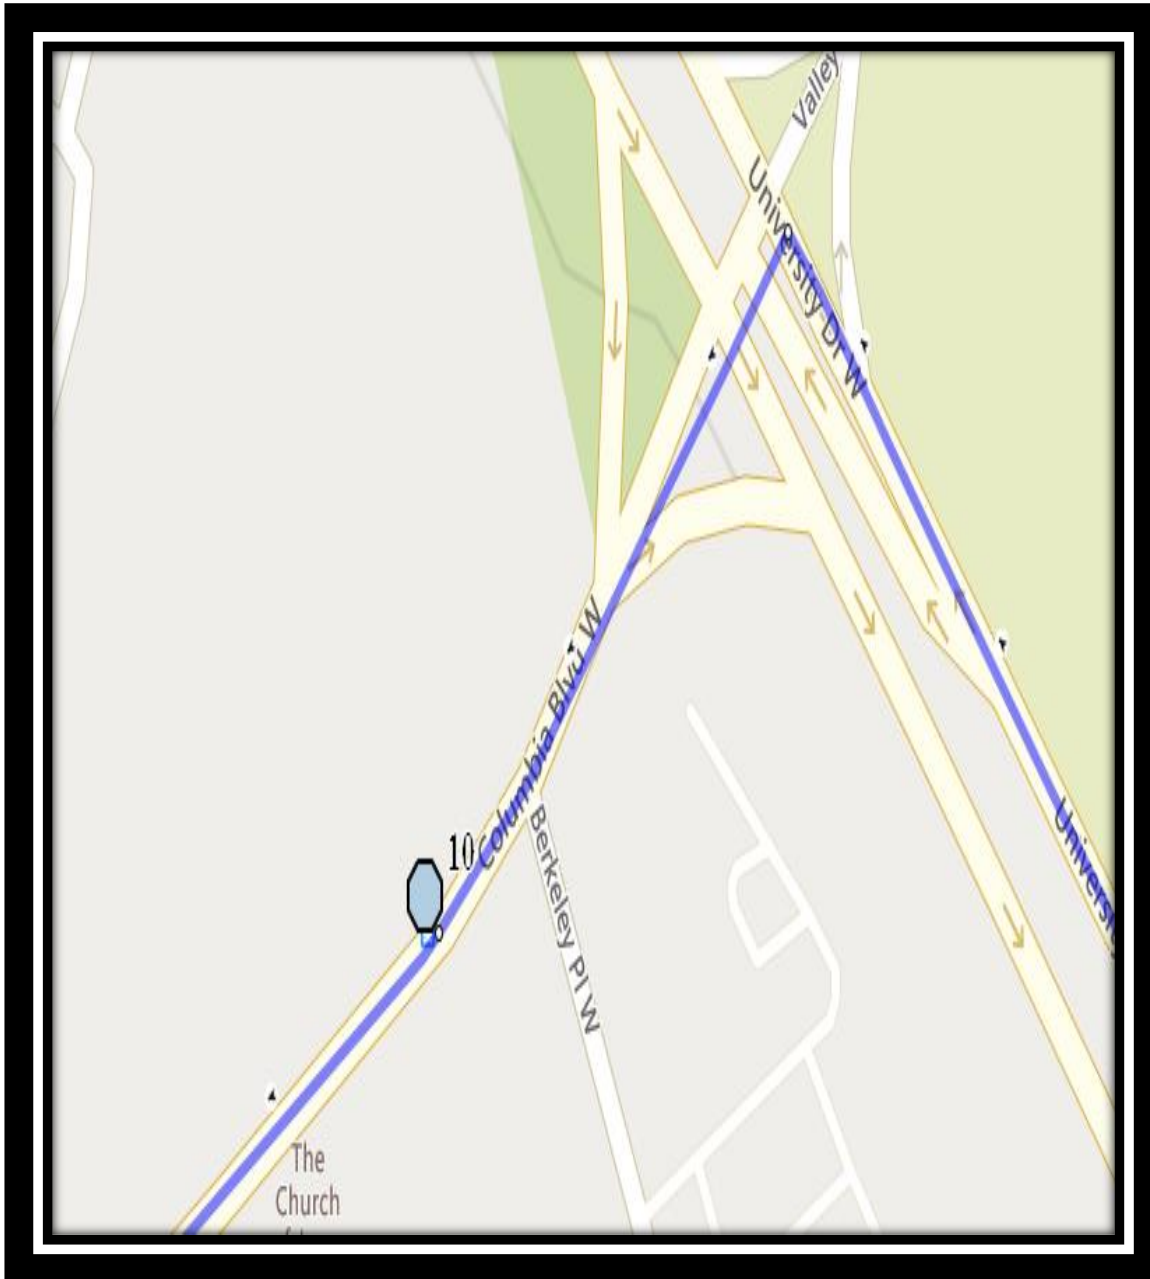

St. Martha W1

REVISED: September 22, 2022

EFFECTIVE: September 28, 2022

The Children of St. Martha – 206 McMaster Blvd West – (403) 381-8111

Please arrive 10 minutes before scheduled pick up and drop off times. Times shown may vary due to weather & traffic conditions.

Bus routes and maps are subject to change. For the most up-to-date version, visit www.southland.ca/lethbridge.