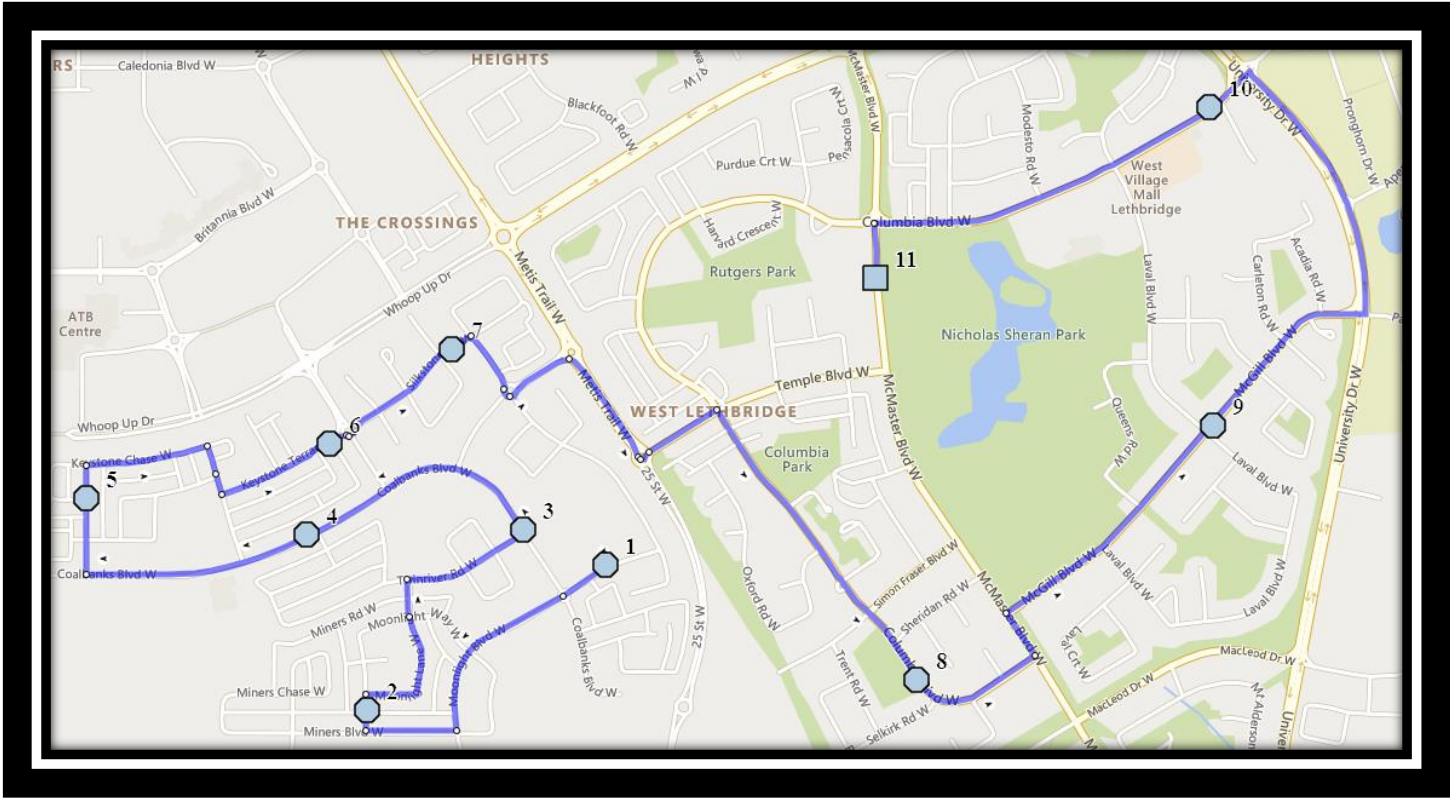

St. Martha W1

REVISED: September 22, 2022

EFFECTIVE: September 28, 2022

PM Route – Stop # 8 and then same order as AM

The Children of St. Martha – 206 McMaster Blvd West – (403) 381-8111

Please arrive 10 minutes before scheduled pick up and drop off times. Times may vary due to weather & traffic conditions. Bus routes and maps are subject to change. For the most up-to-date version, visit www.southland.ca/lethbridge.

St. Martha W1

REVISED: September 22, 2022

EFFECTIVE: September 28, 2022

The Children of St. Martha – 206 McMaster Blvd West – (403) 381-8111

Please arrive 10 minutes before scheduled pick up and drop off times. Times shown may vary due to weather & traffic conditions.

Bus routes and maps are subject to change. For the most up-to-date version, visit www.southland.ca/lethbridge.

St. Martha W1

REVISED: September 22, 2022

EFFECTIVE: September 28, 2022

Monday to Friday

- #1 - 8:07 AM - Firelight Way West Westbound - east of Coalbanks Blvd at park entrance
- #2 - 8:09 AM - Moonlight Way West Northbound - north of Miners at alley
- #3 - 8:11 AM - Coalbanks Blvd West Northbound - at Twin River intersection park entrance
- #4 - 8:13 AM - Coalbanks Blvd West Westbound - west of Twin River at lamp post
- #5 - 8:15 AM - Keystone Road West Northbound - at Keystone Chase intersection
- #6 - 8:17 AM - Keystone Terrace West Eastbound - east of Keystone Ln at alley
- #7 - 8:18 AM - Silkstone Road West Eastbound - east of Silkstone Cres at alley
- #8 - 8:22 AM - Columbia Blvd West Southbound - at park before alley
- #9 - 8:25 AM - McGill Blvd W Eastbound - east of Laval Blvd at intersection
- #10 - 8:27 AM - Columbia Blvd W Westbound - west edge of church lot
- #11 - 8:30 AM - The Children of St. Martha

#4 - 11:50 AM - Moonlight Way West Northbound - north of Miners at alley

#5 - 11:52 AM - Coalbanks Blvd West Northbound - at Twin River intersection park entrance

#6 - 11:54 AM - Coalbanks Blvd West Westbound - west of Twin River at lamp post