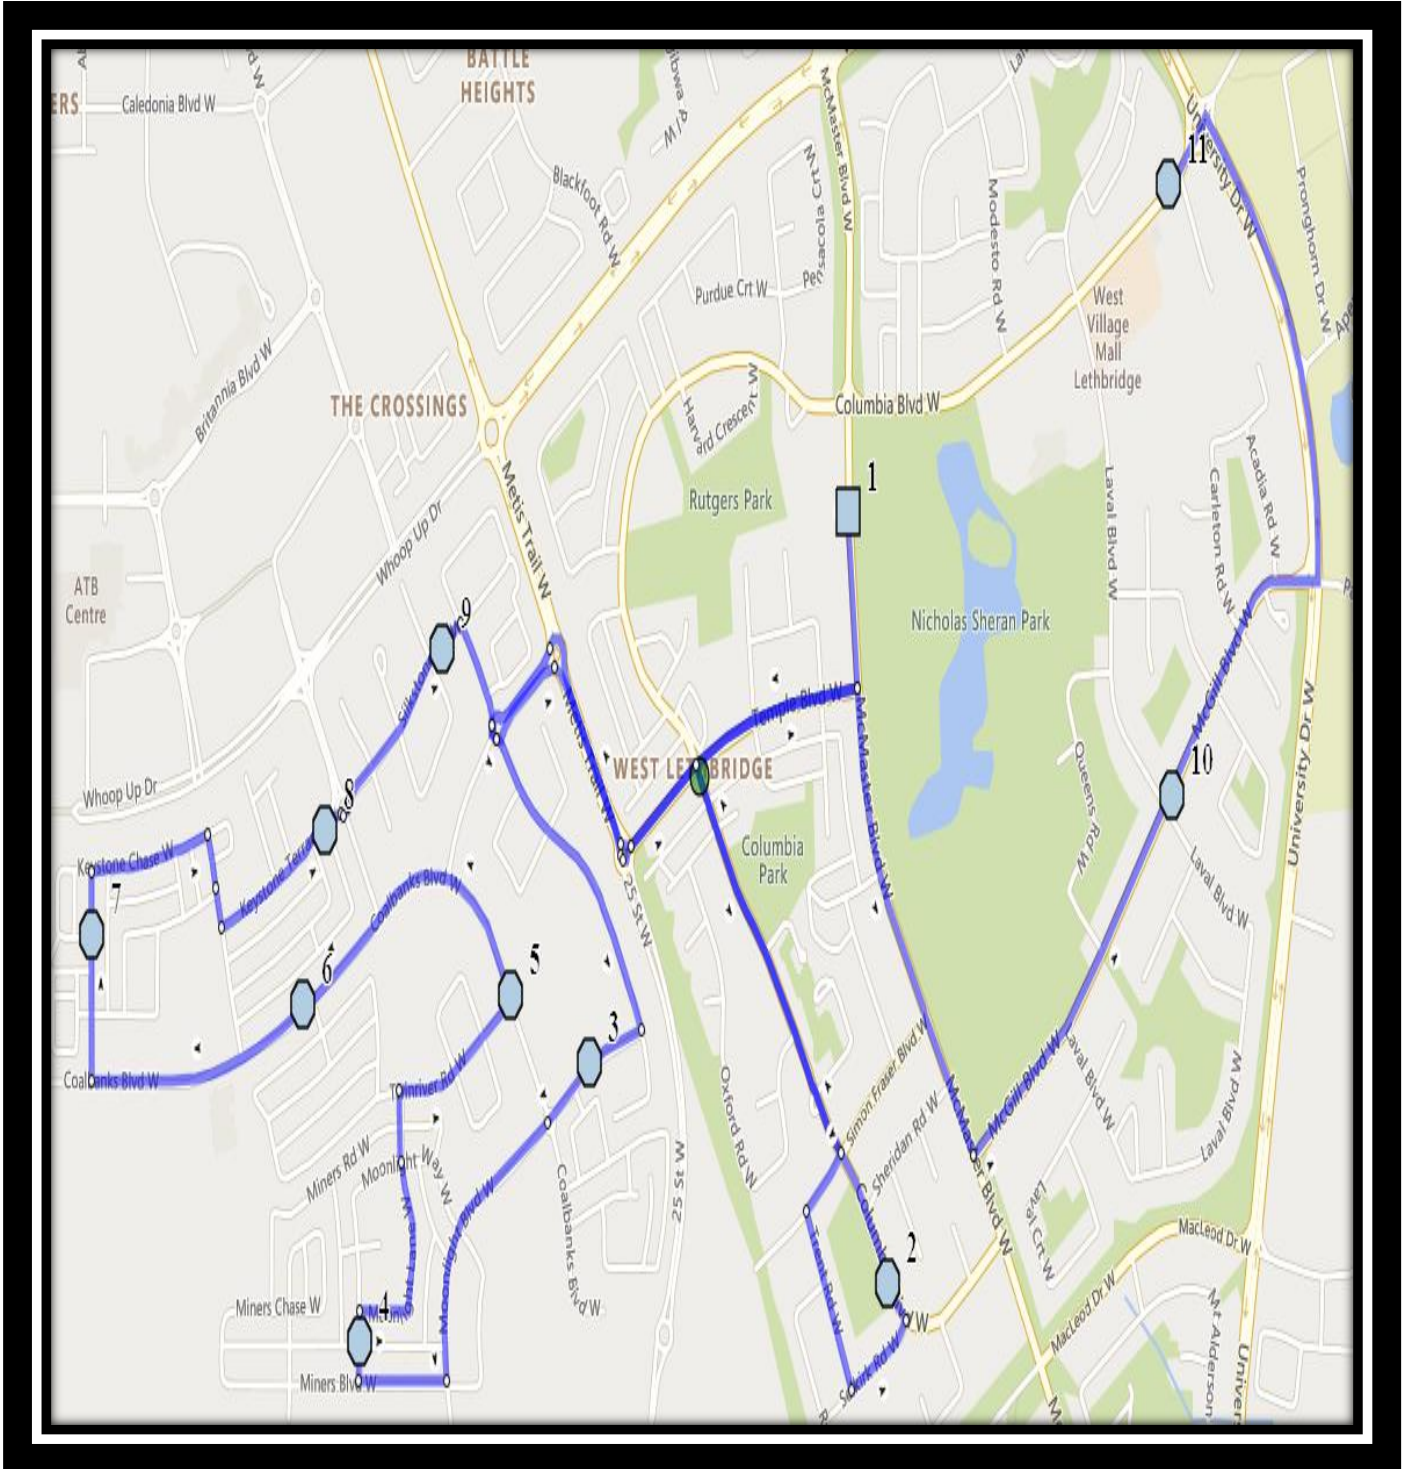

St. Martha W1

REVISED: September 22, 2022

EFFECTIVE: September 28, 2022

The Children of St. Martha – 206 McMaster Blvd West – (403) 381-8111

Please arrive 10 minutes before scheduled pick up and drop off times. Times shown may vary due to weather & traffic conditions.
Bus routes and maps are subject to change. For the most up-to-date version, visit www.southland.ca/lethbridge.