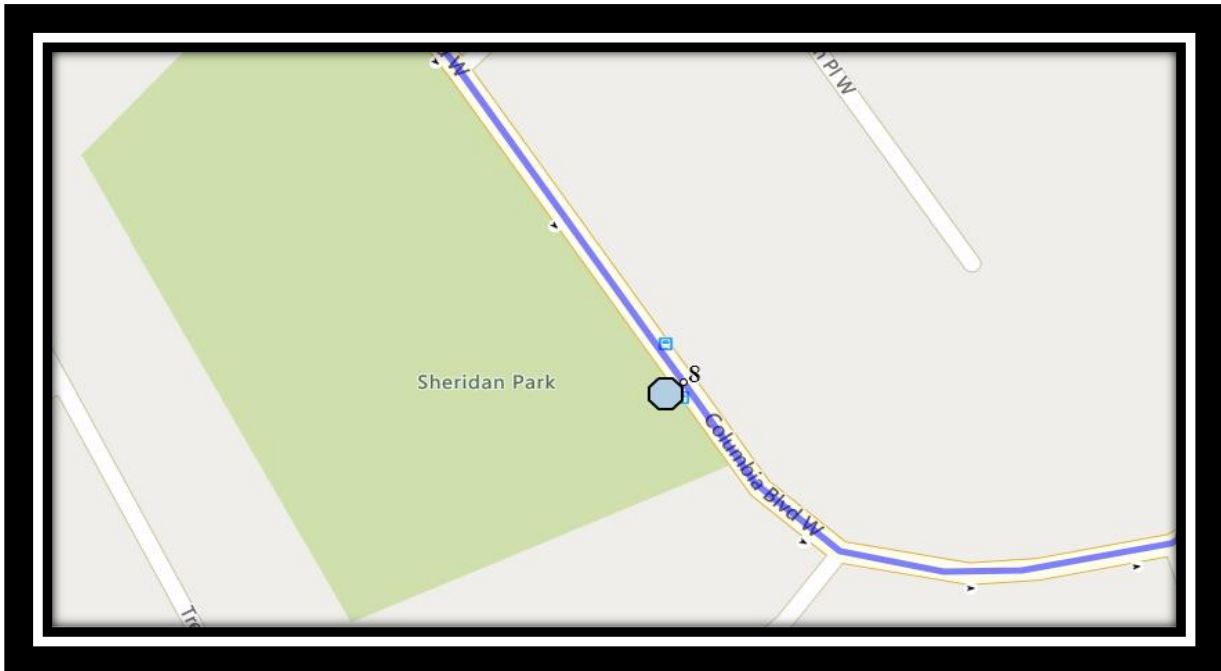

St. Martha W1

REVISED: September 22, 2022

EFFECTIVE: September 28, 2022

The Children of St. Martha – 206 McMaster Blvd West – (403) 381-8111

Please arrive 10 minutes before scheduled pick up and drop off times. Times shown may vary due to weather & traffic conditions.

Bus routes and maps are subject to change. For the most up-to-date version, visit www.southland.ca/lethbridge.