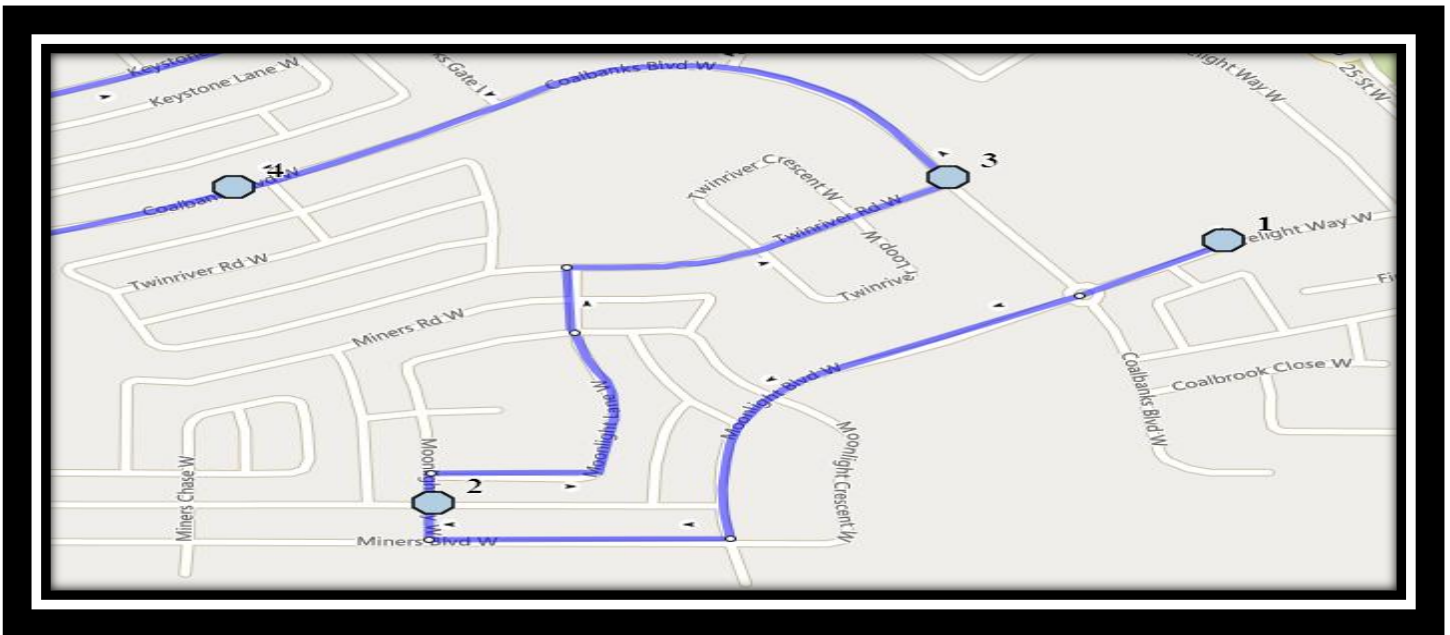

St. Martha W1

REVISED: September 22, 2022

EFFECTIVE: September 28, 2022

PM Route – Stop # 8 and then same order as AM

The Children of St. Martha – 206 McMaster Blvd West – (403) 381-8111

Please arrive 10 minutes before scheduled pick up and drop off times. Times may vary due to weather & traffic conditions. Bus routes and maps are subject to change. For the most up-to-date version, visit www.southland.ca/lethbridge.

St. Martha W1

REVISED: September 22, 2022

EFFECTIVE: September 28, 2022

The Children of St. Martha – 206 McMaster Blvd West – (403) 381-8111

Please arrive 10 minutes before scheduled pick up and drop off times. Times shown may vary due to weather & traffic conditions.

Bus routes and maps are subject to change. For the most up-to-date version, visit www.southland.ca/lethbridge.

St. Martha W1

REVISED: September 22, 2022

EFFECTIVE: September 28, 2022

Monday to Friday

- #1 - 8:07 AM - Firelight Way West Westbound - east of Coalbanks Blvd at park entrance
- #2 - 8:09 AM - Moonlight Way West Northbound - north of Miners at alley
- #3 - 8:11 AM - Coalbanks Blvd West Northbound - at Twin River intersection park entrance
- #4 - 8:13 AM - Coalbanks Blvd West Westbound - west of Twin River at lamp post
- #5 - 8:15 AM - Keystone Road West Northbound - at Keystone Chase intersection
- #6 - 8:17 AM - Keystone Terrace West Eastbound - east of Keystone Ln at alley
- #7 - 8:18 AM - Silkstone Road West Eastbound - east of Silkstone Cres at alley
- #8 - 8:22 AM - Columbia Blvd West Southbound - at park before alley
- #9 - 8:25 AM - McGill Blvd W Eastbound - east of Laval Blvd at intersection
- #10 - 8:27 AM - Columbia Blvd W Westbound - west edge of church lot
- #11 - 8:30 AM - The Children of St. Martha

#4 - 11:50 AM - Moonlight Way West Northbound - north of Miners at alley

#5 - 11:52 AM - Coalbanks Blvd West Northbound - at Twin River intersection park entrance

#6 - 11:54 AM - Coalbanks Blvd West Westbound - west of Twin River at lamp post