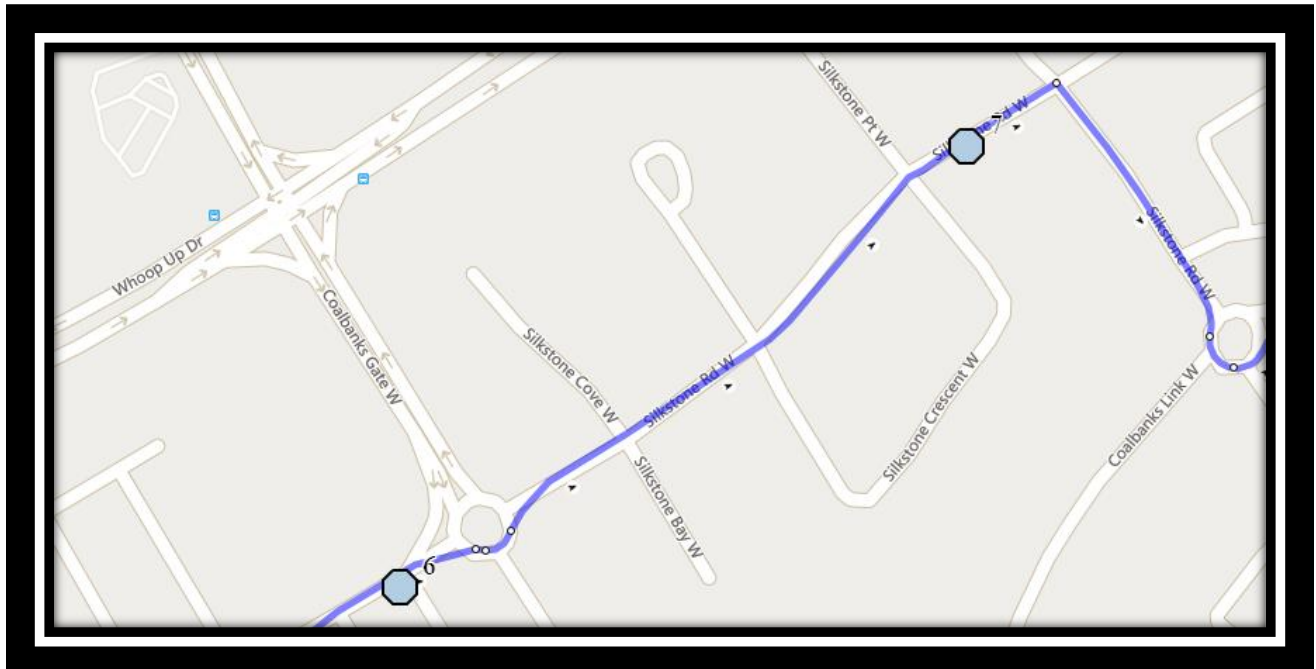

St. Martha W1

REVISED: September 22, 2022

EFFECTIVE: September 28, 2022

PM Route – Stop # 8 and then same order as AM

The Children of St. Martha – 206 McMaster Blvd West – (403) 381-8111

Please arrive 10 minutes before scheduled pick up and drop off times. Times may vary due to weather & traffic conditions. Bus routes and maps are subject to change. For the most up-to-date version, visit www.southland.ca/lethbridge.

St. Martha W1

REVISED: September 22, 2022

EFFECTIVE: September 28, 2022

The Children of St. Martha – 206 McMaster Blvd West – (403) 381-8111

Please arrive 10 minutes before scheduled pick up and drop off times. Times shown may vary due to weather & traffic conditions.

#4 - 4:08 PM - Moonlight Way West Northbound - north of Miners at alley

#5 - 4:10 PM - Coalbanks Blvd West Northbound - at Twin River intersection park entrance

#6 - 4:12 PM - Coalbanks Blvd West Westbound - west of Twin River at lamp post

#4 - 11:50 AM - Moonlight Way West Northbound - north of Miners at alley

#5 - 11:52 AM - Coalbanks Blvd West Northbound - at Twin River intersection park entrance

#6 - 11:54 AM - Coalbanks Blvd West Westbound - west of Twin River at lamp post