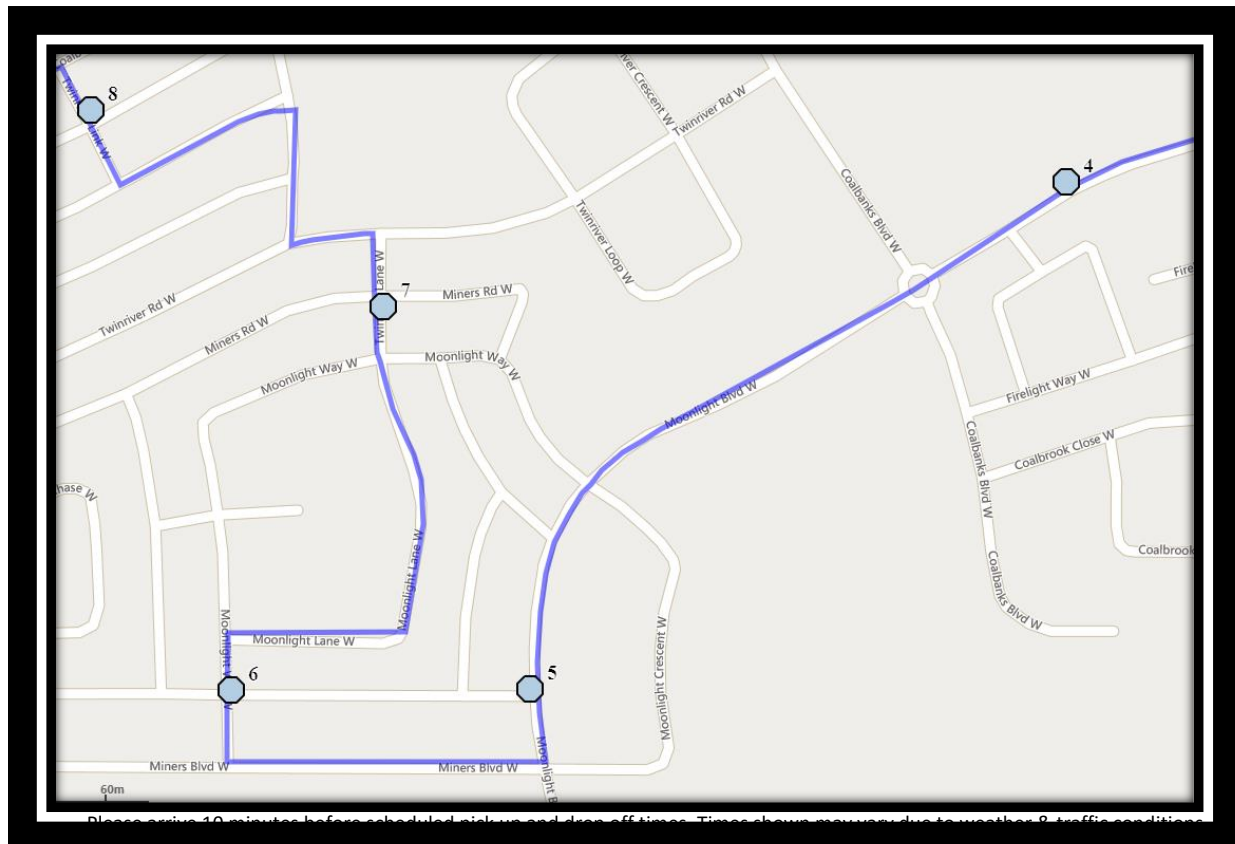

## **St. Patrick Fine Arts – 80 Rivergreen Road West – (403) 327-4386**

Please arrive 10 minutes before scheduled pick up and drop off times. Times shown may vary due to weather & traffic conditions.

Bus routes and maps are subject to change. For the most up-to-date version, visit [www.southland.ca/lethbridge](http://www.southland.ca/lethbridge).

# St. Pats W2

REVISED: September 23<sup>rd</sup>, 2022

EFFECTIVE: September 28<sup>th</sup>, 2022

Please arrive 10 minutes before scheduled pick-up and drop-off times. Times shown may vary due to weather & traffic conditions. Bus routes and maps are subject to change. For the most up-to-date version, visit [www.southland.ca/learnmore](http://www.southland.ca/learnmore).

**#7 - 4:12 PM - Keystone Road West Northbound - at Keystone Chase intersection**

**#8 - 4:14 PM - Twin River Link Northbound - at Mailbox**

**#9 - 4:16 PM - Twinriver Lane West Northbound - at alley**

**#10 - 4:17 PM - Moonlight Way West Northbound - north of Miners at alley**