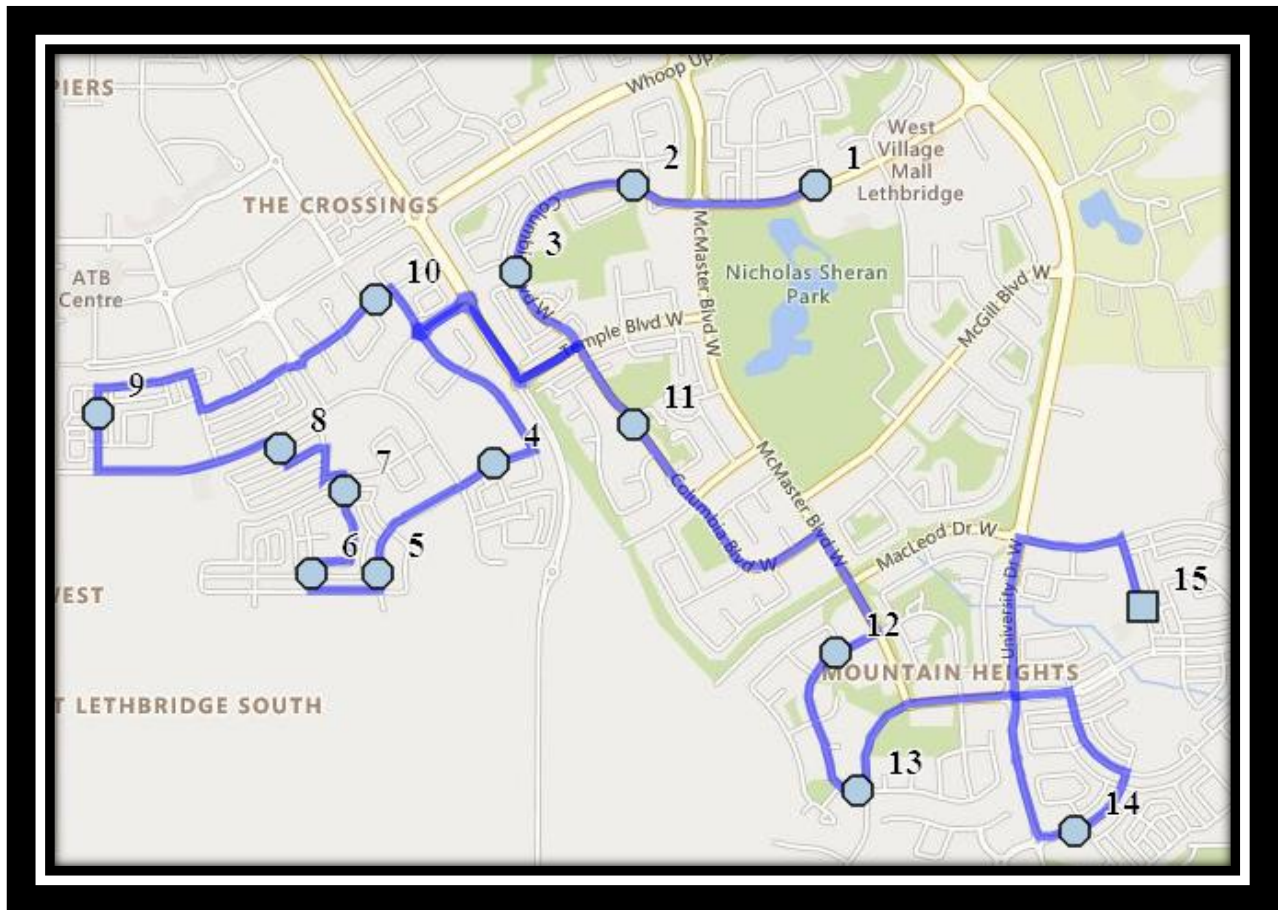

# St. Pats W2

REVISED: September 23<sup>rd</sup>, 2022

EFFECTIVE: September 28<sup>th</sup>, 2022

**PM Route reverse direction as AM**

## Monday to Friday

- #1 - 8:01 AM - Columbia Blvd W Westbound - west of Modesto Rd at intersection
- #2 - 8:03 AM - Columbia Blvd West Westbound - west of Pensacola before alley
- #3 - 8:04 AM - Columbia Blvd West Southbound - north of Rutgers
- #4 - 8:07 AM - Firelight Way West Westbound - east of Coalbanks Blvd at park entrance
- #5 - 8:09 AM - Moonlight Blvd West Southbound - north of Miners at alley
- #6 - 8:10 AM - Moonlight Way West Northbound - north of Miners at alley
- #7 - 8:11 AM - Twinriver Lane West Northbound - at alley
- #8 - 8:13 AM - Twin River Link Northbound - at Mailbox
- #9 - 8:15 AM - Keystone Road West Northbound - at Keystone Chase intersection
- #10 - 8:17 AM - Silkstone Road West Eastbound - east of Silkstone Cres at alley
- #11 - 8:20 AM - Columbia Blvd W Southbound - south of Columbia Bay at intersection
- #12 - 8:23 AM - Mt Blakiston Rd W Westbound - west of Mt Crandell at driveway
- #13 - 8:24 AM - Mt Blakiston Rd W Eastbound - east of Mt Crandell Cres second lamp post
- #14 - 8:27 AM - Riverglen Link West Eastbound - west of Rivergrove Ln
- #15 - 8:30 AM - St. Patrick Fine Arts Elementary

**#7 - 4:12 PM - Keystone Road West Northbound - at Keystone Chase intersection**

**#8 - 4:14 PM - Twin River Link Northbound - at Mailbox**

**#9 - 4:16 PM - Twinriver Lane West Northbound - at alley**

**#10 - 4:17 PM - Moonlight Way West Northbound - north of Miners at alley**

**#11 - 4:18 PM - Moonlight Blvd West Southbound - north of Miners at alley**

**#12 - 4:19 PM - Firelight Way West Westbound - east of Coalbanks Blvd at park entrance**

**#13 - 4:23 PM - Columbia Blvd West Southbound - north of Rutgers**