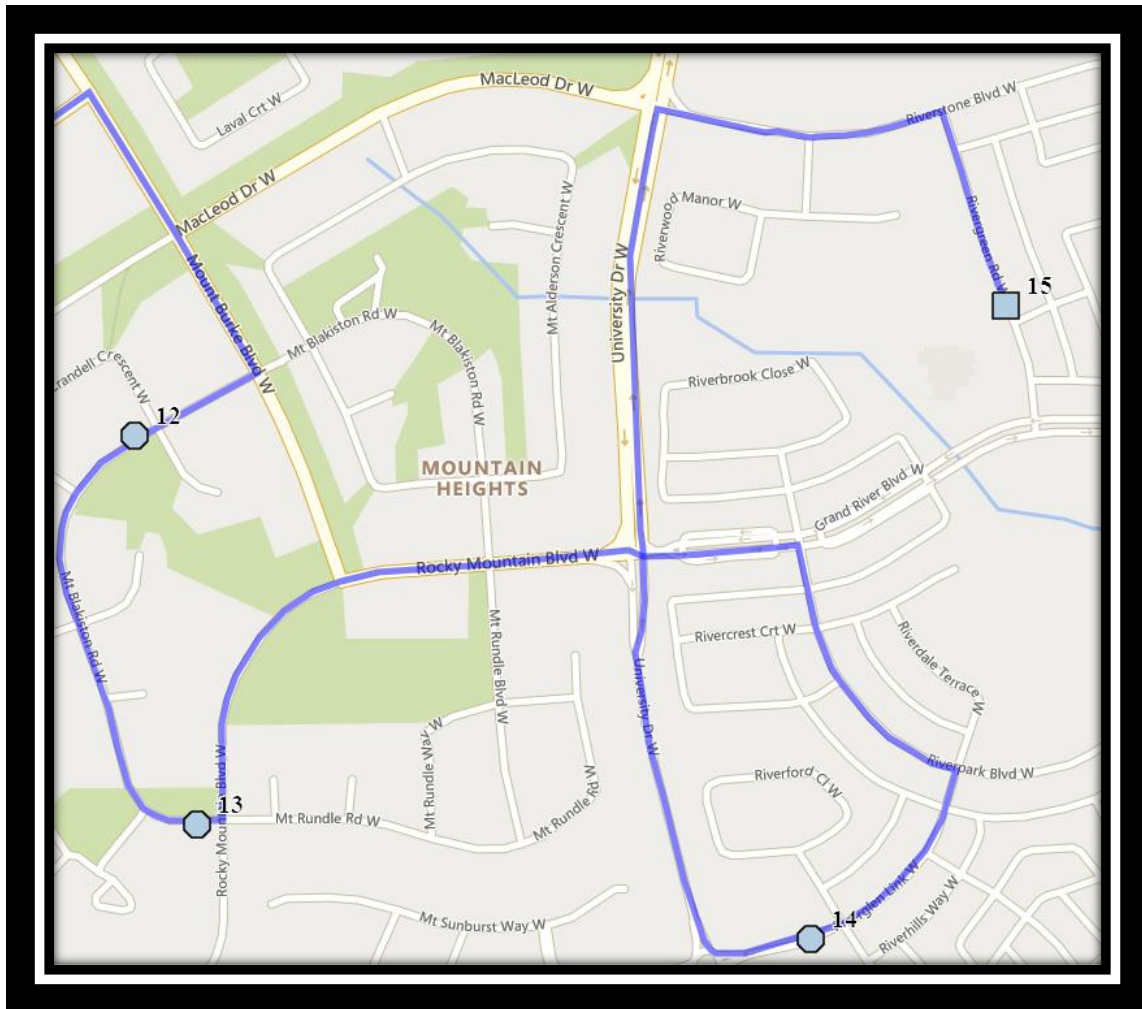

St. Pats W2

REVISED: September 23rd, 2022

EFFECTIVE: September 28th, 2022

St. Patrick Fine Arts – 80 Rivergreen Road West – (403) 327-4386

Please arrive 10 minutes before scheduled pick up and drop off times. Times shown may vary due to weather & traffic conditions.

Bus routes and maps are subject to change. For the most up-to-date version, visit www.southland.ca/lethbridge.