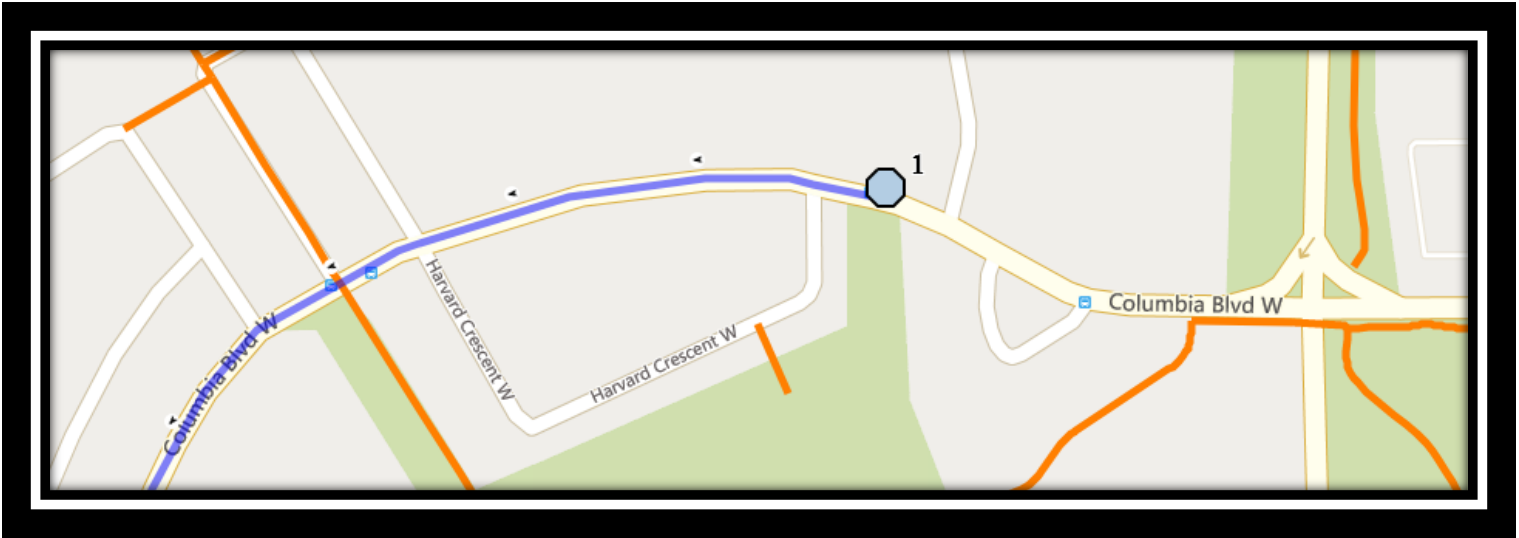

AM Directions

St. Pats W2

REVISED: August 31, 2022

EFFECTIVE: September 7, 2022

St. Patrick Fine Arts – 80 Rivergreen Road West – (403) 327-4386

Please arrive 10 minutes before scheduled pick up and drop off times. Times shown may vary due to weather & traffic conditions.

Bus routes and maps are subject to change. For the most up-to-date version, visit www.southland.ca/lethbridge.