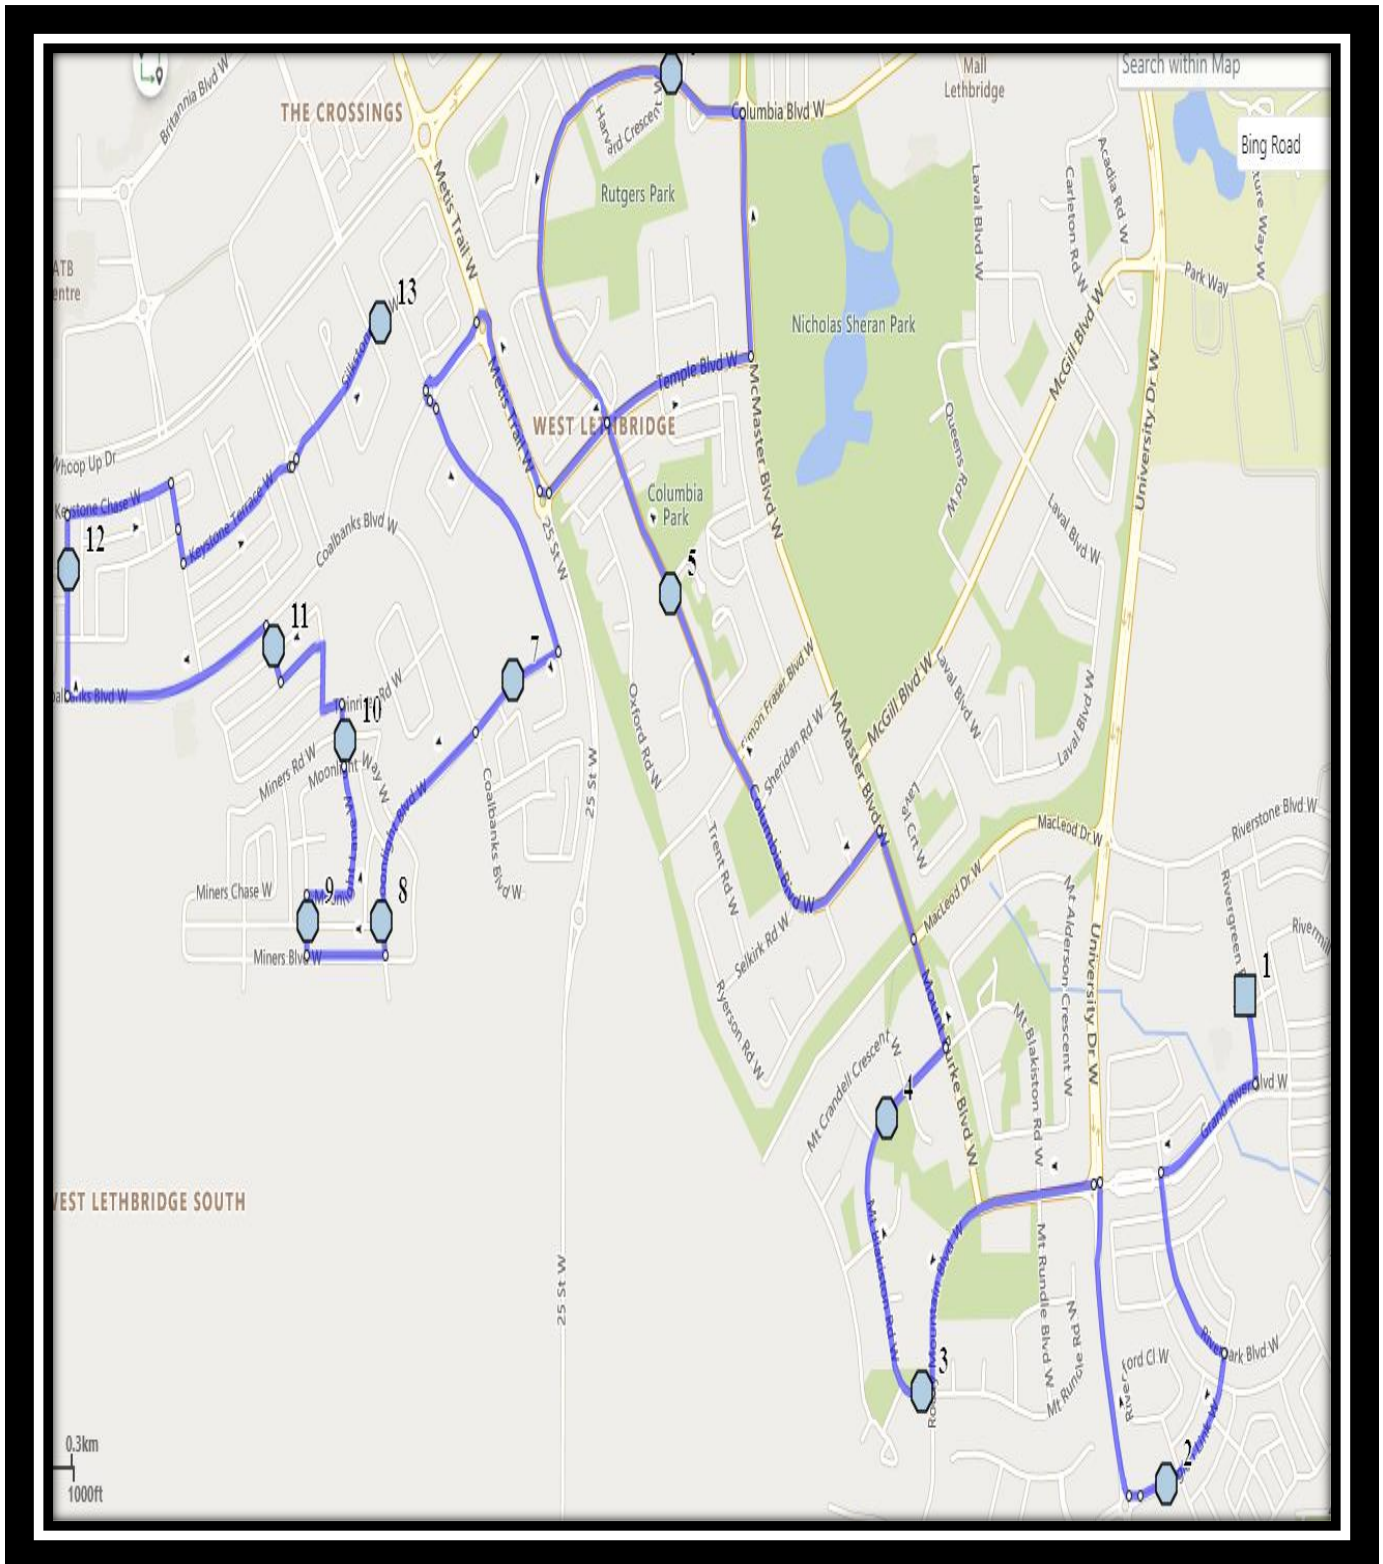

St. Pats W2

REVISED: August 31, 2022

EFFECTIVE: September 7, 2022

St. Patrick Fine Arts – 80 Rivergreen Road West – (403) 327-4386

Please arrive 10 minutes before scheduled pick up and drop off times. Times shown may vary due to weather & traffic conditions.

Bus routes and maps are subject to change. For the most up-to-date version, visit www.southland.ca/lethbridge.