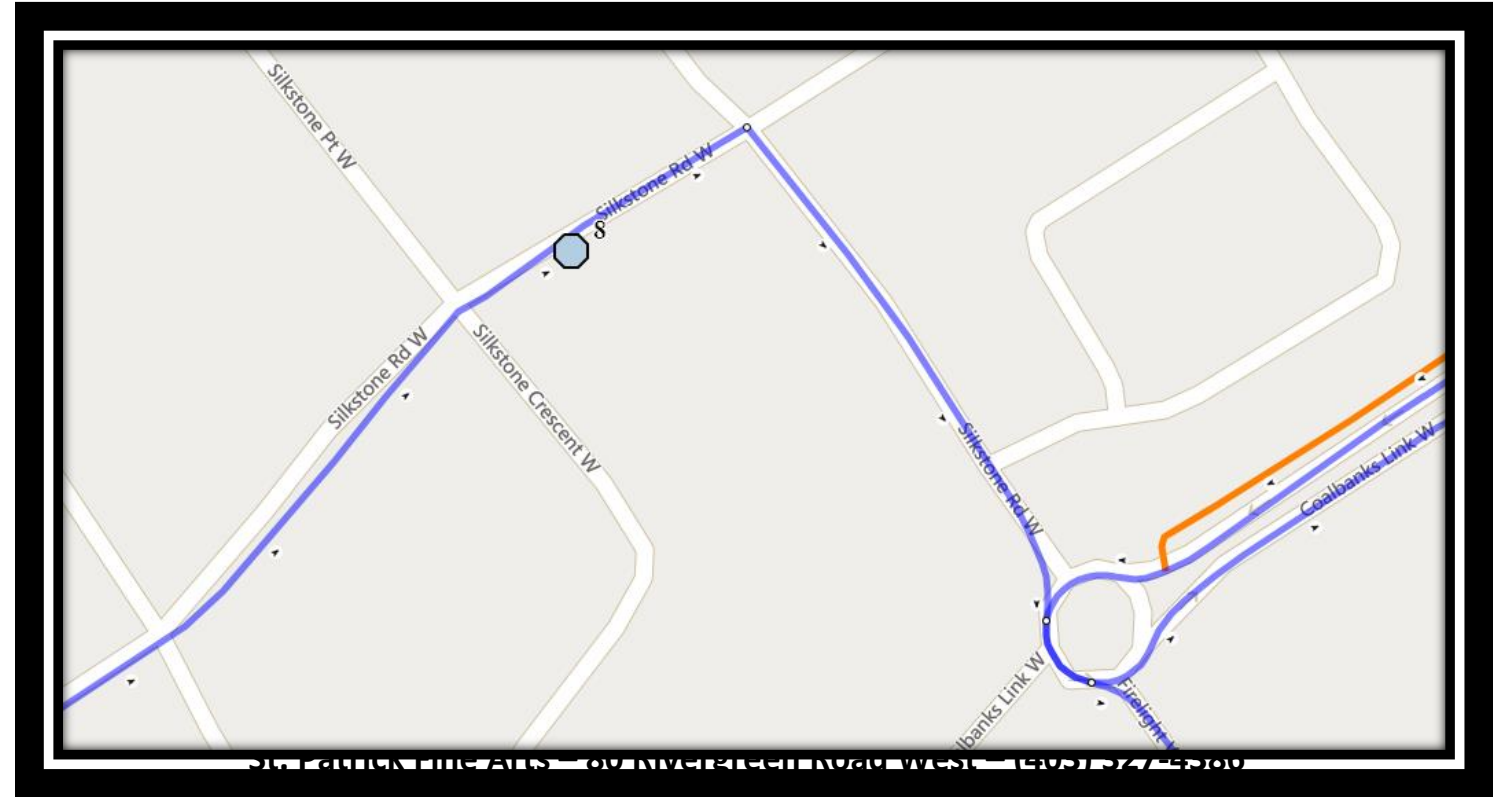

St. Pats W2

REVISED: August 31, 2022

EFFECTIVE: September 7, 2022

Bus routes and maps are subject to change. For the most up-to-date version, visit www.southland.ca/lethbridge.