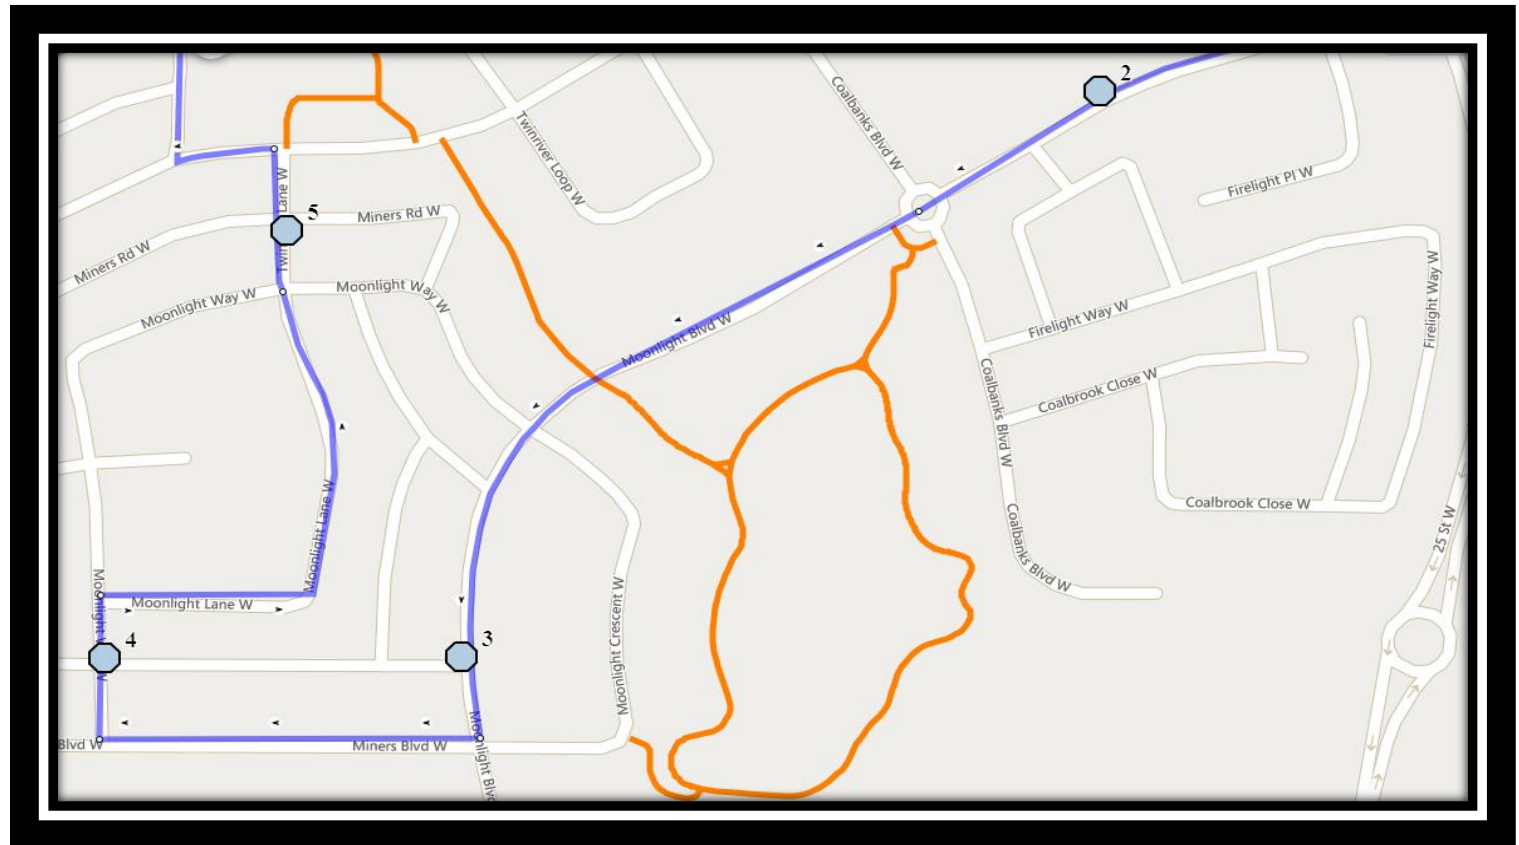

St. Pats W2

REVISED: August 31, 2022

EFFECTIVE: September 7, 2022

St. Patrick Fine Arts – 80 Rivergreen Road West – (403) 327-4386

Please arrive 10 minutes before scheduled pick up and drop off times. Times shown may vary due to weather & traffic conditions.

Bus routes and maps are subject to change. For the most up-to-date version, visit www.southland.ca/lethbridge.