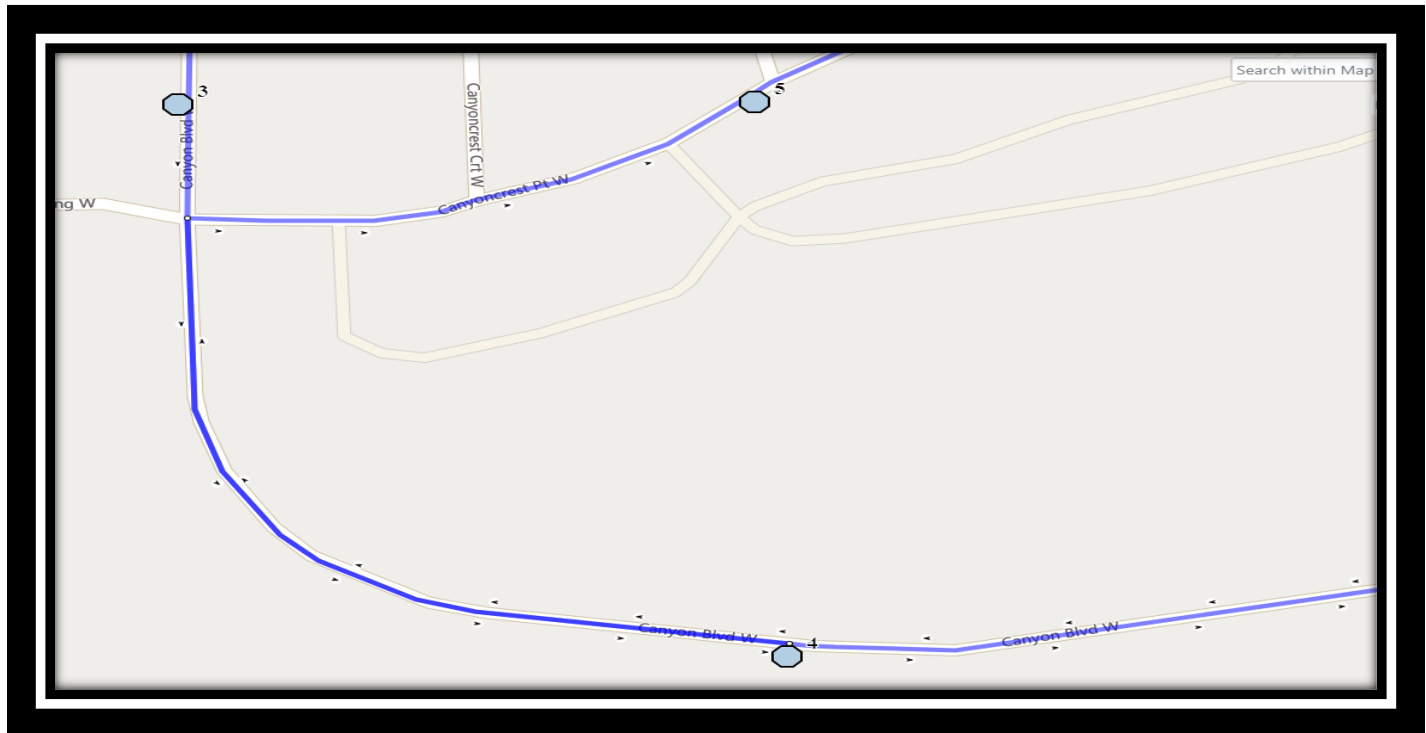

St. Pats W3

REVISED: September 8, 2022

EFFECTIVE: September 14, 2022

St. Patrick Fine Arts – 80 Rivergreen Road West – (403) 327-4386

Please arrive 10 minutes before scheduled pick up and drop off times. Times shown may vary due to weather & traffic conditions.

Bus routes and maps are subject to change. For the most up-to-date version, visit www.southland.ca/lethbridge.