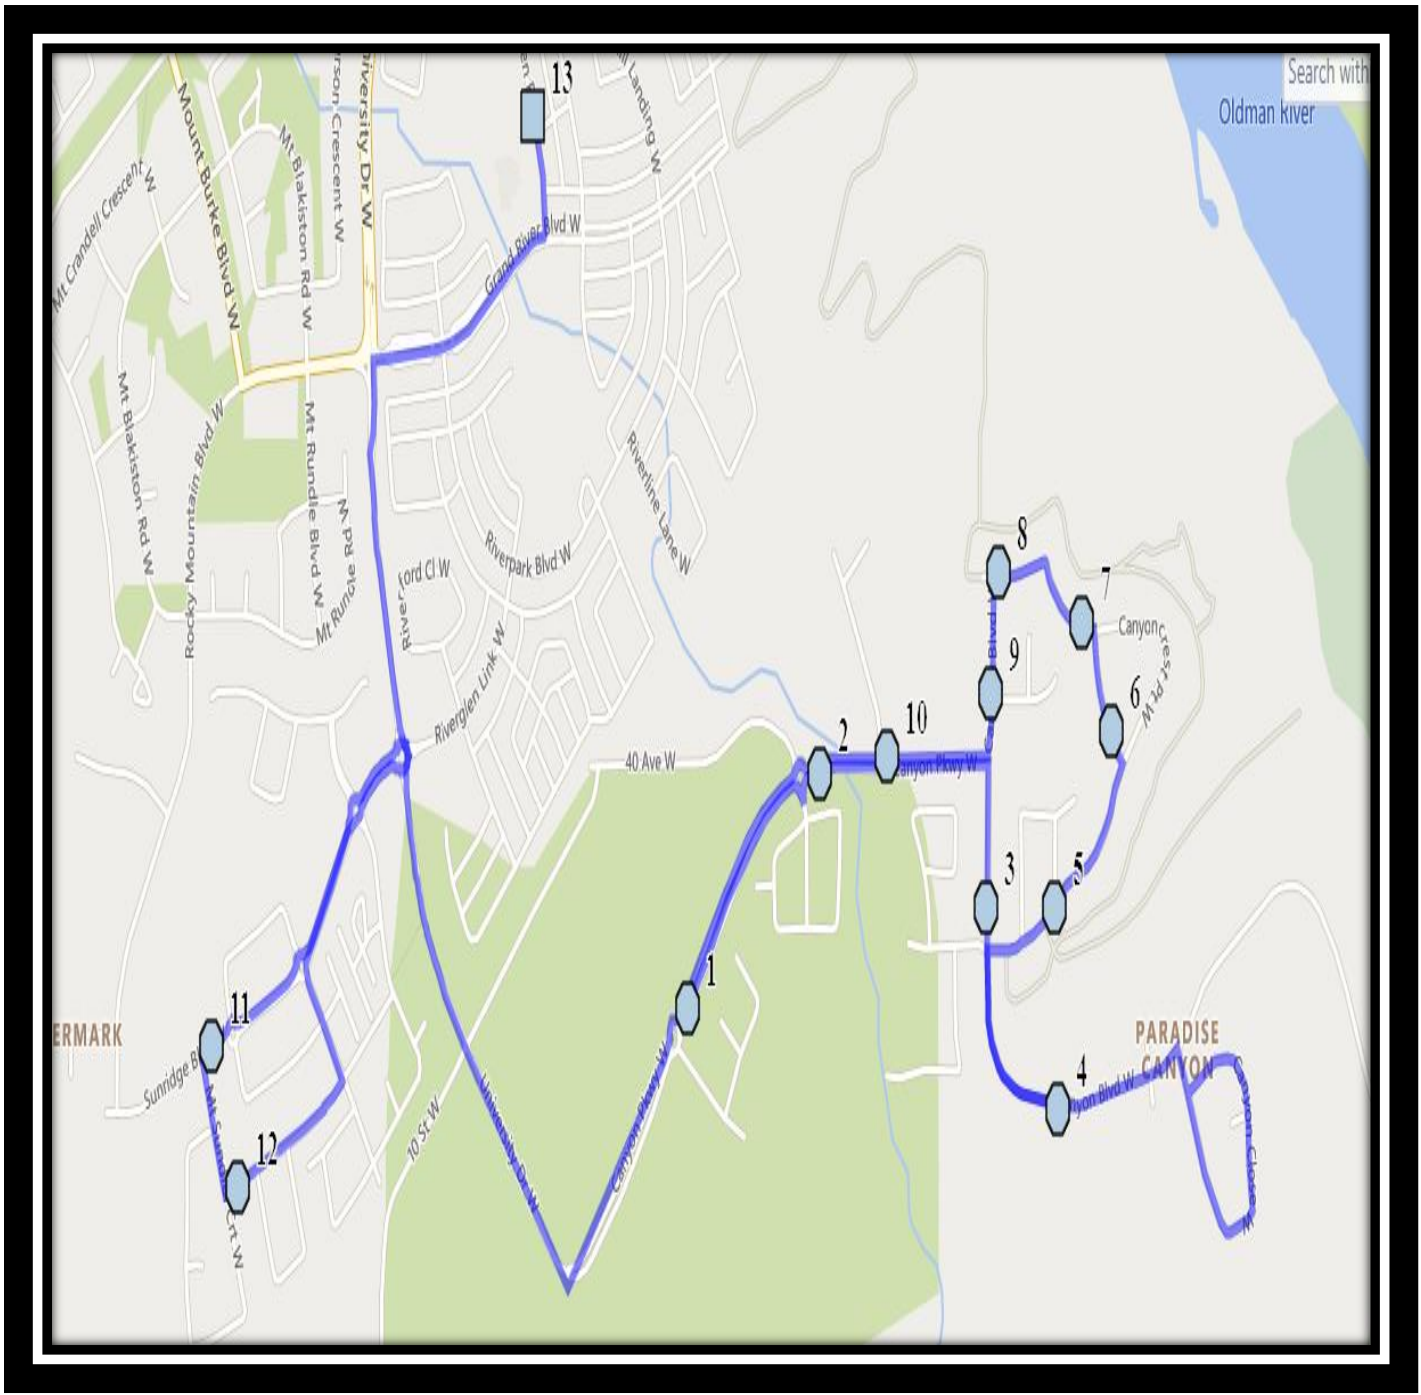

St. Pats W3

REVISED: September 8, 2022

EFFECTIVE: September 14, 2022

PM Route Reverse of AM

St. Patrick Fine Arts – 80 Rivergreen Road West – (403) 327-4386

Please arrive 10 minutes before scheduled pick up and drop off times. Times shown may vary due to weather & traffic conditions.

Bus routes and maps are subject to change. For the most up-to-date version, visit www.southland.ca/lethbridge.