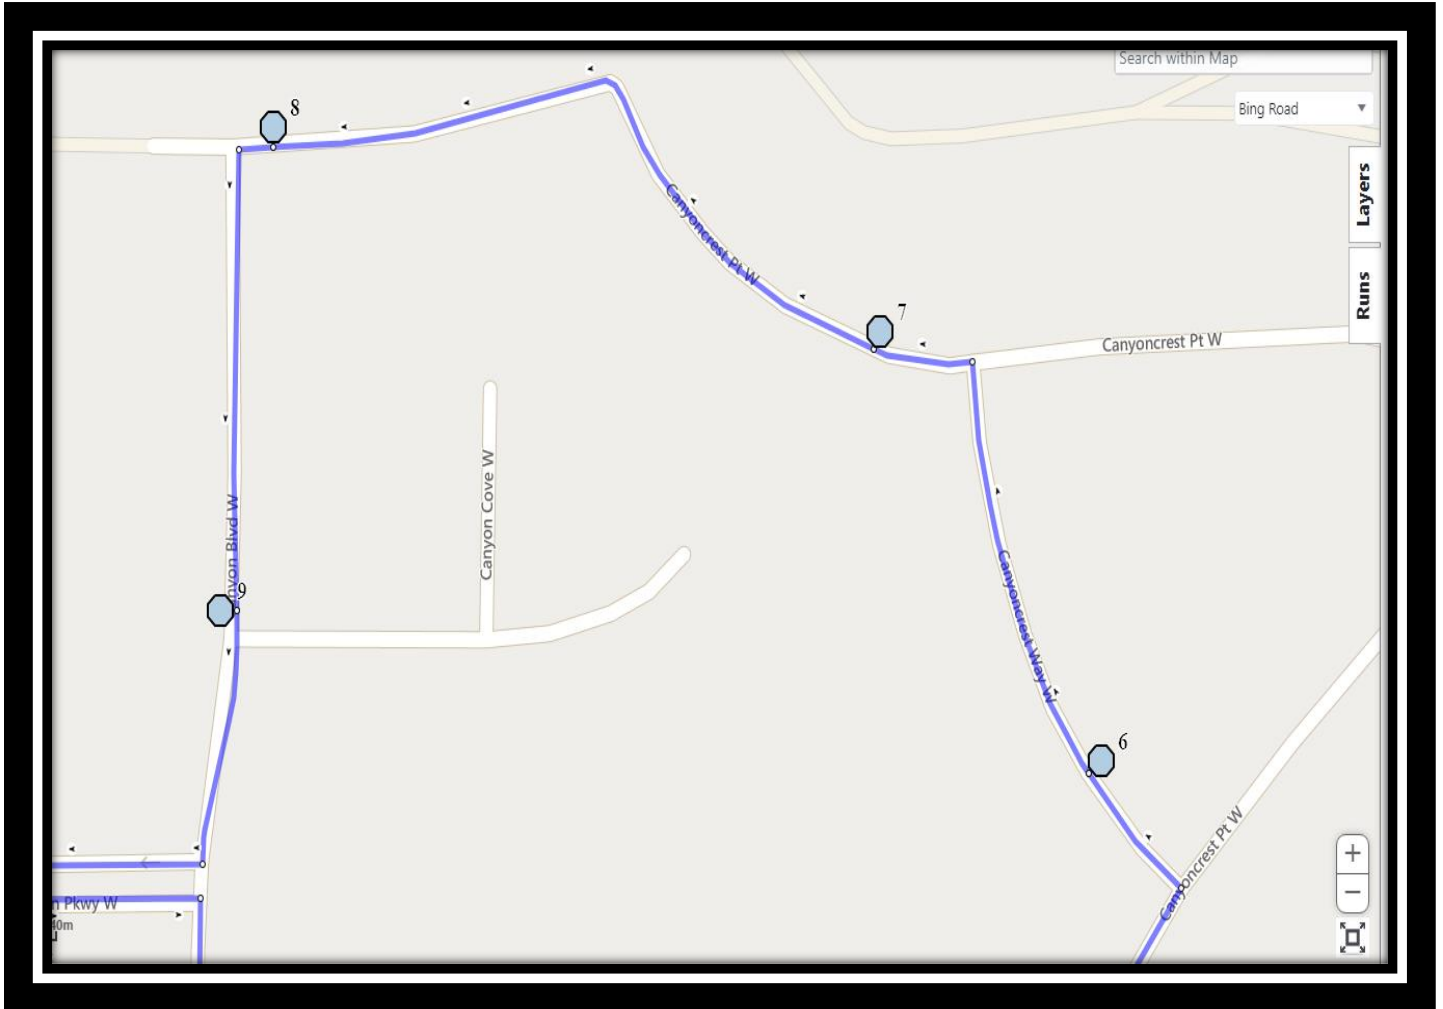

St. Pats W3

REVISED: September 8, 2022

EFFECTIVE: September 14, 2022

St. Patrick Fine Arts – 80 Rivergreen Road West – (403) 327-4386

Please arrive 10 minutes before scheduled pick up and drop off times. Times shown may vary due to weather & traffic conditions.

Bus routes and maps are subject to change. For the most up-to-date version, visit www.southland.ca/lethbridge.