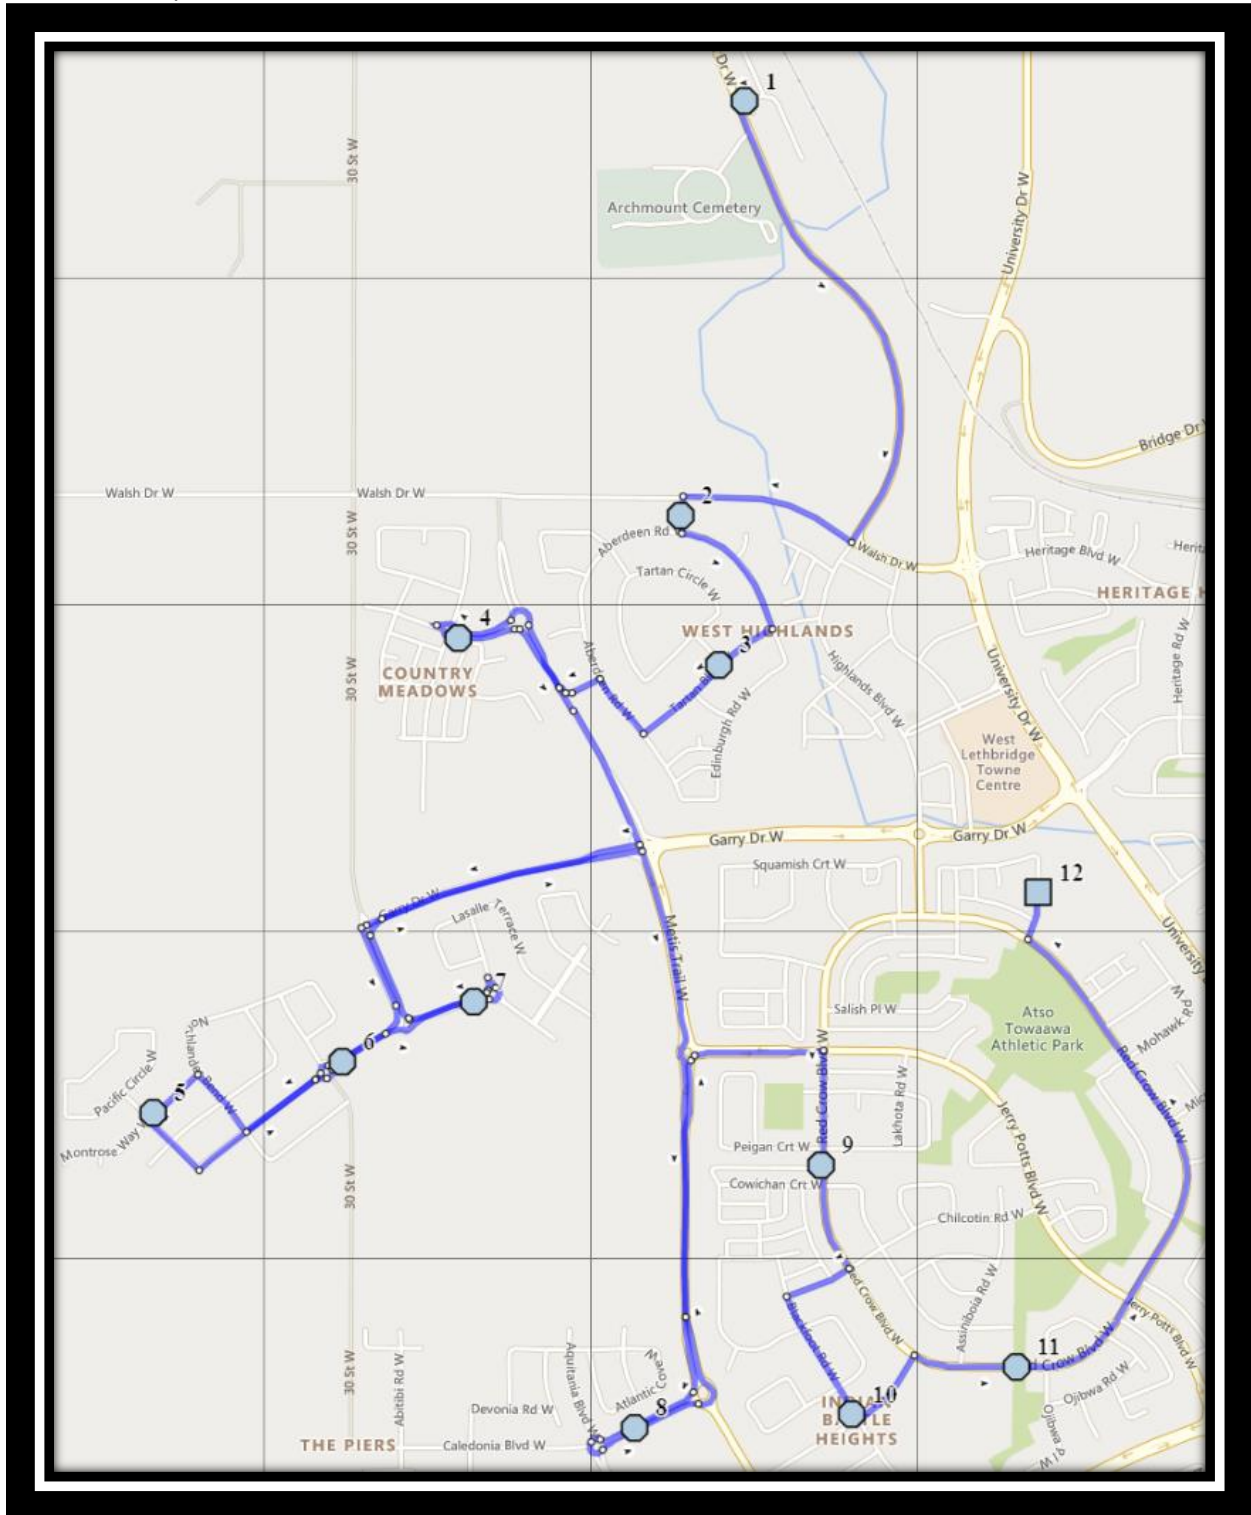

Van Tighem W1

REVISED: September 16, 2022

EFFECTIVE: September 21, 2022

PM Route same direction as AM

Father Leonard Van Tighem (403)-381-0953
25 Stoney Crescent W, Lethbridge, AB. T1K 6V5

Please arrive 5 minutes before scheduled pick up and drop off times. Times shown may vary due to weather & traffic conditions.
Bus routes and maps are subject to change. For the most up-to-date version, visit www.southland.ca/lethbridge.