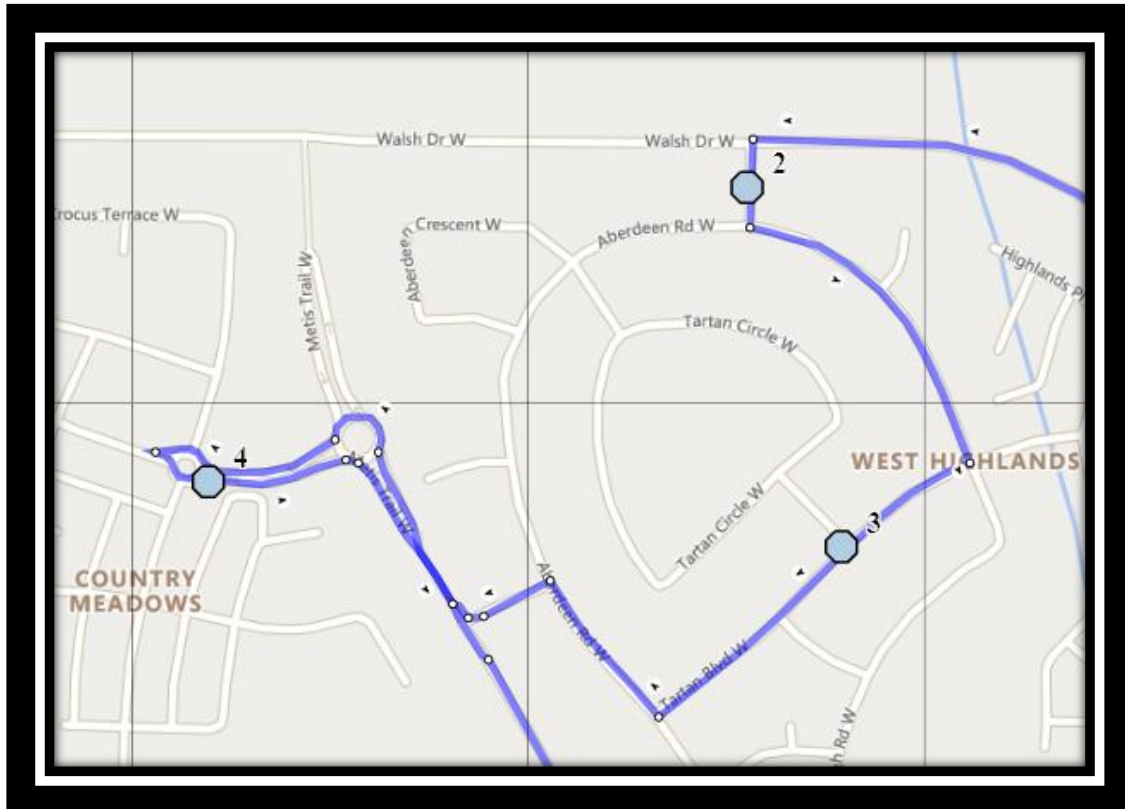

Van Tighem W1

REVISED: September 16, 2022

EFFECTIVE: September 21, 2022

Father Leonard Van Tighem (403)-381-0953

25 Stoney Crescent W, Lethbridge, AB. T1K 6V5

Please arrive 5 minutes before scheduled pick up and drop off times. Times shown may vary due to weather & traffic conditions.
Bus routes and maps are subject to change. For the most up-to-date version, visit www.southland.ca/lethbridge.