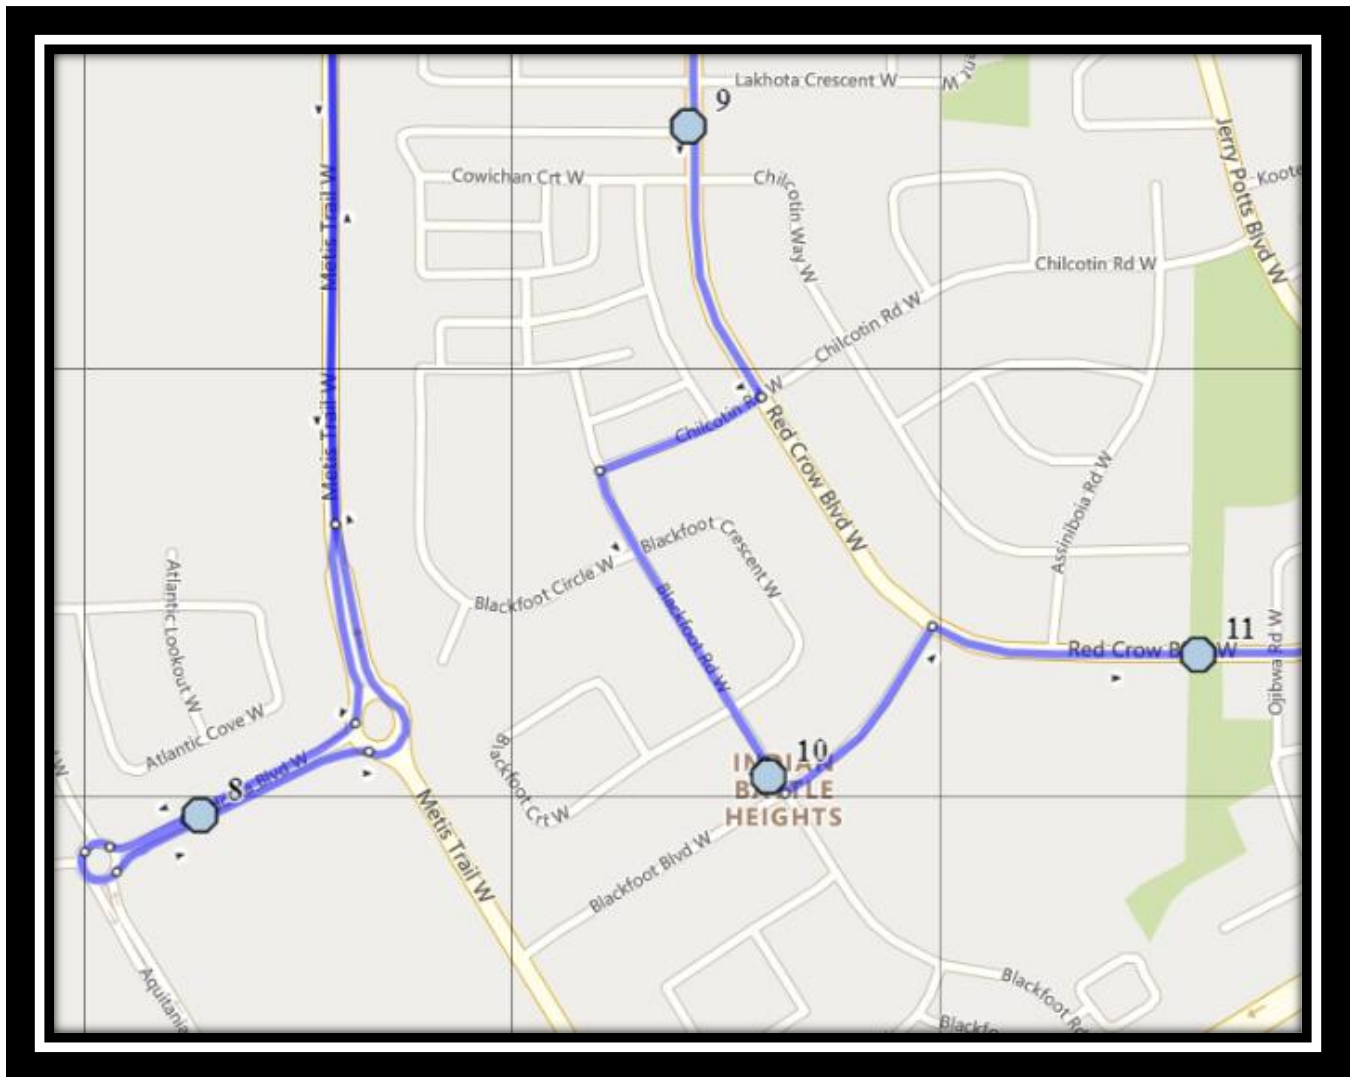

Van Tighem W1

REVISED: September 16, 2022

EFFECTIVE: September 21, 2022

Father Leonard Van Tighem (403)-381-0953

25 Stoney Crescent W, Lethbridge, AB. T1K 6V5

Please arrive 5 minutes before scheduled pick up and drop off times. Times shown may vary due to weather & traffic conditions.

Bus routes and maps are subject to change. For the most up-to-date version, visit www.southland.ca/lethbridge.